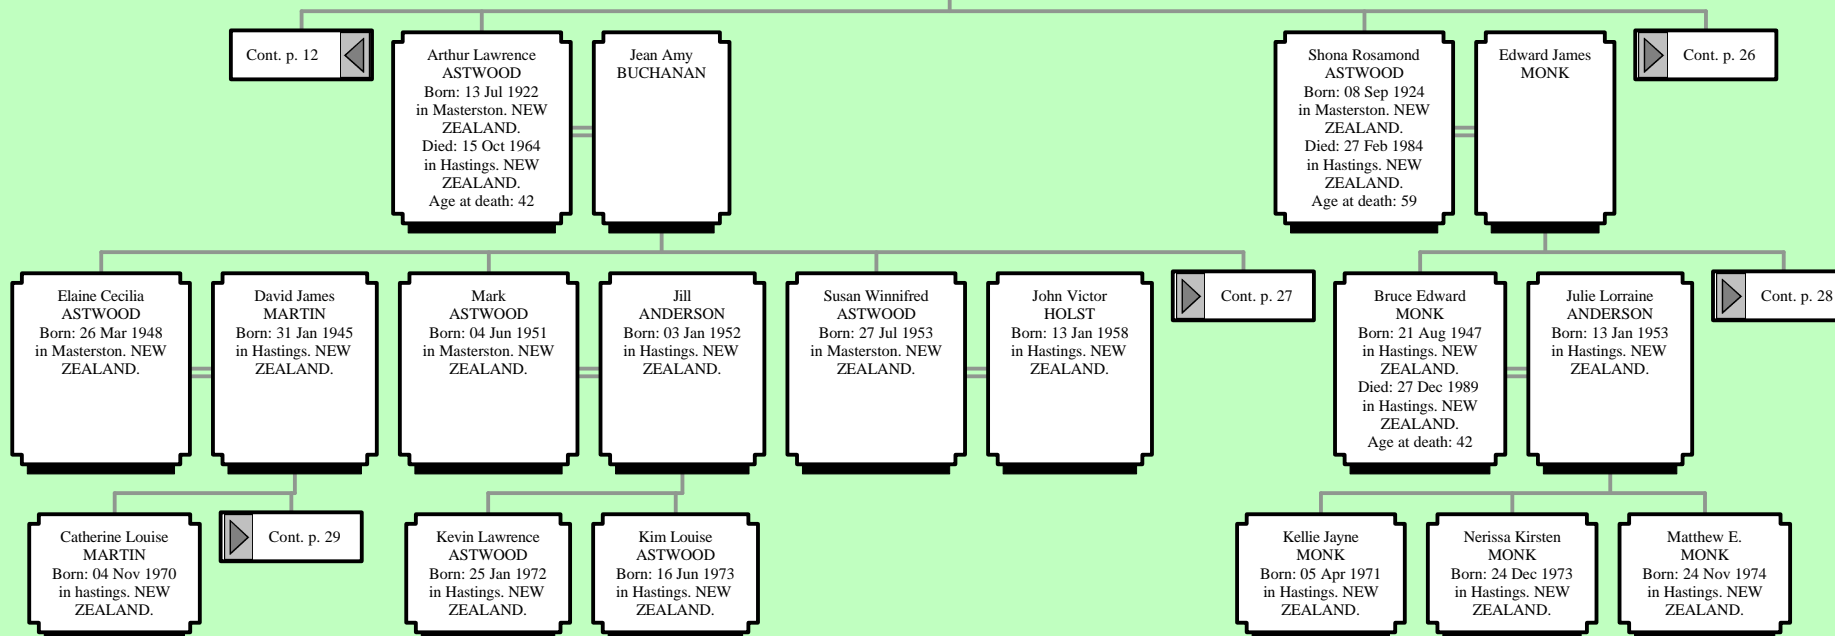

Descendants of William ASTWOOD

Descendants of William ASTWOOD

Descendants of William ASTWOOD

<p style="text-align: center;">Eli ASTWOOD Born: 20 Jun 1894 in Masterton, NEW ZEALAND. Died: 28 Dec 1940 in Napier, NEW ZEALAND Age at death: 46</p>	<p style="text-align: center;">Cecilia E. ROBINSON Born: 10 May 1896 in Masterton, NEW ZEALAND. Died: 03 Dec 1949 in Napier, NEW ZEALAND. Age at death: 53</p>
---	--