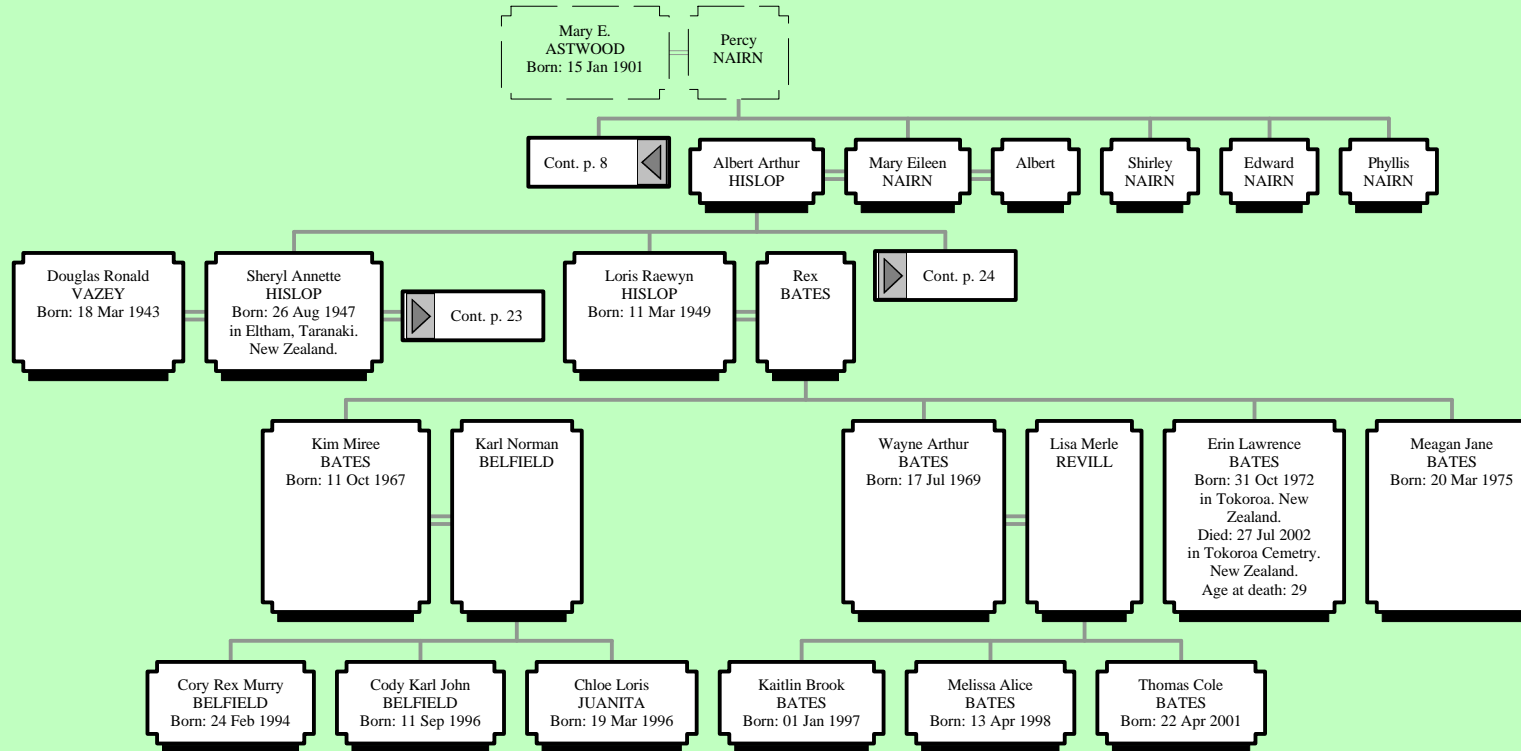

Descendants of William ASTWOOD

Descendants of William ASTWOOD

Descendants of William ASTWOOD

Descendants of William ASTWOOD

Descendants of William ASTWOOD

Descendants of William ASTWOOD

Descendants of William ASTWOOD

Descendants of William ASTWOOD

Descendants of William ASTWOOD

Descendants of William ASTWOOD

<p style="text-align: center;">Eli ASTWOOD Born: 20 Jun 1894 in Masterton, NEW ZEALAND. Died: 28 Dec 1940 in Napier, NEW ZEALAND Age at death: 46</p>	<p style="text-align: center;">Cecilia E. ROBINSON Born: 10 May 1896 in Masterton, NEW ZEALAND. Died: 03 Dec 1949 in Napier, NEW ZEALAND. Age at death: 53</p>
---	--