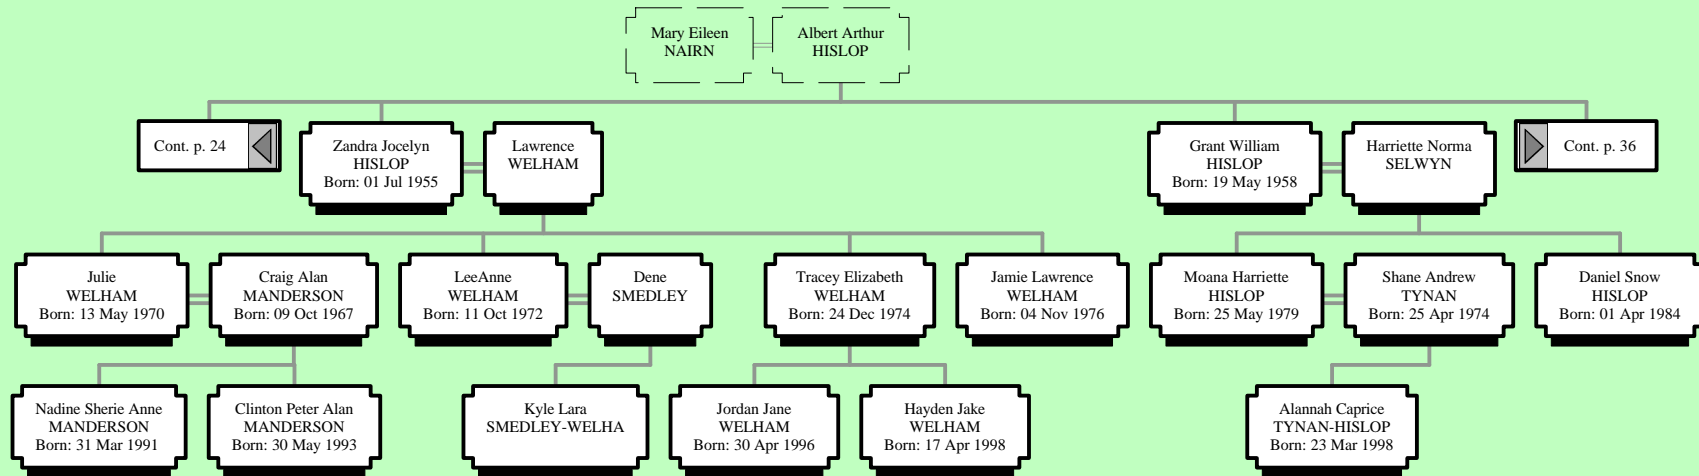

Descendants of William ASTWOOD

Descendants of William ASTWOOD

Descendants of William ASTWOOD

<p style="text-align: center;">Eli ASTWOOD Born: 20 Jun 1894 in Masterton, NEW ZEALAND. Died: 28 Dec 1940 in Napier, NEW ZEALAND Age at death: 46</p>	<p style="text-align: center;">Cecilia E. ROBINSON Born: 10 May 1896 in Masterton, NEW ZEALAND. Died: 03 Dec 1949 in Napier, NEW ZEALAND. Age at death: 53</p>
---	--

Descendants of William ASTWOOD

Descendants of William ASTWOOD

Descendants of William ASTWOOD

Descendants of William ASTWOOD

Descendants of William ASTWOOD

Descendants of William ASTWOOD

Descendants of William ASTWOOD

Descendants of William ASTWOOD

Descendants of William ASTWOOD

Descendants of William ASTWOOD

Descendants of William ASTWOOD