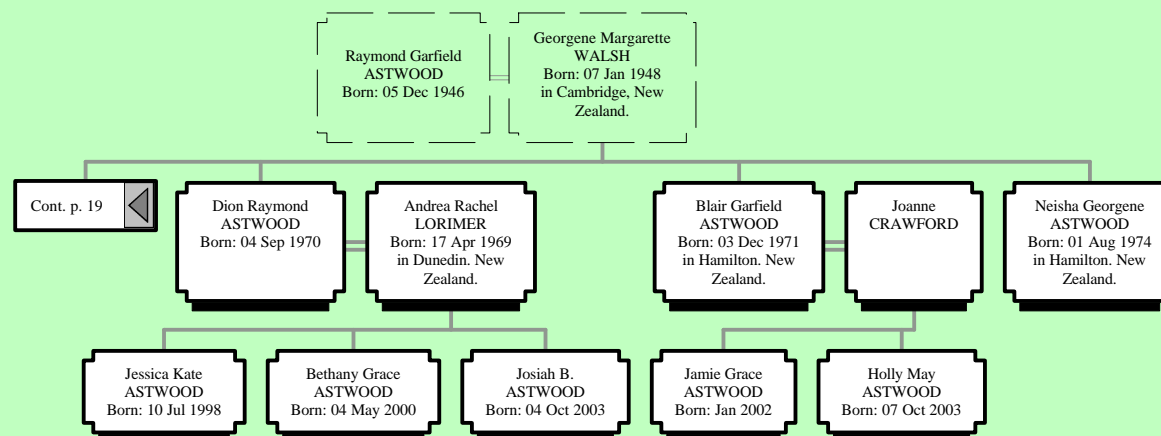

Descendants of William ASTWOOD

Descendants of William ASTWOOD

Descendants of William ASTWOOD

<p style="text-align: center;">Eli ASTWOOD Born: 20 Jun 1894 in Masterton, NEW ZEALAND. Died: 28 Dec 1940 in Napier, NEW ZEALAND Age at death: 46</p>	<p style="text-align: center;">Cecilia E. ROBINSON Born: 10 May 1896 in Masterton, NEW ZEALAND. Died: 03 Dec 1949 in Napier, NEW ZEALAND. Age at death: 53</p>
---	--

Descendants of William ASTWOOD

Descendants of William ASTWOOD

Descendants of William ASTWOOD

Descendants of William ASTWOOD

Descendants of William ASTWOOD

Descendants of William ASTWOOD

Descendants of William ASTWOOD