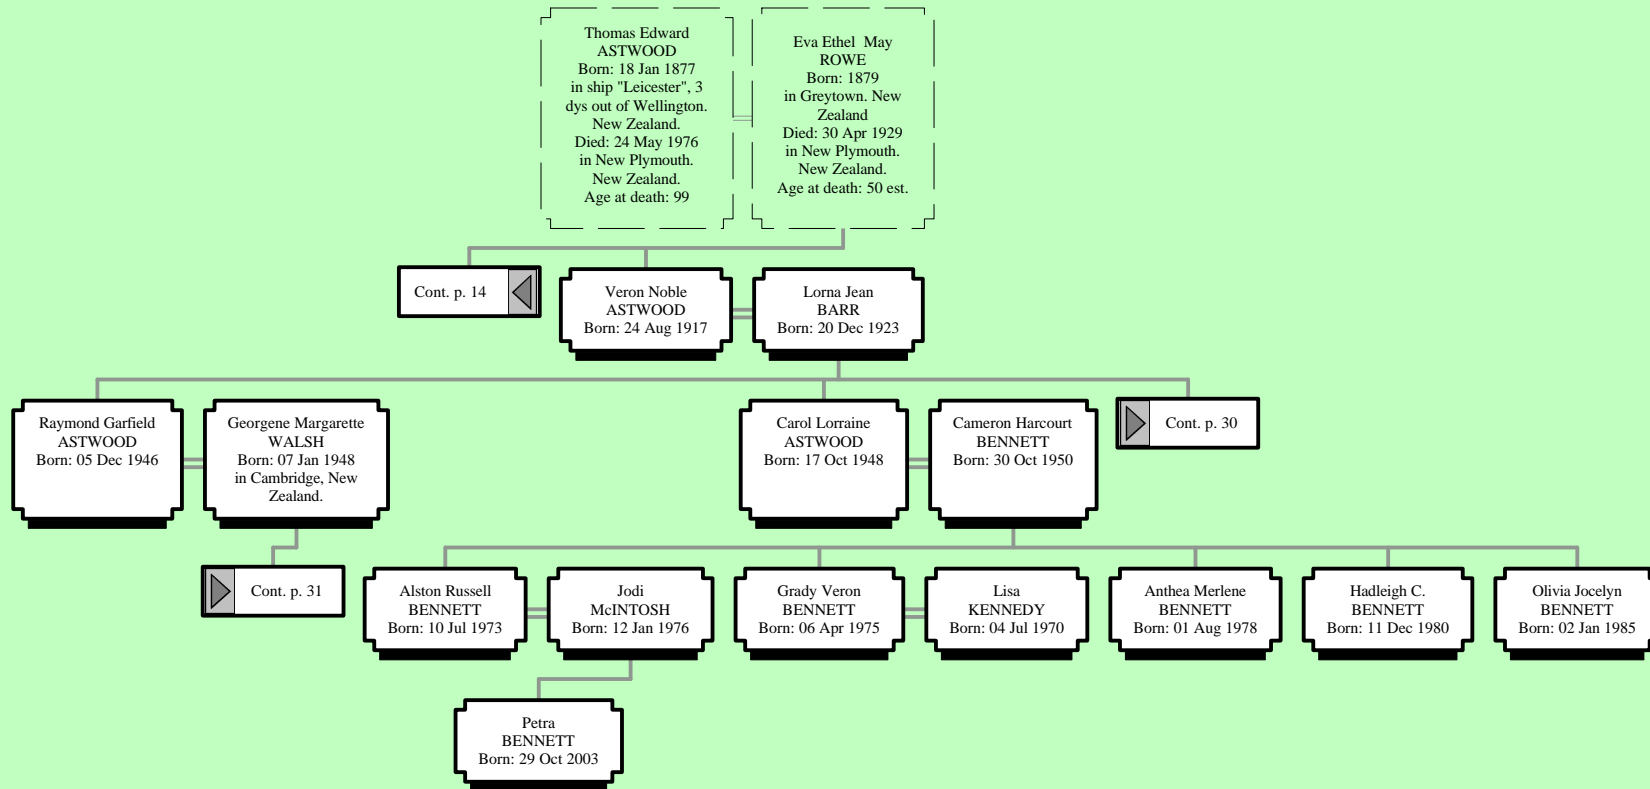

Descendants of William ASTWOOD