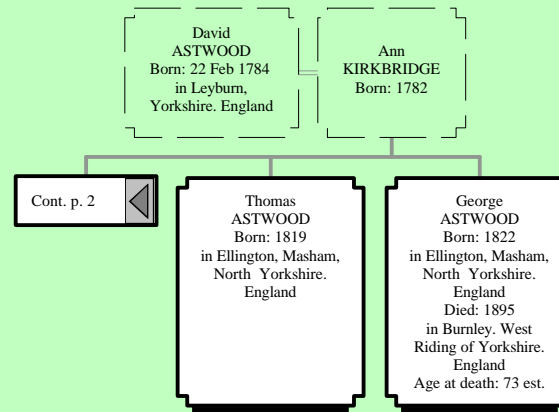

Descendants of William ASTWOOD

Descendants of William ASTWOOD

Descendants of William ASTWOOD

Descendants of William ASTWOOD

Descendants of William ASTWOOD

Descendants of William ASTWOOD

Descendants of William ASTWOOD

Descendants of William ASTWOOD

Descendants of William ASTWOOD

Descendants of William ASTWOOD

<p style="text-align: center;">Eli ASTWOOD Born: 20 Jun 1894 in Masterton, NEW ZEALAND. Died: 28 Dec 1940 in Napier, NEW ZEALAND Age at death: 46</p>	<p style="text-align: center;">Cecilia E. ROBINSON Born: 10 May 1896 in Masterton, NEW ZEALAND. Died: 03 Dec 1949 in Napier, NEW ZEALAND. Age at death: 53</p>
---	--