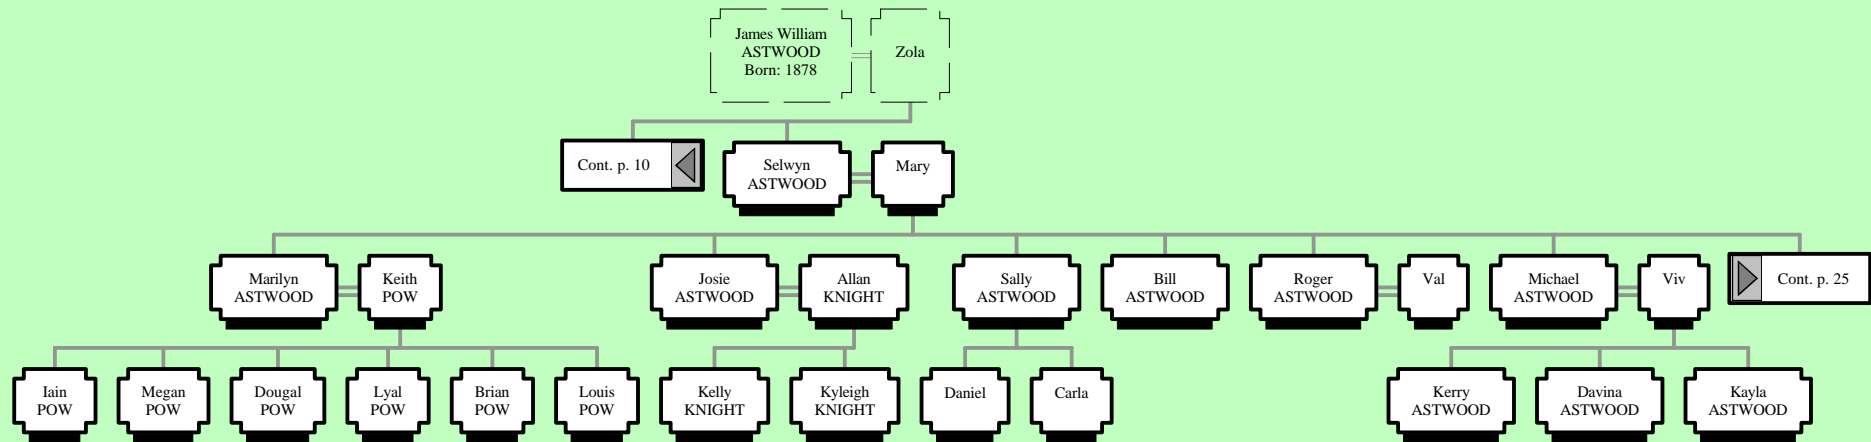

Descendants of William ASTWOOD

Descendants of William ASTWOOD

Descendants of William ASTWOOD

Descendants of William ASTWOOD

Descendants of William ASTWOOD

Descendants of William ASTWOOD

Descendants of William ASTWOOD

Descendants of William ASTWOOD

Descendants of William ASTWOOD

Descendants of William ASTWOOD

<p style="text-align: center;">Eli ASTWOOD Born: 20 Jun 1894 in Masterton, NEW ZEALAND. Died: 28 Dec 1940 in Napier, NEW ZEALAND Age at death: 46</p>	<p style="text-align: center;">Cecilia E. ROBINSON Born: 10 May 1896 in Masterton, NEW ZEALAND. Died: 03 Dec 1949 in Napier, NEW ZEALAND. Age at death: 53</p>
---	--