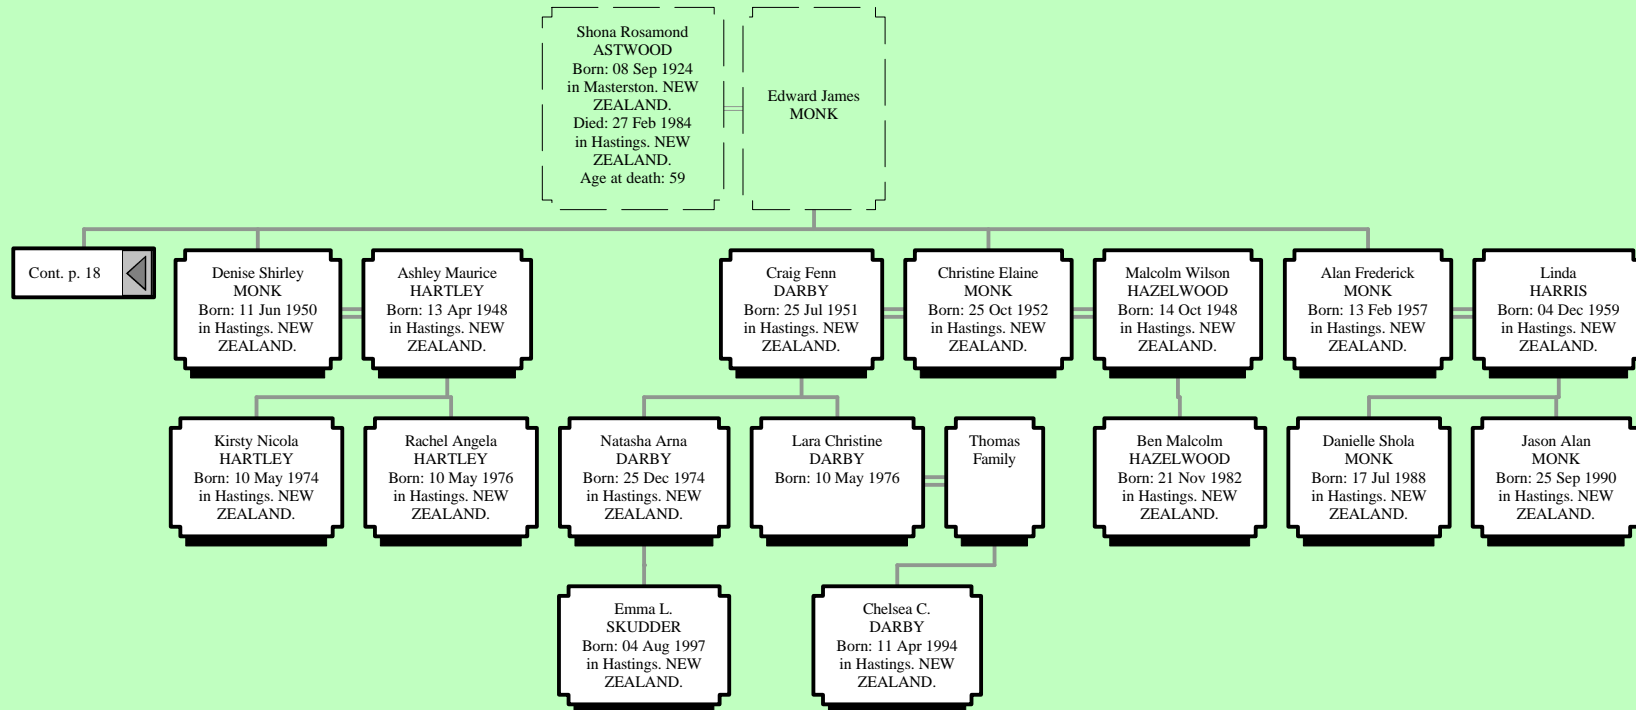

Descendants of William ASTWOOD