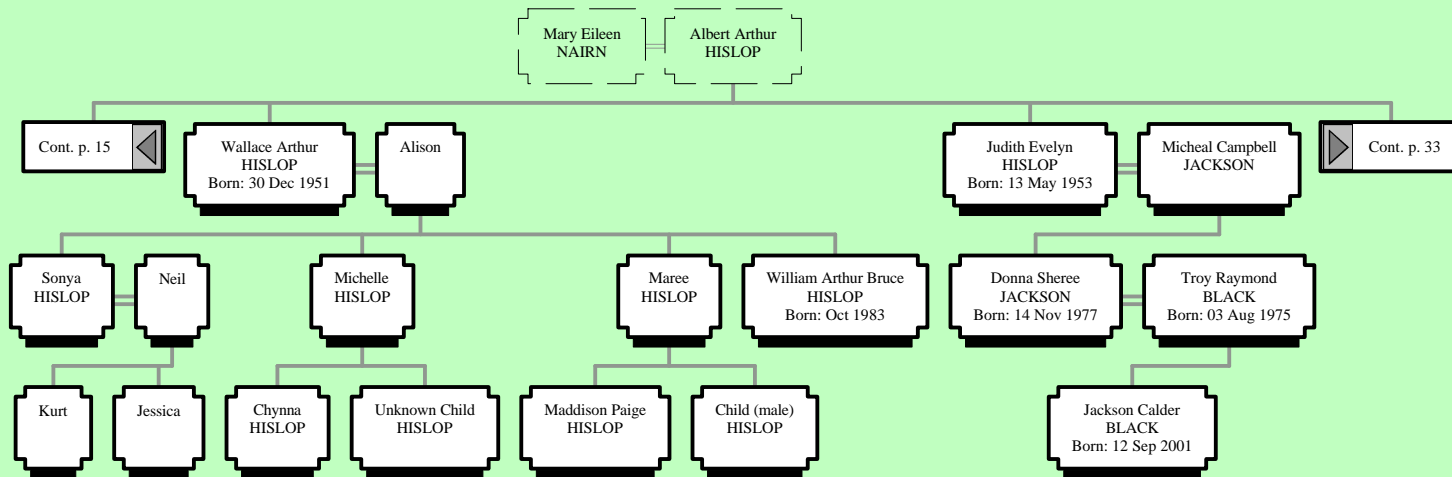

Descendants of William ASTWOOD

Descendants of William ASTWOOD

Descendants of William ASTWOOD

<p style="text-align: center;">Eli ASTWOOD Born: 20 Jun 1894 in Masterton, NEW ZEALAND. Died: 28 Dec 1940 in Napier, NEW ZEALAND Age at death: 46</p>	<p style="text-align: center;">Cecilia E. ROBINSON Born: 10 May 1896 in Masterton, NEW ZEALAND. Died: 03 Dec 1949 in Napier, NEW ZEALAND. Age at death: 53</p>
---	--

Descendants of William ASTWOOD

Descendants of William ASTWOOD

Descendants of William ASTWOOD

Descendants of William ASTWOOD

Descendants of William ASTWOOD

Descendants of William ASTWOOD

Descendants of William ASTWOOD