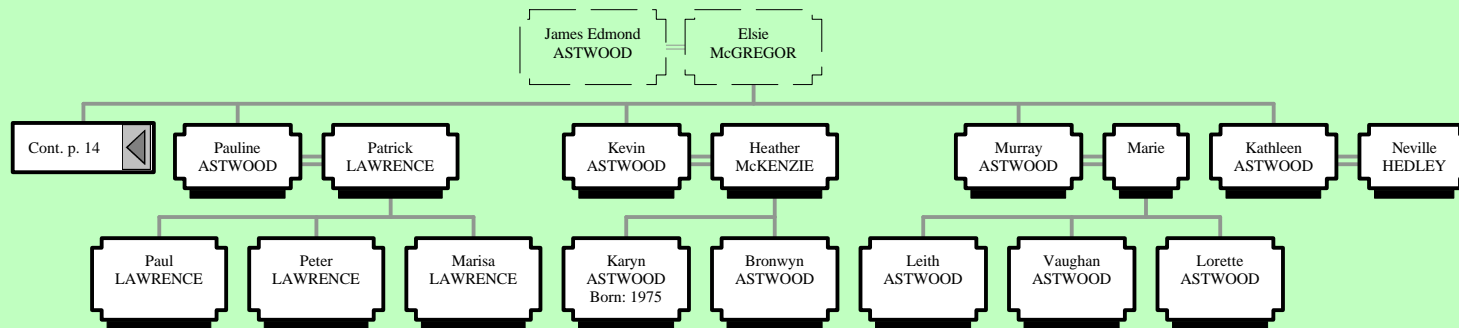

Descendants of William ASTWOOD