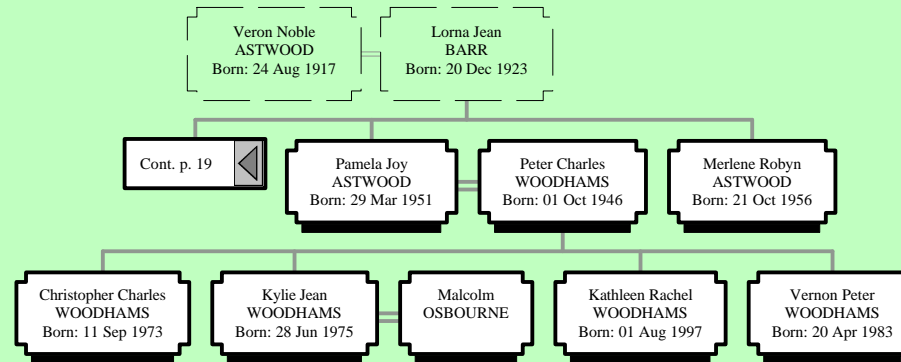

Descendants of William ASTWOOD

Descendants of William ASTWOOD

Descendants of William ASTWOOD

<p style="text-align: center;">Eli ASTWOOD Born: 20 Jun 1894 in Masterton, NEW ZEALAND. Died: 28 Dec 1940 in Napier, NEW ZEALAND Age at death: 46</p>	<p style="text-align: center;">Cecilia E. ROBINSON Born: 10 May 1896 in Masterton, NEW ZEALAND. Died: 03 Dec 1949 in Napier, NEW ZEALAND. Age at death: 53</p>
---	--

Descendants of William ASTWOOD

Descendants of William ASTWOOD

Descendants of William ASTWOOD

Descendants of William ASTWOOD

Descendants of William ASTWOOD

Descendants of William ASTWOOD

Descendants of William ASTWOOD