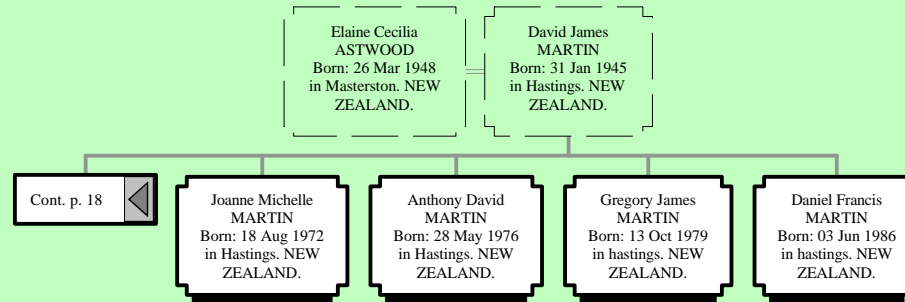

Descendants of William ASTWOOD

Descendants of William ASTWOOD

Descendants of William ASTWOOD

<p style="text-align: center;">Eli ASTWOOD Born: 20 Jun 1894 in Masterton, NEW ZEALAND. Died: 28 Dec 1940 in Napier, NEW ZEALAND Age at death: 46</p>	<p style="text-align: center;">Cecilia E. ROBINSON Born: 10 May 1896 in Masterton, NEW ZEALAND. Died: 03 Dec 1949 in Napier, NEW ZEALAND. Age at death: 53</p>
---	--

Descendants of William ASTWOOD

Descendants of William ASTWOOD

Descendants of William ASTWOOD

Descendants of William ASTWOOD

Descendants of William ASTWOOD

Descendants of William ASTWOOD

Descendants of William ASTWOOD