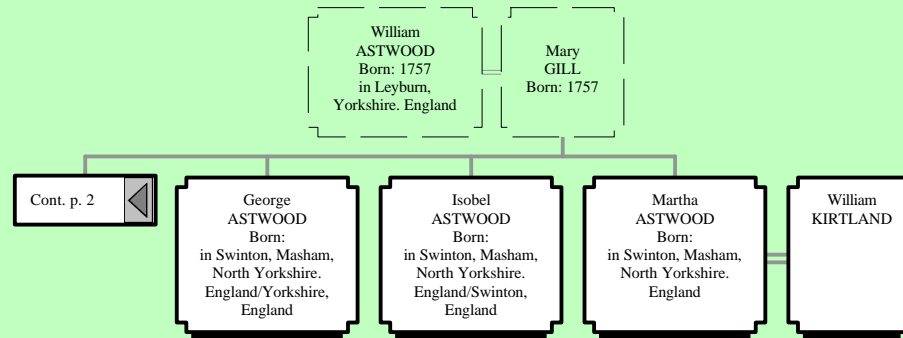

Descendants of William ASTWOOD

Descendants of William ASTWOOD

Descendants of William ASTWOOD

Descendants of William ASTWOOD

Descendants of William ASTWOOD

Descendants of William ASTWOOD

Descendants of William ASTWOOD

Descendants of William ASTWOOD

Descendants of William ASTWOOD

Descendants of William ASTWOOD

<p style="text-align: center;">Eli ASTWOOD Born: 20 Jun 1894 in Masterton, NEW ZEALAND. Died: 28 Dec 1940 in Napier, NEW ZEALAND Age at death: 46</p>	<p style="text-align: center;">Cecilia E. ROBINSON Born: 10 May 1896 in Masterton, NEW ZEALAND. Died: 03 Dec 1949 in Napier, NEW ZEALAND. Age at death: 53</p>
---	--