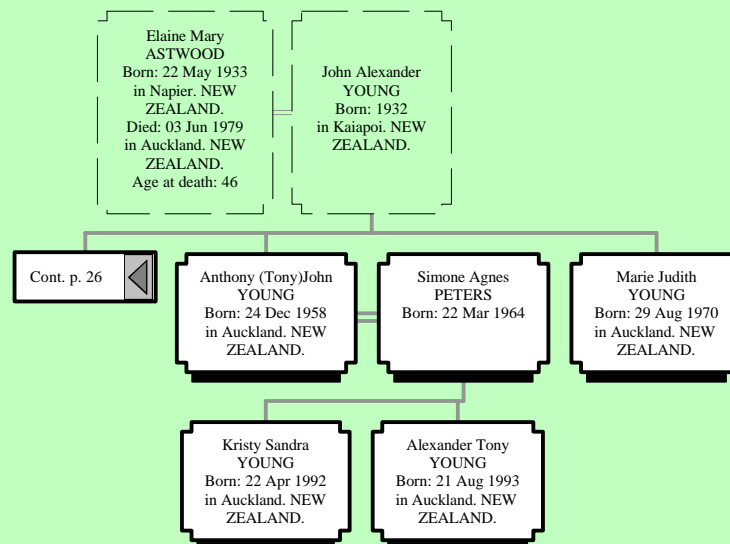

Descendants of William ASTWOOD