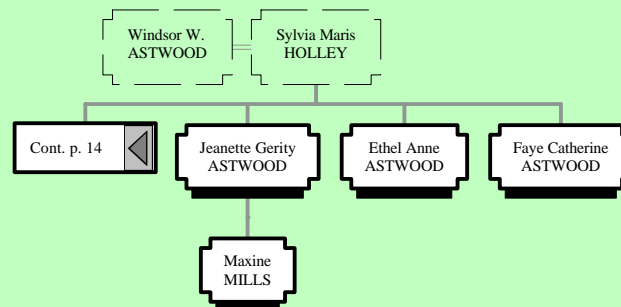

Descendants of William ASTWOOD

Descendants of William ASTWOOD

Descendants of William ASTWOOD

Descendants of William ASTWOOD

Descendants of William ASTWOOD

Descendants of William ASTWOOD

Descendants of William ASTWOOD

Descendants of William ASTWOOD

Descendants of William ASTWOOD

Descendants of William ASTWOOD

<p style="text-align: center;">Eli ASTWOOD Born: 20 Jun 1894 in Masterton, NEW ZEALAND. Died: 28 Dec 1940 in Napier, NEW ZEALAND Age at death: 46</p>	<p style="text-align: center;">Cecilia E. ROBINSON Born: 10 May 1896 in Masterton, NEW ZEALAND. Died: 03 Dec 1949 in Napier, NEW ZEALAND. Age at death: 53</p>
---	--