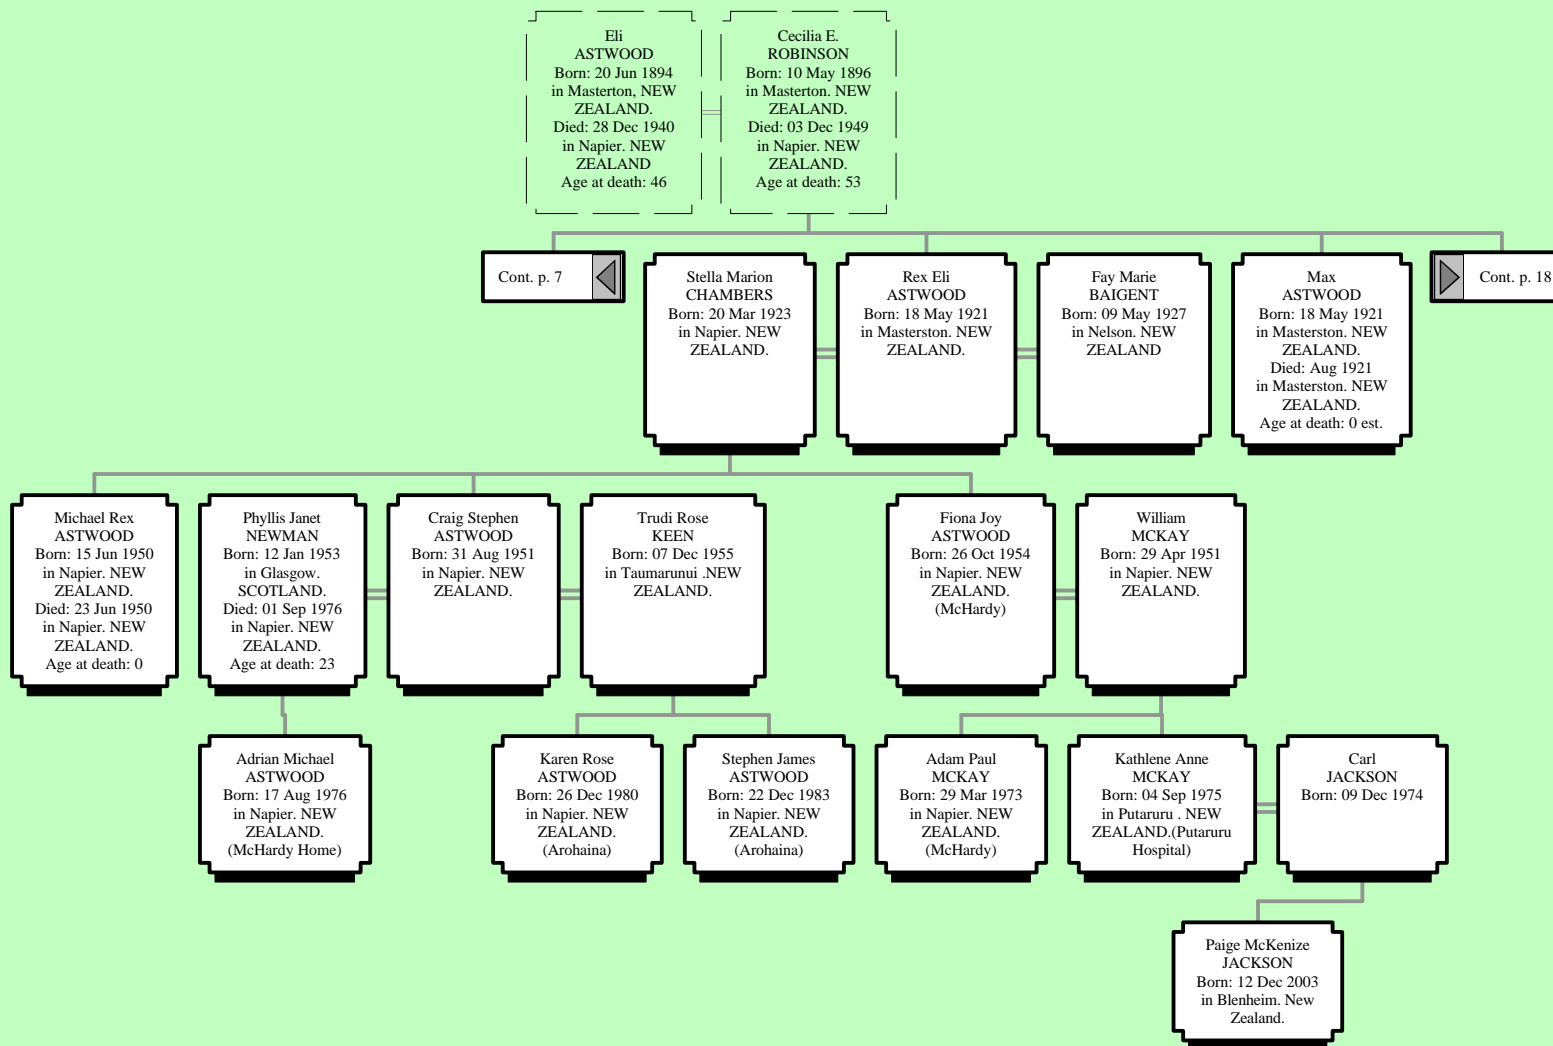

Descendants of William ASTWOOD

Descendants of William ASTWOOD

Descendants of William ASTWOOD

Descendants of William ASTWOOD

Descendants of William ASTWOOD

Descendants of William ASTWOOD

Descendants of William ASTWOOD

Descendants of William ASTWOOD

Descendants of William ASTWOOD

Descendants of William ASTWOOD

<p style="text-align: center;">Eli ASTWOOD Born: 20 Jun 1894 in Masterton, NEW ZEALAND. Died: 28 Dec 1940 in Napier, NEW ZEALAND Age at death: 46</p>	<p style="text-align: center;">Cecilia E. ROBINSON Born: 10 May 1896 in Masterton, NEW ZEALAND. Died: 03 Dec 1949 in Napier, NEW ZEALAND. Age at death: 53</p>
---	--