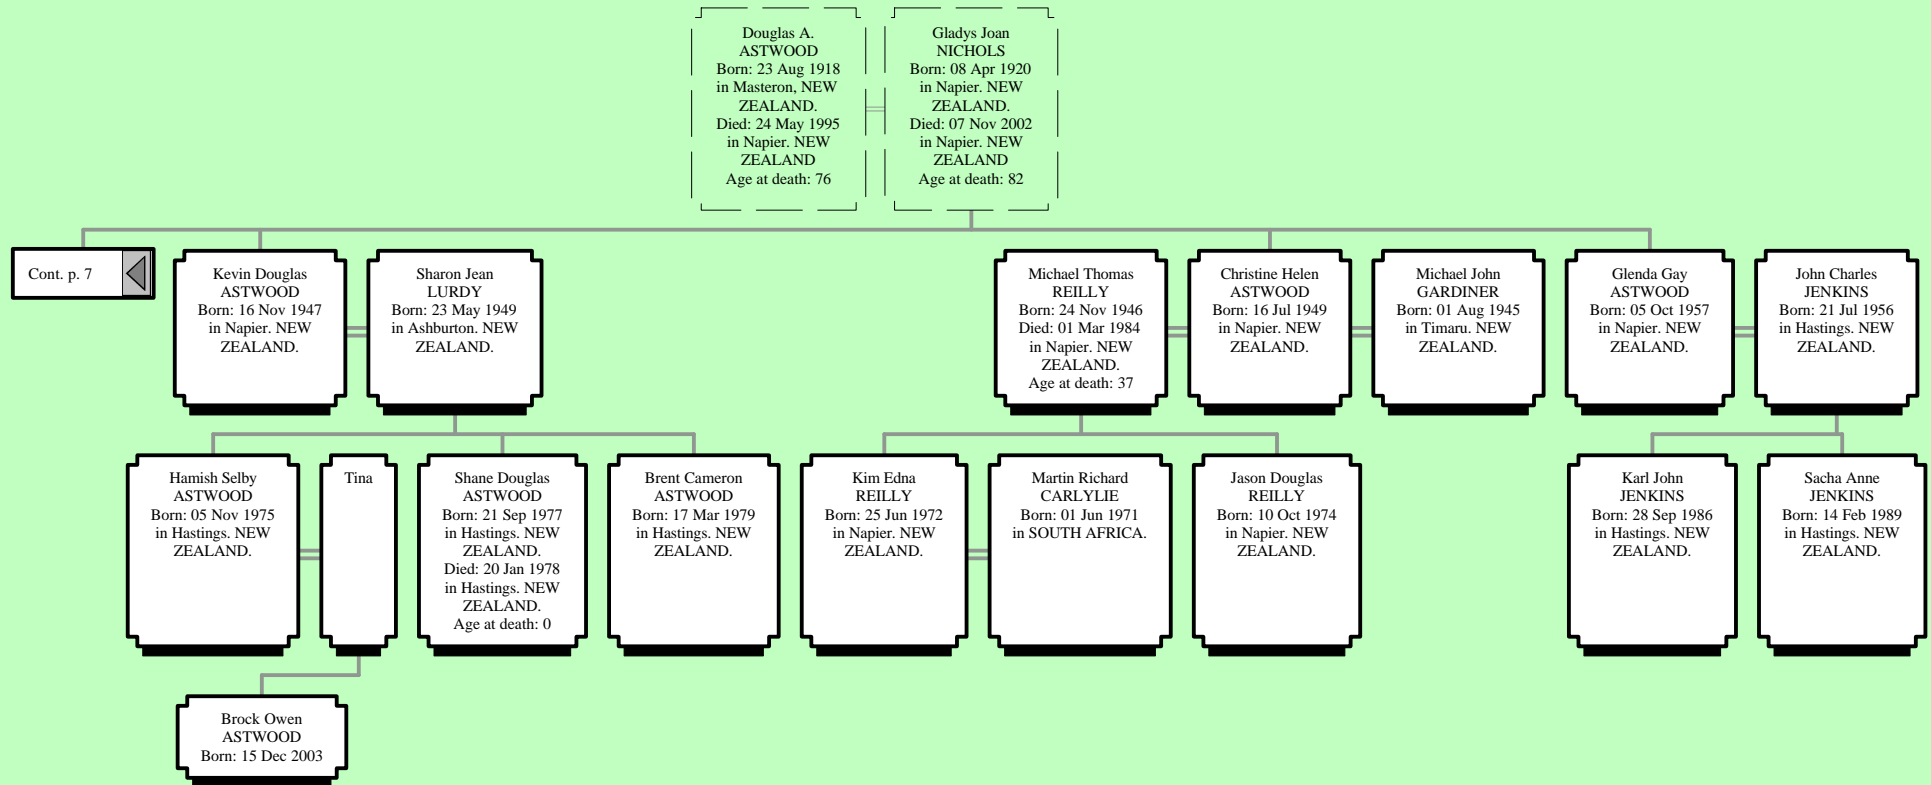

Descendants of William ASTWOOD

Descendants of William ASTWOOD

Descendants of William ASTWOOD

Descendants of William ASTWOOD

Descendants of William ASTWOOD

Descendants of William ASTWOOD

Descendants of William ASTWOOD

Descendants of William ASTWOOD

Descendants of William ASTWOOD

Descendants of William ASTWOOD

<p style="text-align: center;">Eli ASTWOOD Born: 20 Jun 1894 in Masterton, NEW ZEALAND. Died: 28 Dec 1940 in Napier, NEW ZEALAND Age at death: 46</p>	<p style="text-align: center;">Cecilia E. ROBINSON Born: 10 May 1896 in Masterton, NEW ZEALAND. Died: 03 Dec 1949 in Napier, NEW ZEALAND. Age at death: 53</p>
---	--