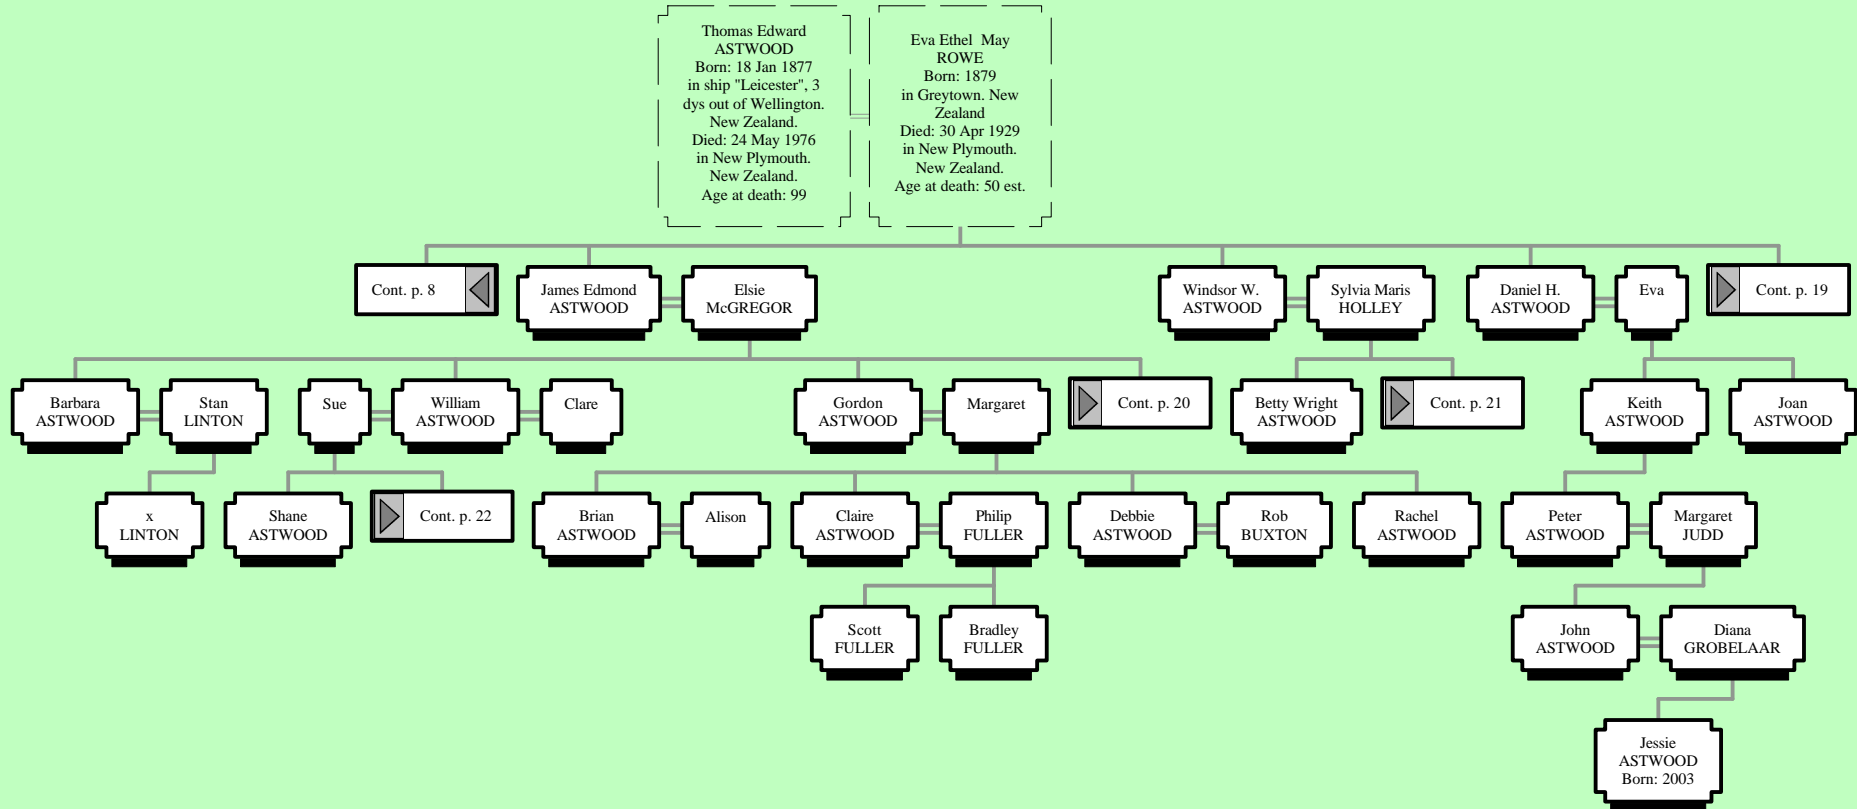

Descendants of William ASTWOOD

Descendants of William ASTWOOD

Descendants of William ASTWOOD

Descendants of William ASTWOOD

Descendants of William ASTWOOD

Descendants of William ASTWOOD

Descendants of William ASTWOOD

Descendants of William ASTWOOD

Descendants of William ASTWOOD

Descendants of William ASTWOOD

<p style="text-align: center;">Eli ASTWOOD Born: 20 Jun 1894 in Masterton, NEW ZEALAND. Died: 28 Dec 1940 in Napier, NEW ZEALAND Age at death: 46</p>	<p style="text-align: center;">Cecilia E. ROBINSON Born: 10 May 1896 in Masterton, NEW ZEALAND. Died: 03 Dec 1949 in Napier, NEW ZEALAND. Age at death: 53</p>
---	--