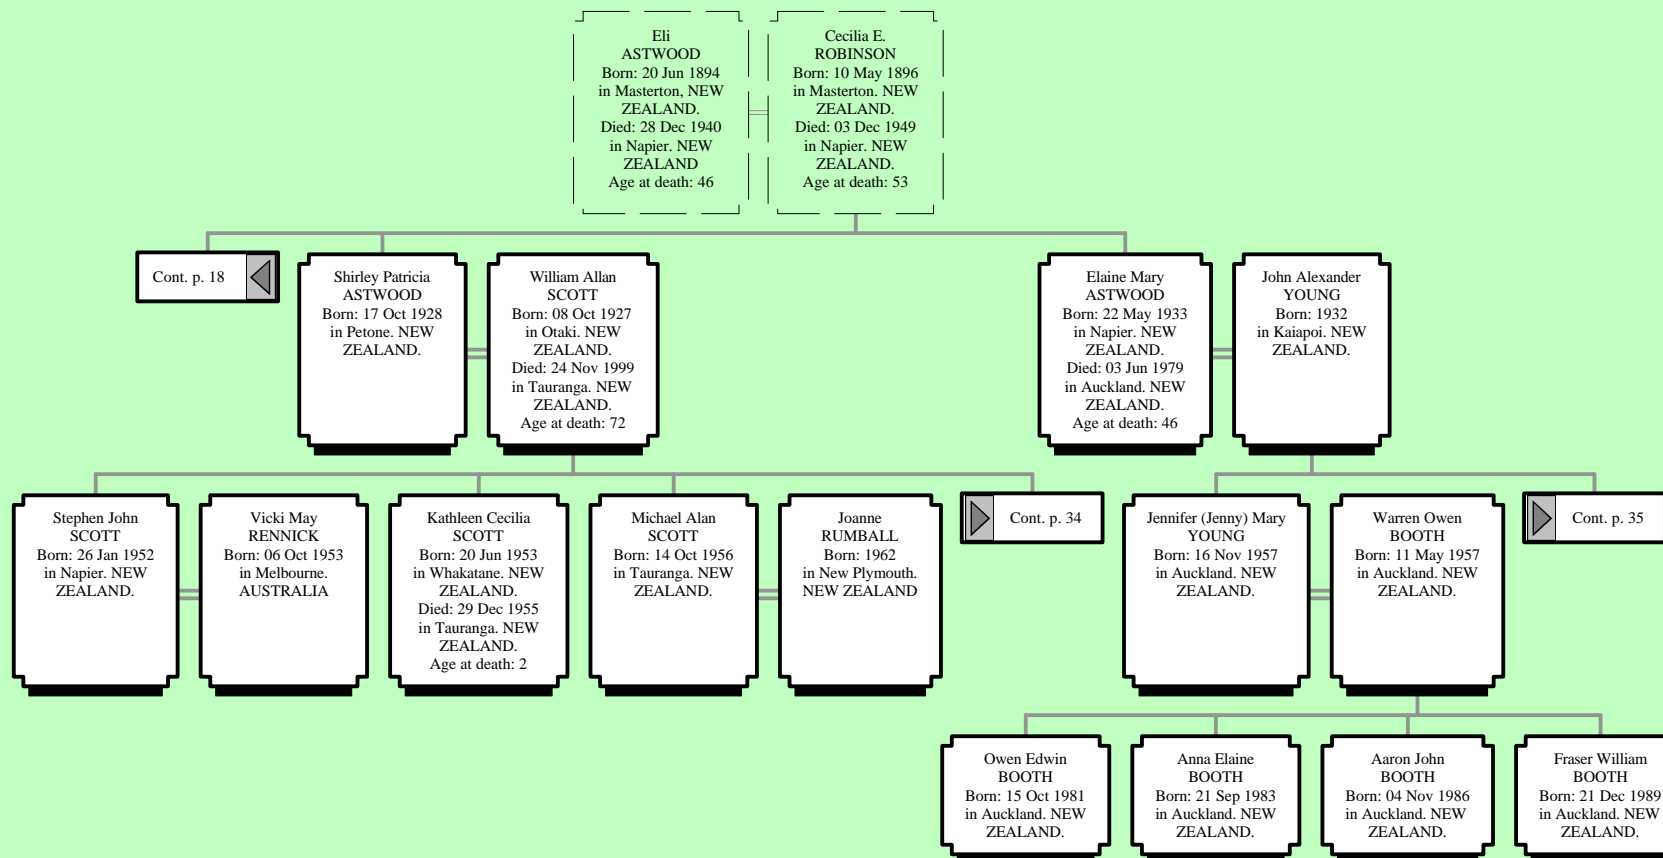

Descendants of William ASTWOOD