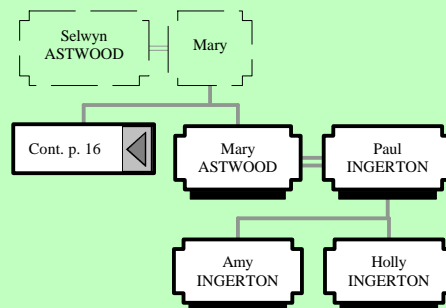

Descendants of William ASTWOOD

Descendants of William ASTWOOD

Descendants of William ASTWOOD

<p style="text-align: center;">Eli ASTWOOD Born: 20 Jun 1894 in Masterton, NEW ZEALAND. Died: 28 Dec 1940 in Napier, NEW ZEALAND Age at death: 46</p>	<p style="text-align: center;">Cecilia E. ROBINSON Born: 10 May 1896 in Masterton, NEW ZEALAND. Died: 03 Dec 1949 in Napier, NEW ZEALAND. Age at death: 53</p>
---	--

Descendants of William ASTWOOD

Descendants of William ASTWOOD

Descendants of William ASTWOOD

Descendants of William ASTWOOD

Descendants of William ASTWOOD

Descendants of William ASTWOOD

Descendants of William ASTWOOD