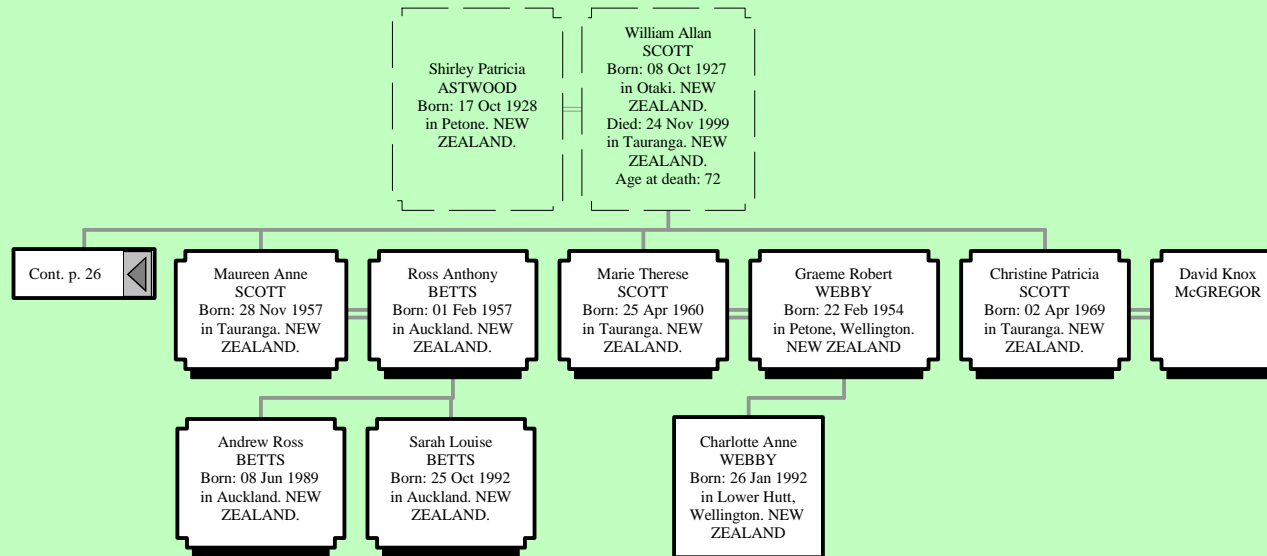

Descendants of William ASTWOOD