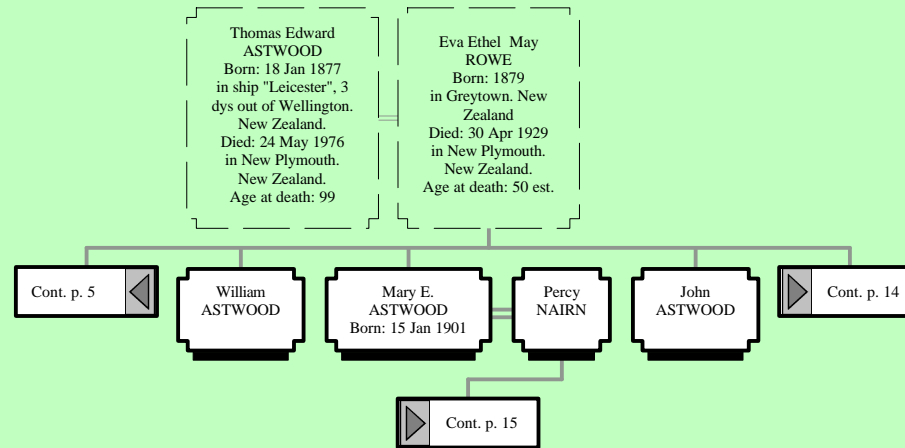

Descendants of William ASTWOOD

Descendants of William ASTWOOD

Descendants of William ASTWOOD

Descendants of William ASTWOOD

Descendants of William ASTWOOD

Descendants of William ASTWOOD

Descendants of William ASTWOOD

Descendants of William ASTWOOD

Descendants of William ASTWOOD

Descendants of William ASTWOOD

<p style="text-align: center;">Eli ASTWOOD Born: 20 Jun 1894 in Masterton, NEW ZEALAND. Died: 28 Dec 1940 in Napier, NEW ZEALAND Age at death: 46</p>	<p style="text-align: center;">Cecilia E. ROBINSON Born: 10 May 1896 in Masterton, NEW ZEALAND. Died: 03 Dec 1949 in Napier, NEW ZEALAND. Age at death: 53</p>
---	--