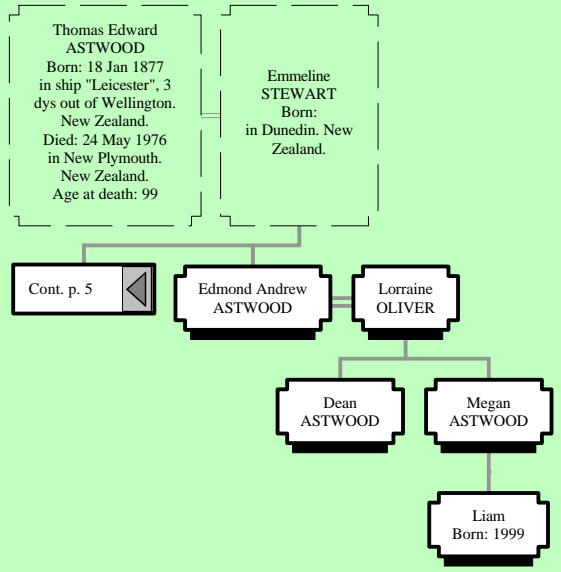

Descendants of William ASTWOOD

Descendants of William ASTWOOD

Descendants of William ASTWOOD

Descendants of William ASTWOOD

Descendants of William ASTWOOD

Descendants of William ASTWOOD

Descendants of William ASTWOOD

Descendants of William ASTWOOD

Descendants of William ASTWOOD

Descendants of William ASTWOOD

<p style="text-align: center;">Eli ASTWOOD Born: 20 Jun 1894 in Masterton, NEW ZEALAND. Died: 28 Dec 1940 in Napier, NEW ZEALAND Age at death: 46</p>	<p style="text-align: center;">Cecilia E. ROBINSON Born: 10 May 1896 in Masterton, NEW ZEALAND. Died: 03 Dec 1949 in Napier, NEW ZEALAND. Age at death: 53</p>
---	--