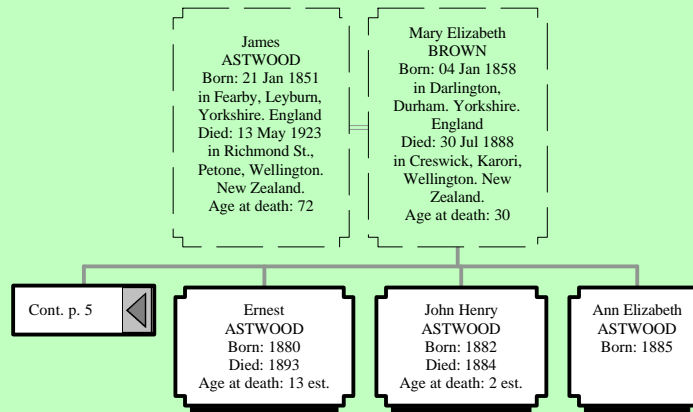

Descendants of William ASTWOOD

Descendants of William ASTWOOD

Descendants of William ASTWOOD

Descendants of William ASTWOOD

Descendants of William ASTWOOD

Descendants of William ASTWOOD

Descendants of William ASTWOOD

Descendants of William ASTWOOD

Descendants of William ASTWOOD

Descendants of William ASTWOOD

<p style="text-align: center;">Eli ASTWOOD Born: 20 Jun 1894 in Masterton, NEW ZEALAND. Died: 28 Dec 1940 in Napier, NEW ZEALAND Age at death: 46</p>	<p style="text-align: center;">Cecilia E. ROBINSON Born: 10 May 1896 in Masterton, NEW ZEALAND. Died: 03 Dec 1949 in Napier, NEW ZEALAND. Age at death: 53</p>
---	--