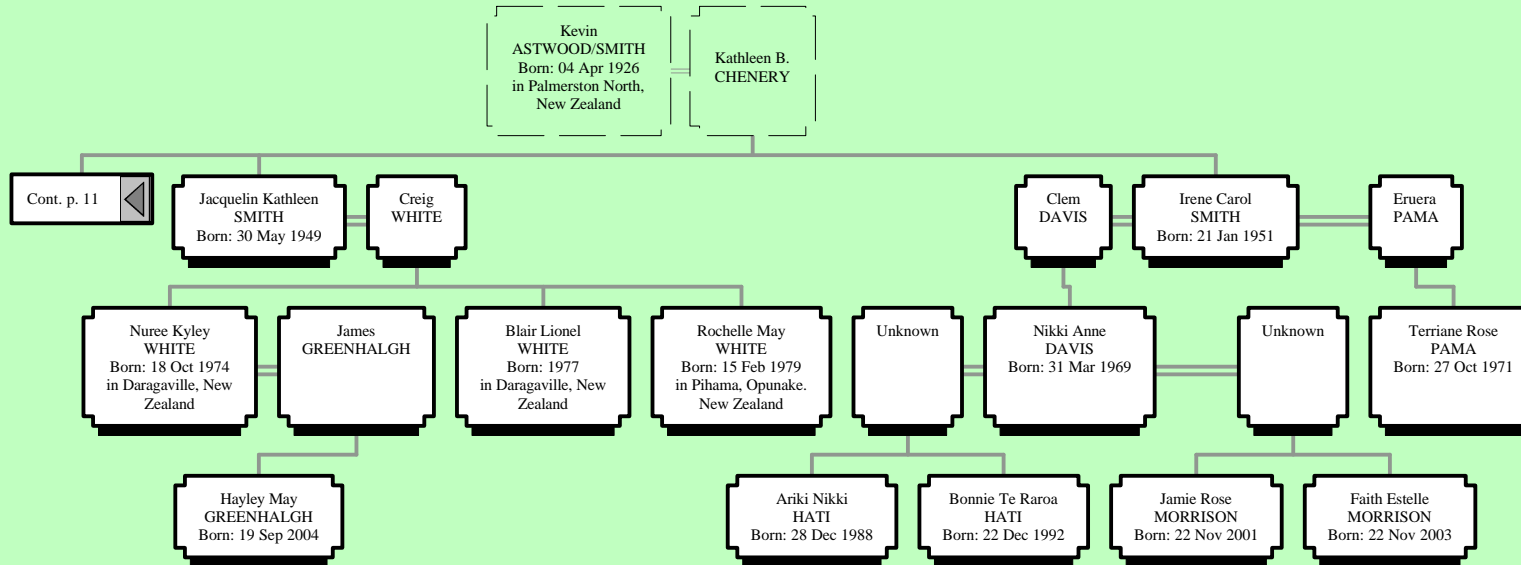

Descendants of William ASTWOOD

Descendants of William ASTWOOD

Descendants of William ASTWOOD

Descendants of William ASTWOOD

Descendants of William ASTWOOD

Descendants of William ASTWOOD

Descendants of William ASTWOOD

Descendants of William ASTWOOD

Descendants of William ASTWOOD

Descendants of William ASTWOOD

<p style="text-align: center;">Eli ASTWOOD Born: 20 Jun 1894 in Masterton, NEW ZEALAND. Died: 28 Dec 1940 in Napier, NEW ZEALAND Age at death: 46</p>	<p style="text-align: center;">Cecilia E. ROBINSON Born: 10 May 1896 in Masterton, NEW ZEALAND. Died: 03 Dec 1949 in Napier, NEW ZEALAND. Age at death: 53</p>
---	--