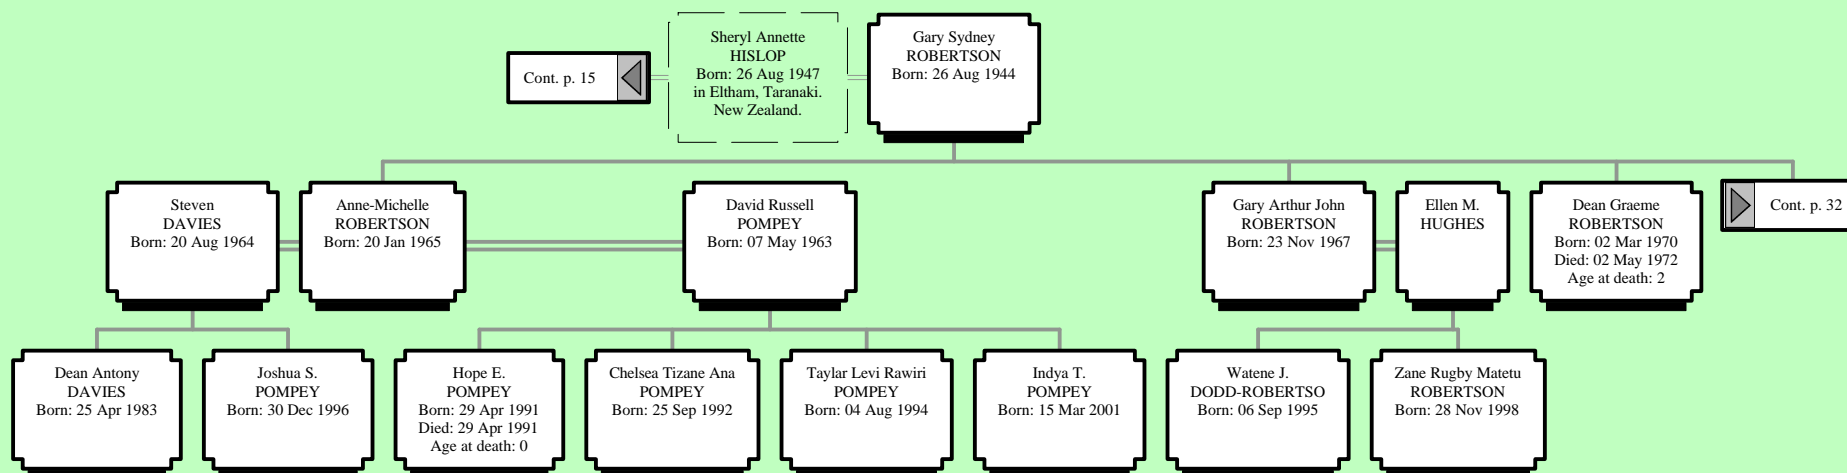

Descendants of William ASTWOOD

Descendants of William ASTWOOD

Descendants of William ASTWOOD

<p style="text-align: center;">Eli ASTWOOD Born: 20 Jun 1894 in Masterton, NEW ZEALAND. Died: 28 Dec 1940 in Napier, NEW ZEALAND Age at death: 46</p>	<p style="text-align: center;">Cecilia E. ROBINSON Born: 10 May 1896 in Masterton, NEW ZEALAND. Died: 03 Dec 1949 in Napier, NEW ZEALAND. Age at death: 53</p>
---	--

Descendants of William ASTWOOD

Descendants of William ASTWOOD

Descendants of William ASTWOOD

Descendants of William ASTWOOD

Descendants of William ASTWOOD

Descendants of William ASTWOOD

Descendants of William ASTWOOD