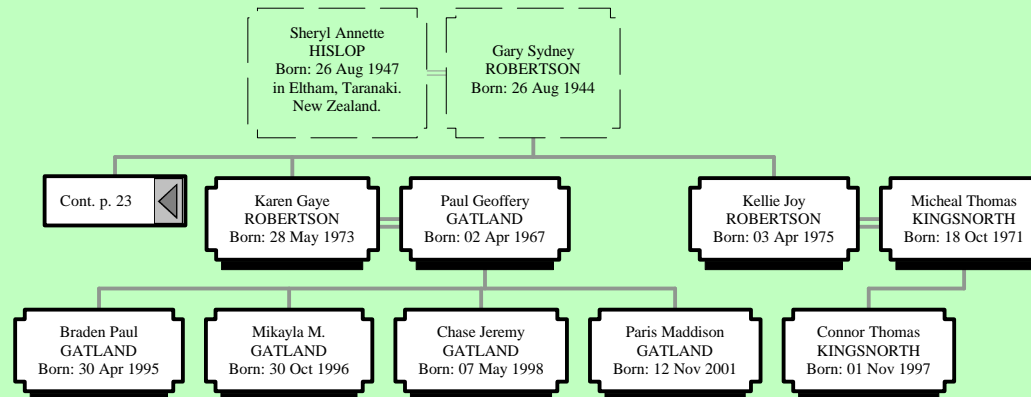

Descendants of William ASTWOOD

Descendants of William ASTWOOD

Descendants of William ASTWOOD

<p style="text-align: center;">Eli ASTWOOD Born: 20 Jun 1894 in Masterton, NEW ZEALAND. Died: 28 Dec 1940 in Napier, NEW ZEALAND Age at death: 46</p>	<p style="text-align: center;">Cecilia E. ROBINSON Born: 10 May 1896 in Masterton, NEW ZEALAND. Died: 03 Dec 1949 in Napier, NEW ZEALAND. Age at death: 53</p>
---	--

Descendants of William ASTWOOD

Descendants of William ASTWOOD

Descendants of William ASTWOOD

Descendants of William ASTWOOD

Descendants of William ASTWOOD

Descendants of William ASTWOOD

Descendants of William ASTWOOD