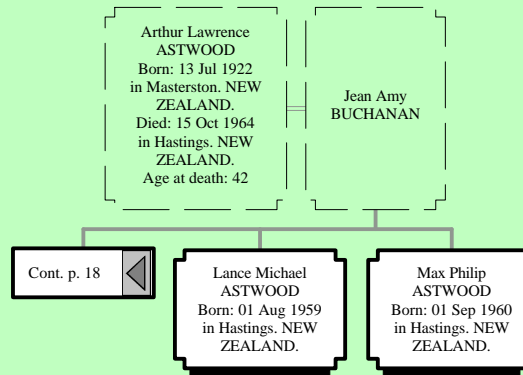

Descendants of William ASTWOOD