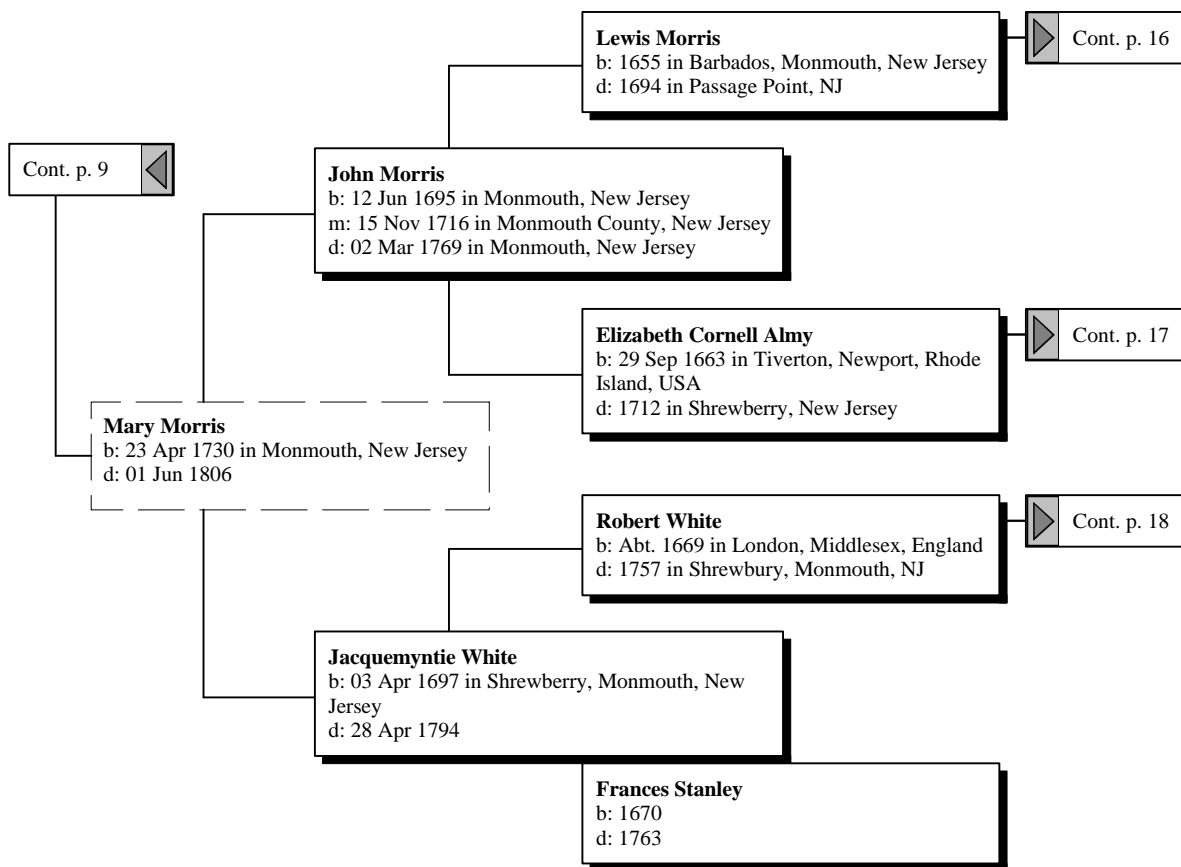

Bircher Family Tree

by

Table of Contents

Ancestor Tree of John Edwin Bircher III2
Index26

Ancestors of John Edwin Bircher III

Ancestors of John Edwin Bircher III

Ancestors of John Edwin Bircher III

Ancestors of John Edwin Bircher III

Ancestors of John Edwin Bircher III

Ancestors of John Edwin Bircher III

Ancestors of John Edwin Bircher III

Ancestors of John Edwin Bircher III

Ancestors of John Edwin Bircher III

Cont. p. 6 

Shields

Nancy Shields
b: 28 Feb 1805 in Pennsylvania
d: 10 Jan 1879 in Posey, Fayette, Indiana

Ancestors of John Edwin Bircher III

Ancestors of John Edwin Bircher III

Ancestors of John Edwin Bircher III

Ancestors of John Edwin Bircher III

Ancestors of John Edwin Bircher III

Ancestors of John Edwin Bircher III