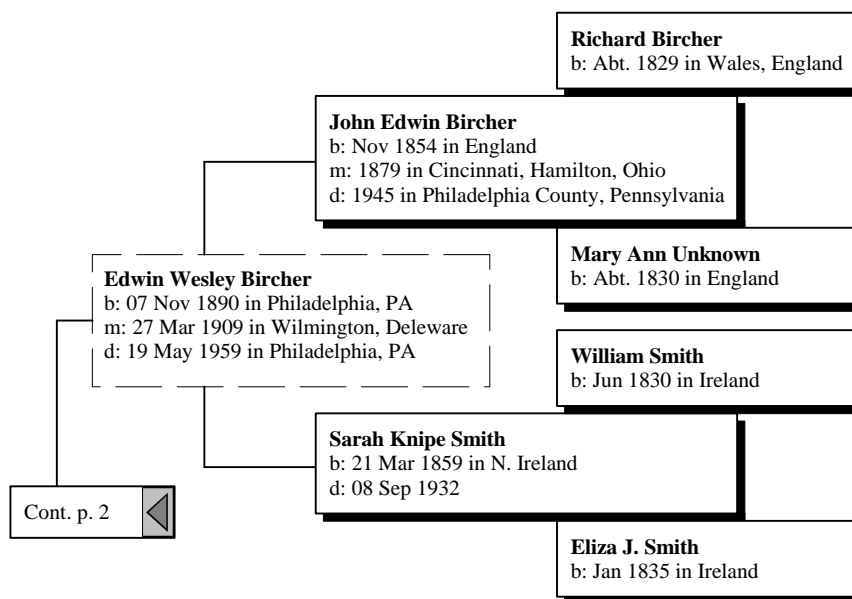

Bircher Family Tree

by

Table of Contents

Ancestor Tree of John Edwin Bircher III2
Index26

Ancestors of John Edwin Bircher III

Ancestors of John Edwin Bircher III

Ancestors of John Edwin Bircher III

Ancestors of John Edwin Bircher III

Ancestors of John Edwin Bircher III

Ancestors of John Edwin Bircher III

Ancestors of John Edwin Bircher III

Ancestors of John Edwin Bircher III

Ancestors of John Edwin Bircher III

Cont. p. 6 

Shields

Nancy Shields
b: 28 Feb 1805 in Pennsylvania
d: 10 Jan 1879 in Posey, Fayette, Indiana

Ancestors of John Edwin Bircher III

Ancestors of John Edwin Bircher III

Ancestors of John Edwin Bircher III

Ancestors of John Edwin Bircher III

Ancestors of John Edwin Bircher III

Ancestors of John Edwin Bircher III