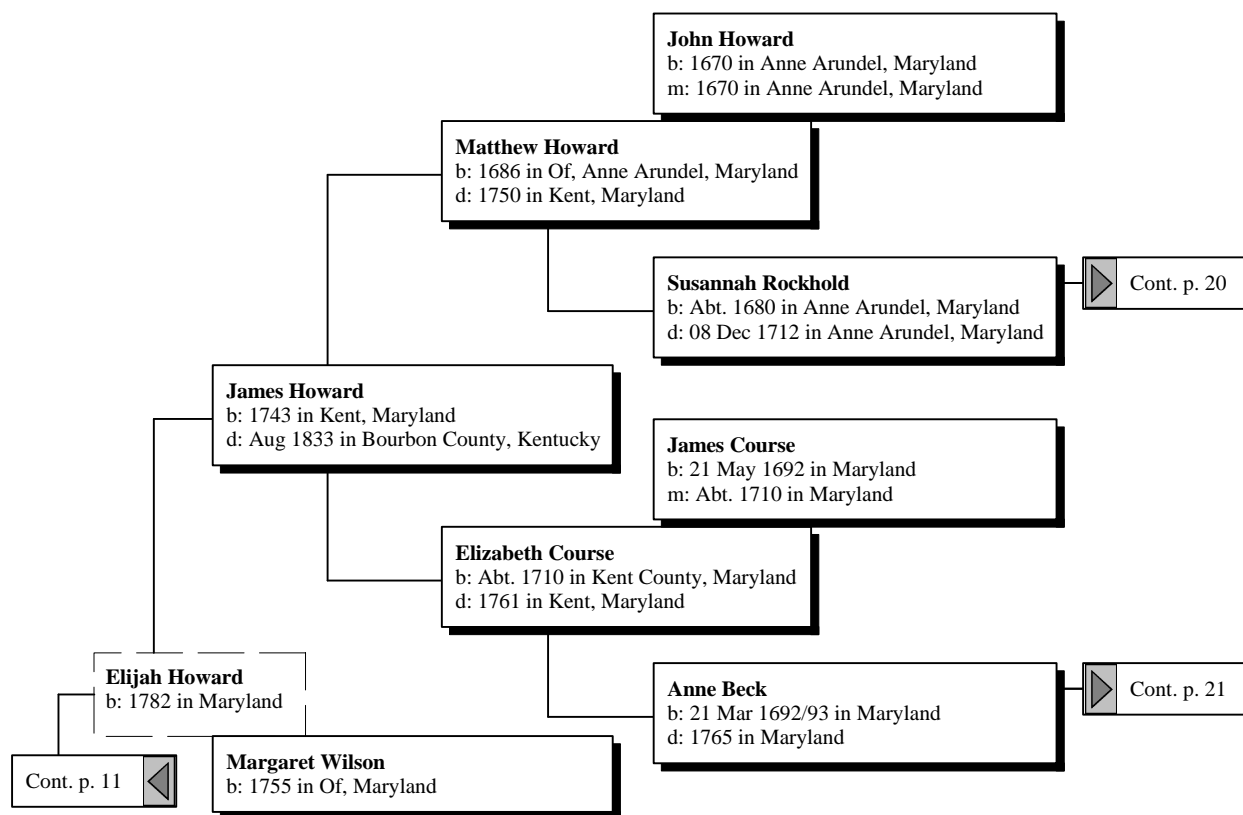

Bircher Family Tree

by

Table of Contents

Ancestor Tree of John Edwin Bircher III2
Index26

Ancestors of John Edwin Bircher III

Ancestors of John Edwin Bircher III

Ancestors of John Edwin Bircher III

Ancestors of John Edwin Bircher III

Ancestors of John Edwin Bircher III

Ancestors of John Edwin Bircher III

Ancestors of John Edwin Bircher III

Ancestors of John Edwin Bircher III

Ancestors of John Edwin Bircher III

Cont. p. 6 

Shields

Nancy Shields
b: 28 Feb 1805 in Pennsylvania
d: 10 Jan 1879 in Posey, Fayette, Indiana

Ancestors of John Edwin Bircher III

Ancestors of John Edwin Bircher III

Ancestors of John Edwin Bircher III

Ancestors of John Edwin Bircher III

Ancestors of John Edwin Bircher III

Ancestors of John Edwin Bircher III