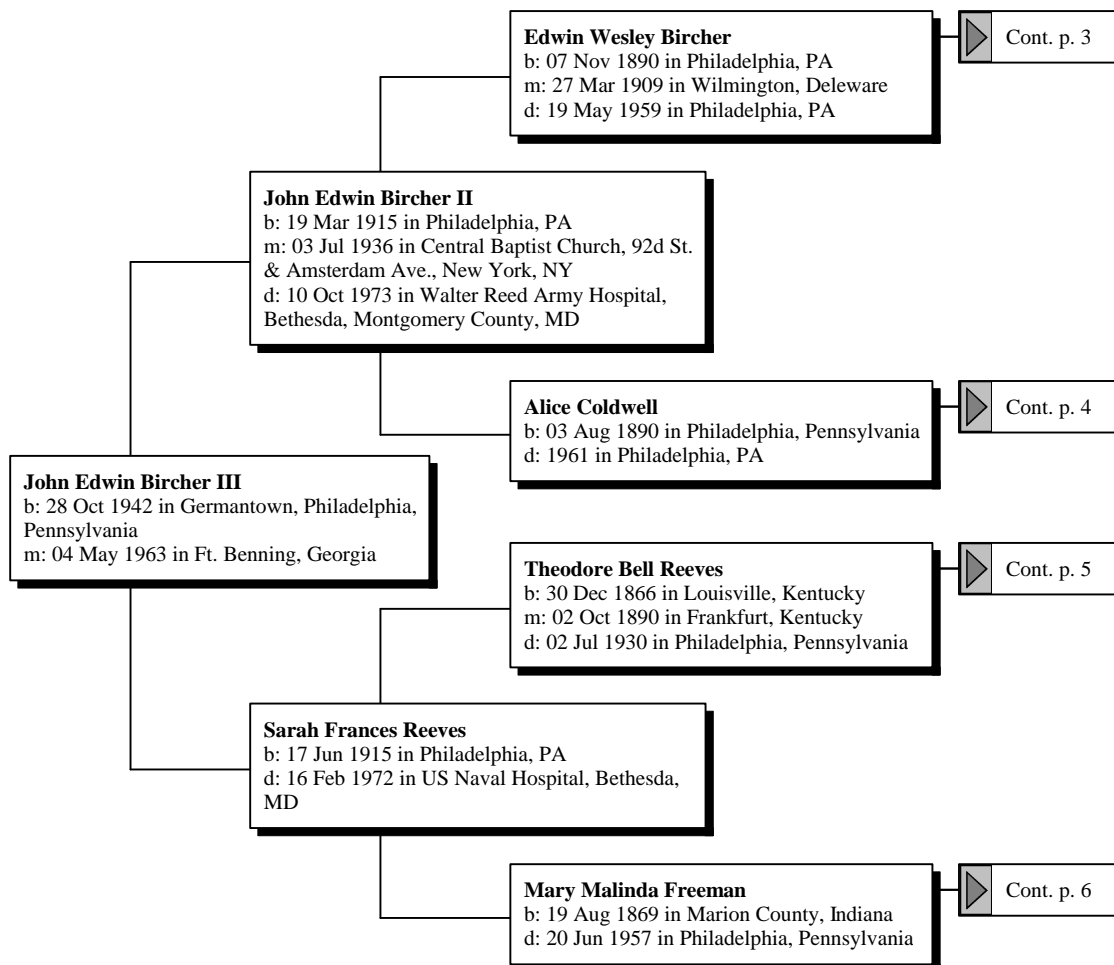

Bircher Family Tree

by

Table of Contents

Ancestor Tree of John Edwin Bircher III2
Index26

Ancestors of John Edwin Bircher III

Ancestors of John Edwin Bircher III

Ancestors of John Edwin Bircher III

Ancestors of John Edwin Bircher III

Ancestors of John Edwin Bircher III

Ancestors of John Edwin Bircher III

Ancestors of John Edwin Bircher III

Ancestors of John Edwin Bircher III

Ancestors of John Edwin Bircher III

Cont. p. 6 

Shields

Nancy Shields
b: 28 Feb 1805 in Pennsylvania
d: 10 Jan 1879 in Posey, Fayette, Indiana

Ancestors of John Edwin Bircher III

Ancestors of John Edwin Bircher III

Ancestors of John Edwin Bircher III

Ancestors of John Edwin Bircher III

Ancestors of John Edwin Bircher III

Ancestors of John Edwin Bircher III