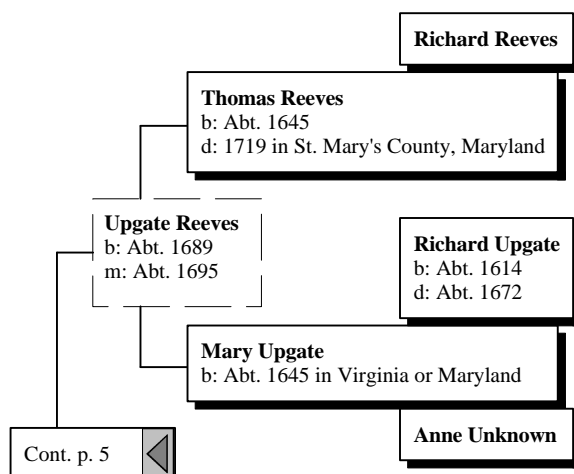

Bircher Family Tree

by

Table of Contents

Ancestor Tree of John Edwin Bircher III2
Index26

Ancestors of John Edwin Bircher III

Ancestors of John Edwin Bircher III

Ancestors of John Edwin Bircher III

Ancestors of John Edwin Bircher III

Ancestors of John Edwin Bircher III

Ancestors of John Edwin Bircher III

Ancestors of John Edwin Bircher III

Ancestors of John Edwin Bircher III

Ancestors of John Edwin Bircher III

Cont. p. 6 

Shields

Nancy Shields
b: 28 Feb 1805 in Pennsylvania
d: 10 Jan 1879 in Posey, Fayette, Indiana