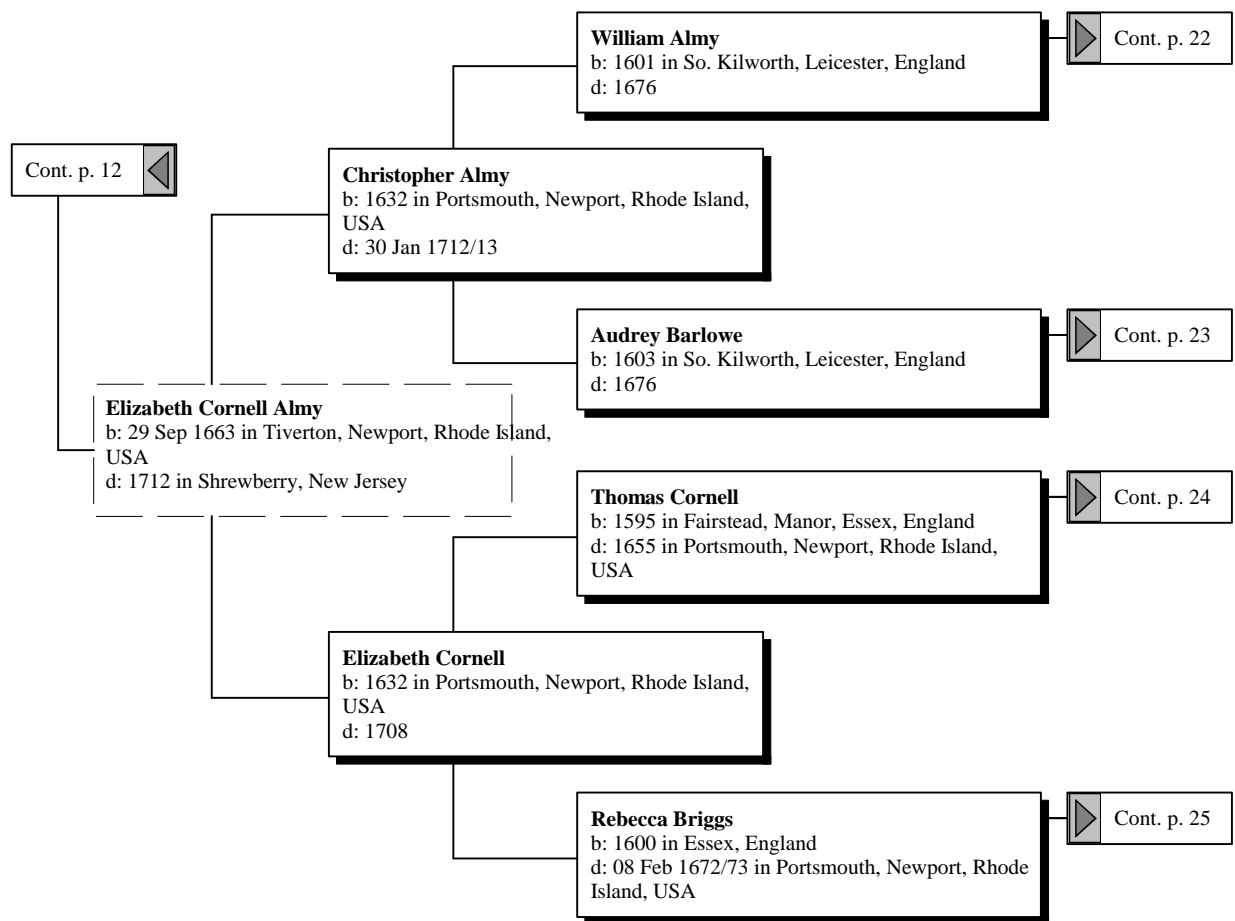

Bircher Family Tree

by

Table of Contents

Ancestor Tree of John Edwin Bircher III2
Index26

Ancestors of John Edwin Bircher III

Ancestors of John Edwin Bircher III

Ancestors of John Edwin Bircher III

Ancestors of John Edwin Bircher III

Ancestors of John Edwin Bircher III

Ancestors of John Edwin Bircher III

Ancestors of John Edwin Bircher III

Ancestors of John Edwin Bircher III

Ancestors of John Edwin Bircher III

Cont. p. 6 

Shields

Nancy Shields
b: 28 Feb 1805 in Pennsylvania
d: 10 Jan 1879 in Posey, Fayette, Indiana

Ancestors of John Edwin Bircher III

Ancestors of John Edwin Bircher III

Ancestors of John Edwin Bircher III

Ancestors of John Edwin Bircher III

Ancestors of John Edwin Bircher III

Ancestors of John Edwin Bircher III