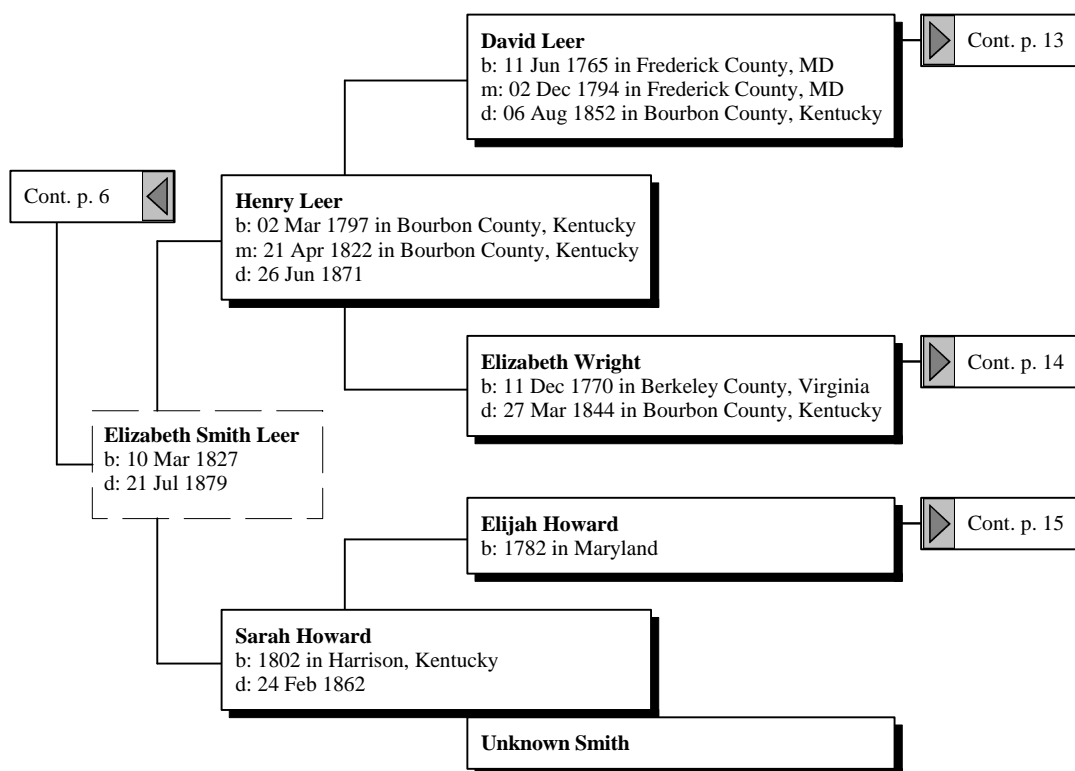

Bircher Family Tree

by

Table of Contents

Ancestor Tree of John Edwin Bircher III2
Index26

Ancestors of John Edwin Bircher III

Ancestors of John Edwin Bircher III

Ancestors of John Edwin Bircher III

Ancestors of John Edwin Bircher III

Ancestors of John Edwin Bircher III

Ancestors of John Edwin Bircher III

Ancestors of John Edwin Bircher III

Ancestors of John Edwin Bircher III

Ancestors of John Edwin Bircher III

Cont. p. 6 

Shields

Nancy Shields
b: 28 Feb 1805 in Pennsylvania
d: 10 Jan 1879 in Posey, Fayette, Indiana

Ancestors of John Edwin Bircher III

Ancestors of John Edwin Bircher III

Ancestors of John Edwin Bircher III

Ancestors of John Edwin Bircher III

Ancestors of John Edwin Bircher III

Ancestors of John Edwin Bircher III