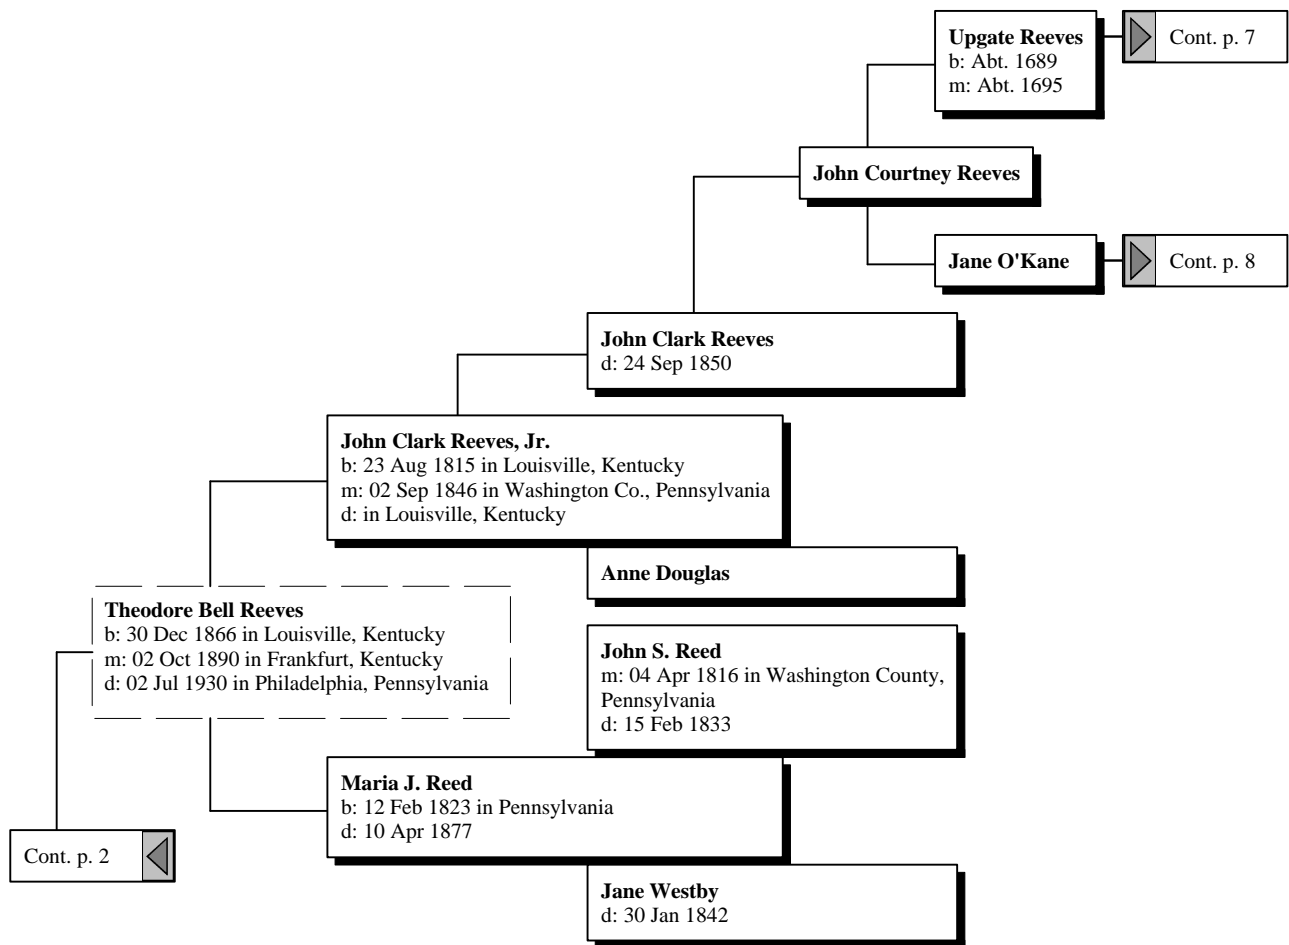

Bircher Family Tree

by

Table of Contents

Ancestor Tree of John Edwin Bircher III2
Index26

Ancestors of John Edwin Bircher III

Ancestors of John Edwin Bircher III

Ancestors of John Edwin Bircher III

Ancestors of John Edwin Bircher III

Ancestors of John Edwin Bircher III

Ancestors of John Edwin Bircher III

Ancestors of John Edwin Bircher III

Ancestors of John Edwin Bircher III

Ancestors of John Edwin Bircher III

Cont. p. 6 

Shields

Nancy Shields
b: 28 Feb 1805 in Pennsylvania
d: 10 Jan 1879 in Posey, Fayette, Indiana

Ancestors of John Edwin Bircher III

Ancestors of John Edwin Bircher III

Ancestors of John Edwin Bircher III

Ancestors of John Edwin Bircher III

Ancestors of John Edwin Bircher III

Ancestors of John Edwin Bircher III