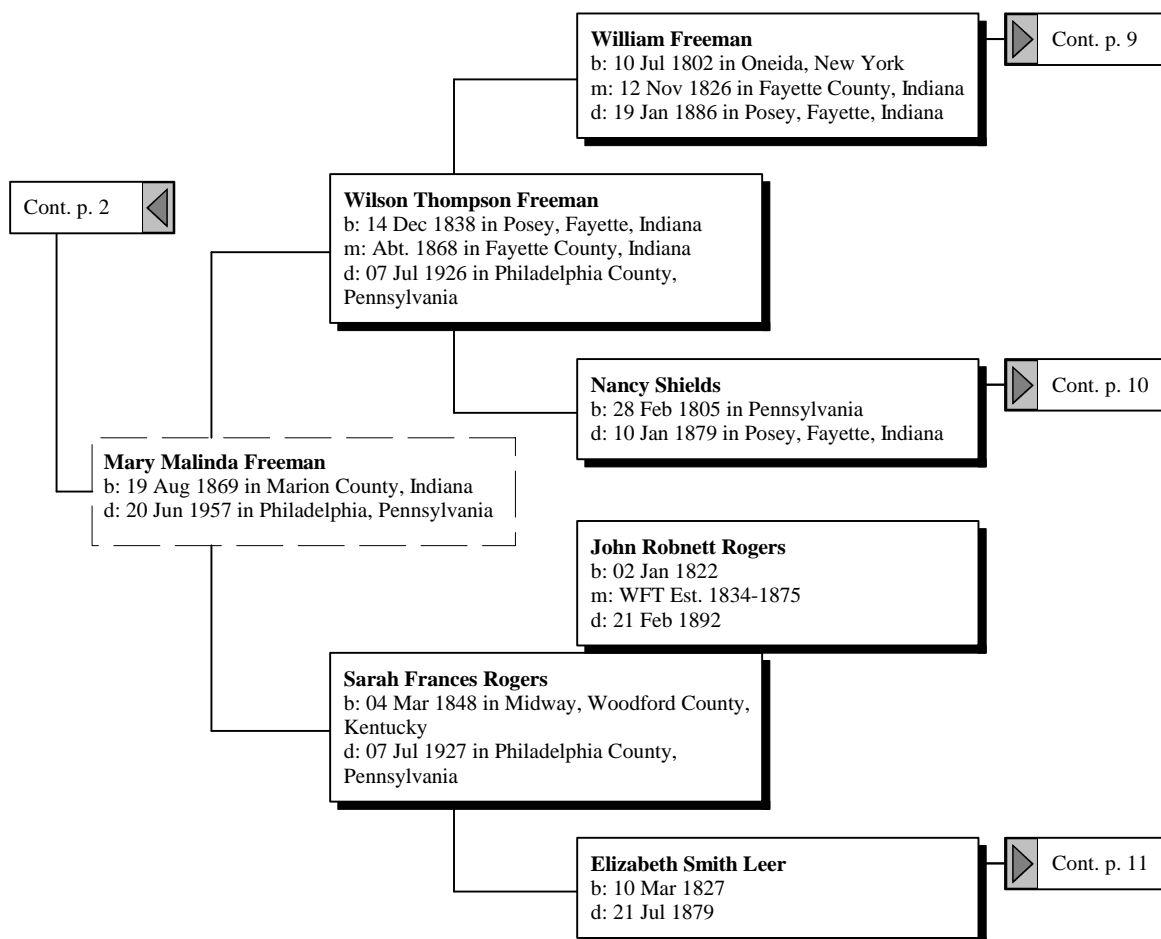

Bircher Family Tree

by

Table of Contents

Ancestor Tree of John Edwin Bircher III2
Index26

Ancestors of John Edwin Bircher III

Ancestors of John Edwin Bircher III

Ancestors of John Edwin Bircher III

Ancestors of John Edwin Bircher III

Ancestors of John Edwin Bircher III

Ancestors of John Edwin Bircher III

Ancestors of John Edwin Bircher III

Ancestors of John Edwin Bircher III

Ancestors of John Edwin Bircher III

Cont. p. 6 

Shields

Nancy Shields
b: 28 Feb 1805 in Pennsylvania
d: 10 Jan 1879 in Posey, Fayette, Indiana

Ancestors of John Edwin Bircher III

Ancestors of John Edwin Bircher III

Ancestors of John Edwin Bircher III

Ancestors of John Edwin Bircher III

Ancestors of John Edwin Bircher III

Ancestors of John Edwin Bircher III