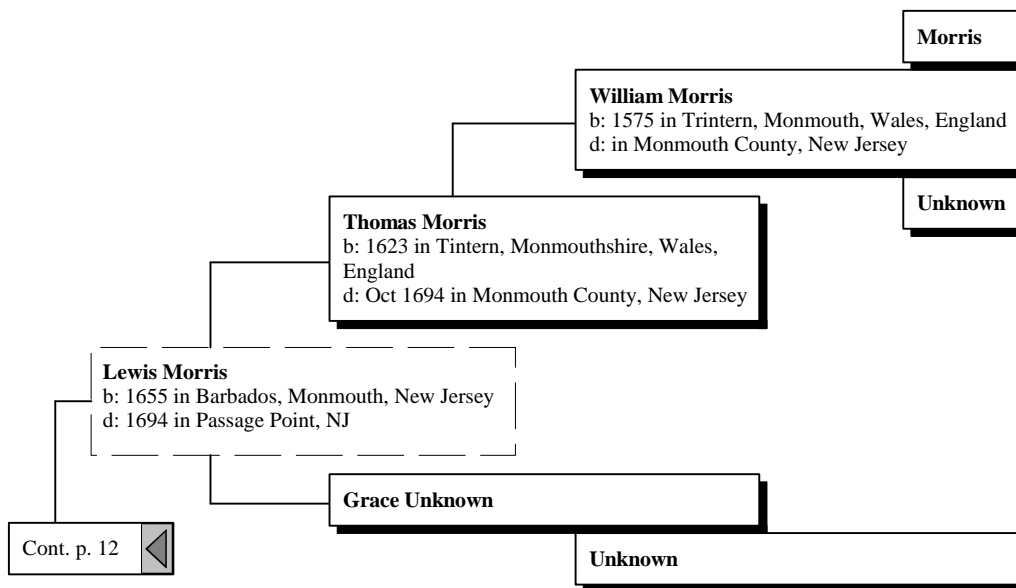

Bircher Family Tree

by

Table of Contents

Ancestor Tree of John Edwin Bircher III2
Index26

Ancestors of John Edwin Bircher III

Ancestors of John Edwin Bircher III

Ancestors of John Edwin Bircher III

Ancestors of John Edwin Bircher III

Ancestors of John Edwin Bircher III

Ancestors of John Edwin Bircher III

Ancestors of John Edwin Bircher III

Ancestors of John Edwin Bircher III

Ancestors of John Edwin Bircher III

Cont. p. 6 

Shields

Nancy Shields
b: 28 Feb 1805 in Pennsylvania
d: 10 Jan 1879 in Posey, Fayette, Indiana

Ancestors of John Edwin Bircher III

Ancestors of John Edwin Bircher III

Ancestors of John Edwin Bircher III

Ancestors of John Edwin Bircher III

Ancestors of John Edwin Bircher III

Ancestors of John Edwin Bircher III