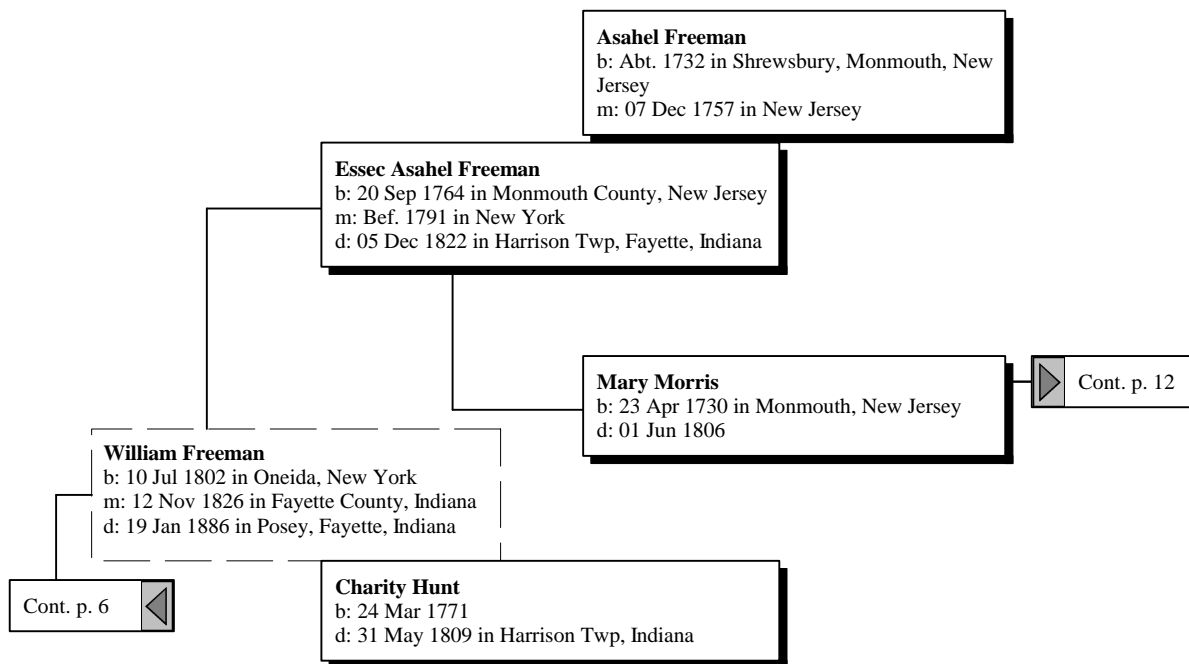

Bircher Family Tree

by

Table of Contents

Ancestor Tree of John Edwin Bircher III2
Index26

Ancestors of John Edwin Bircher III

Ancestors of John Edwin Bircher III

Ancestors of John Edwin Bircher III

Ancestors of John Edwin Bircher III

Ancestors of John Edwin Bircher III

Ancestors of John Edwin Bircher III

Ancestors of John Edwin Bircher III

Ancestors of John Edwin Bircher III

Ancestors of John Edwin Bircher III

Cont. p. 6 

Shields

Nancy Shields
b: 28 Feb 1805 in Pennsylvania
d: 10 Jan 1879 in Posey, Fayette, Indiana

Ancestors of John Edwin Bircher III

Ancestors of John Edwin Bircher III

Ancestors of John Edwin Bircher III

Ancestors of John Edwin Bircher III

Ancestors of John Edwin Bircher III

Ancestors of John Edwin Bircher III