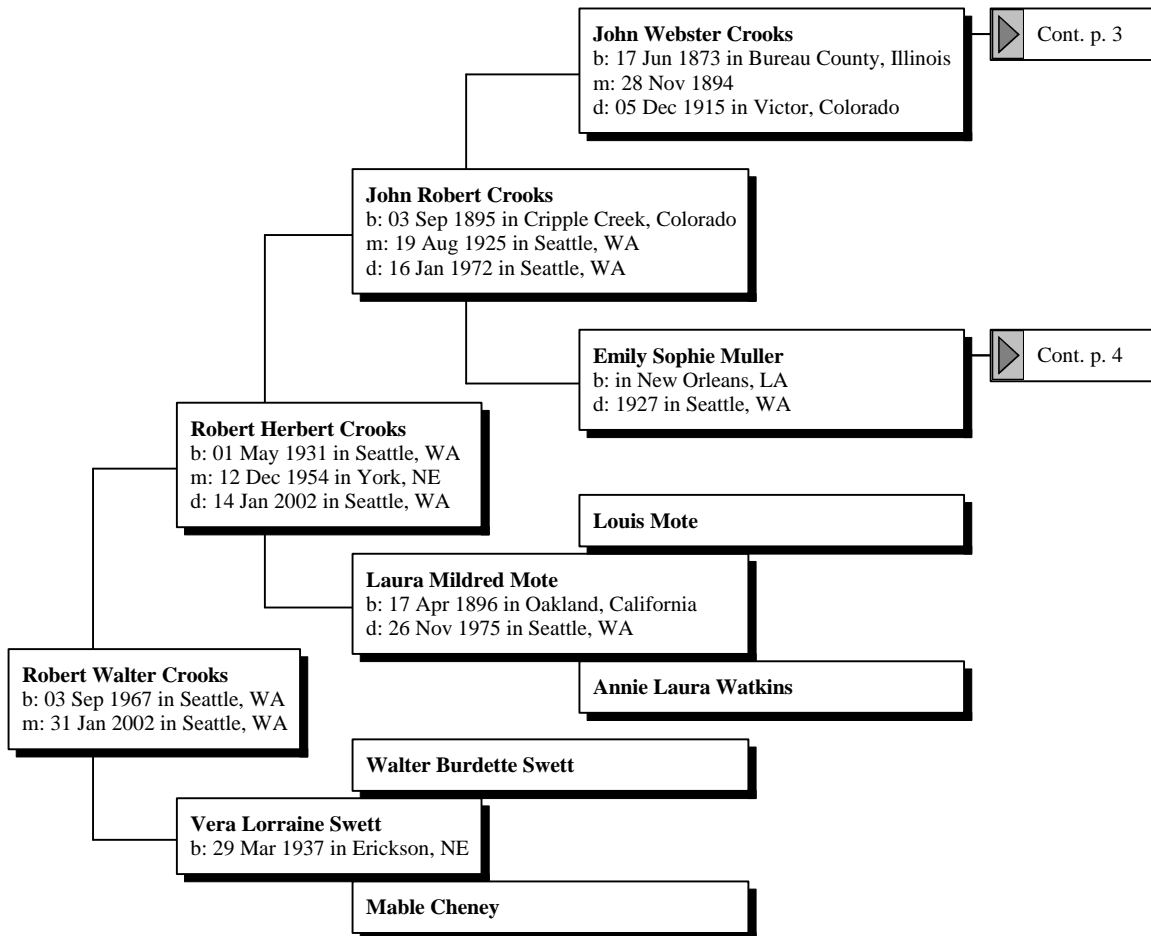

Crooks Family Line

by

William H Blue and Robert W Crooks

Table of Contents

Ancestor Tree of Robert Walter Crooks	2
Ancestor Fan Tree of Robert Walter Crooks	5
Vertical Ancestor Tree of Robert Walter Crooks	6
Descendant Tree of Robert Walter Crooks	7
Descendant Fan Tree of Robert Walter Crooks	8
Hourglass Tree of Robert Walter Crooks	9
Hourglass Fan Tree of Robert Walter Crooks	10
Kinship Report of Robert Walter Crooks	11
Outline Descendant Tree of Robert Walter Crooks	12
Family Group Sheet	13
Register Report of Robert Walter Crooks	16
Map	17
Index	19

Ancestors of Robert Walter Crooks

Ancestors of Robert Walter Crooks

Ancestors of Robert Walter Crooks

Ancestors of Robert Walter Crooks

Crooks Family Line

Ancestors of Robert Walter Crooks

Descendants of Robert Walter Crooks