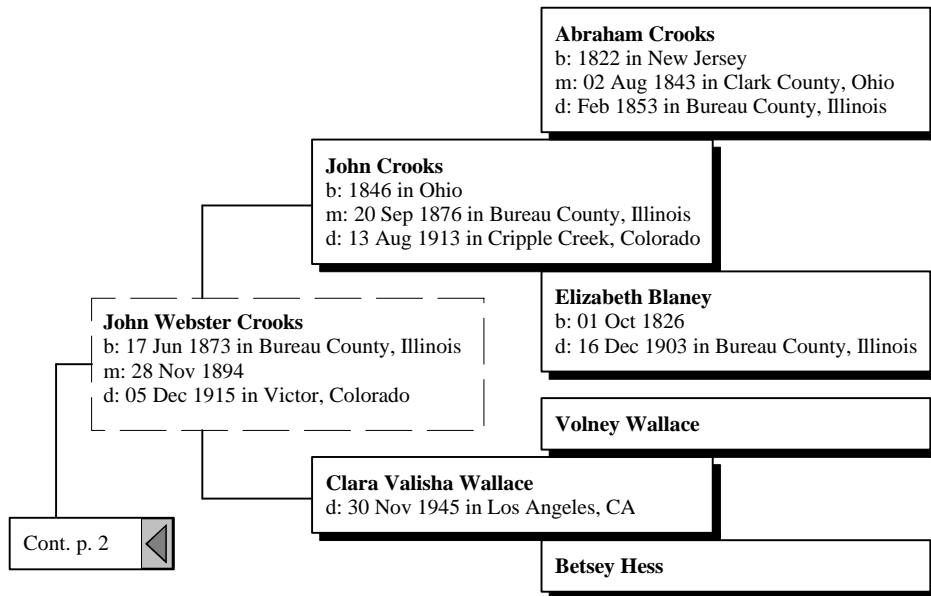

Crooks Family Line

by

William H Blue and Robert W Crooks

Table of Contents

Ancestor Tree of Robert Walter Crooks	2
Ancestor Fan Tree of Robert Walter Crooks	5
Vertical Ancestor Tree of Robert Walter Crooks	6
Descendant Tree of Robert Walter Crooks	7
Descendant Fan Tree of Robert Walter Crooks	8
Hourglass Tree of Robert Walter Crooks	9
Hourglass Fan Tree of Robert Walter Crooks	10
Kinship Report of Robert Walter Crooks	11
Outline Descendant Tree of Robert Walter Crooks	12
Family Group Sheet	13
Register Report of Robert Walter Crooks	16
Map	17
Index	19

Ancestors of Robert Walter Crooks

Ancestors of Robert Walter Crooks

Ancestors of Robert Walter Crooks

Ancestors of Robert Walter Crooks

Crooks Family Line

Ancestors of Robert Walter Crooks

Descendants of Robert Walter Crooks

Family Map

Bureau Co., IL

John Webster Crooks Born: 17 Jun 1873

Cripple Creek, Teller Co., CO

John Robert Crooks Born: 03 Sep 1895

Dallas, Dallas Co., TX

Laura Alice Vandeputte Born: 13 Dec 1967

Edmonds, Snohomish Co., WA (15 Mi NW of Seattle)