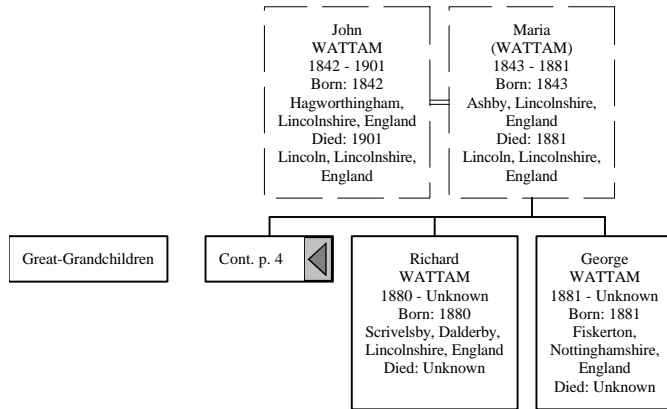

Descendants of Thomas WATTAM (1 of 12)

Descendants of Thomas WATTAM (2 of 12)

Descendants of Thomas WATTAM (3 of 12)

Descendants of Thomas WATTAM (4 of 12)

Descendants of Thomas WATTAM (5 of 12)

Descendants of Thomas WATTAM (6 of 12)

George WATTAM 1904 - 1977 Born: 20 Jul 1904 Tetney, Louth, Lincolnshire, England Died: 1977 Louth, Lincolnshire, England	Harriett RICKETT 1905 - 1992 Born: 13 Feb 1905 Mablethorpe, Lincolnshire, England Married: 20 May 1930 Louth, Lincolnshire, England Died: 07 Jan 1992 County Hospital, Louth, Lincolnshire, England
--	--

Descendants of Thomas WATTAM (7 of 12)

Descendants of Thomas WATTAM (8 of 12)

Descendants of Thomas WATTAM (9 of 12)

Descendants of Thomas WATTAM (10 of 12)

Descendants of Thomas WATTAM (11 of 12)

Descendants of Thomas WATTAM (12 of 12)