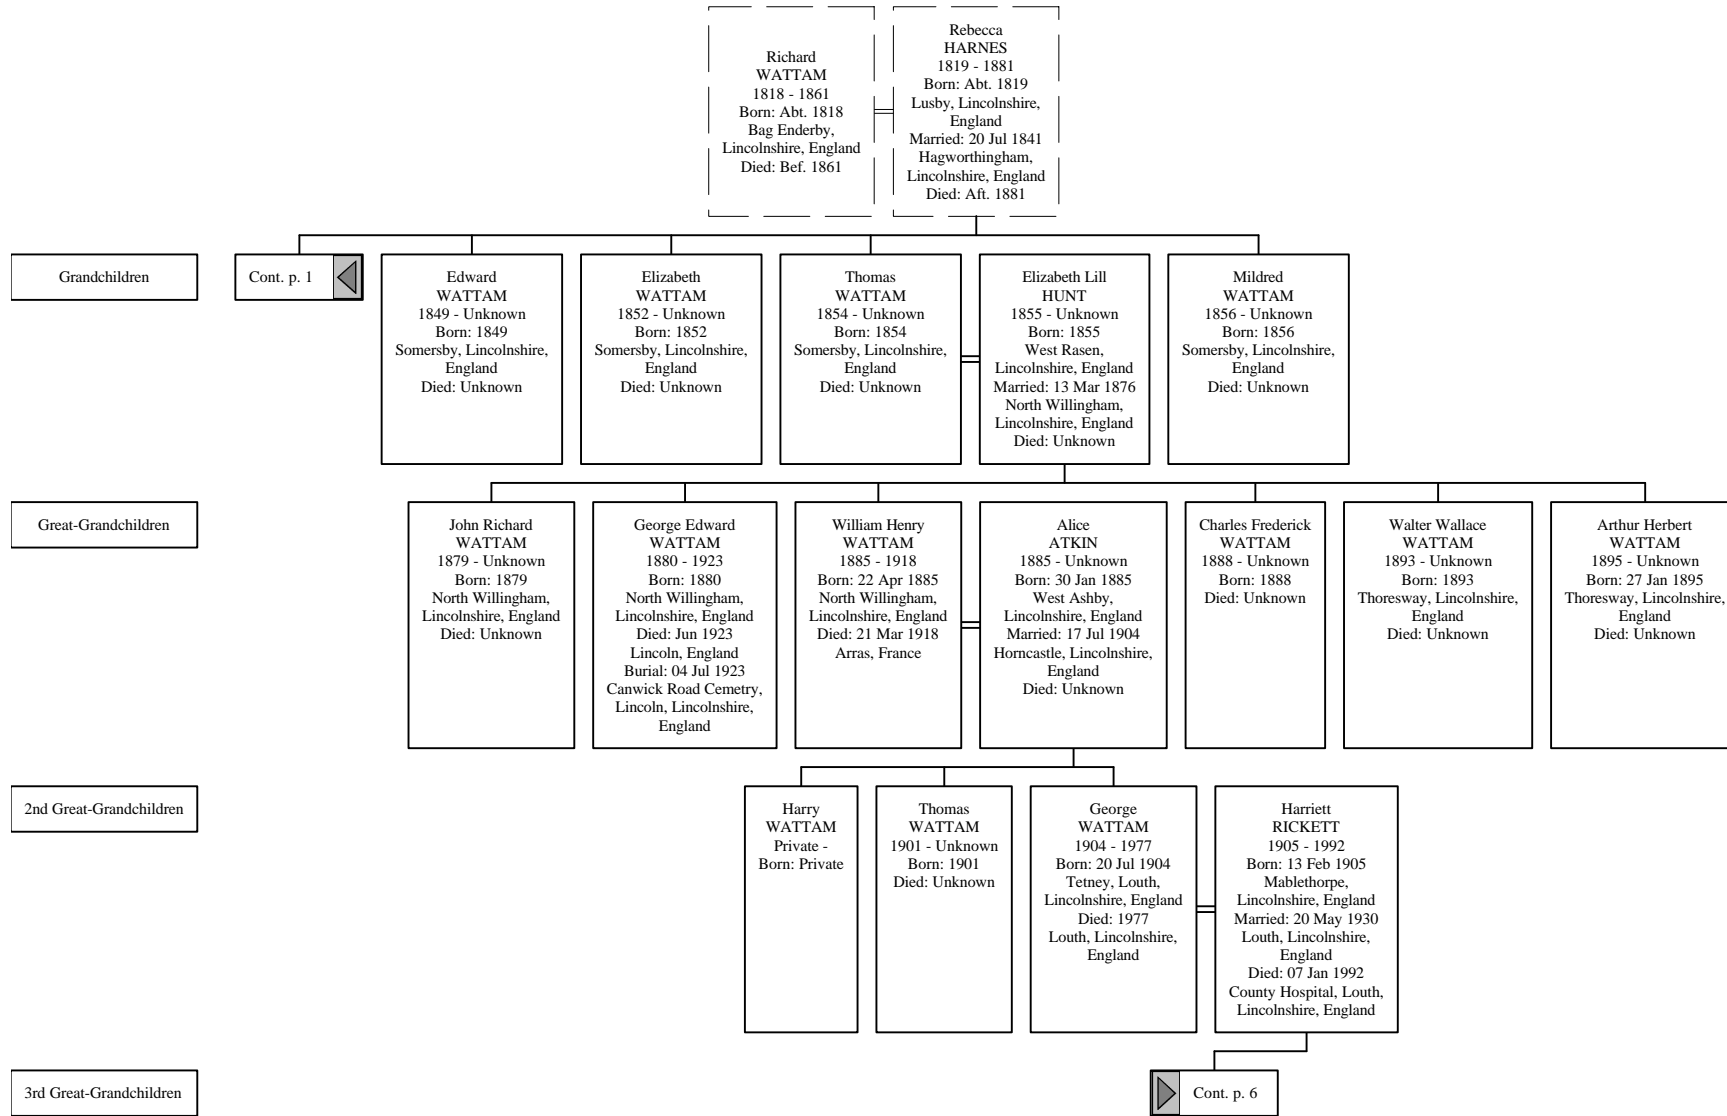

Descendants of Thomas WATTAM (1 of 12)

Descendants of Thomas WATTAM (2 of 12)

Descendants of Thomas WATTAM (3 of 12)

Descendants of Thomas WATTAM (4 of 12)

Descendants of Thomas WATTAM (5 of 12)

Descendants of Thomas WATTAM (6 of 12)

George WATTAM 1904 - 1977 Born: 20 Jul 1904 Tetney, Louth, Lincolnshire, England Died: 1977 Louth, Lincolnshire, England	Harriett RICKETT 1905 - 1992 Born: 13 Feb 1905 Mablethorpe, Lincolnshire, England Married: 20 May 1930 Louth, Lincolnshire, England Died: 07 Jan 1992 County Hospital, Louth, Lincolnshire, England
--	--

Descendants of Thomas WATTAM (7 of 12)

Descendants of Thomas WATTAM (8 of 12)

Descendants of Thomas WATTAM (9 of 12)

Descendants of Thomas WATTAM (10 of 12)

Descendants of Thomas WATTAM (11 of 12)

Descendants of Thomas WATTAM (12 of 12)