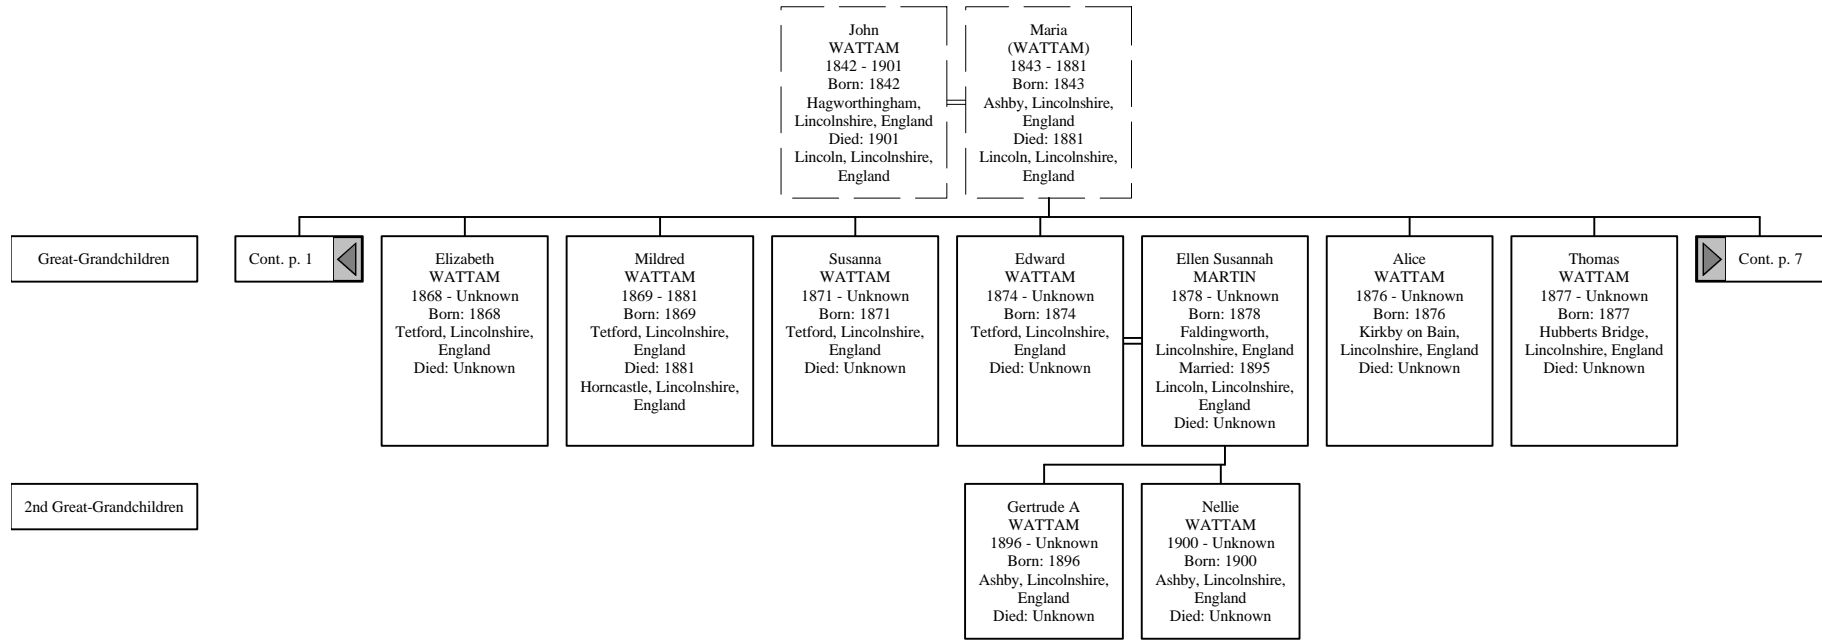

Descendants of Thomas WATTAM (1 of 12)

Descendants of Thomas WATTAM (2 of 12)

Descendants of Thomas WATTAM (3 of 12)

Descendants of Thomas WATTAM (4 of 12)

Descendants of Thomas WATTAM (5 of 12)

Descendants of Thomas WATTAM (6 of 12)

George WATTAM 1904 - 1977 Born: 20 Jul 1904 Tetney, Louth, Lincolnshire, England Died: 1977 Louth, Lincolnshire, England	Harriett RICKETT 1905 - 1992 Born: 13 Feb 1905 Mablethorpe, Lincolnshire, England Married: 20 May 1930 Louth, Lincolnshire, England Died: 07 Jan 1992 County Hospital, Louth, Lincolnshire, England
--	--

Descendants of Thomas WATTAM (7 of 12)

Descendants of Thomas WATTAM (8 of 12)

Descendants of Thomas WATTAM (9 of 12)

Descendants of Thomas WATTAM (10 of 12)

Descendants of Thomas WATTAM (11 of 12)

Descendants of Thomas WATTAM (12 of 12)