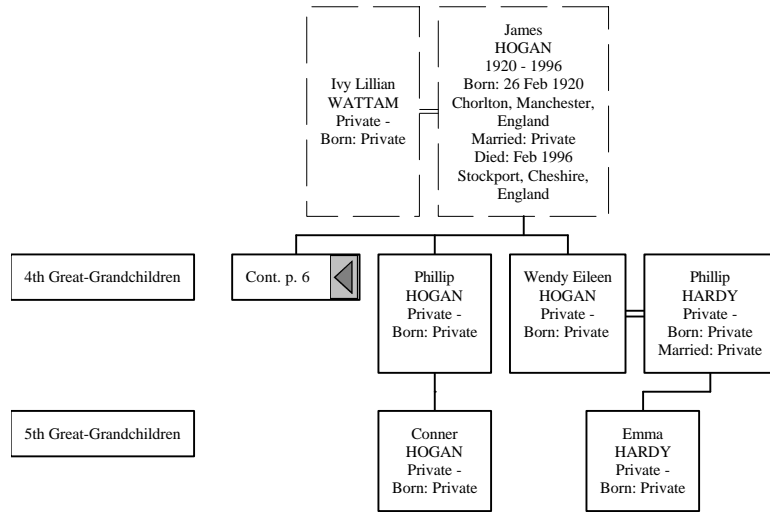

Descendants of Thomas WATTAM (9 of 12)