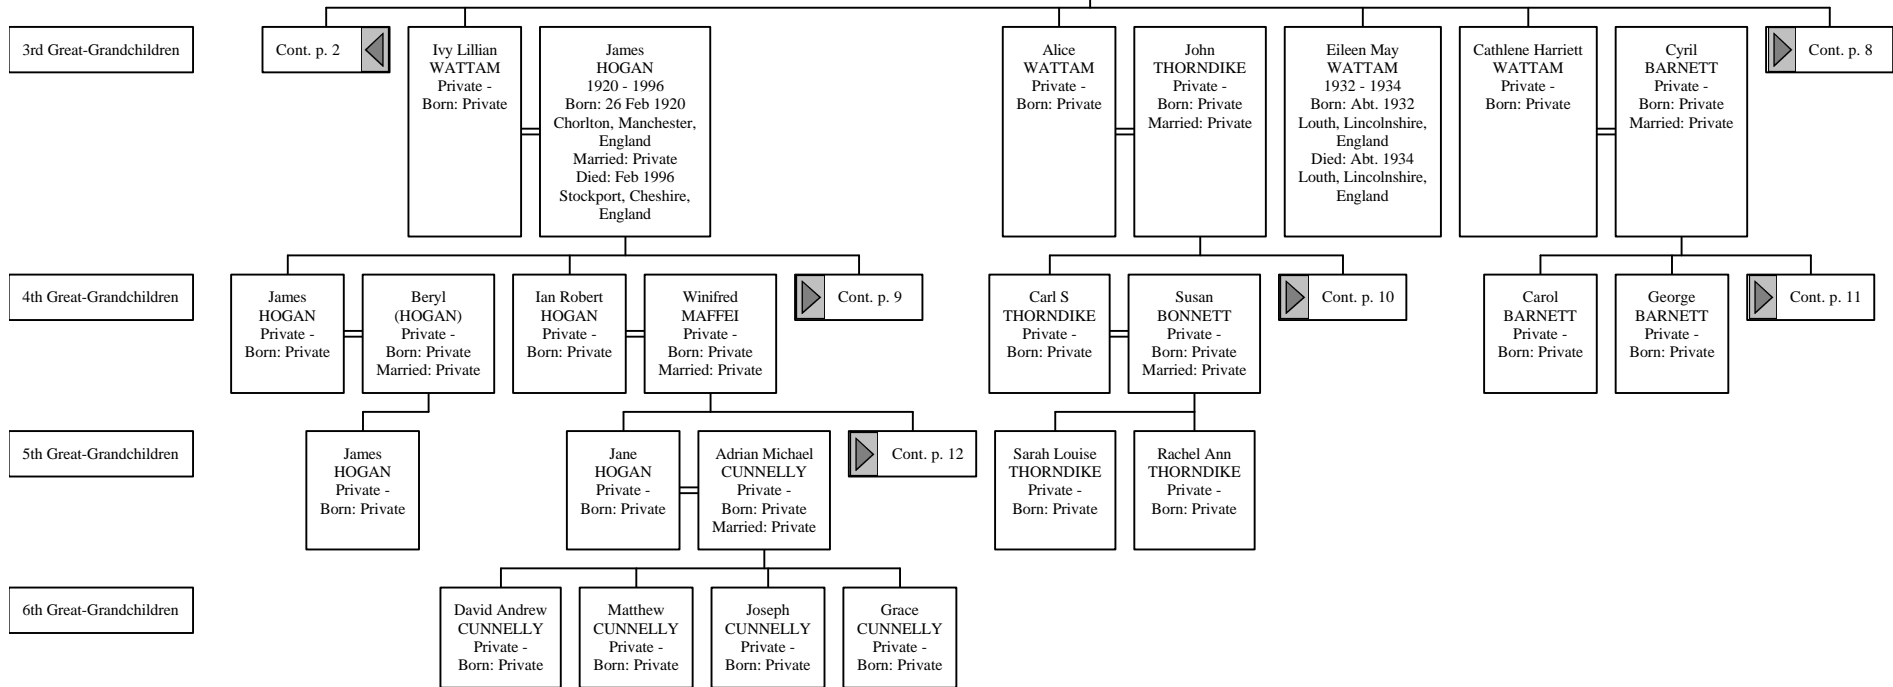

Descendants of Thomas WATTAM (1 of 12)

Descendants of Thomas WATTAM (2 of 12)

Descendants of Thomas WATTAM (3 of 12)

Descendants of Thomas WATTAM (4 of 12)

Descendants of Thomas WATTAM (5 of 12)

Descendants of Thomas WATTAM (6 of 12)

George WATTAM 1904 - 1977 Born: 20 Jul 1904 Tetney, Louth, Lincolnshire, England Died: 1977 Louth, Lincolnshire, England	Harriett RICKETT 1905 - 1992 Born: 13 Feb 1905 Mablethorpe, Lincolnshire, England Married: 20 May 1930 Louth, Lincolnshire, England Died: 07 Jan 1992 County Hospital, Louth, Lincolnshire, England
--	--

Descendants of Thomas WATTAM (7 of 12)

Descendants of Thomas WATTAM (8 of 12)

Descendants of Thomas WATTAM (9 of 12)

Descendants of Thomas WATTAM (10 of 12)

Descendants of Thomas WATTAM (11 of 12)

Descendants of Thomas WATTAM (12 of 12)