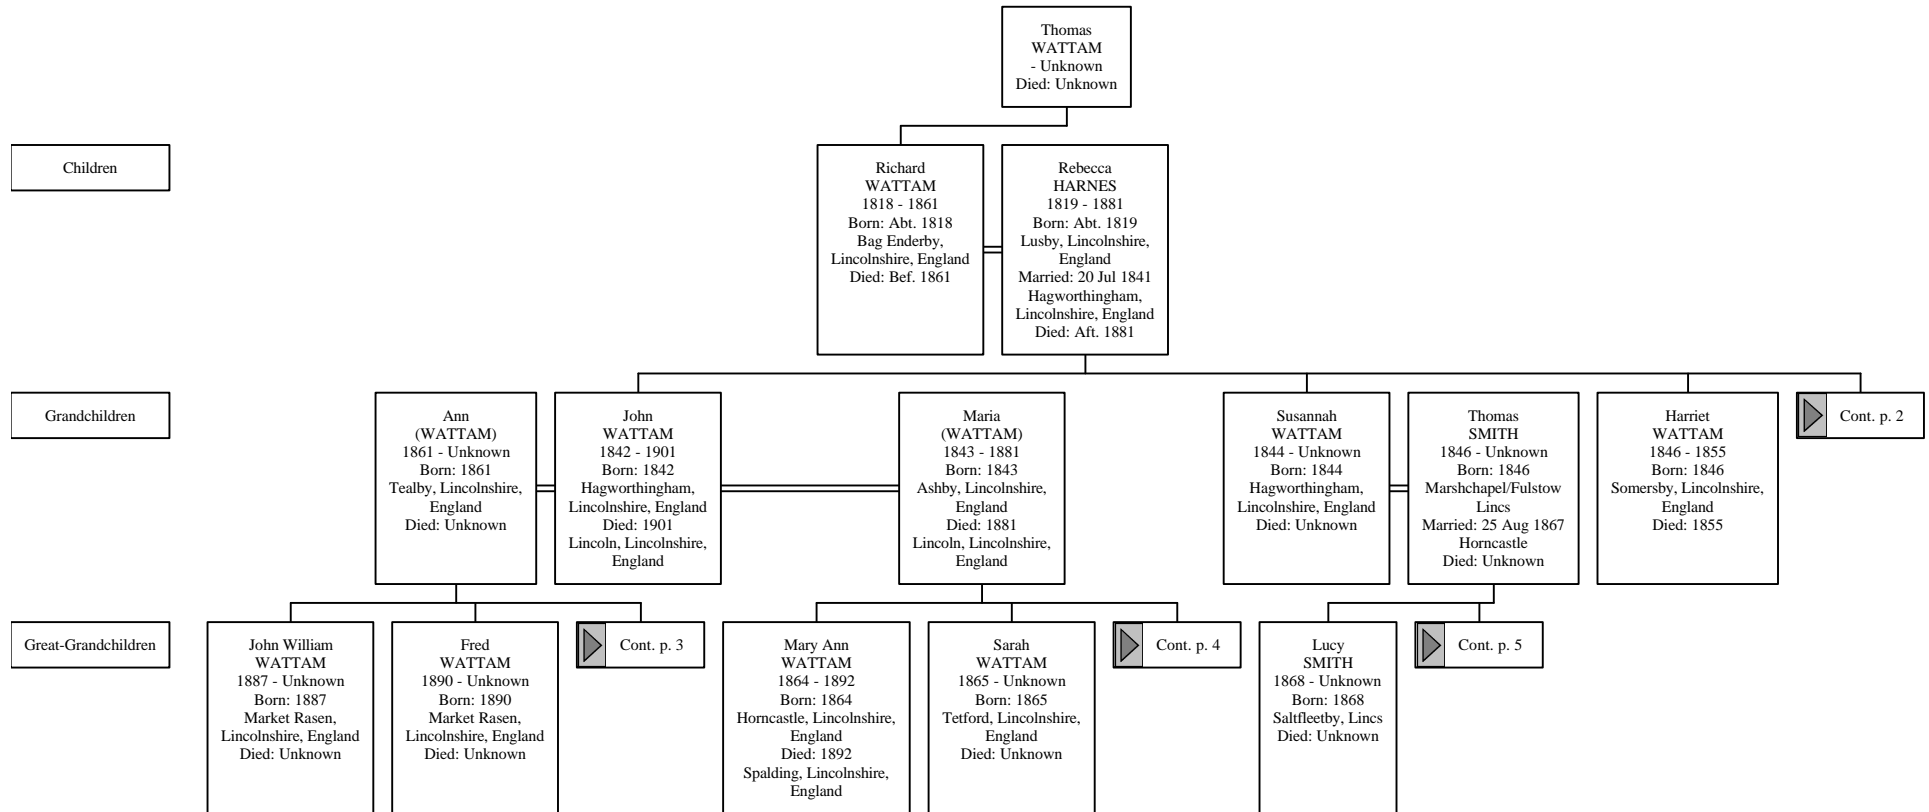

Descendants of Thomas WATTAM (1 of 12)

Descendants of Thomas WATTAM (2 of 12)

Descendants of Thomas WATTAM (3 of 12)

Descendants of Thomas WATTAM (4 of 12)

Descendants of Thomas WATTAM (5 of 12)

Descendants of Thomas WATTAM (6 of 12)

George WATTAM 1904 - 1977 Born: 20 Jul 1904 Tetney, Louth, Lincolnshire, England Died: 1977 Louth, Lincolnshire, England	Harriett RICKETT 1905 - 1992 Born: 13 Feb 1905 Mablethorpe, Lincolnshire, England Married: 20 May 1930 Louth, Lincolnshire, England Died: 07 Jan 1992 County Hospital, Louth, Lincolnshire, England
--	--

Descendants of Thomas WATTAM (7 of 12)

Descendants of Thomas WATTAM (8 of 12)

Descendants of Thomas WATTAM (9 of 12)

Descendants of Thomas WATTAM (10 of 12)

Descendants of Thomas WATTAM (11 of 12)

Descendants of Thomas WATTAM (12 of 12)