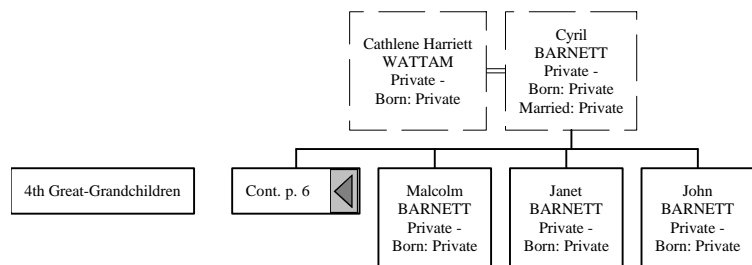

George WATTAM 1904 - 1977 Born: 20 Jul 1904 Tetney, Louth, Lincolnshire, England Died: 1977 Louth, Lincolnshire, England	Harriett RICKETT 1905 - 1992 Born: 13 Feb 1905 Mablethorpe, Lincolnshire, England Married: 20 May 1930 Louth, Lincolnshire, England Died: 07 Jan 1992 County Hospital, Louth, Lincolnshire, England
--	--

Descendants of Thomas WATTAM (7 of 12)

Descendants of Thomas WATTAM (8 of 12)

Descendants of Thomas WATTAM (9 of 12)

Descendants of Thomas WATTAM (10 of 12)

Descendants of Thomas WATTAM (11 of 12)

Descendants of Thomas WATTAM (12 of 12)