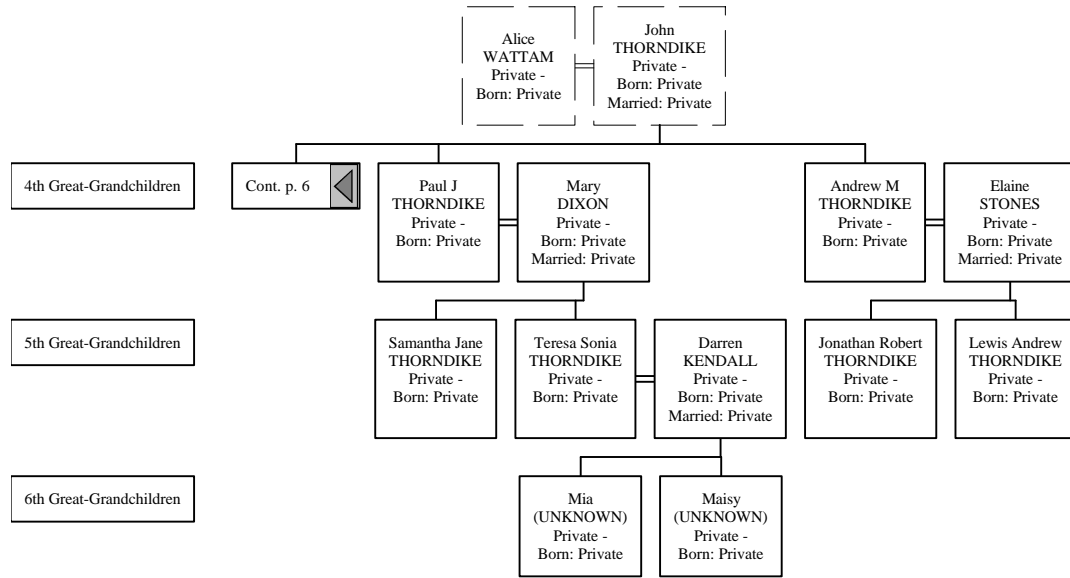

George WATTAM 1904 - 1977 Born: 20 Jul 1904 Tetney, Louth, Lincolnshire, England Died: 1977 Louth, Lincolnshire, England	Harriett RICKETT 1905 - 1992 Born: 13 Feb 1905 Mablethorpe, Lincolnshire, England Married: 20 May 1930 Louth, Lincolnshire, England Died: 07 Jan 1992 County Hospital, Louth, Lincolnshire, England
--	--

Descendants of Thomas WATTAM (7 of 12)

Descendants of Thomas WATTAM (8 of 12)

Descendants of Thomas WATTAM (9 of 12)

Descendants of Thomas WATTAM (10 of 12)

Descendants of Thomas WATTAM (11 of 12)

Descendants of Thomas WATTAM (12 of 12)