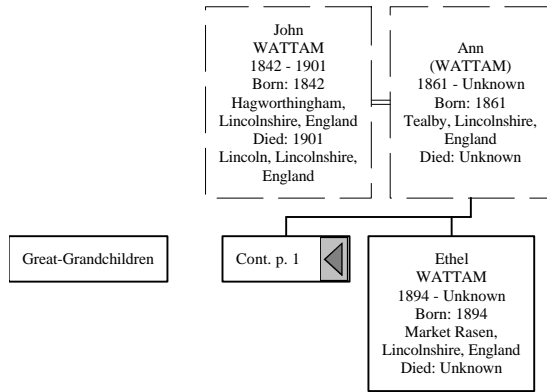

Descendants of Thomas WATTAM (1 of 12)

Descendants of Thomas WATTAM (2 of 12)

Descendants of Thomas WATTAM (3 of 12)

Descendants of Thomas WATTAM (4 of 12)

Descendants of Thomas WATTAM (5 of 12)

Descendants of Thomas WATTAM (6 of 12)

George WATTAM 1904 - 1977 Born: 20 Jul 1904 Tetney, Louth, Lincolnshire, England Died: 1977 Louth, Lincolnshire, England	Harriett RICKETT 1905 - 1992 Born: 13 Feb 1905 Mablethorpe, Lincolnshire, England Married: 20 May 1930 Louth, Lincolnshire, England Died: 07 Jan 1992 County Hospital, Louth, Lincolnshire, England
--	--

Descendants of Thomas WATTAM (7 of 12)

Descendants of Thomas WATTAM (8 of 12)

Descendants of Thomas WATTAM (9 of 12)

Descendants of Thomas WATTAM (10 of 12)

Descendants of Thomas WATTAM (11 of 12)

Descendants of Thomas WATTAM (12 of 12)