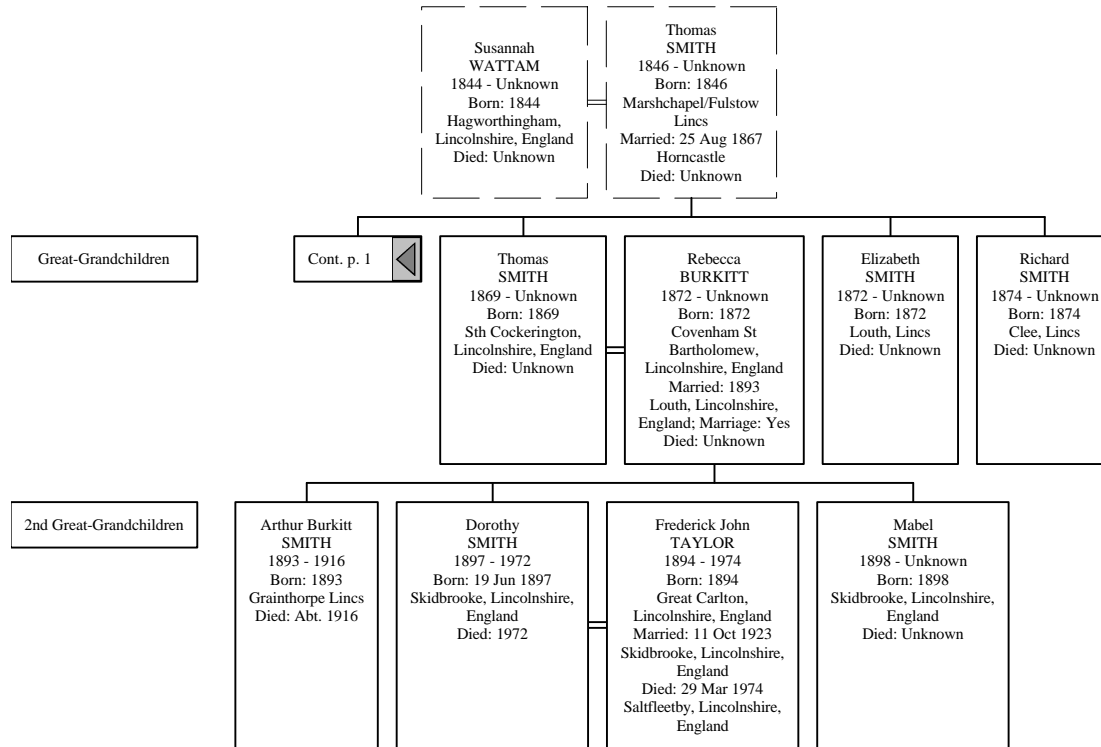

Descendants of Thomas WATTAM (1 of 12)

Descendants of Thomas WATTAM (2 of 12)

Descendants of Thomas WATTAM (3 of 12)

Descendants of Thomas WATTAM (4 of 12)

Descendants of Thomas WATTAM (5 of 12)

Descendants of Thomas WATTAM (6 of 12)

George WATTAM 1904 - 1977 Born: 20 Jul 1904 Tetney, Louth, Lincolnshire, England Died: 1977 Louth, Lincolnshire, England	Harriett RICKETT 1905 - 1992 Born: 13 Feb 1905 Mablethorpe, Lincolnshire, England Married: 20 May 1930 Louth, Lincolnshire, England Died: 07 Jan 1992 County Hospital, Louth, Lincolnshire, England
--	--

Descendants of Thomas WATTAM (7 of 12)

Descendants of Thomas WATTAM (8 of 12)

Descendants of Thomas WATTAM (9 of 12)

Descendants of Thomas WATTAM (10 of 12)

Descendants of Thomas WATTAM (11 of 12)

Descendants of Thomas WATTAM (12 of 12)