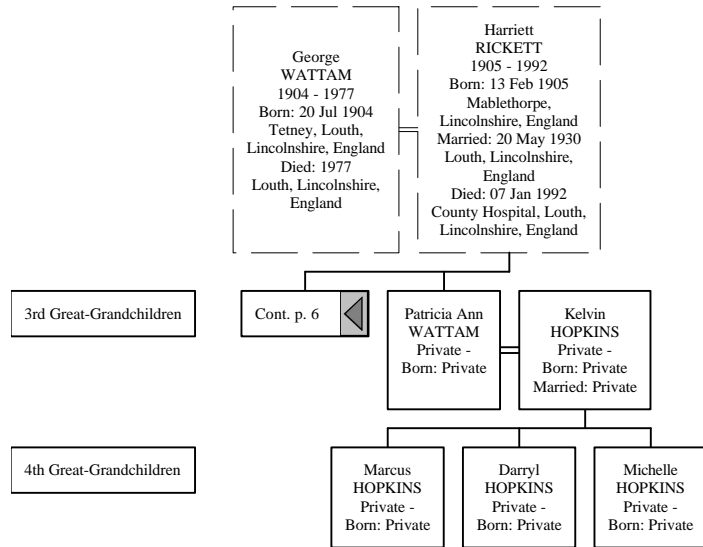

Descendants of Thomas WATTAM (1 of 12)

Descendants of Thomas WATTAM (2 of 12)

Descendants of Thomas WATTAM (3 of 12)

Descendants of Thomas WATTAM (4 of 12)

Descendants of Thomas WATTAM (5 of 12)

Descendants of Thomas WATTAM (6 of 12)

George WATTAM 1904 - 1977 Born: 20 Jul 1904 Tetney, Louth, Lincolnshire, England Died: 1977 Louth, Lincolnshire, England	Harriett RICKETT 1905 - 1992 Born: 13 Feb 1905 Mablethorpe, Lincolnshire, England Married: 20 May 1930 Louth, Lincolnshire, England Died: 07 Jan 1992 County Hospital, Louth, Lincolnshire, England
--	--

Descendants of Thomas WATTAM (7 of 12)

Descendants of Thomas WATTAM (8 of 12)

Descendants of Thomas WATTAM (9 of 12)

Descendants of Thomas WATTAM (10 of 12)

Descendants of Thomas WATTAM (11 of 12)

Descendants of Thomas WATTAM (12 of 12)