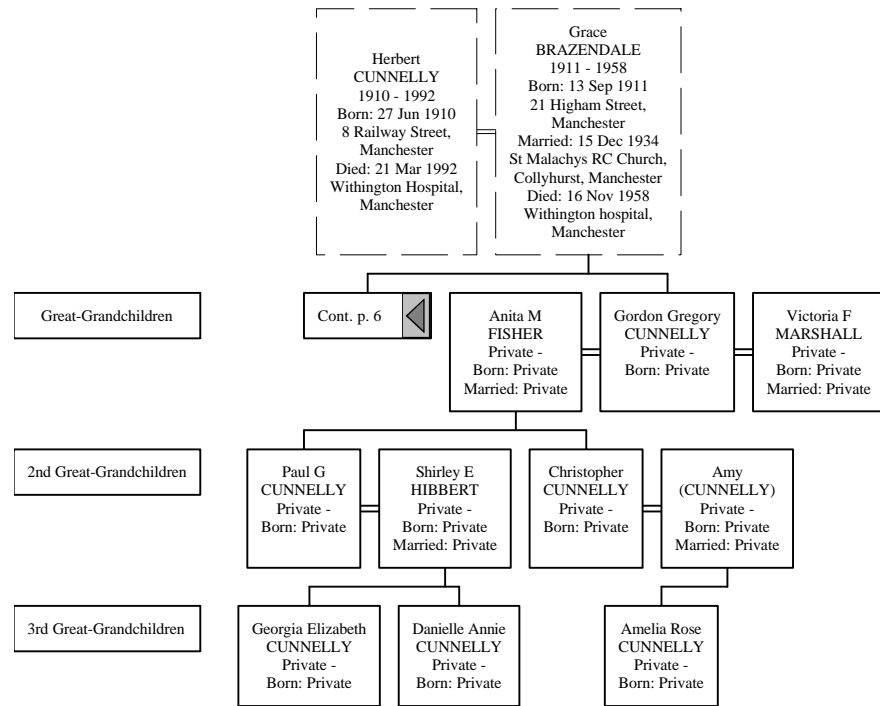

Descendants of Denis CUNNELLY (8 of 11)