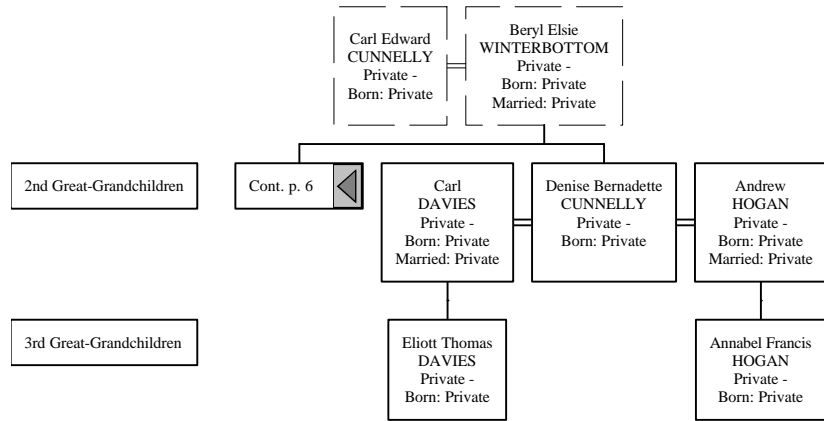

Descendants of Denis CUNNELLY (9 of 11)