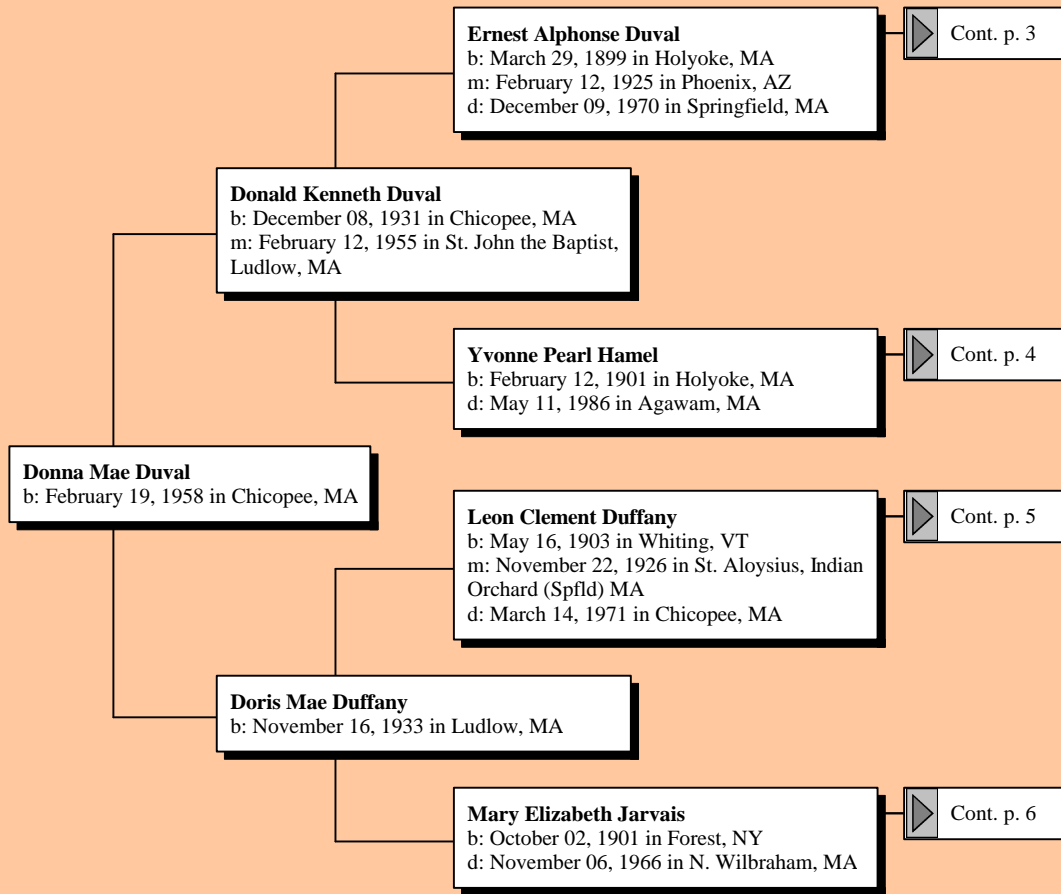

Table of Contents

Ancestor Tree of Donna Mae Duval.....	2
Kinship Report of Donna Mae Duval	16
Index	23

Ancestors of Donna Mae Duval