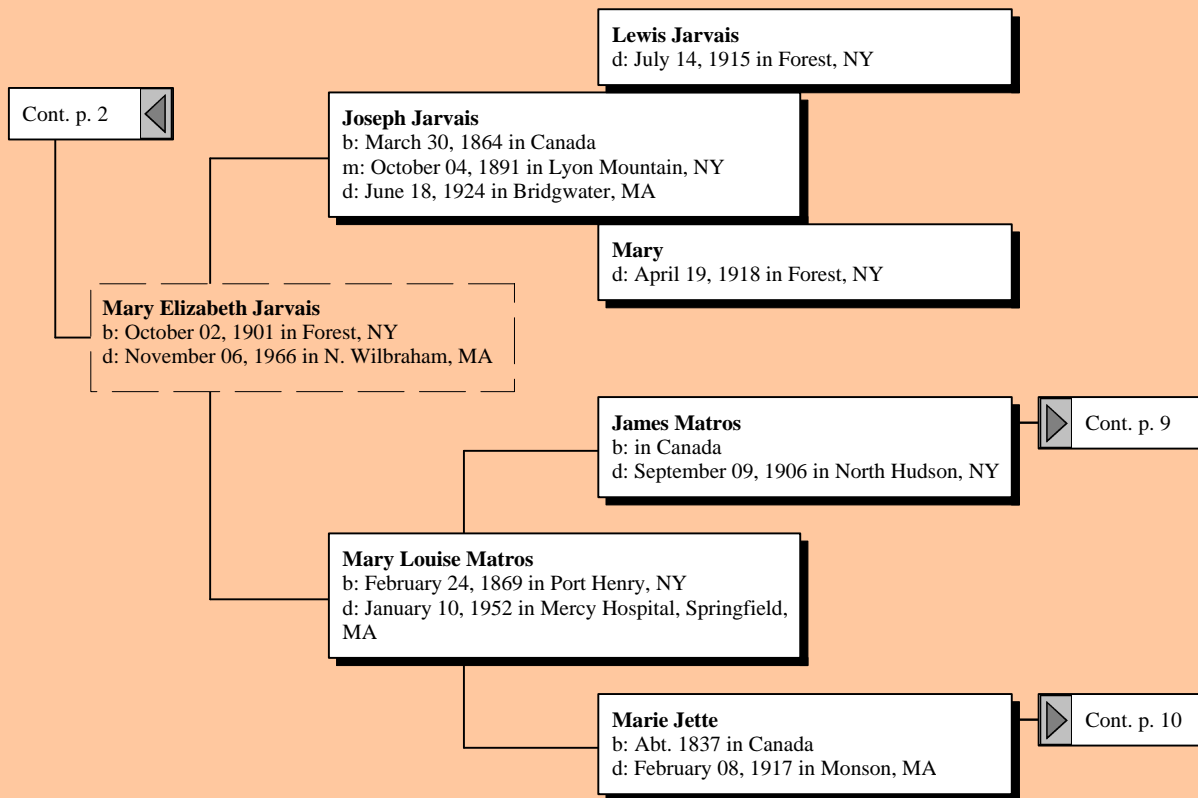

Ancestors of Donna Mae Duval