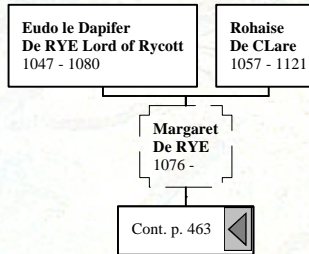

Jacquel

Ancestors of Jacquel C Finley

28th Great-Grandparents

27th Great-Grandparents

26th Great-Grandparents