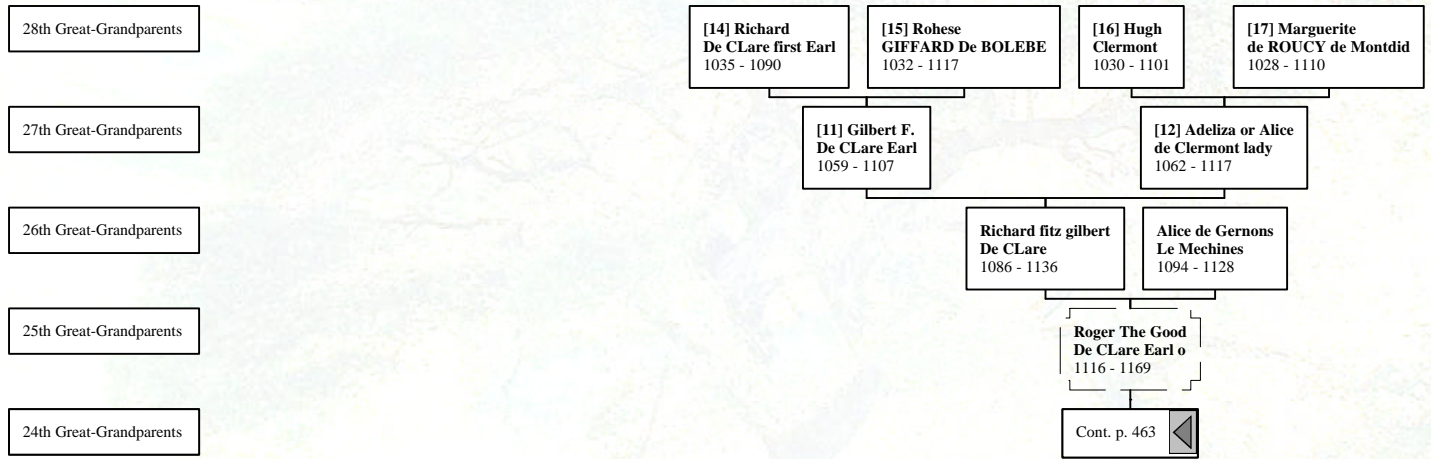

24th Great-Grandparents

[20] Richard (Hasulfe)  
de Saint HILLARY  
1090 -

[18] James  
de Saint HILLARY  
1107 - 1154

[19] Aveline  
1109 -

[13] Matilda d  
St HILLARY  
1132 -

Cont. p. 463

Jacqueli

*Ancestors of Jacqueli C Finley*