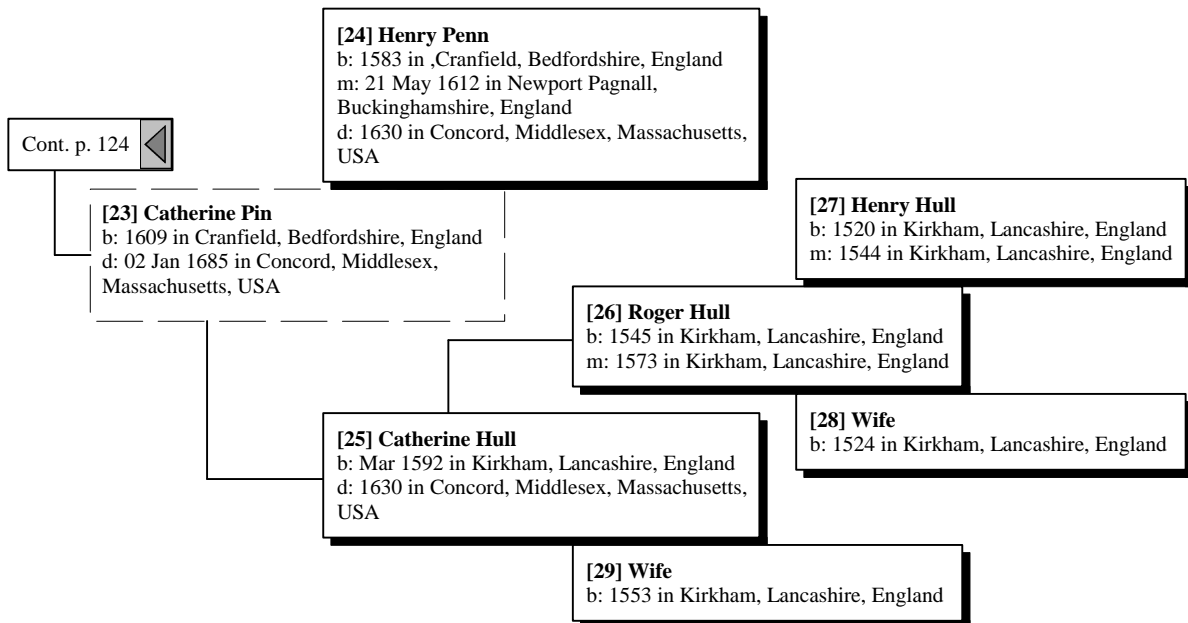

Ancestors of David Thomas Golden