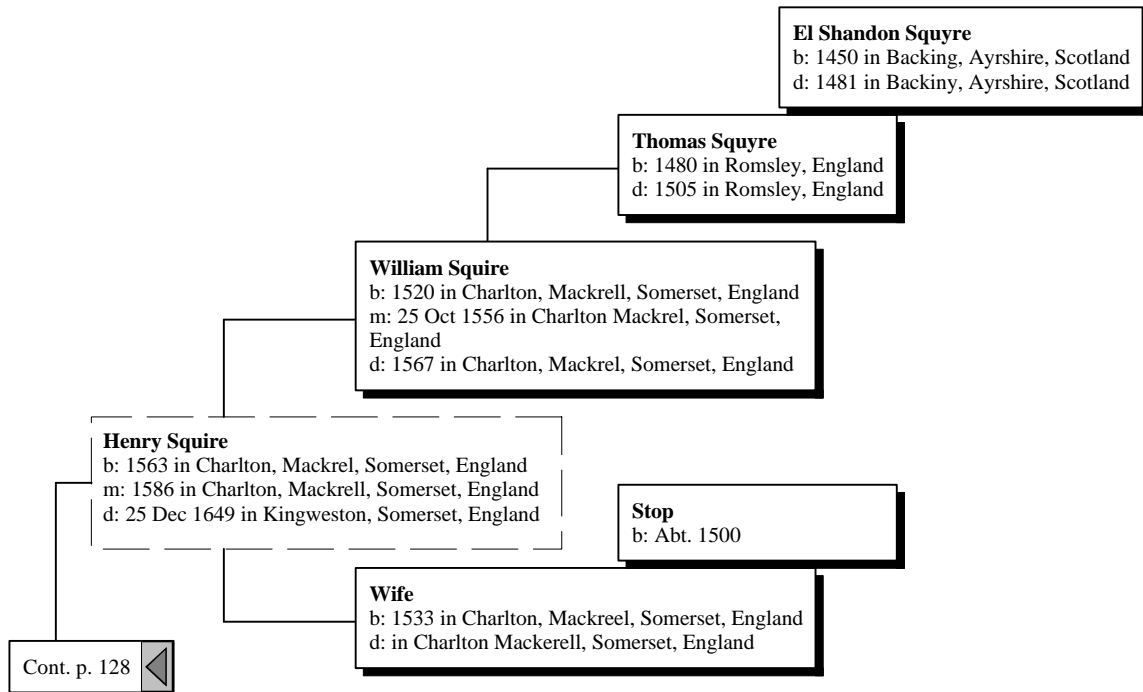

Ancestors of David Thomas Golden