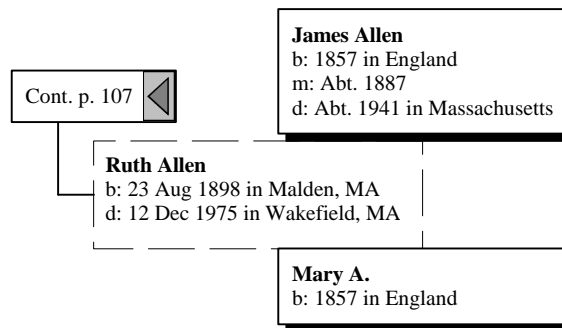

Ancestors of David Thomas Golden