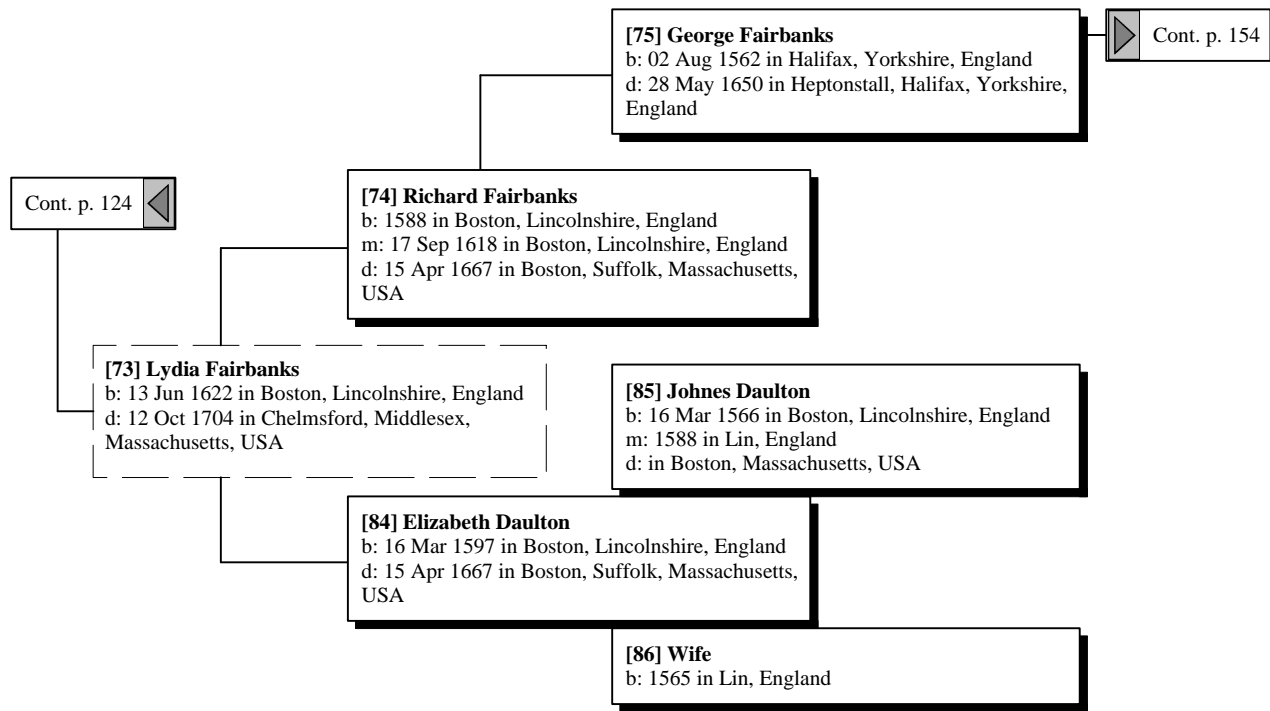

Ancestors of David Thomas Golden