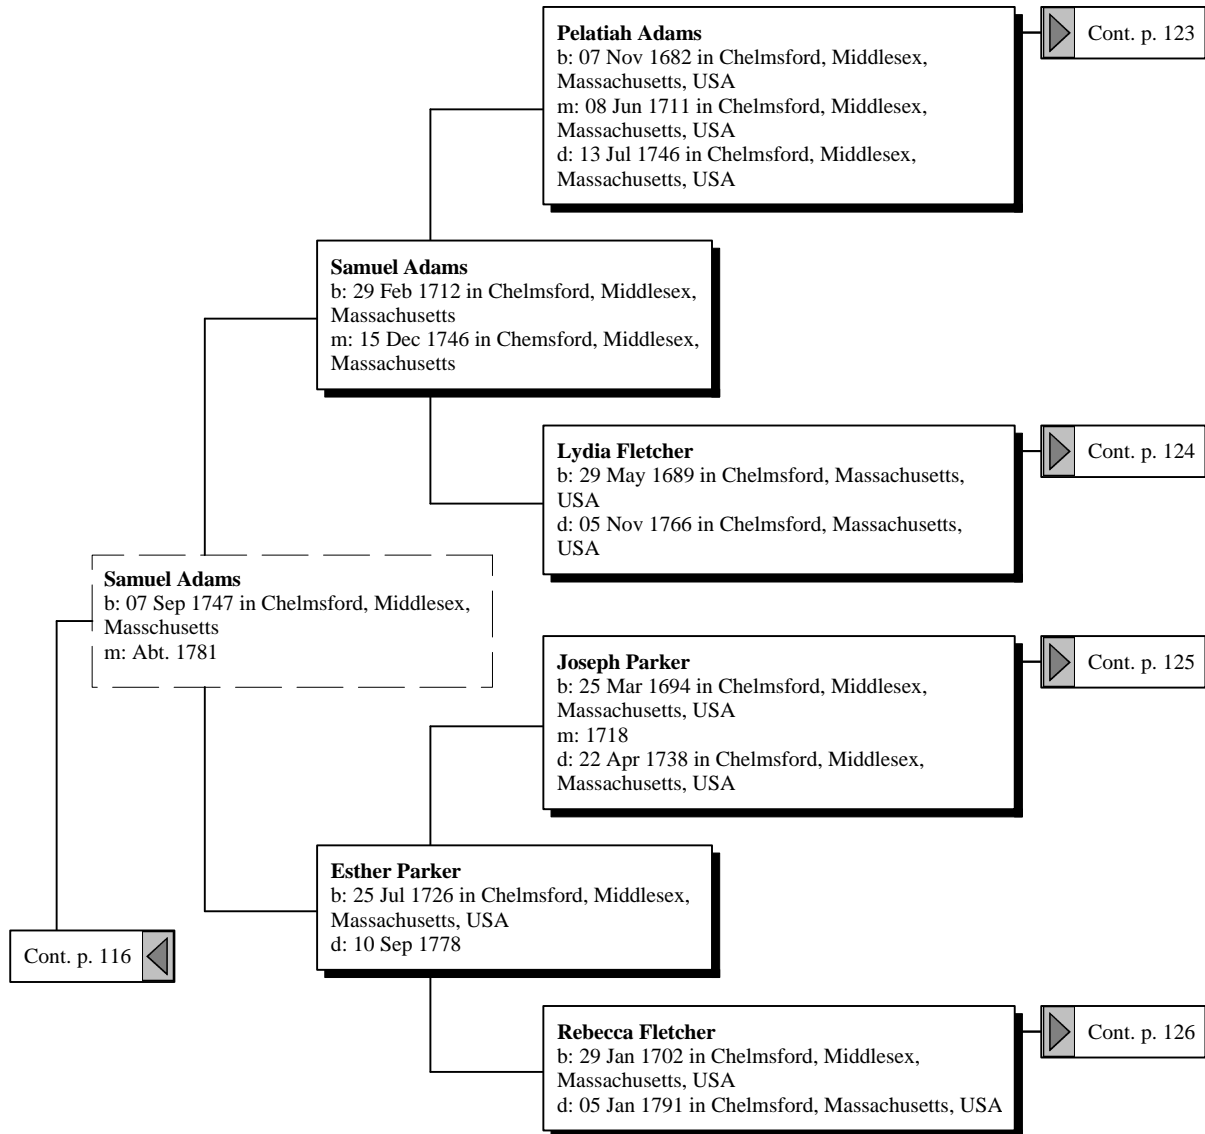

Catherine Dee

b: Abt. 1860

Ancestors of David Thomas Golden

Ancestors of David Thomas Golden

Ancestors of David Thomas Golden

Ancestors of David Thomas Golden

Ancestors of David Thomas Golden

Ancestors of David Thomas Golden