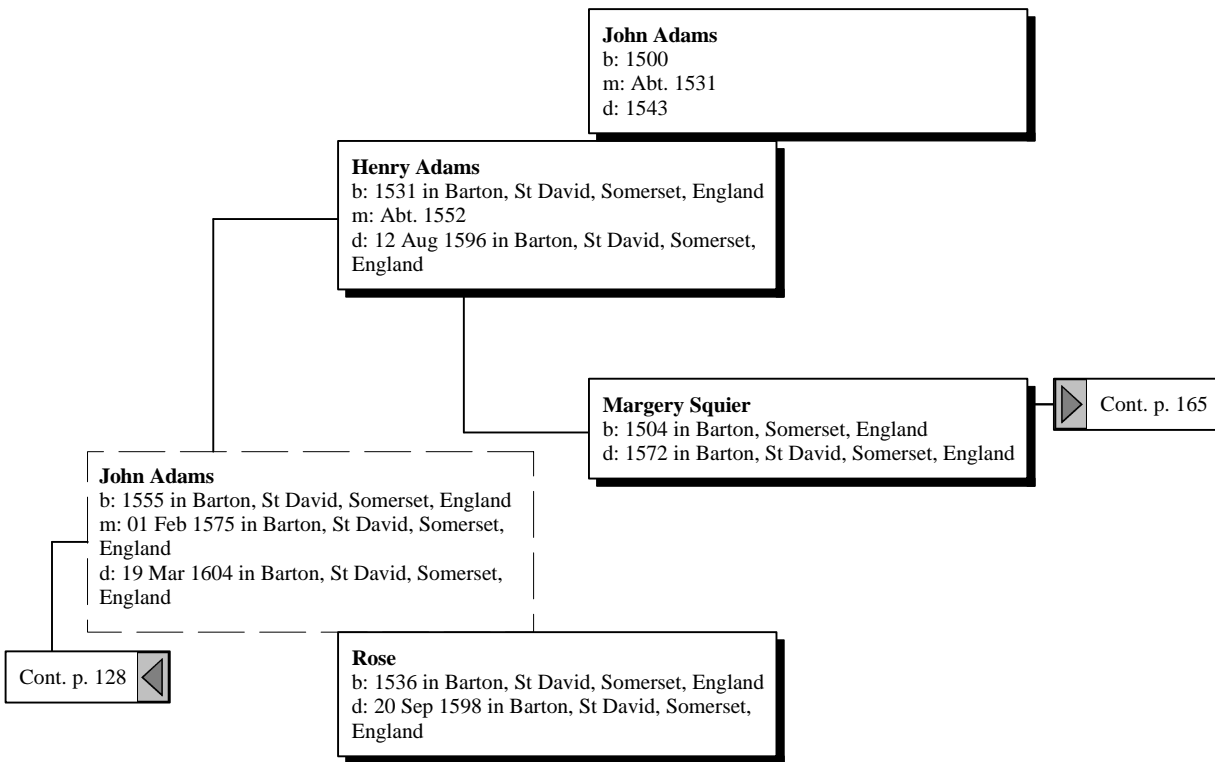

Ancestors of David Thomas Golden

Ancestors of David Thomas Golden

Ancestors of David Thomas Golden

Ancestors of David Thomas Golden

Ancestors of David Thomas Golden

Cont. p. 128 

Dead End Mackrell
b: Abt. 1545
m: Abt. 1565