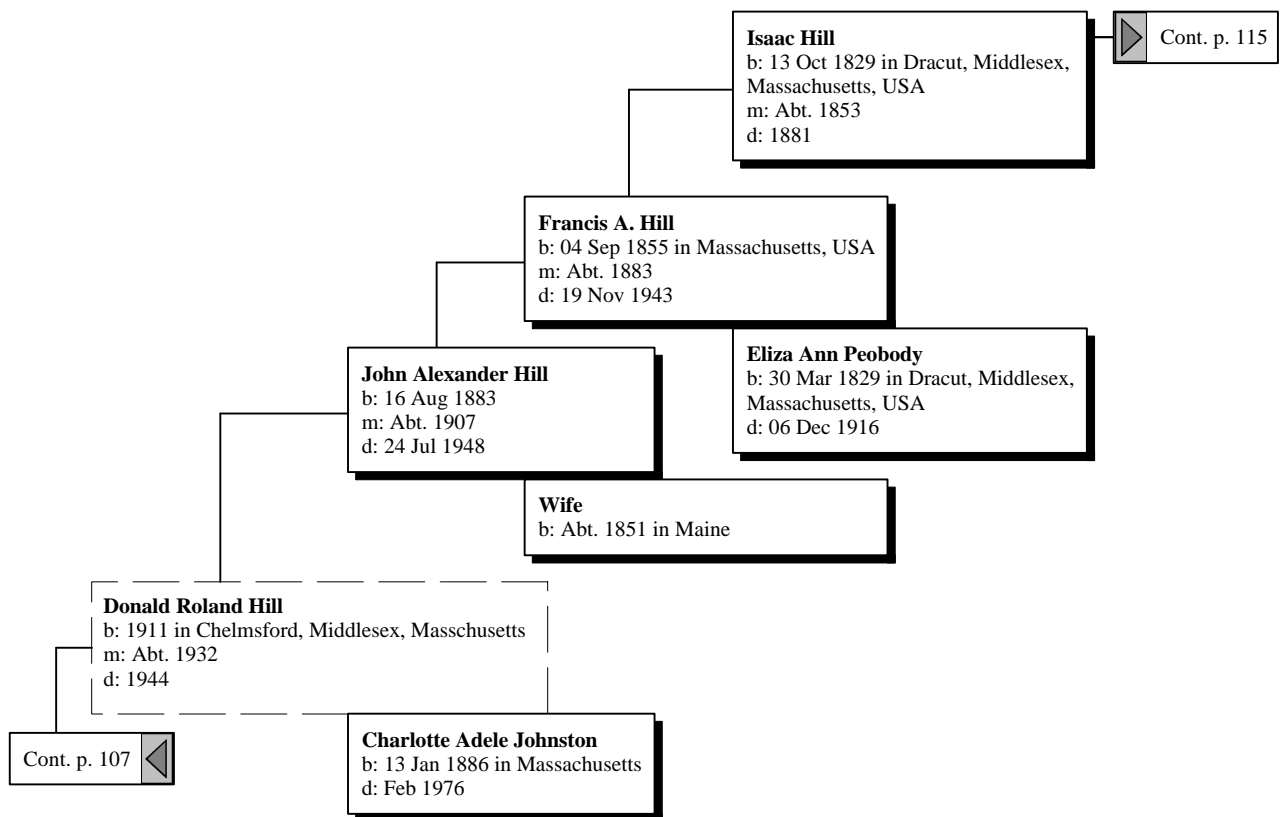

Ancestors of David Thomas Golden