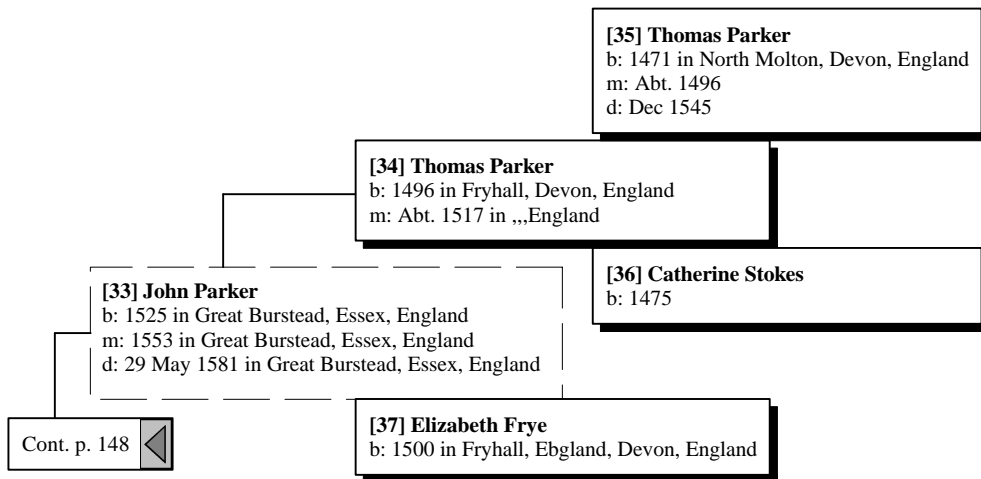

Ancestors of David Thomas Golden

Ancestors of David Thomas Golden

Ancestors of David Thomas Golden

[43] Thomas Drake

b: 1460 in Great Waltham, Essex, England
m: 1518 in Great Waltham, Essex, England
d: 27 Nov 1541 in Slamsey, White Notley, Essex,
England