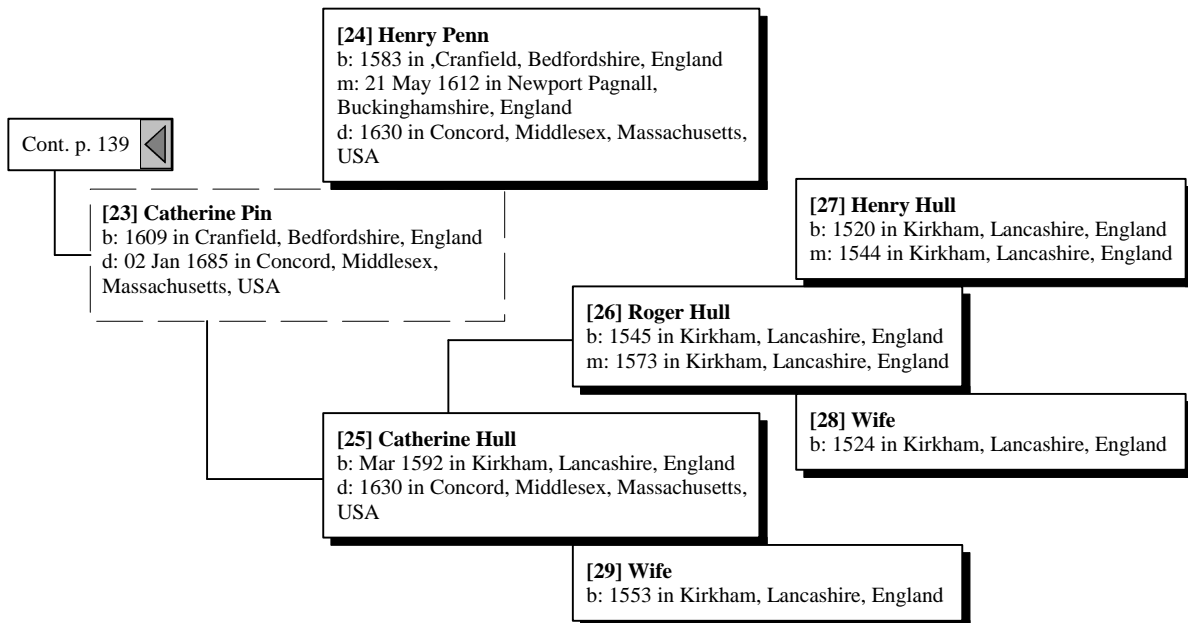

Ancestors of David Thomas Golden