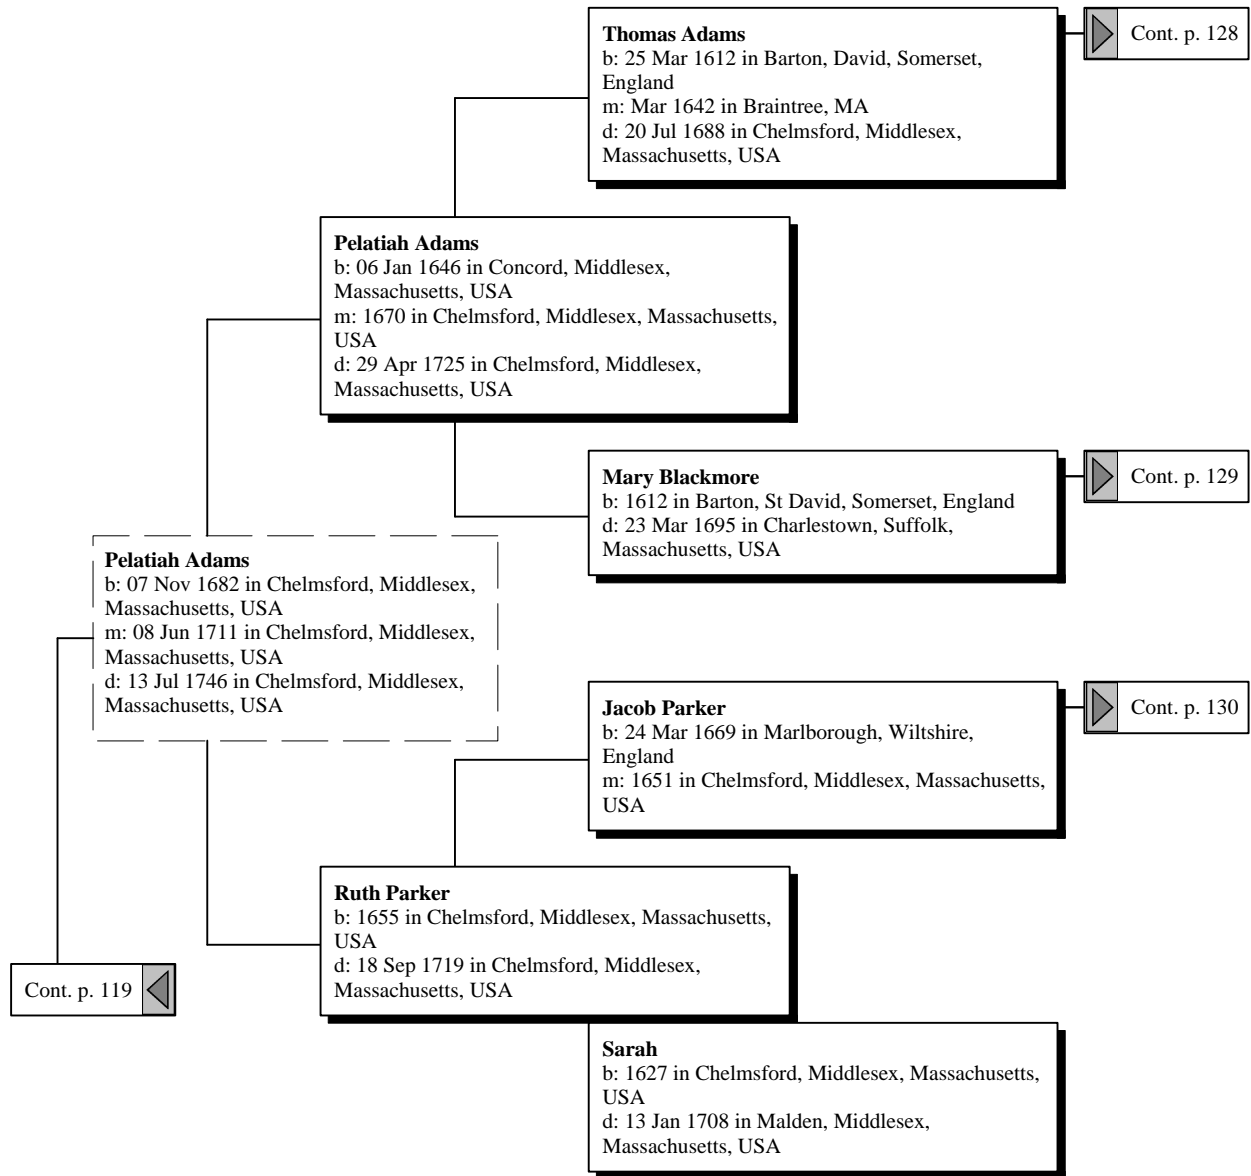

Ancestors of David Thomas Golden