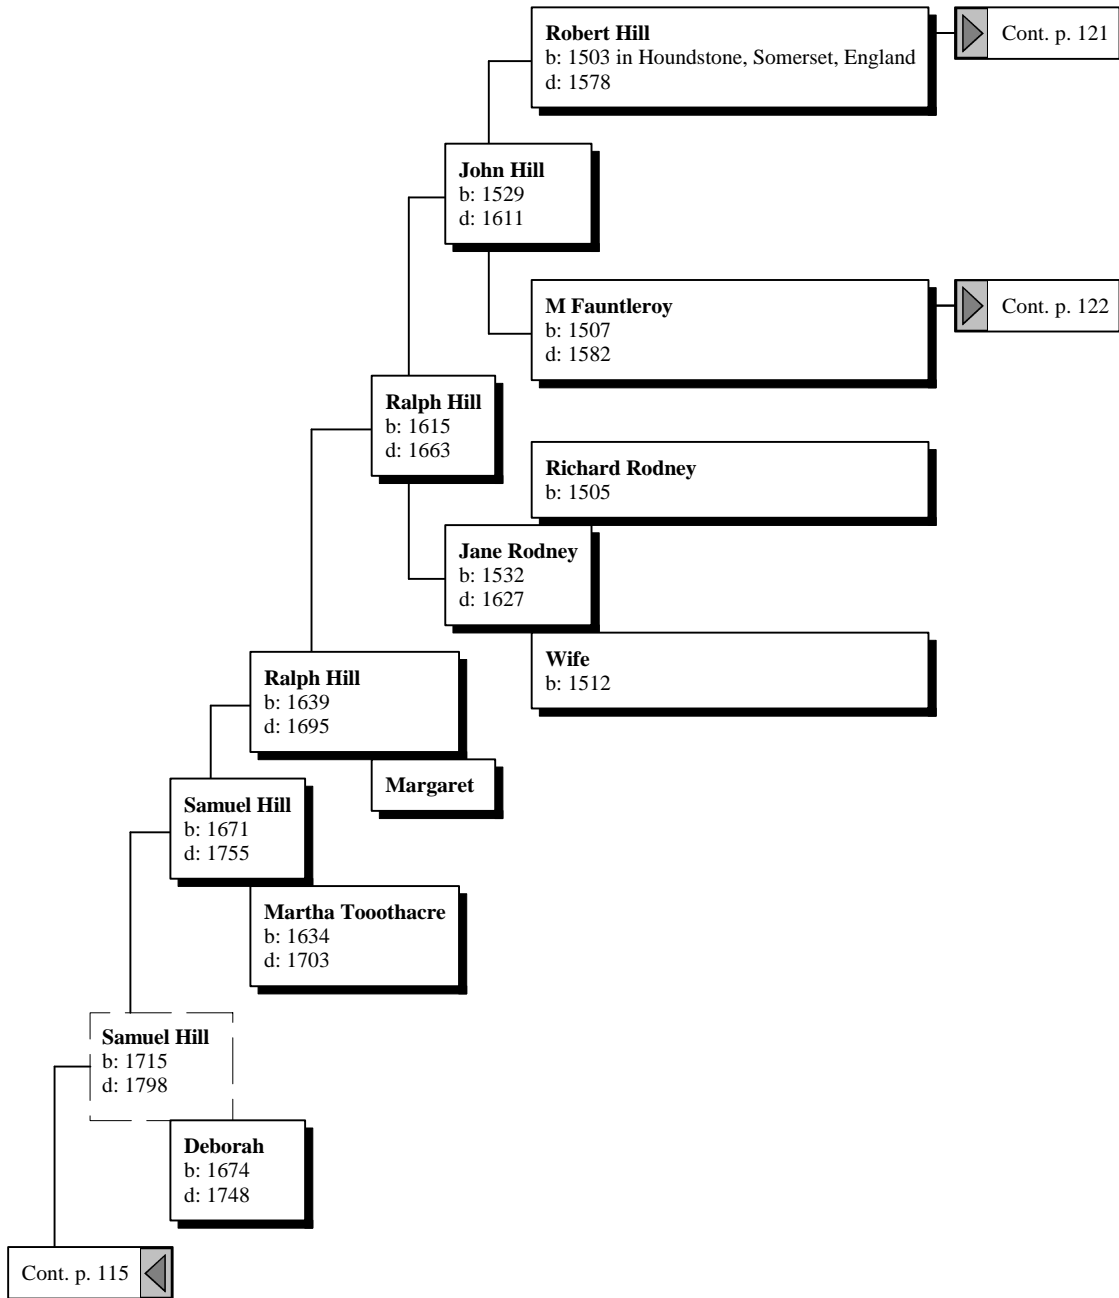

Catherine Dee

b: Abt. 1860

Ancestors of David Thomas Golden

Ancestors of David Thomas Golden

Ancestors of David Thomas Golden

Ancestors of David Thomas Golden

Ancestors of David Thomas Golden

Ancestors of David Thomas Golden