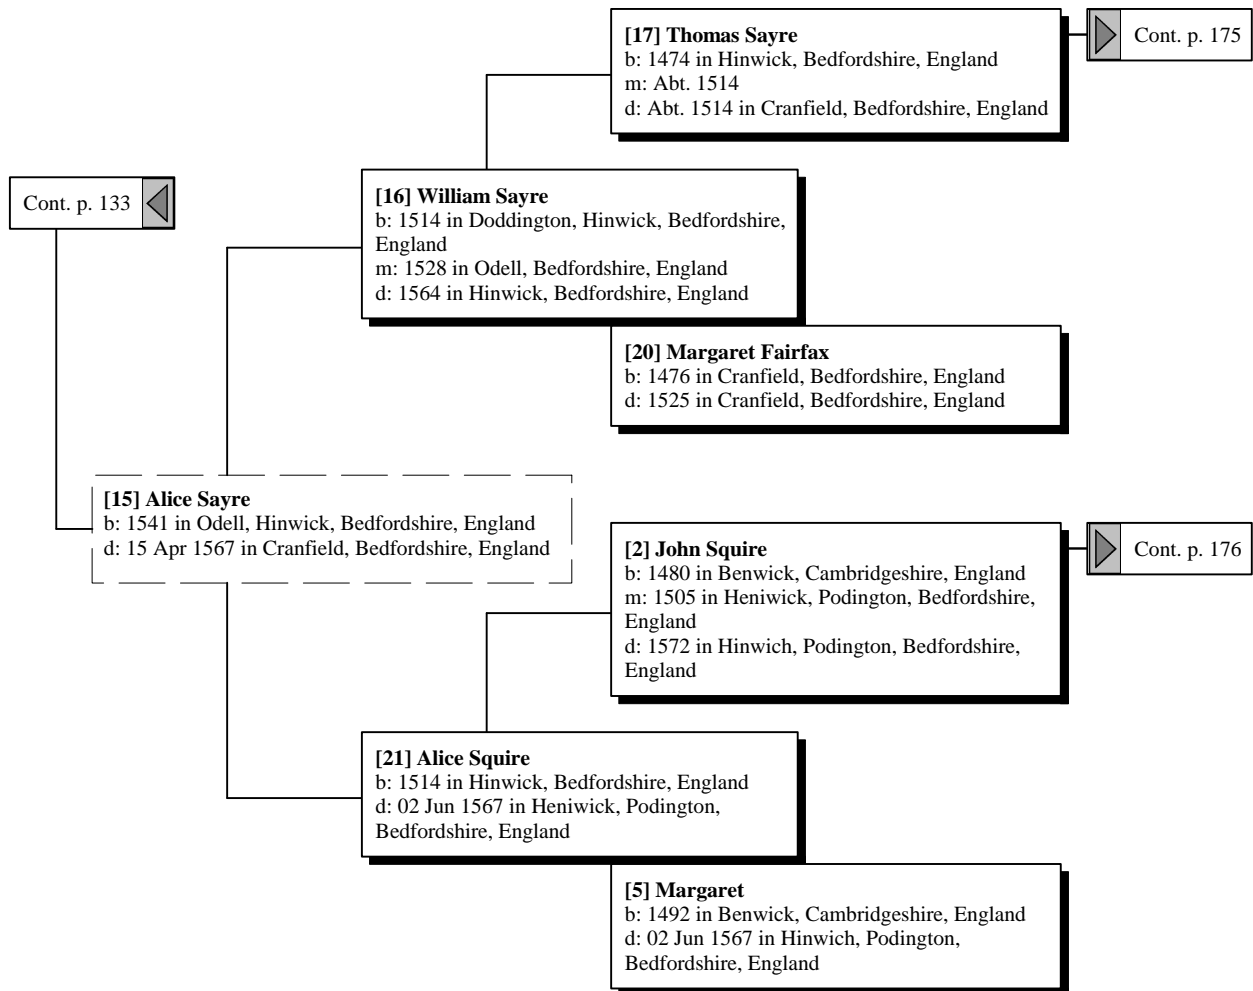

Ancestors of David Thomas Golden