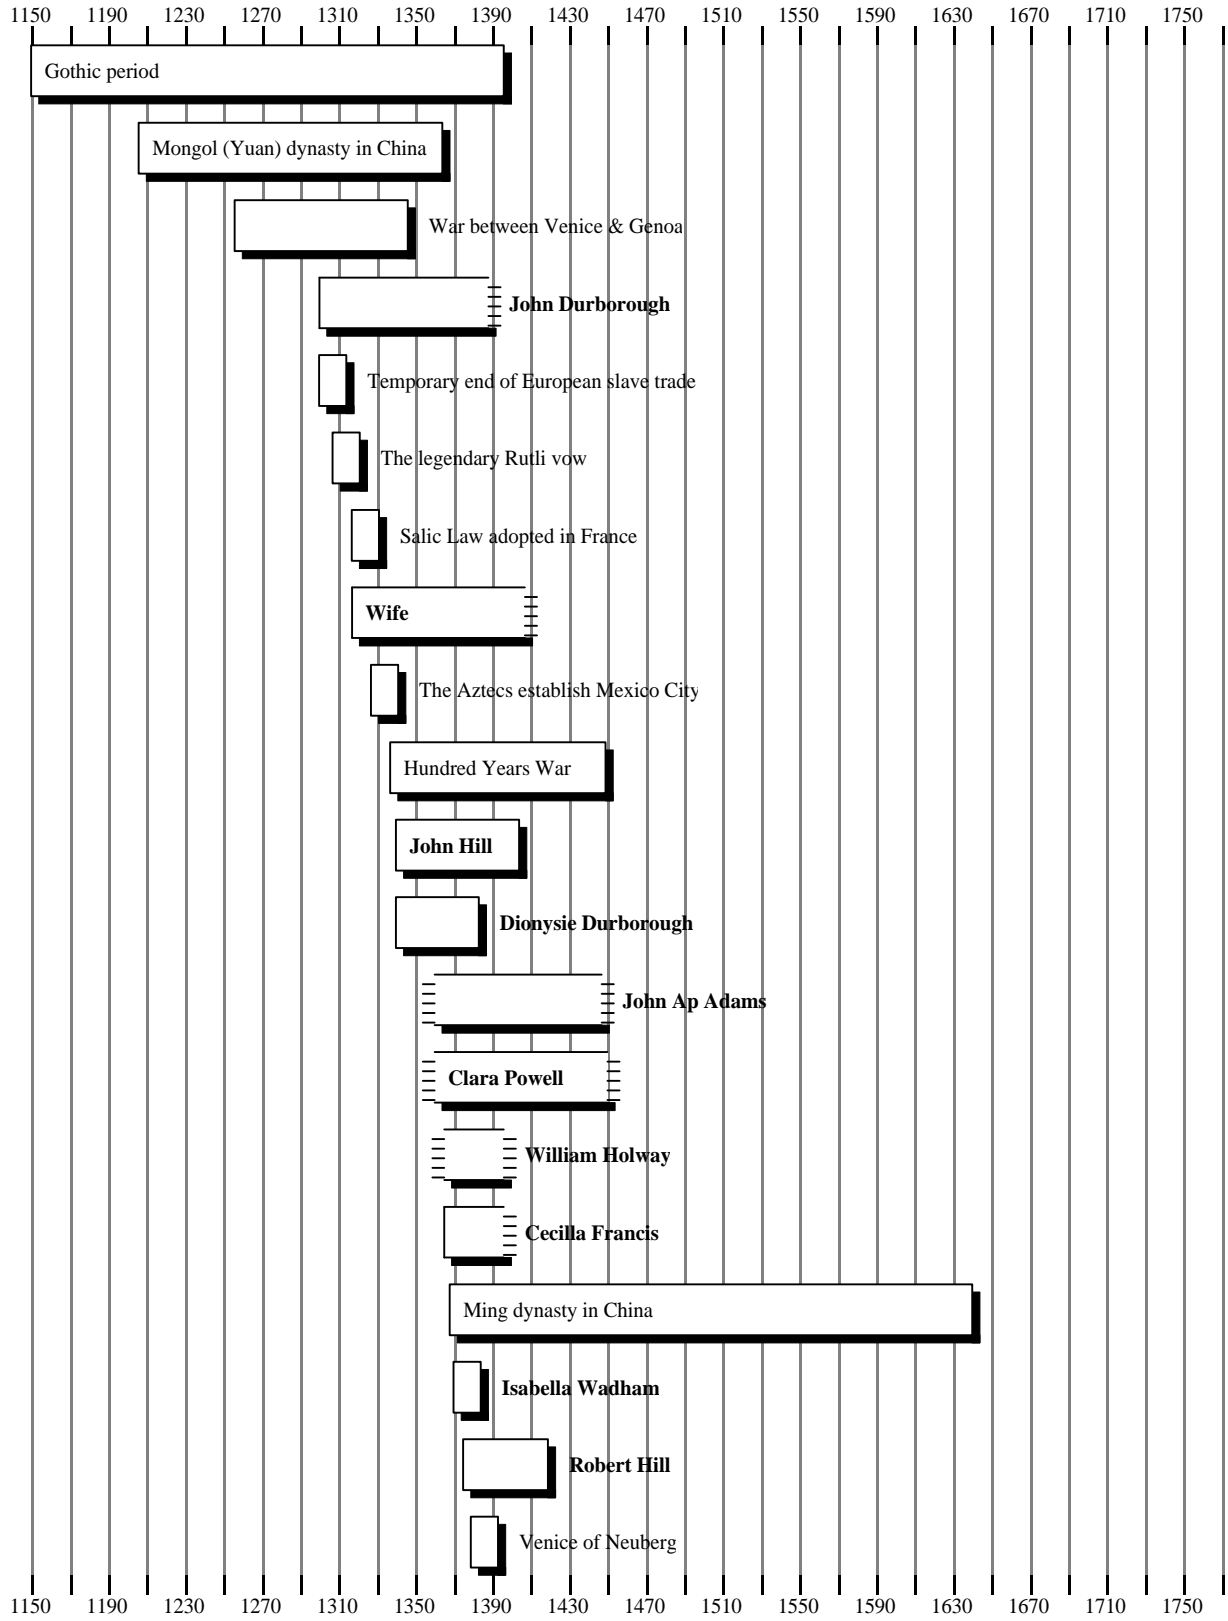

Table of Contents

Timeline.....	2
Calendar.....	91
Register Report of David Thomas Golden.....	105
Notes for David Thomas Golden.....	106
Ancestor Tree of David Thomas Golden.....	107
Ancestor Fan Tree of David Thomas Golden.....	184
Vertical Ancestor Tree of David Thomas Golden.....	185
Descendant Tree of David Thomas Golden.....	186
Descendant Fan Tree of David Thomas Golden.....	187
Hourglass Tree of David Thomas Golden.....	188
Hourglass Fan Tree of David Thomas Golden.....	189
Kinship Report of David Thomas Golden.....	190
Outline Descendant Tree of David Thomas Golden.....	261
Family Group Sheet.....	262
Register Report of David Thomas Golden.....	264
Map.....	265
Timeline.....	277
Custom Report.....	366
Index.....	391

Timeline