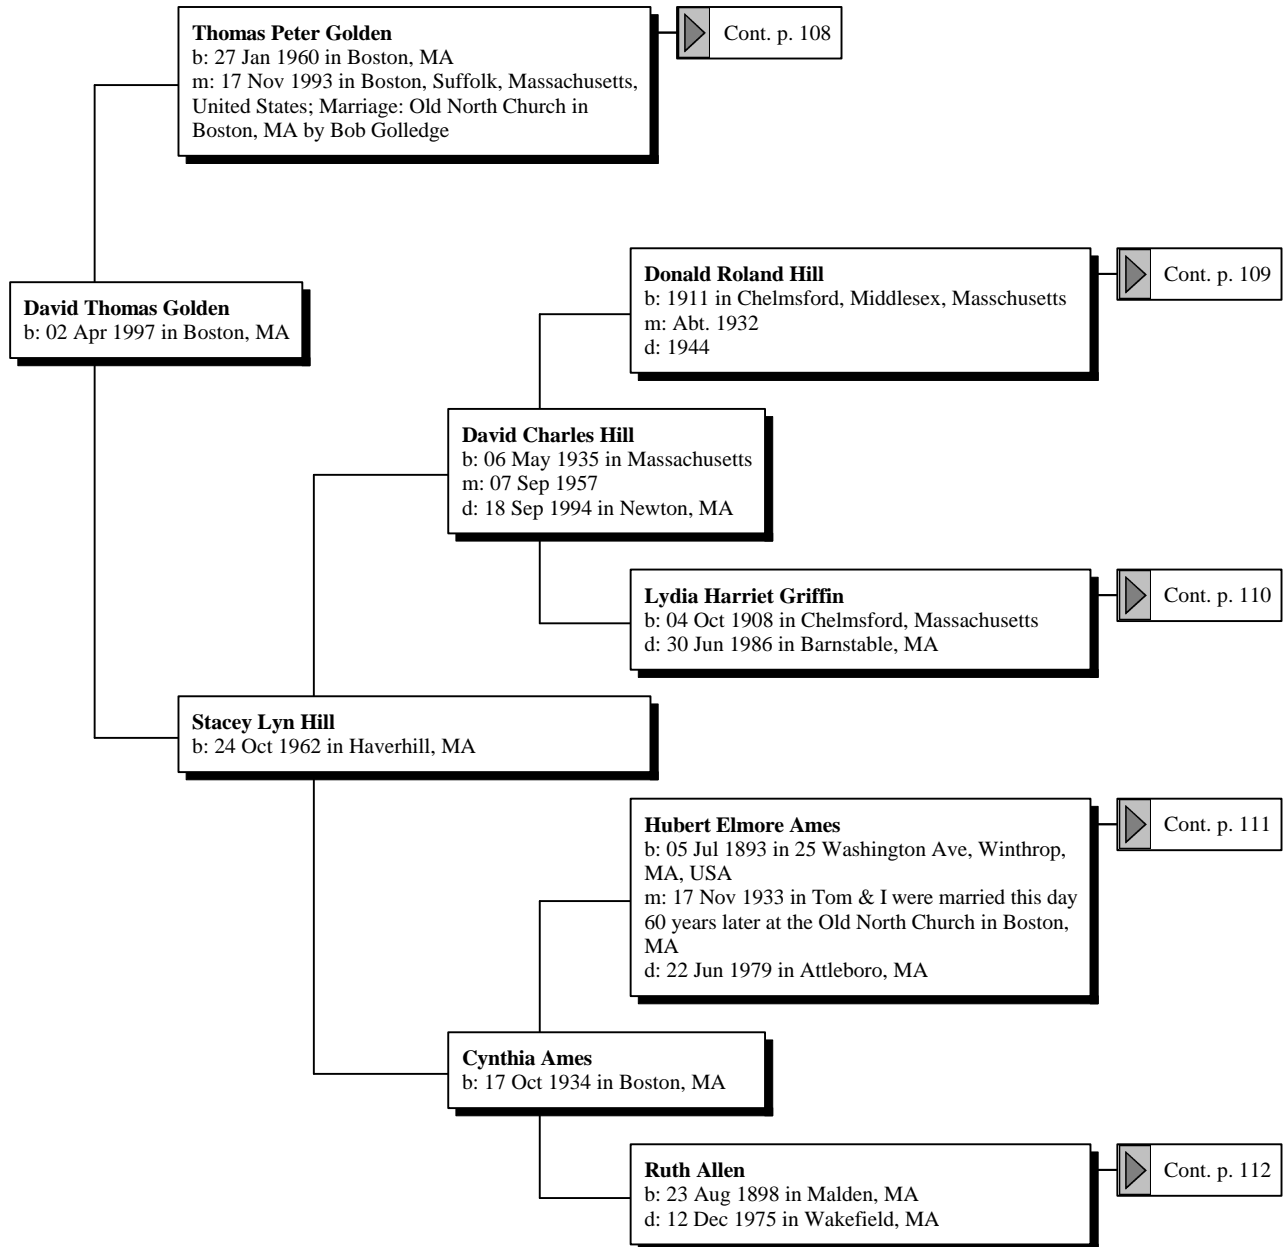

Ancestors of David Thomas Golden