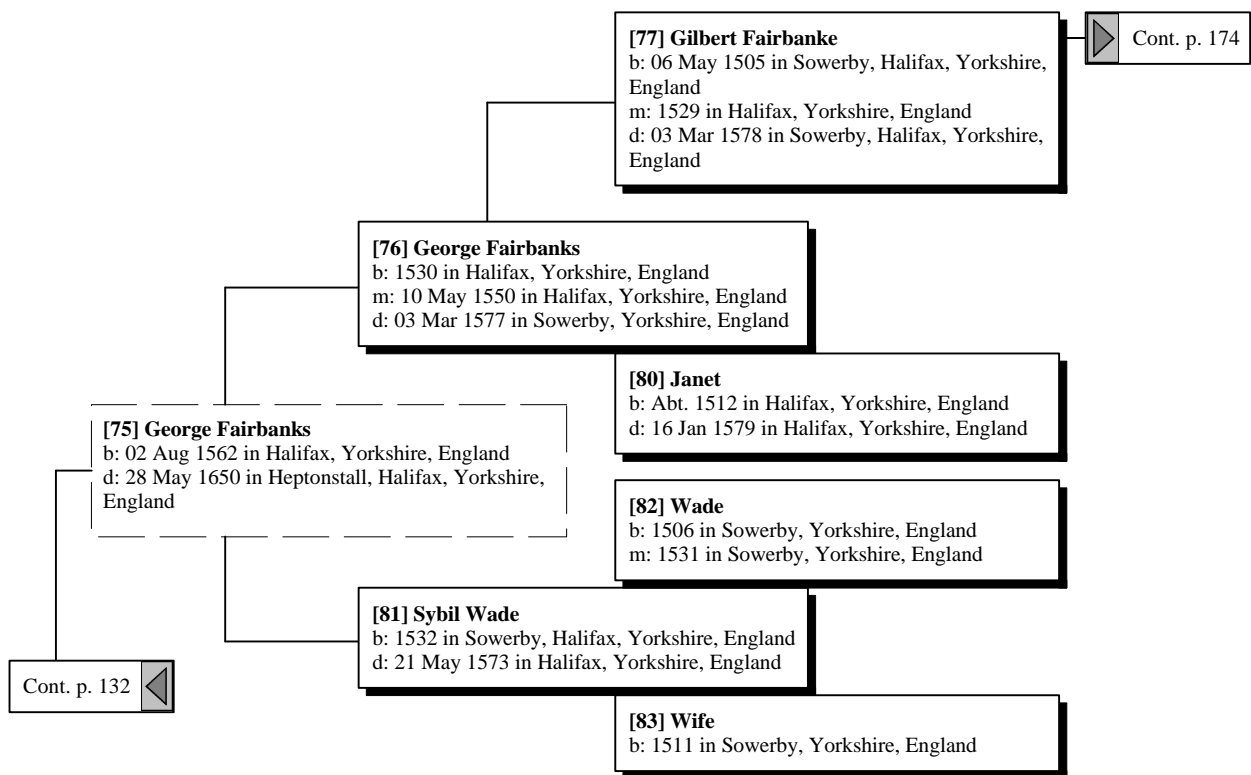

Ancestors of David Thomas Golden