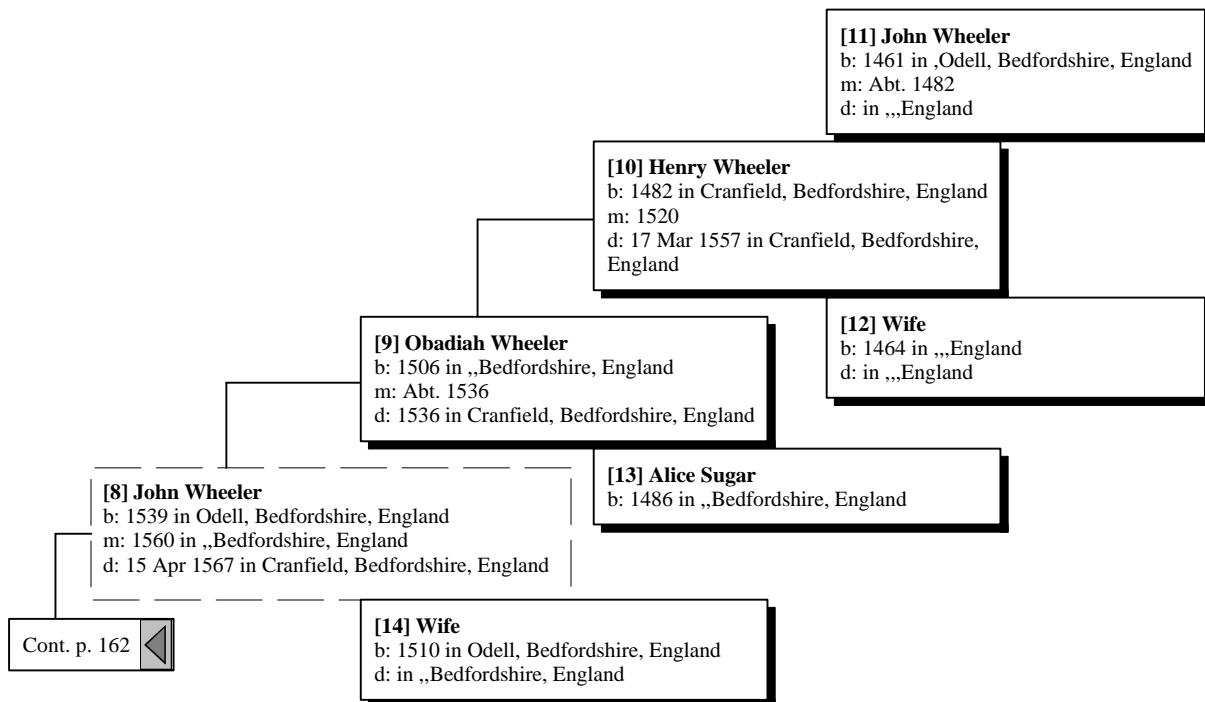

Cont. p. 156

Ancestors of David Thomas Golden

Ancestors of David Thomas Golden

Ancestors of David Thomas Golden

Ancestors of David Thomas Golden

Ancestors of David Thomas Golden

[78] John Fairbanke
b: 1480 in Sowerby Bridg, Halifax, Yorkshire, England
m: Abt. 1505
d: 1551 in Sowerby, Halifax, Yorkshire, England