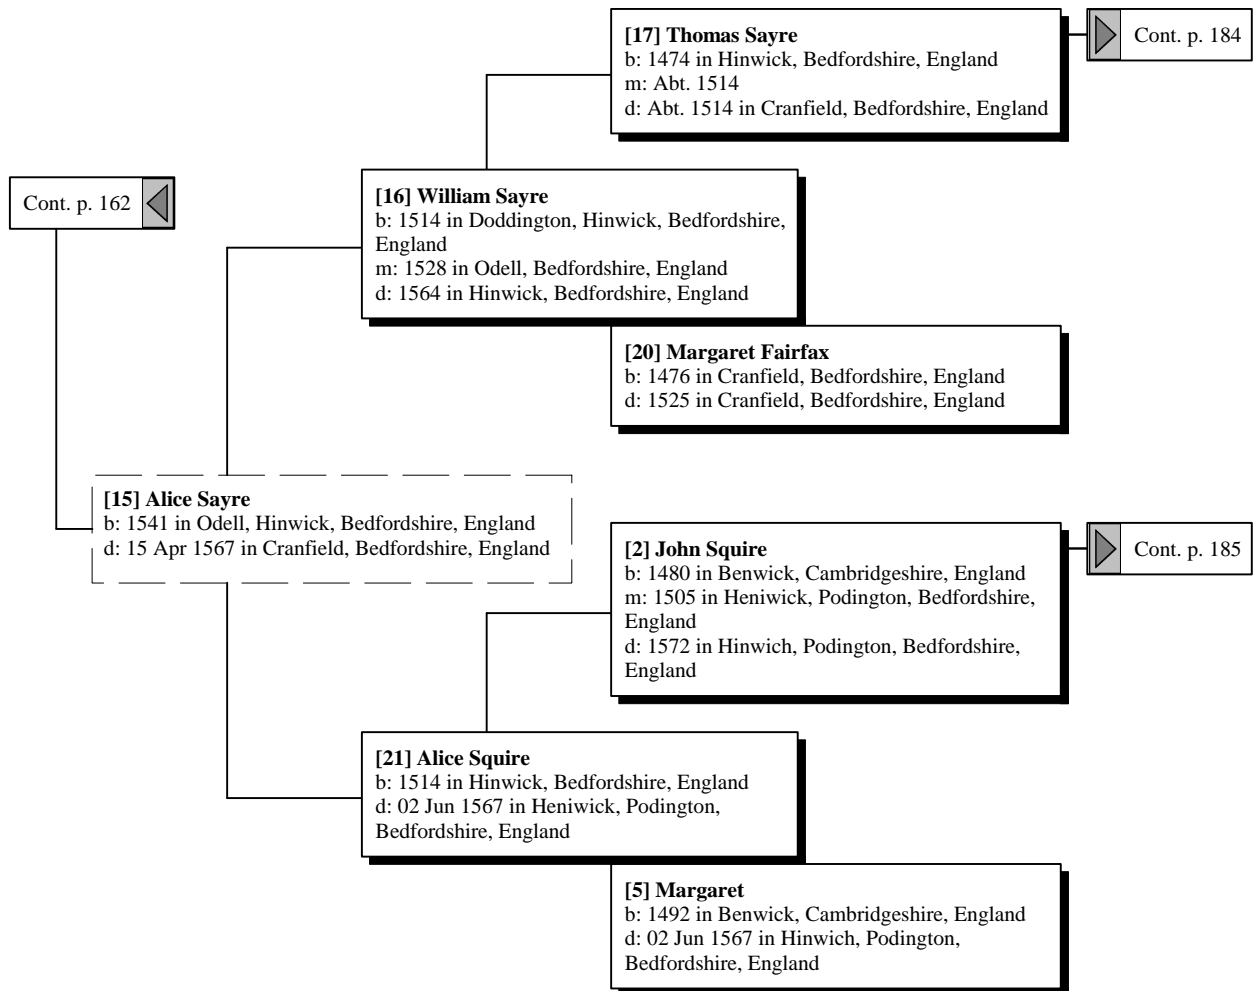

Cont. p. 156

Ancestors of David Thomas Golden

Ancestors of David Thomas Golden

Ancestors of David Thomas Golden

Ancestors of David Thomas Golden

Ancestors of David Thomas Golden

[78] John Fairbanke
b: 1480 in Sowerby Bridg, Halifax, Yorkshire, England
m: Abt. 1505
d: 1551 in Sowerby, Halifax, Yorkshire, England