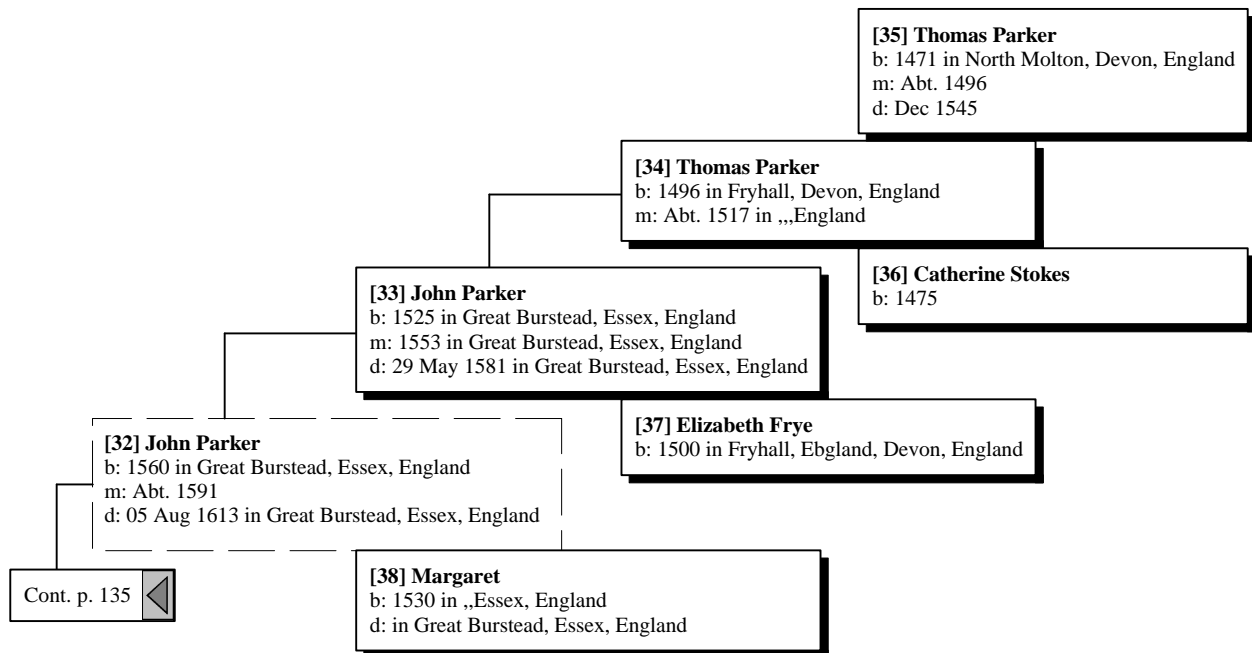

Ancestors of David Thomas Golden