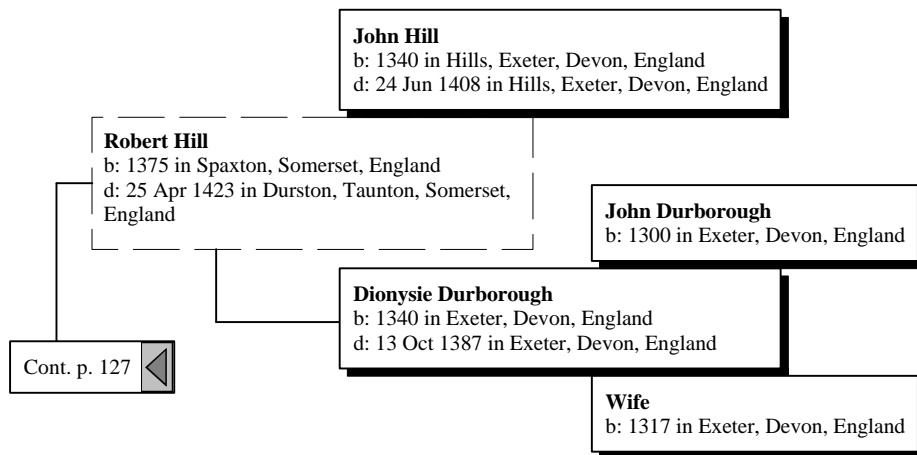

Ancestors of David Thomas Golden