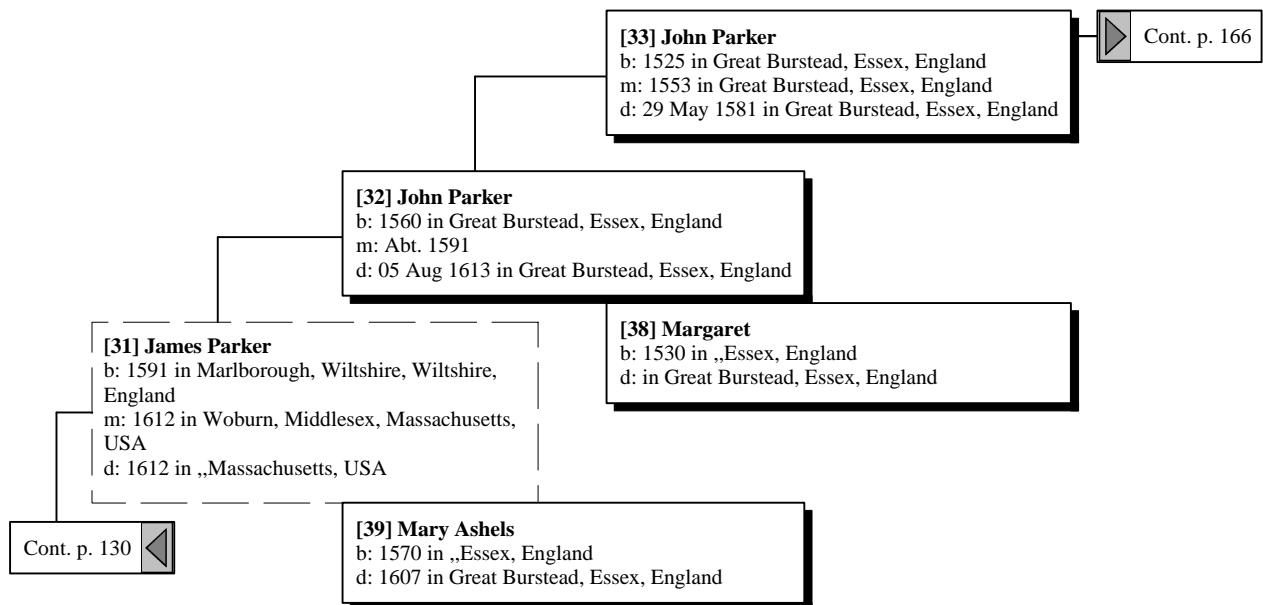

Ancestors of David Thomas Golden