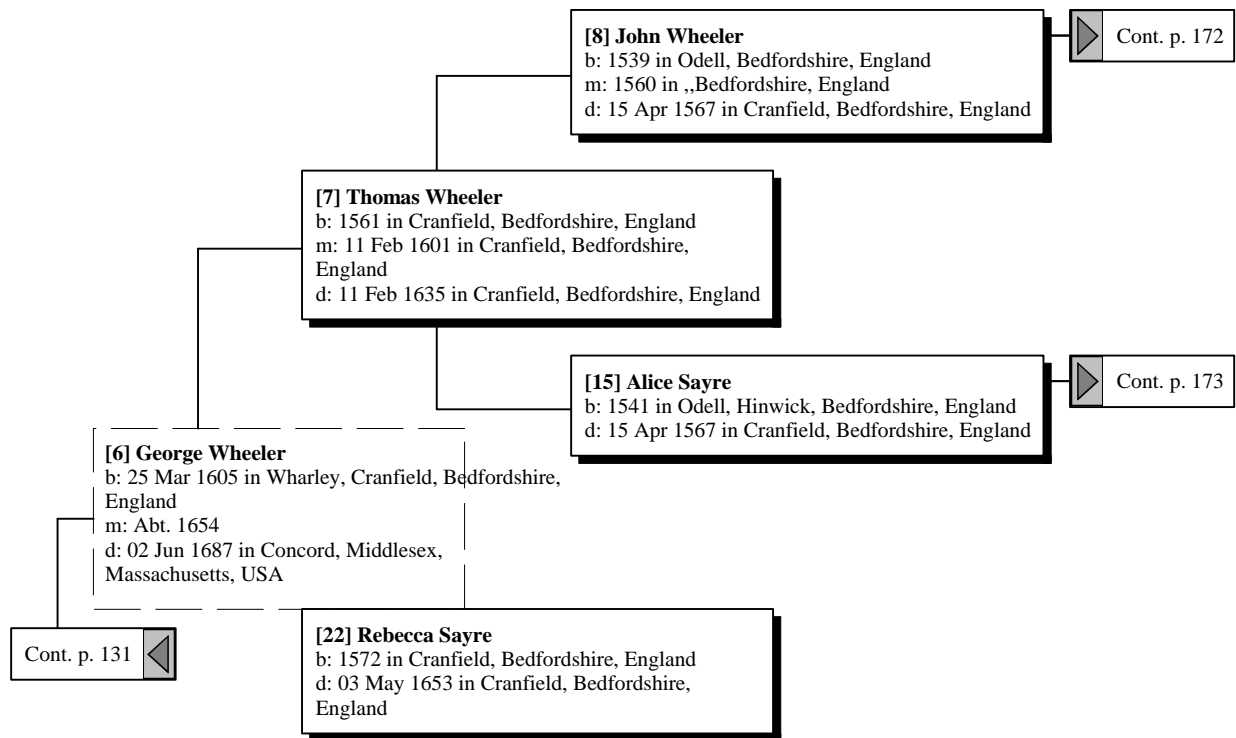

Ancestors of David Thomas Golden