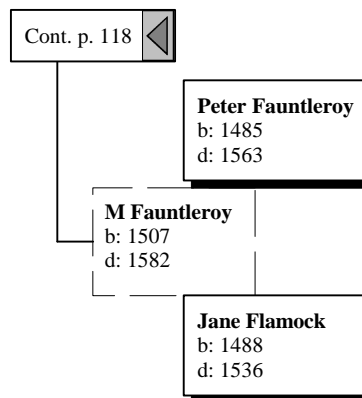

Ancestors of David Thomas Golden