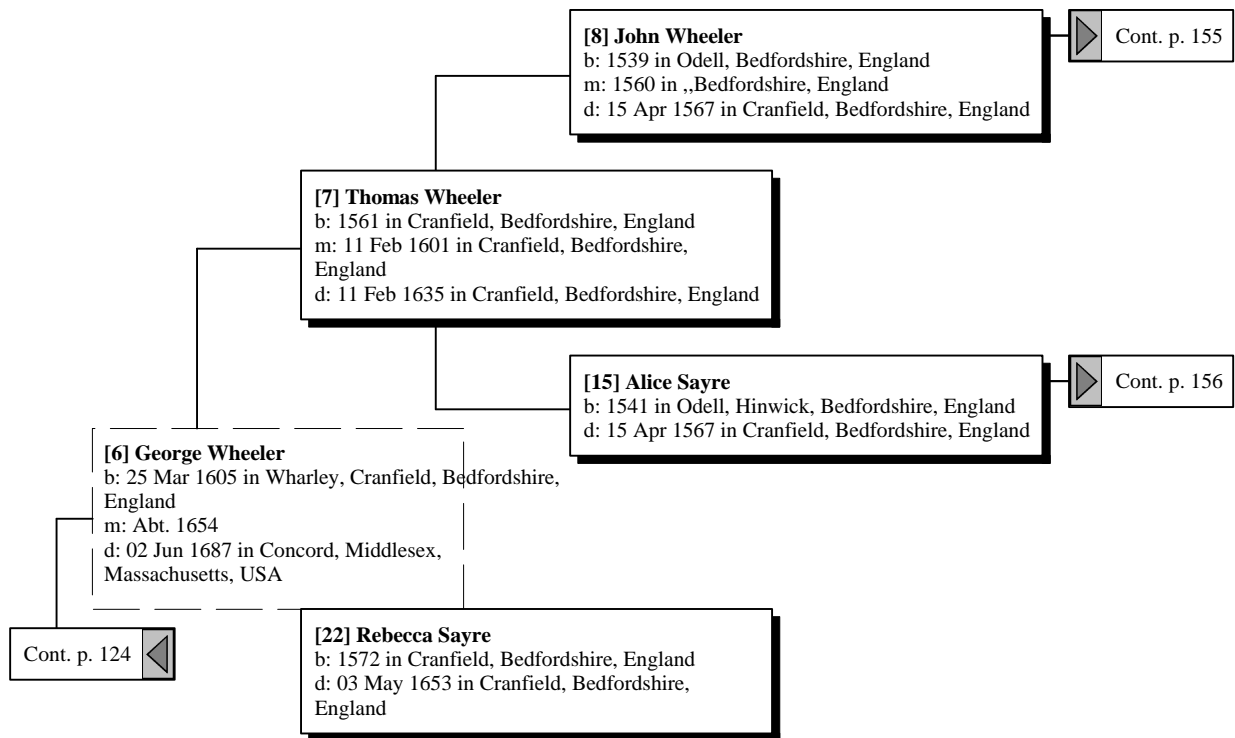

Ancestors of David Thomas Golden