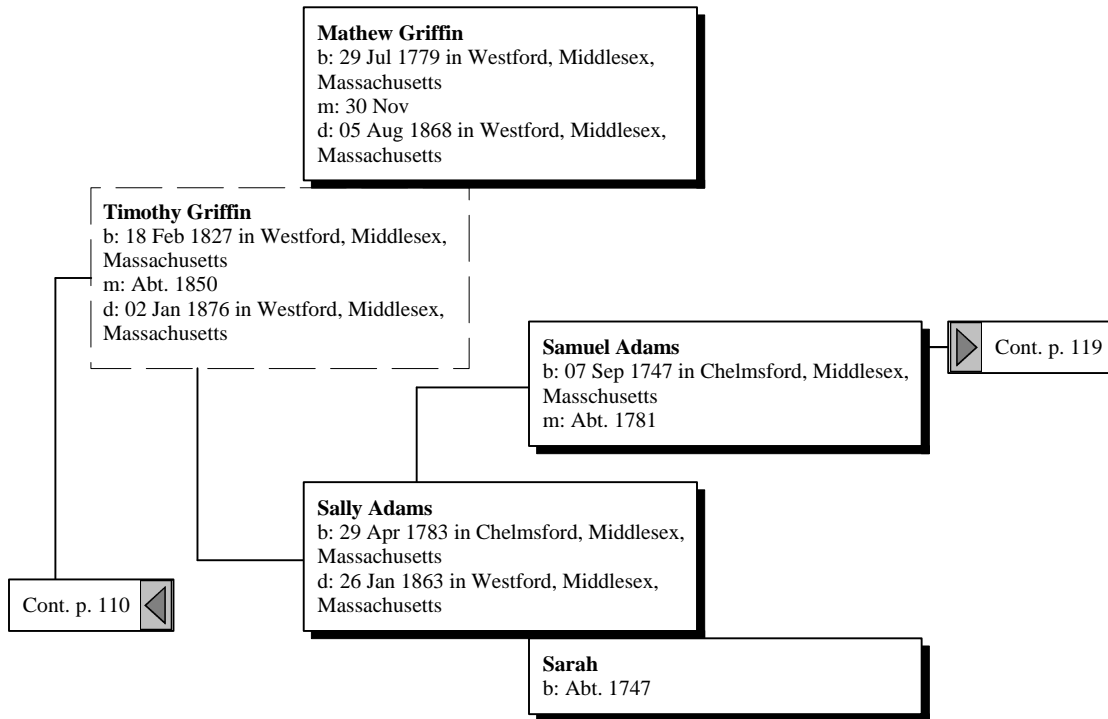

Ancestors of David Thomas Golden