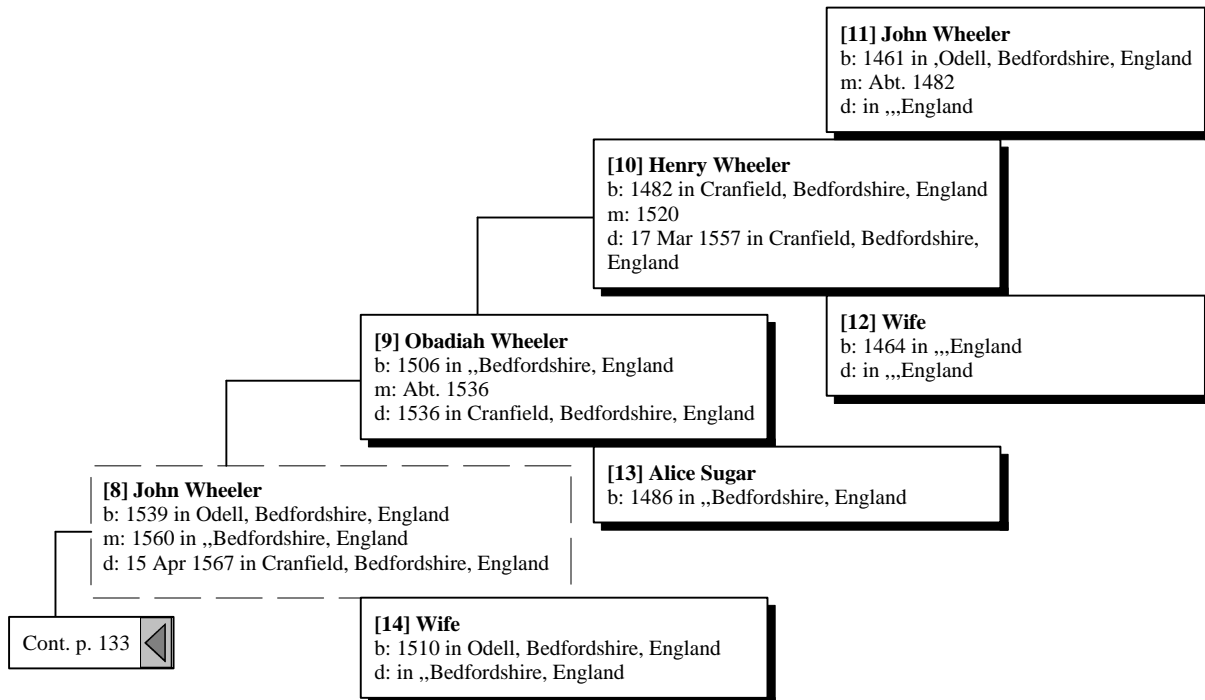

Ancestors of David Thomas Golden