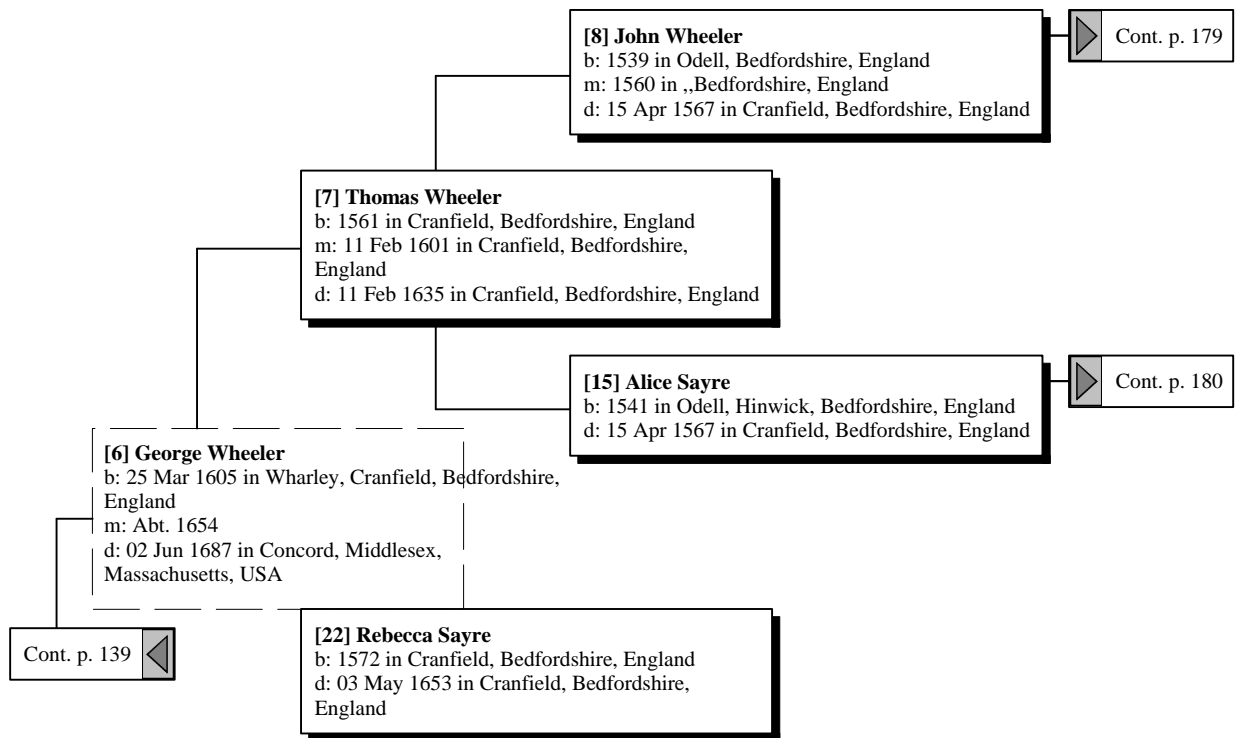

Ancestors of David Thomas Golden