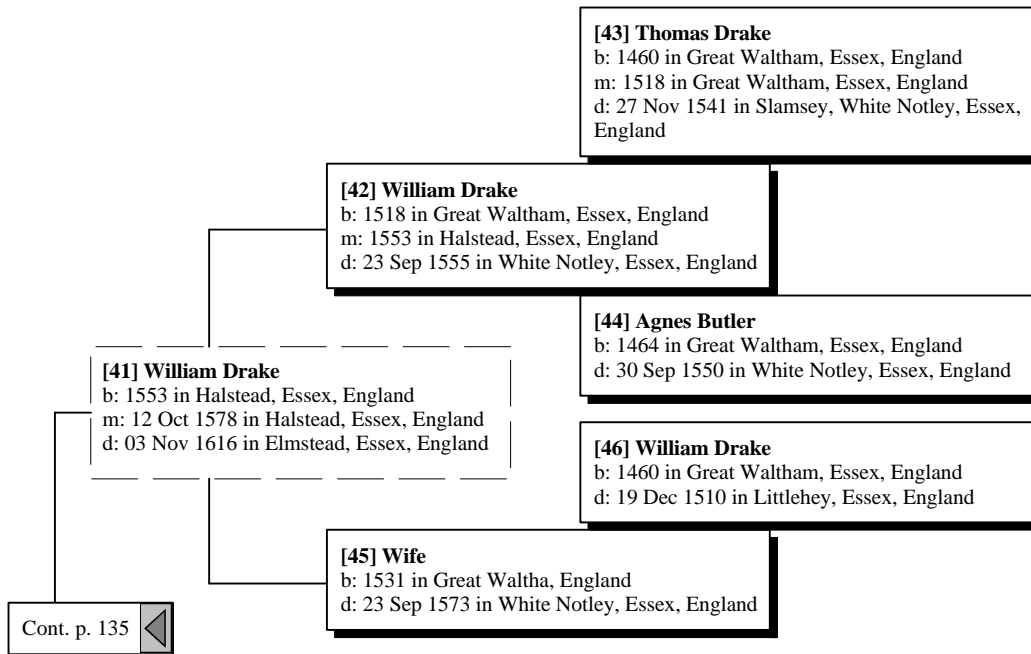

Ancestors of David Thomas Golden