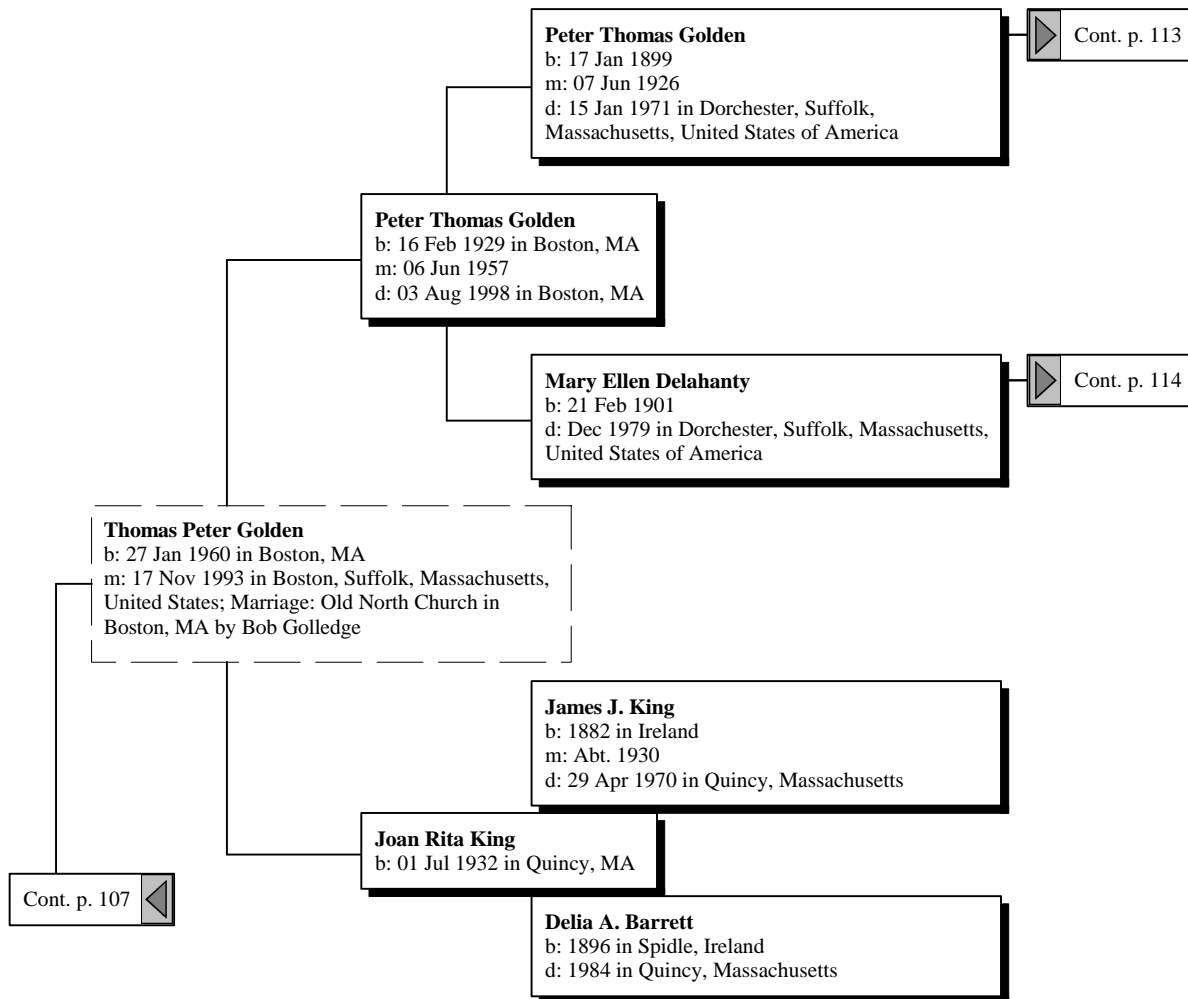

Ancestors of David Thomas Golden