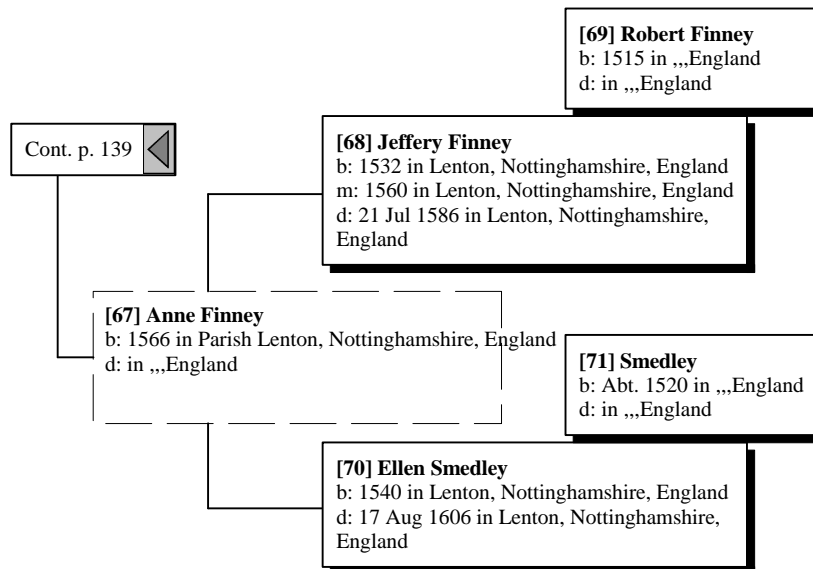

Ancestors of David Thomas Golden