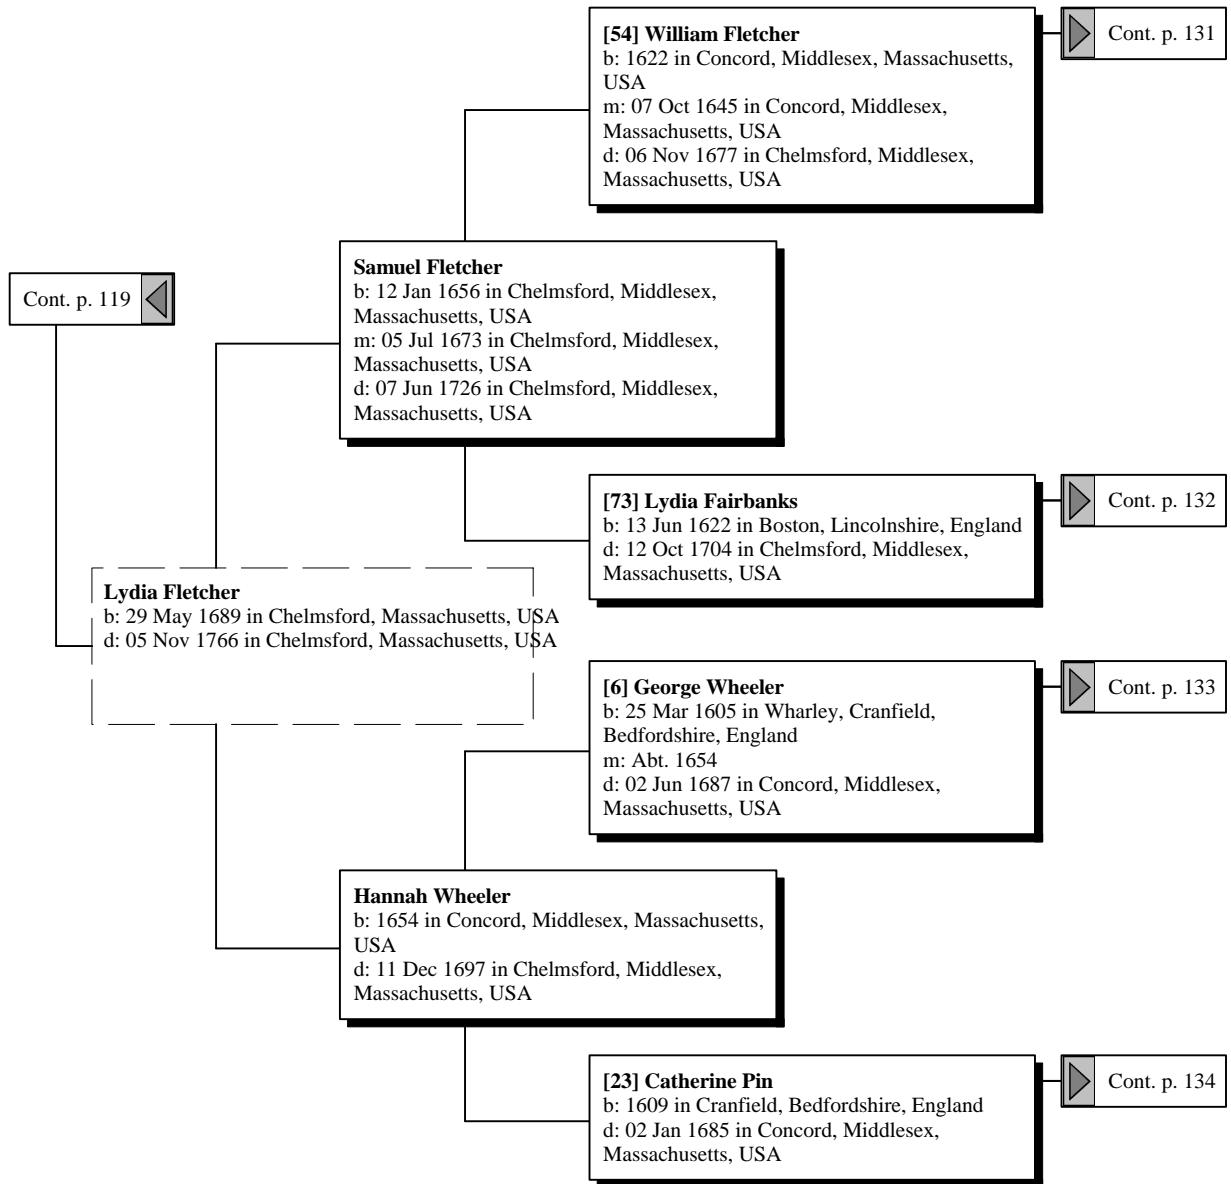

Ancestors of David Thomas Golden