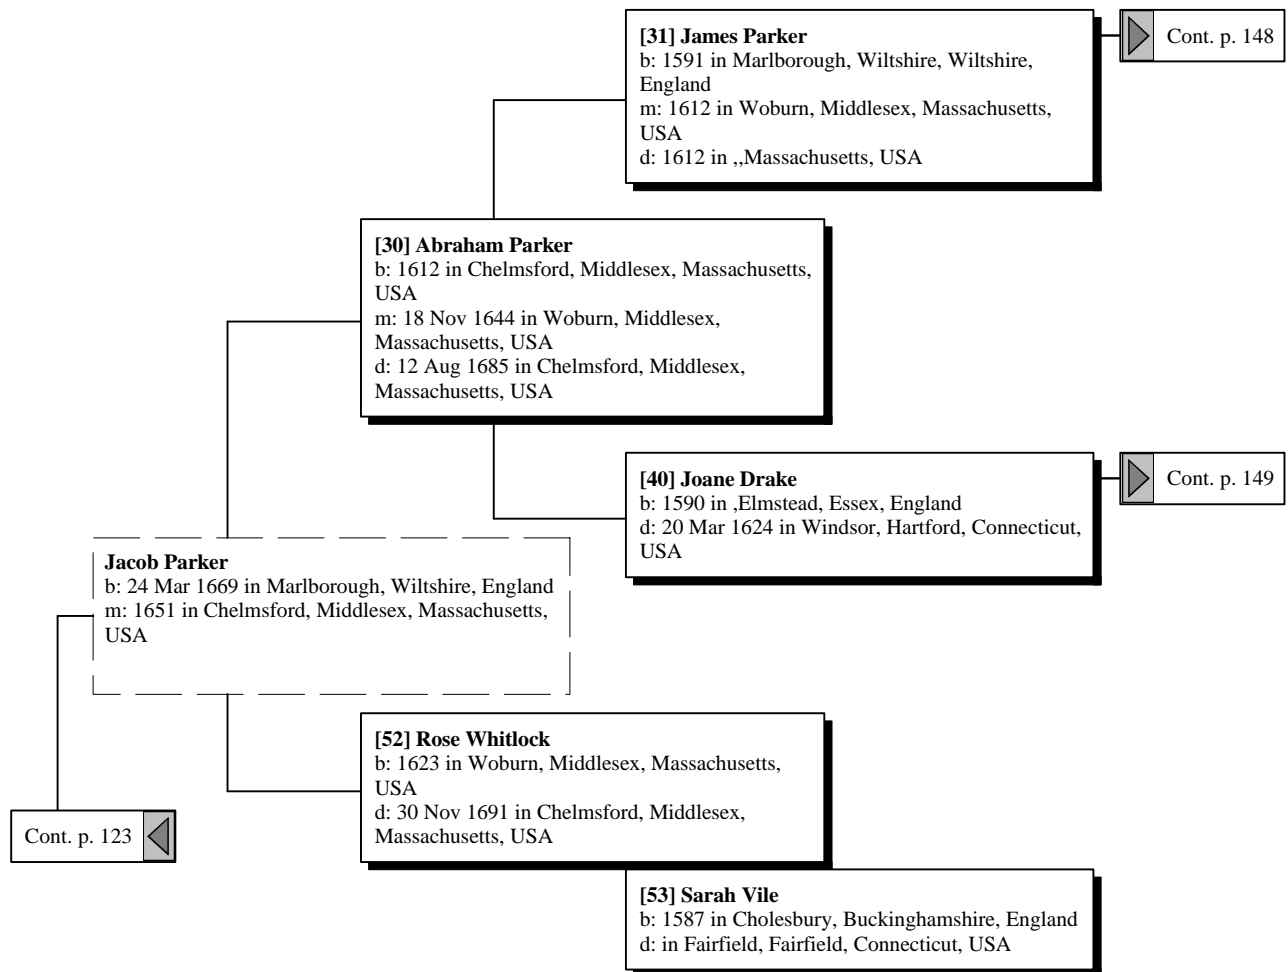

Ancestors of David Thomas Golden