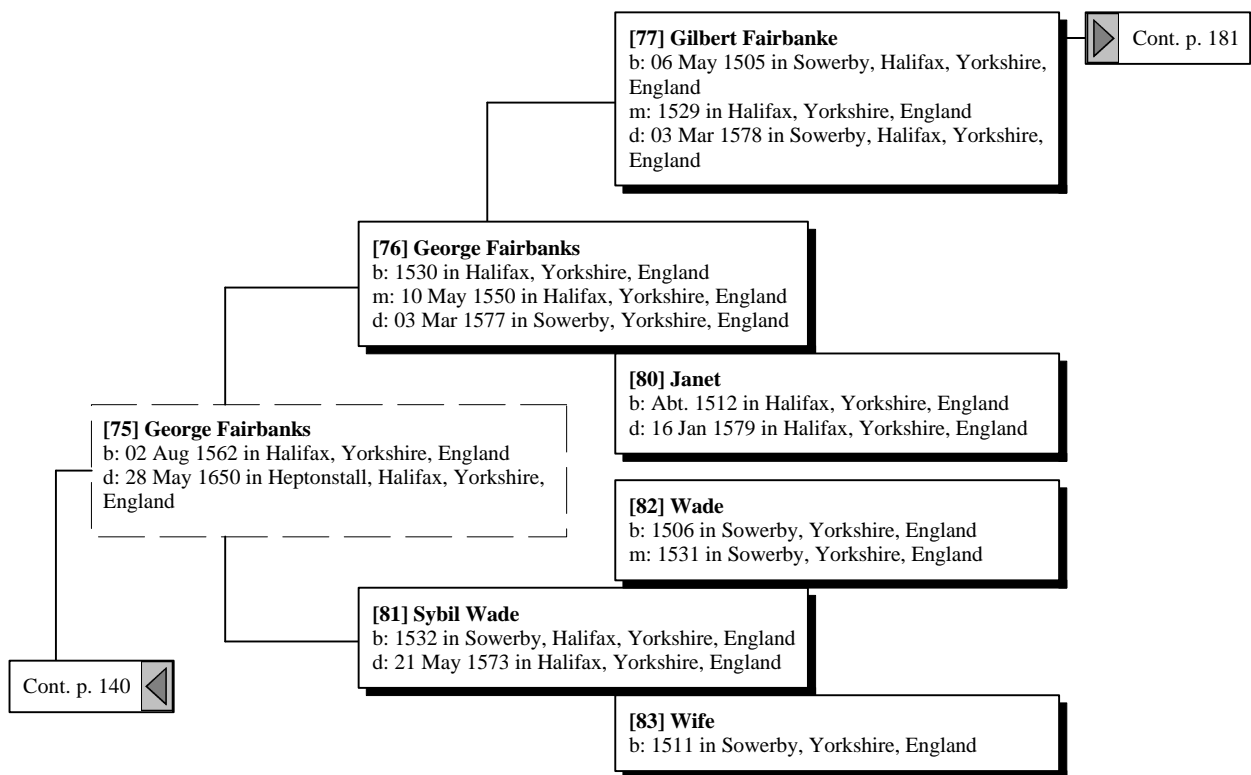

Ancestors of David Thomas Golden

Ancestors of David Thomas Golden

Ancestors of David Thomas Golden

[43] Thomas Drake

b: 1460 in Great Waltham, Essex, England
m: 1518 in Great Waltham, Essex, England
d: 27 Nov 1541 in Slamsey, White Notley, Essex,
England