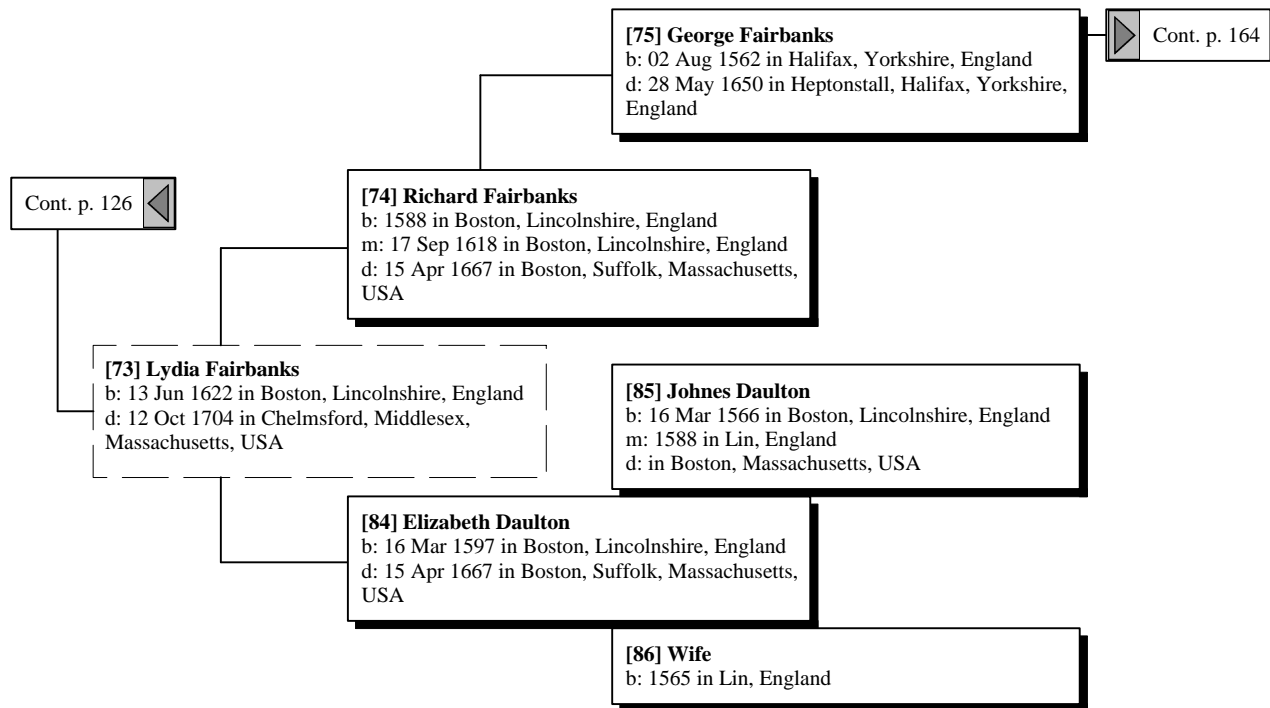

Ancestors of David Thomas Golden

Ancestors of David Thomas Golden

Ancestors of David Thomas Golden

Ezekiel Richardson

b: 1602 in Westmill, Hertfordshire, England
m: 25 Feb 1630 in Woburn, Middlesex,
Massachusetts, USA
d: 21 Oct 1647 in Woburn, Middlesex,
Massachusetts, USA