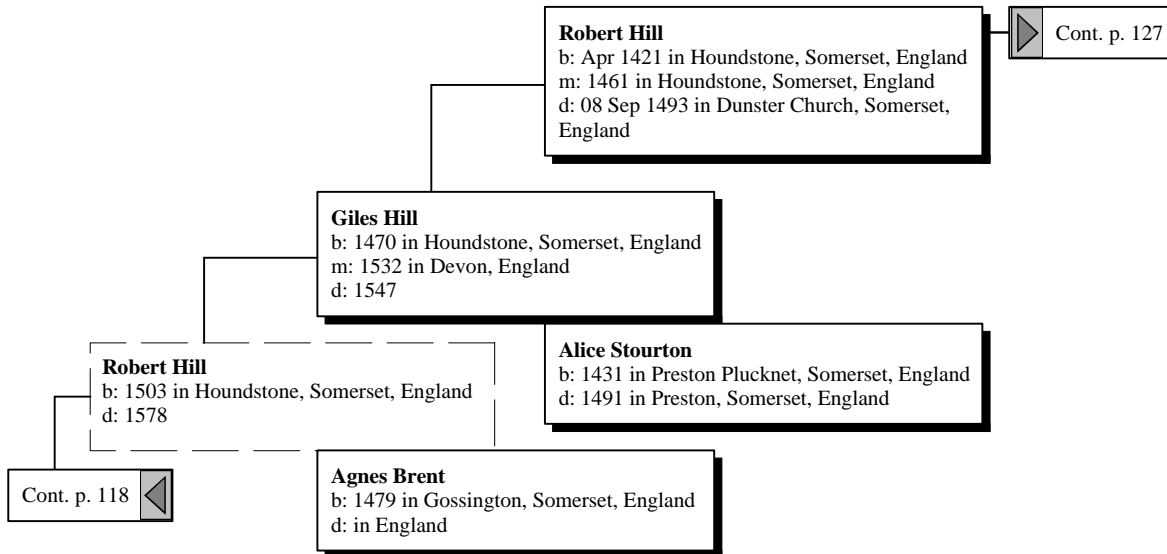

d: 14 Aug 1826 in Blue Hill, Hancock, Maine, USA

Ruth Kelly

b: 15 Apr 1704 in Newbury, Essex, Massachusetts, USA

d: 16 Apr 1781 in Atkinson, Rockingham, New Hampshire, USA

Cont. p. 117

Ancestors of David Thomas Golden