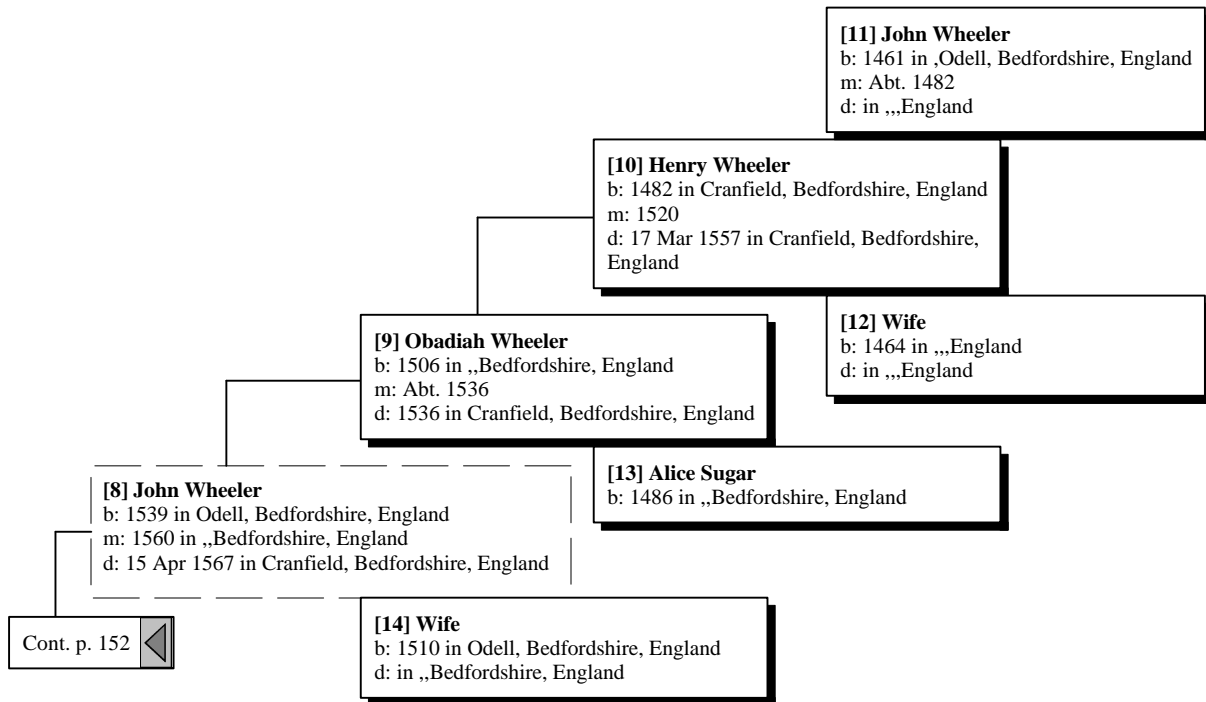

Ancestors of David Thomas Golden