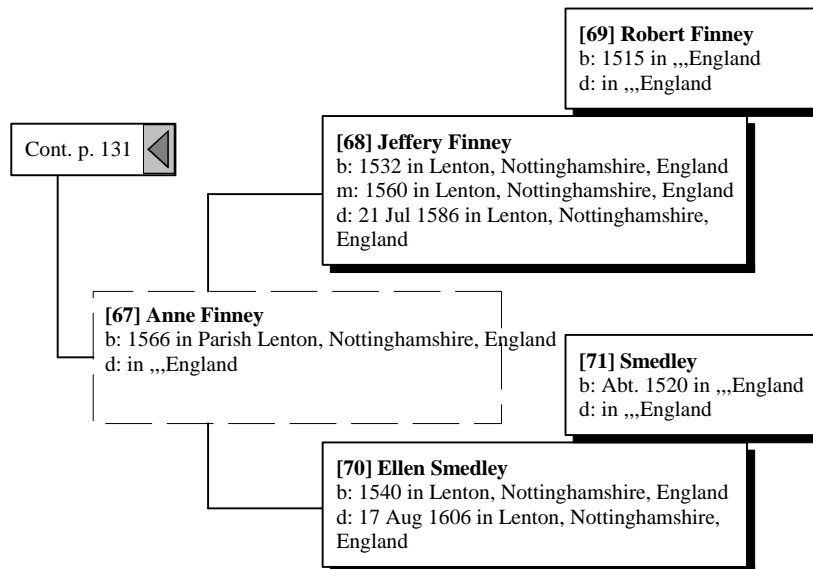

Ancestors of David Thomas Golden