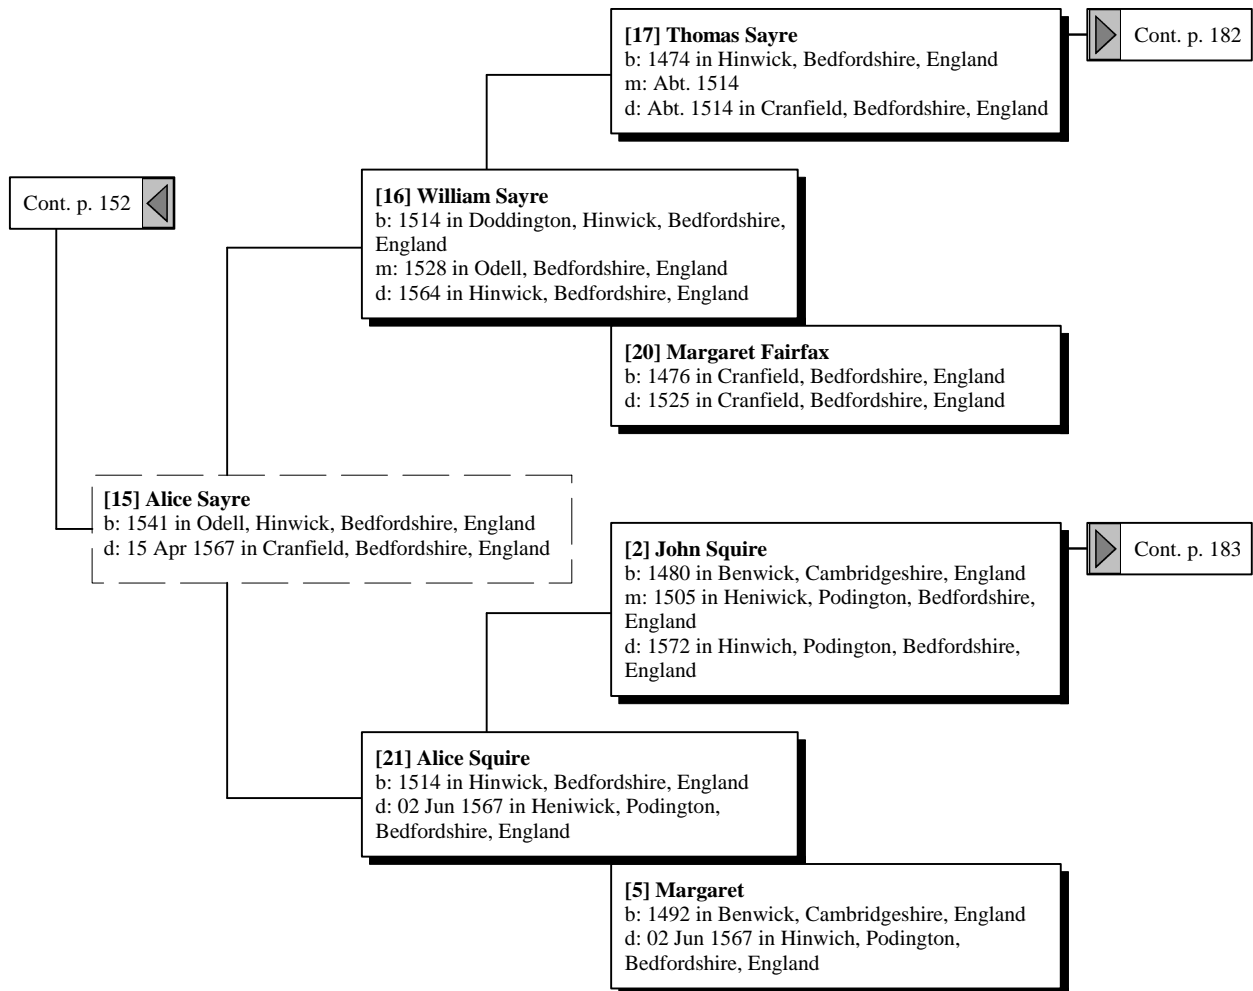

Ancestors of David Thomas Golden