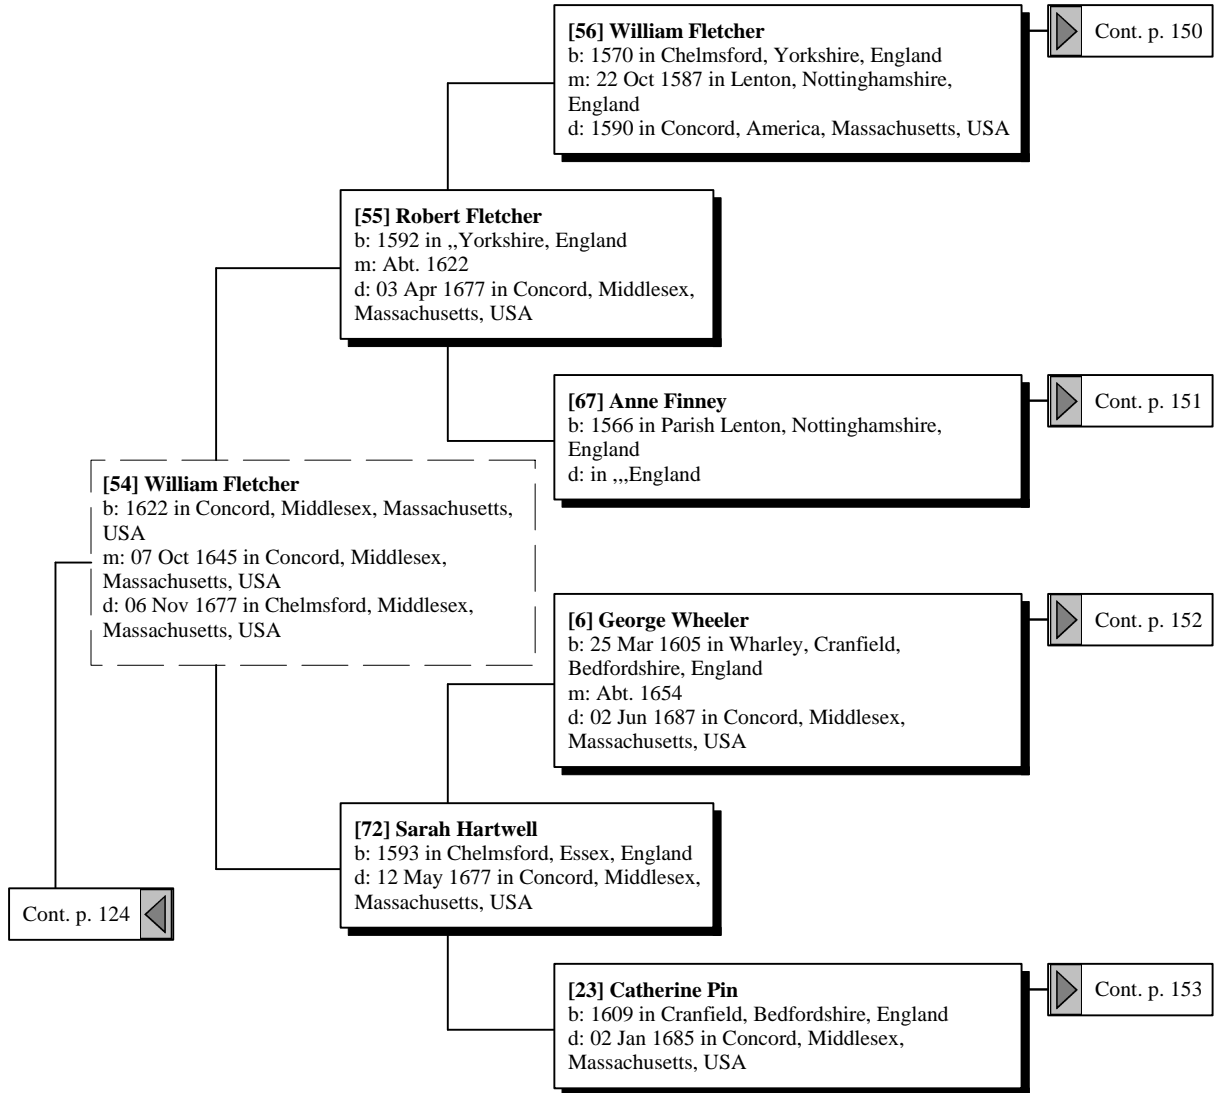

Ancestors of David Thomas Golden