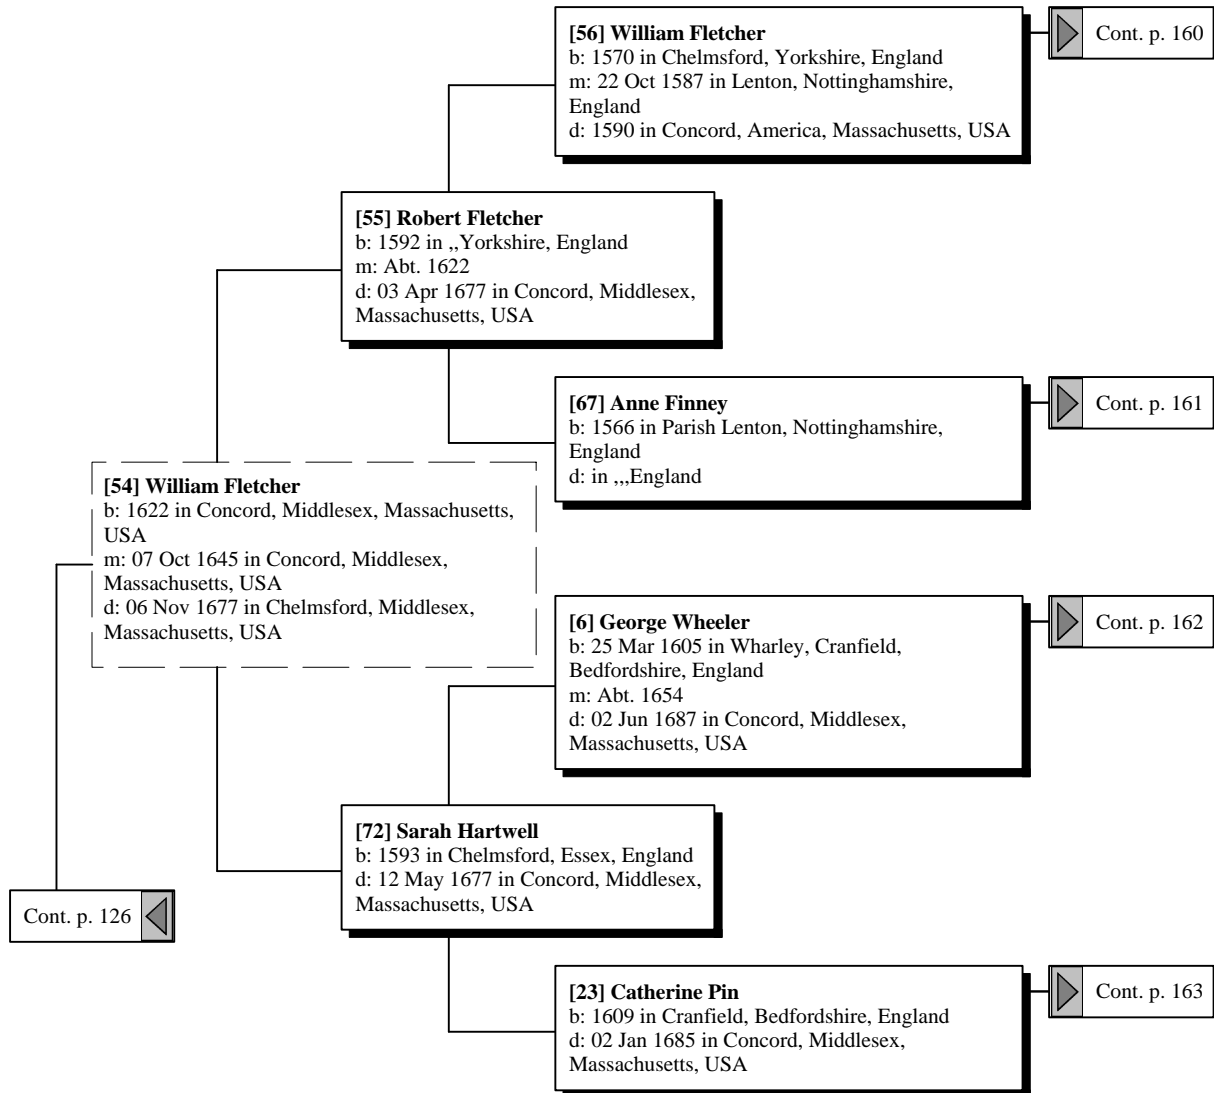

Ancestors of David Thomas Golden