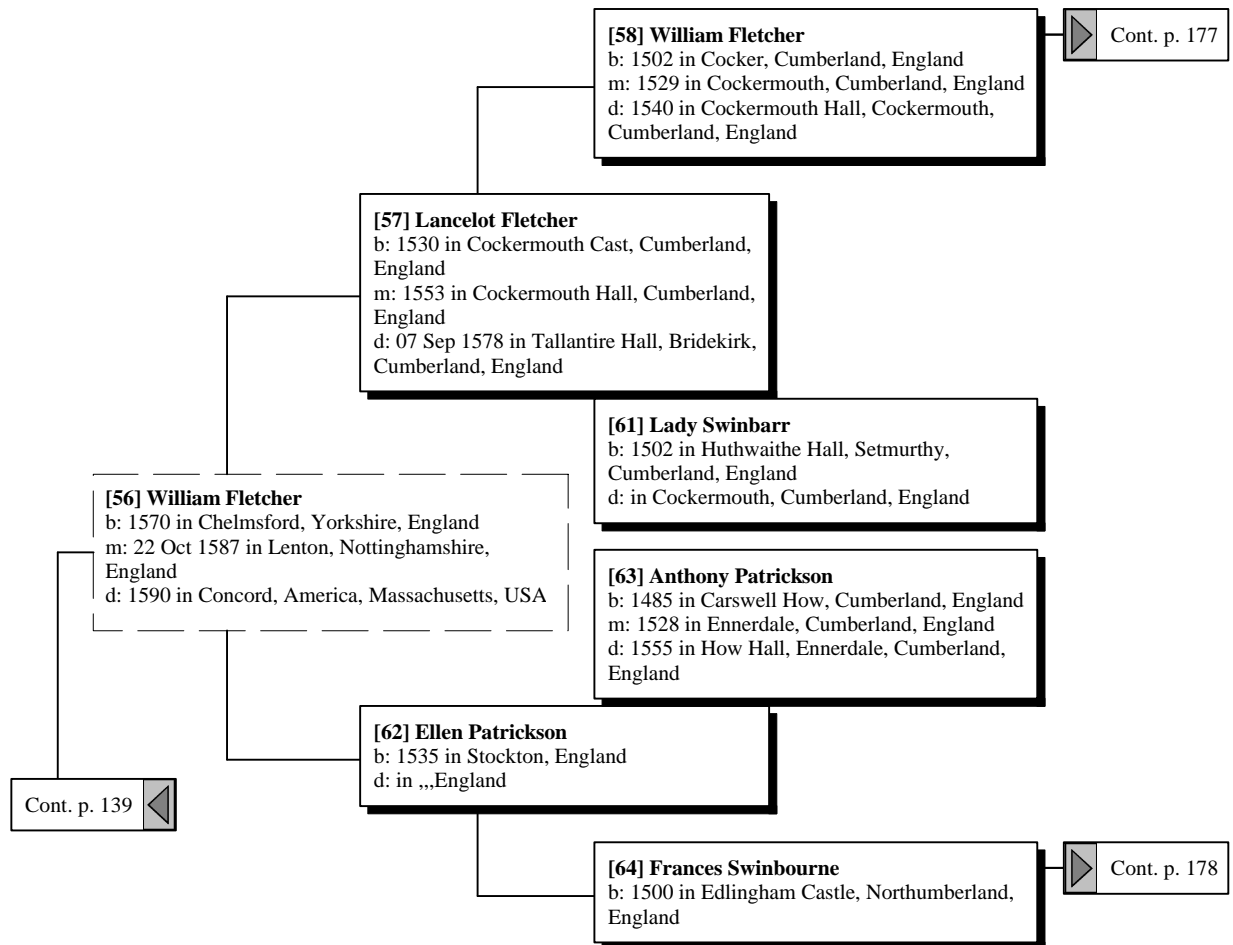

Ancestors of David Thomas Golden