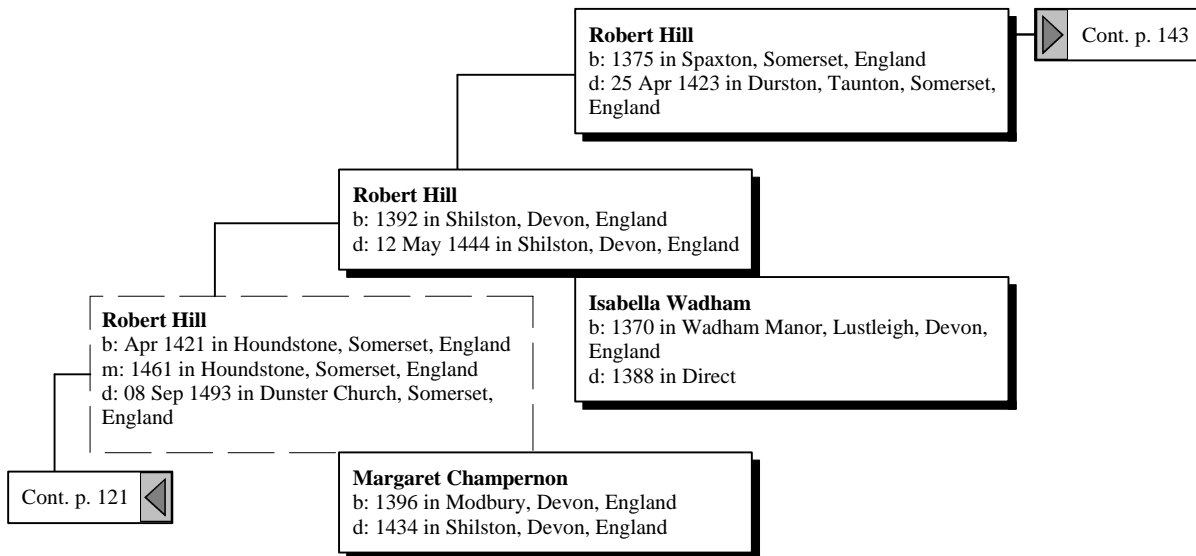

Ancestors of David Thomas Golden