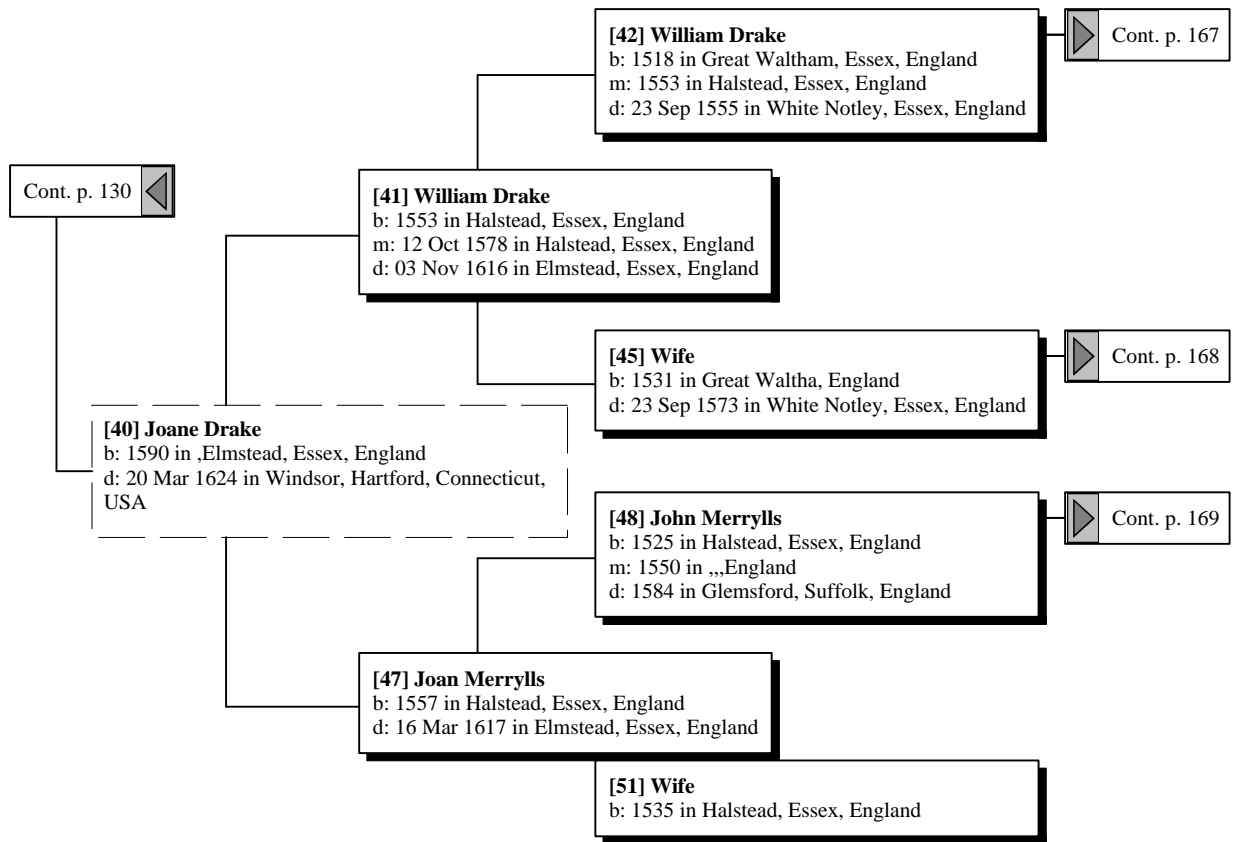

Ancestors of David Thomas Golden