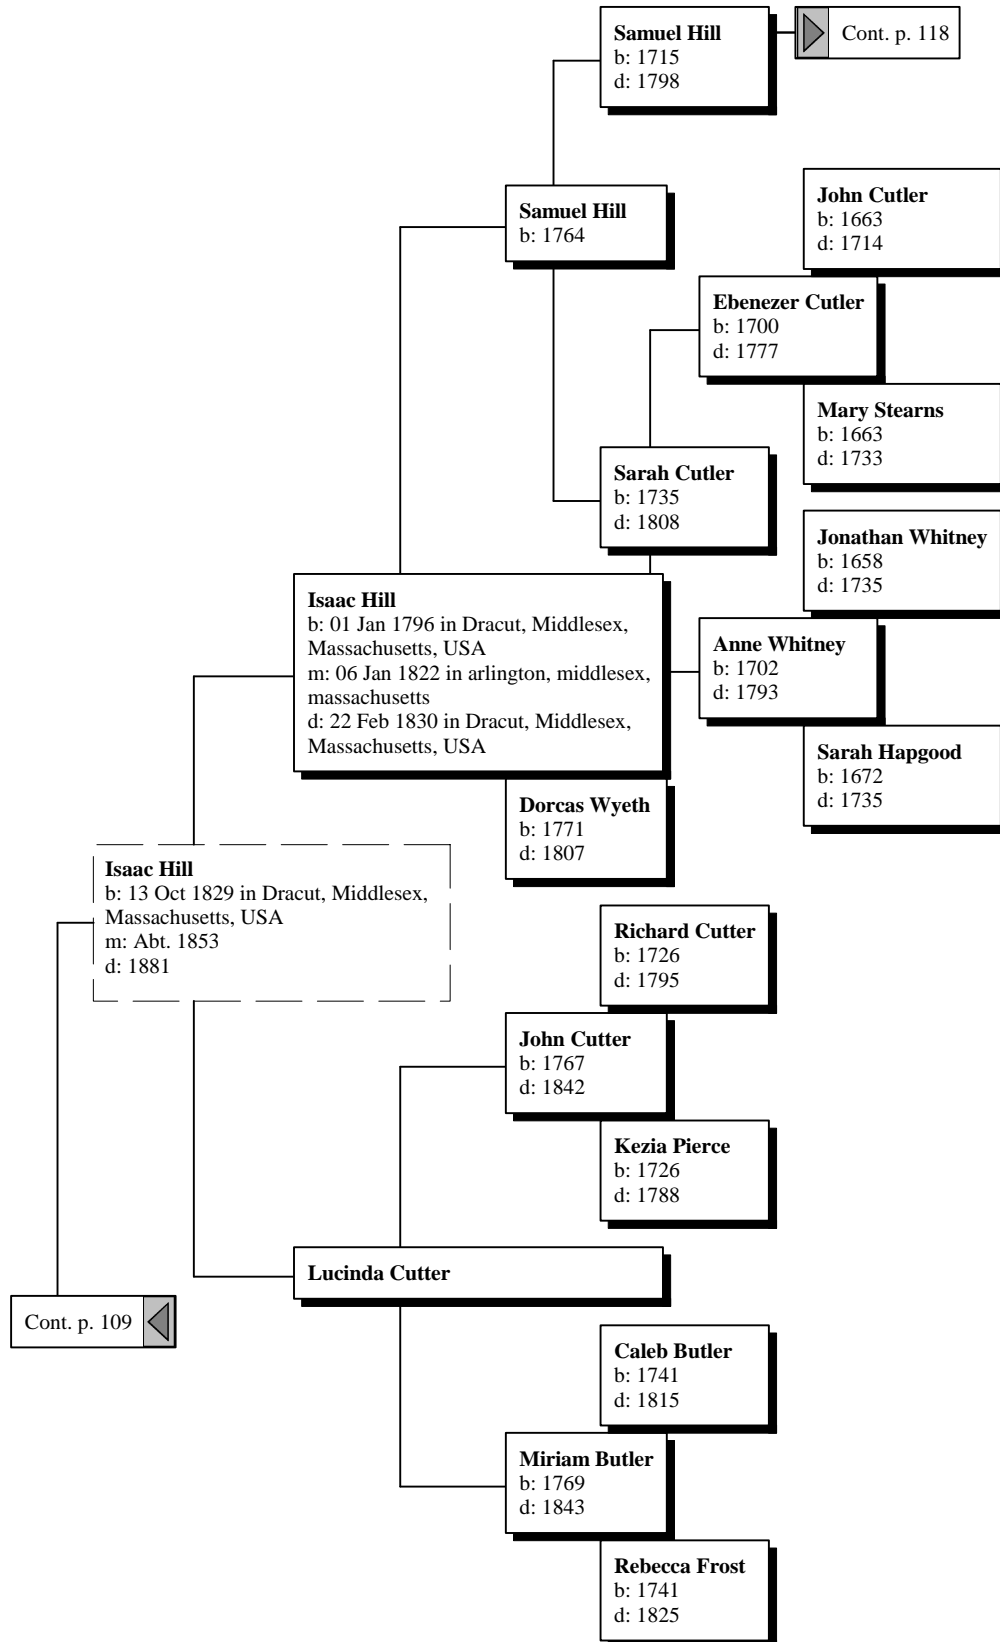

Catherine Dee

b: Abt. 1860

Ancestors of David Thomas Golden

Ancestors of David Thomas Golden

Ancestors of David Thomas Golden

Ancestors of David Thomas Golden

Ancestors of David Thomas Golden

Ancestors of David Thomas Golden