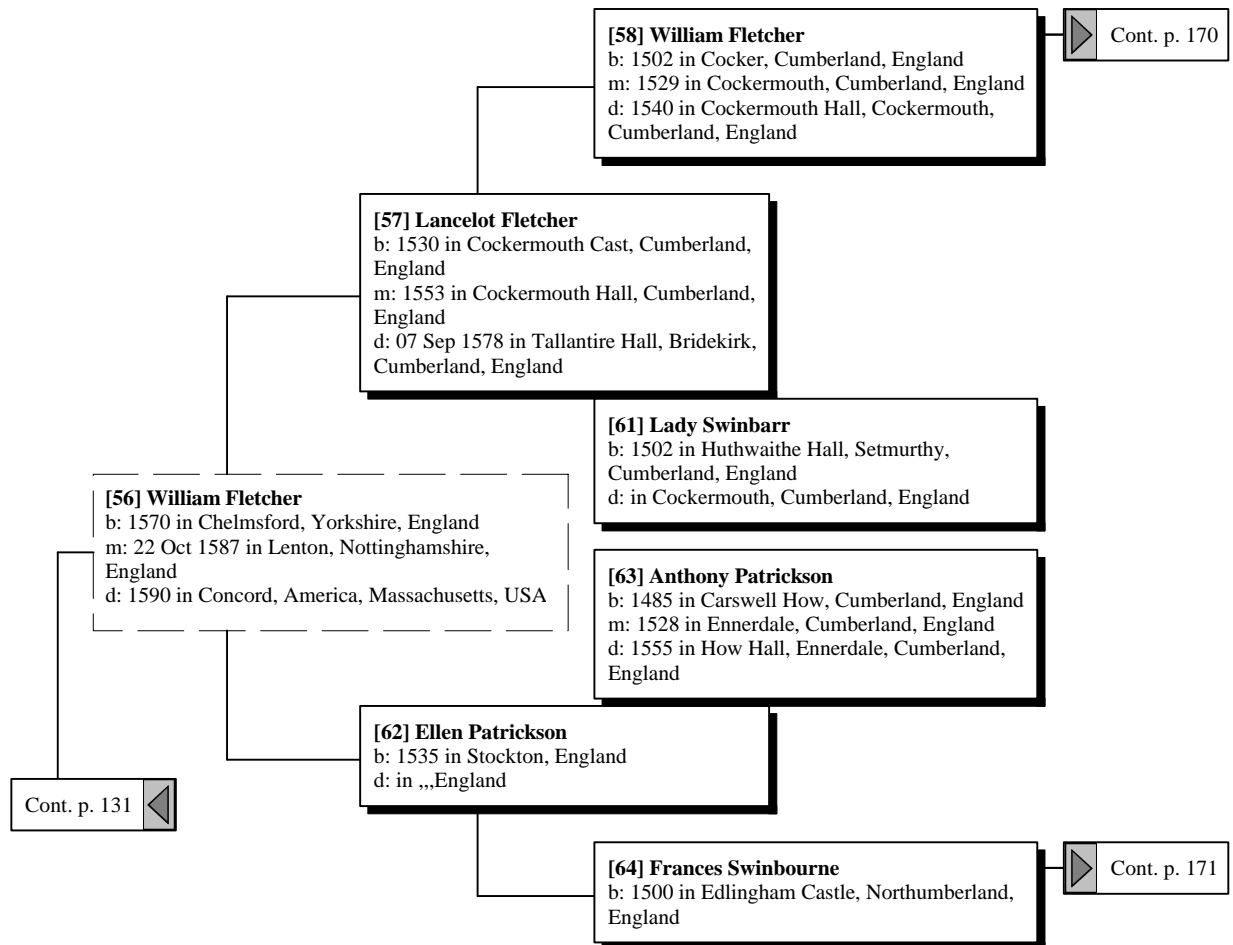

Charlotte Mackrell
b: 1565 in Charlton, Mackreel, Somerset, England
d: 1660 in Charlton, Somerset, England

Wife
b: Abt. 1545

Ancestors of David Thomas Golden

Ancestors of David Thomas Golden

Ancestors of David Thomas Golden