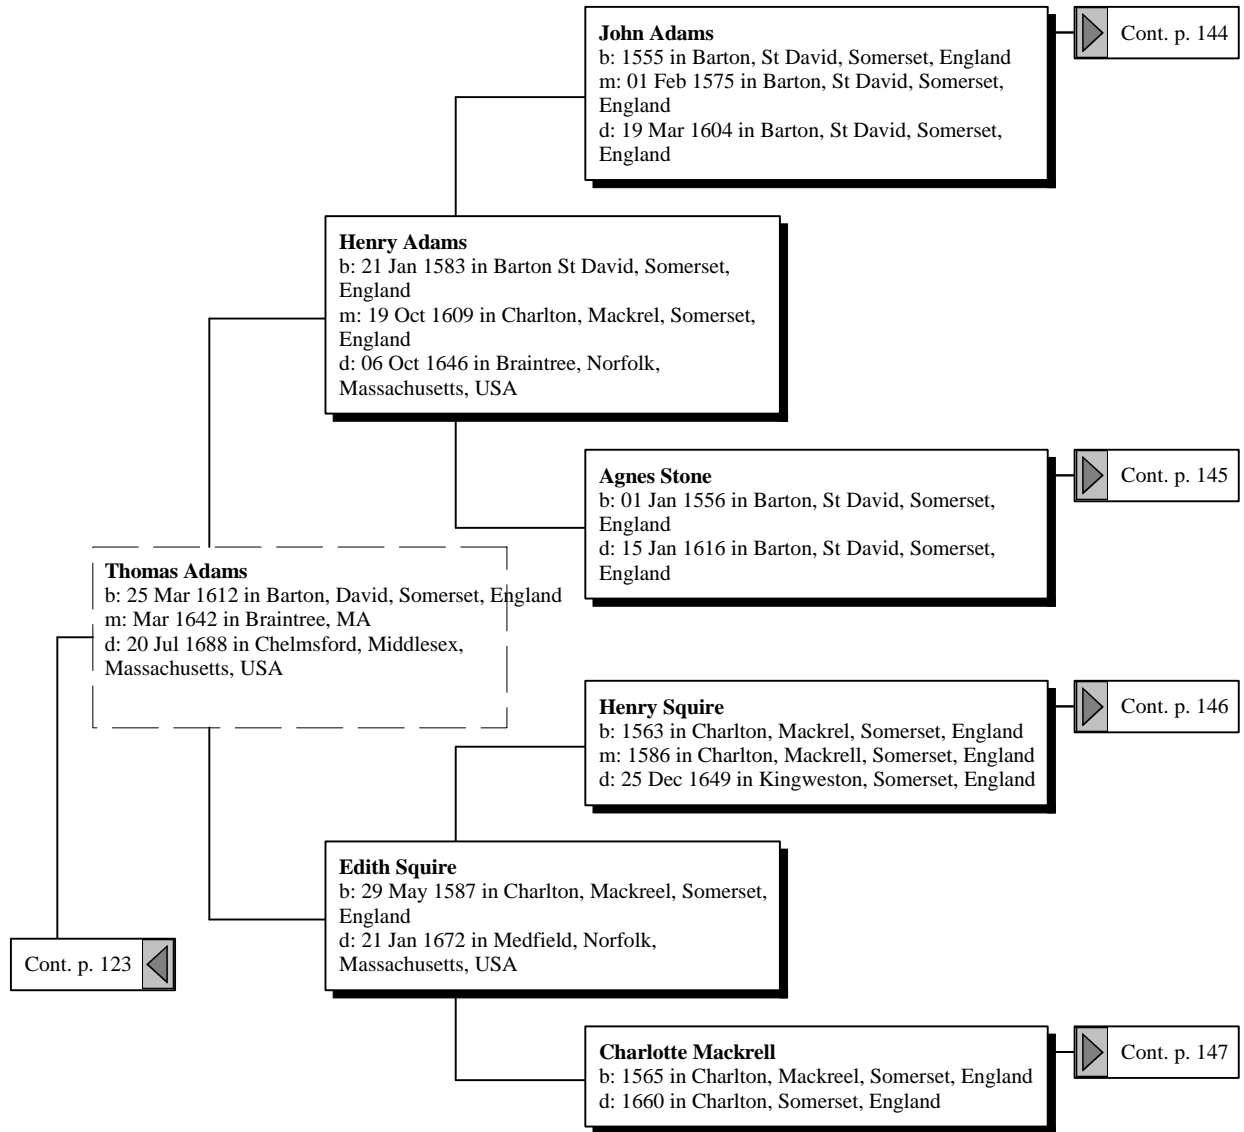

Ancestors of David Thomas Golden

Cont. p. 123

Truebull Blackmore

b: 1586 in Barton, St David, Somerset, England
m: 1611 in Barton, St David, Somerset, England
d: in Barton, St David, Somerset, England

Mary Blackmore