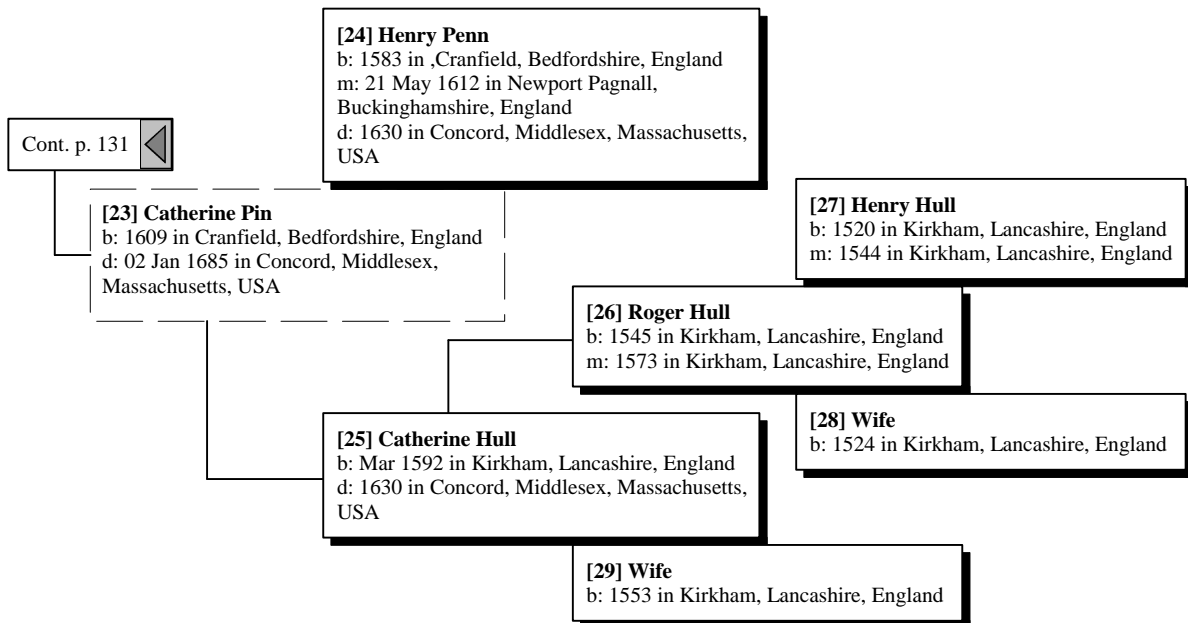

Ancestors of David Thomas Golden