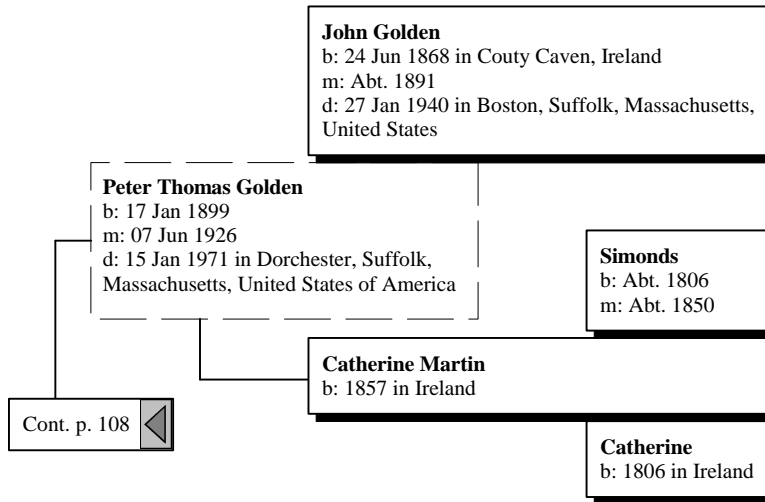

Descendants of David Thomas Golden

Generation No. 1

1. DAVID THOMAS⁵ GOLDEN (*THOMAS PETER*⁴, *PETER THOMAS*³, *PETER THOMAS*², *JOHN*¹) was born 02 Apr 1997 in Boston, MA.

Notes for DAVID THOMAS GOLDEN:

David3rdGrade

<http://trees.ancestry.com/rd?f=image&guid=2464ae6e-c8b6-4c72-9451-d3ac939c02b7&tid=815866&pid=-2045907919>

Notes for David Thomas Golden

David3rdGrade

<http://trees.ancestry.com/rd?f=image&guid=2464ae6e-c8b6-4c72-9451-d3ac939c02b7&tid=815866&pid=2045907919>

Ancestors of David Thomas Golden

Ancestors of David Thomas Golden

Ancestors of David Thomas Golden

Ancestors of David Thomas Golden

Ancestors of David Thomas Golden

Ancestors of David Thomas Golden

Ancestors of David Thomas Golden