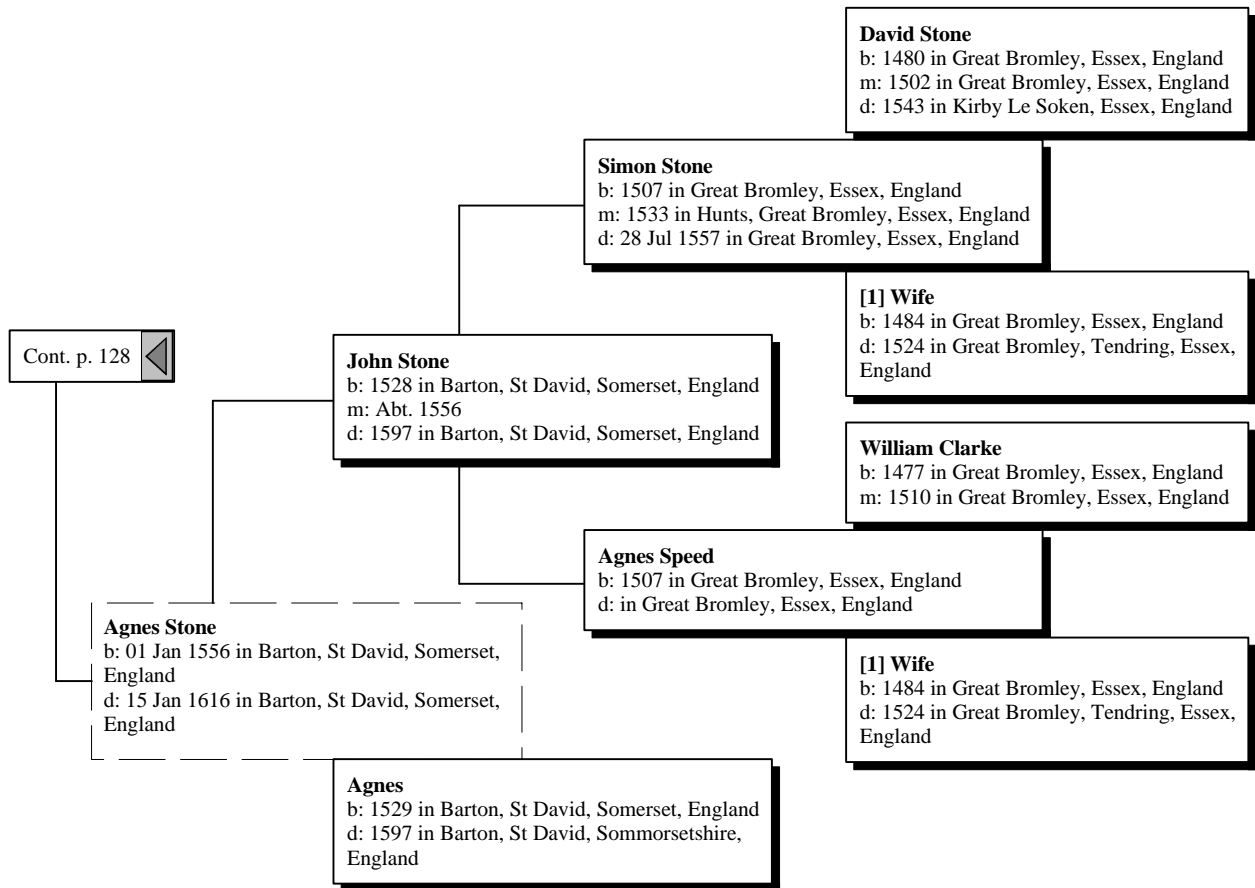

Ancestors of David Thomas Golden

Ancestors of David Thomas Golden

Ancestors of David Thomas Golden

Ancestors of David Thomas Golden

Ancestors of David Thomas Golden

Cont. p. 128 

Dead End Mackrell
b: Abt. 1545
m: Abt. 1565