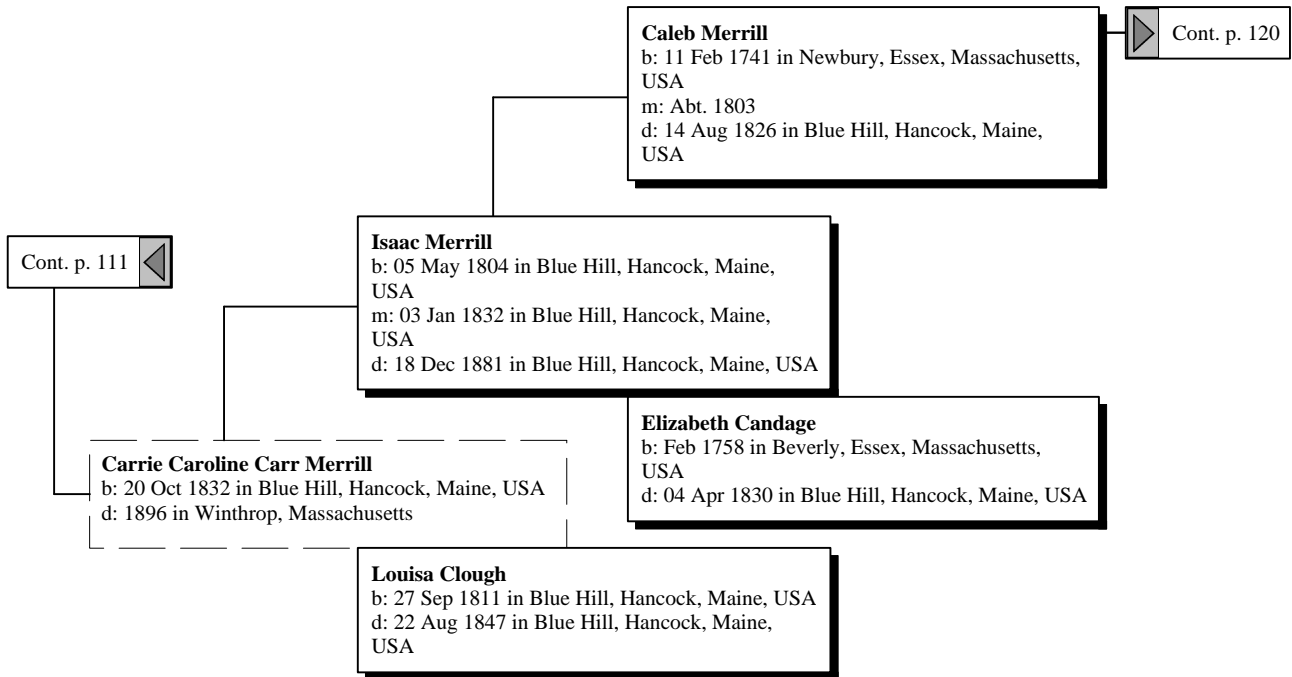

Ancestors of David Thomas Golden