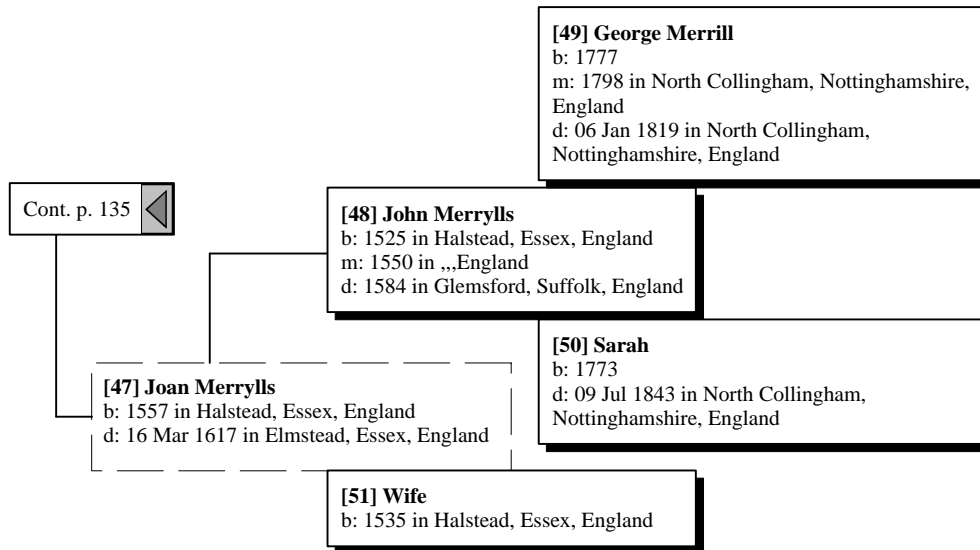

Ancestors of David Thomas Golden