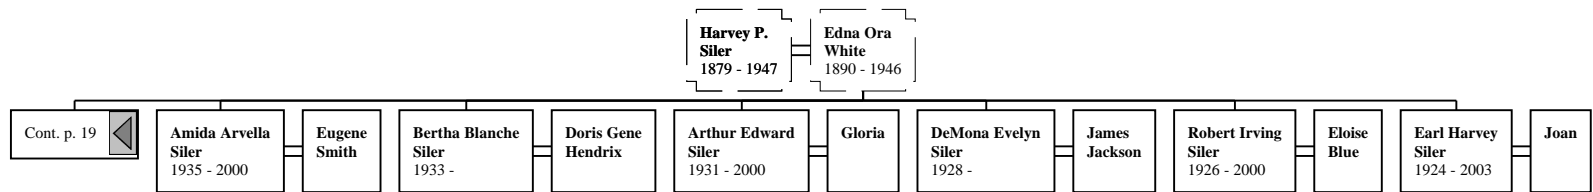

SILERS

Hourglass Tree of Mary Siler