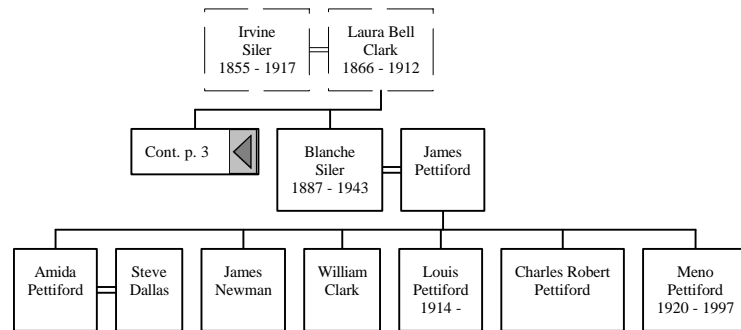

Ancestors of Mary Siler

Mary Siler
b: Abt. 1831 in North Carolina
d: in Troy, Ohio

Descendants of Mary Siler

Descendants of Mary Siler

Descendants of Mary Siler

SILERS

Hourglass Tree of Mary Siler

SILERS

Hourglass Tree of Mary Siler

SILERS

Hourglass Tree of Mary Siler

SILERS

Hourglass Tree of Mary Siler

SILERS

Family Group Sheet

Wife: Mary Siler