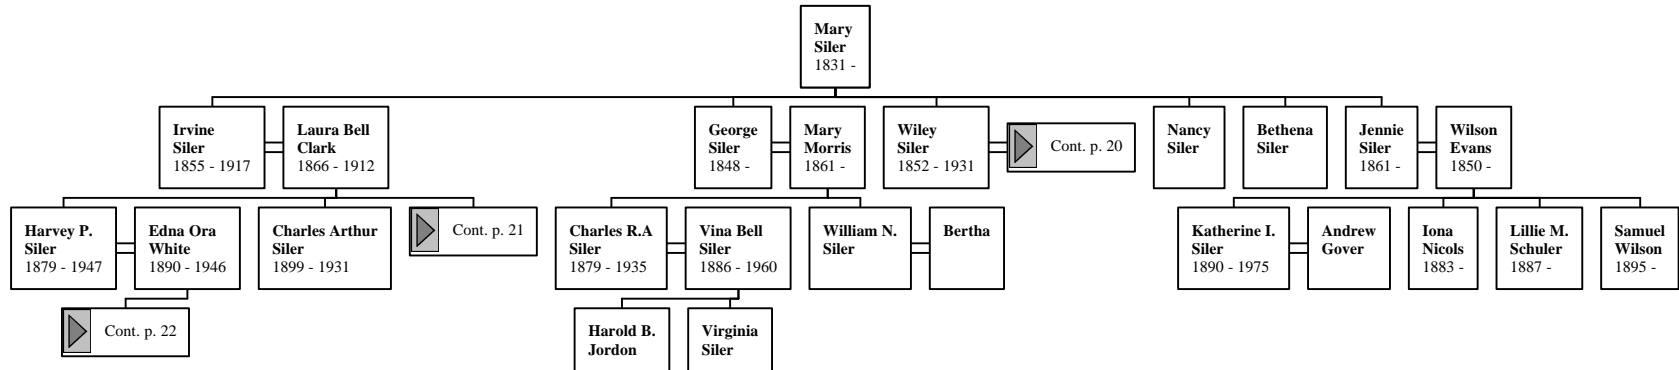

Family Group Sheet

Child:	Bethena Siler
Relationship with Father:	
Relationship with Mother:	Mary Siler - Natural
Address and Phone(s)	
Medical	
<i>Notes</i>	
Marriage Information	
<i>Marriage Notes</i>	

Family Group Sheet

Child:	Jennie Siler
Born:	Apr 1861
in:	North Carolina
Relationship with Father:	
Relationship with Mother:	Mary Siler - Natural
Address and Phone(s)	

Medical**Notes***Name: Wilson Evans**Home in 1900: Troy, Miami, Ohio**Age: 50**Estimated birth year: abt 1850**Birthplace: Virginia**Relationship to head-of-house: Head**Spouse's name: Jennie**Race: Colored (Black)**Occupation: View image**Neighbors: View others on page**Household Members: Name Age**Wilson Evans 50**Jennie Evans 39**Iona Nicolls 17**Lillie M Schuler 12**Kittie J Schuler 10**Samuel Williams 5*

Marriage Information	
Husband:	Wilson Evans
Married:	1897
Beginning status:	Married
in:	Troy, Ohio

Marriage Notes

SILERS

Hourglass Tree of Mary Siler

SILERS

Hourglass Tree of Mary Siler

SILERS

Hourglass Tree of Mary Siler