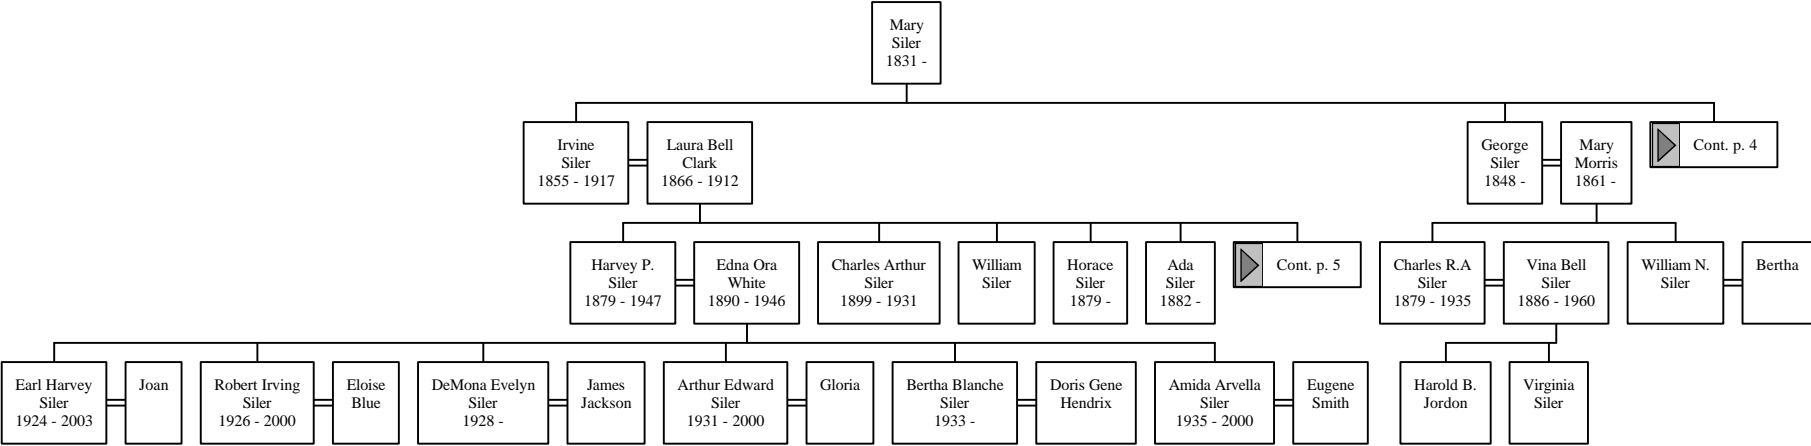

SILERS

by

G HENDRIX

Table of Contents

Ancestor Fan Tree of Mary Siler	2
Descendant Tree of Mary Siler.....	3
Hourglass Tree of Mary Siler	6
Family Group Sheet.....	10
Hourglass Tree of Mary Siler	19
Index	23

Ancestors of Mary Siler

Mary Siler
b: Abt. 1831 in North Carolina
d: in Troy, Ohio

Descendants of Mary Siler

Descendants of Mary Siler

Descendants of Mary Siler

SILERS

Hourglass Tree of Mary Siler

SILERS

Medical**Notes***Name: Sarah Siler**Home in 1880: Troy, Miami, Ohio**Age: 30**Estimated birth year: abt 1850**Birthplace: Kentucky**Relation to head-of-household: Wife**Spouse's name: Wiley**Father's birthplace: Kentucky**Mother's birthplace: Kentucky**Neighbors: View others on page**Occupation: Keeping House*

Marriage Information	
Husband:	Wilson Evans
Married:	1897
Beginning status:	Married
in:	Troy, Ohio

Marriage Notes

SILERS

Hourglass Tree of Mary Siler

SILERS

Hourglass Tree of Mary Siler

SILERS

Hourglass Tree of Mary Siler