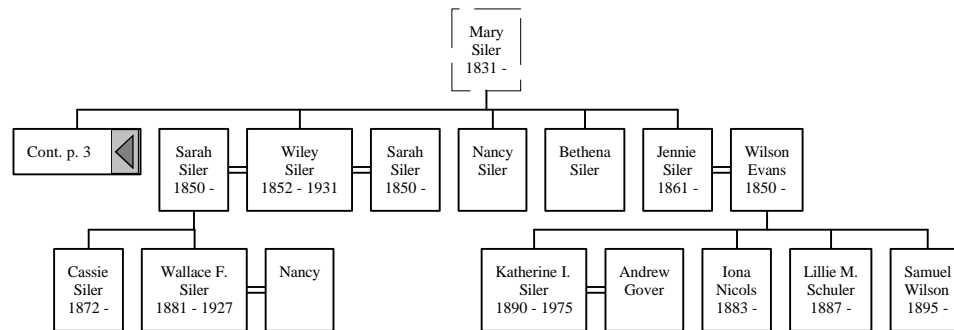

SILERS

by

G HENDRIX

Table of Contents

Ancestor Fan Tree of Mary Siler	2
Descendant Tree of Mary Siler.....	3
Hourglass Tree of Mary Siler	6
Family Group Sheet.....	10
Hourglass Tree of Mary Siler	19
Index	23

Ancestors of Mary Siler

Mary Siler
b: Abt. 1831 in North Carolina
d: in Troy, Ohio

Descendants of Mary Siler

Descendants of Mary Siler

Descendants of Mary Siler

SILERS

Hourglass Tree of Mary Siler

SILERS

Hourglass Tree of Mary Siler

SILERS

Hourglass Tree of Mary Siler

SILERS

Hourglass Tree of Mary Siler

SILERS

Family Group Sheet

Wife: Mary Siler

Medical**Notes***Name: Sarah Siler**Home in 1880: Troy, Miami, Ohio**Age: 30**Estimated birth year: abt 1850**Birthplace: Kentucky**Relation to head-of-household: Wife**Spouse's name: Wiley**Father's birthplace: Kentucky**Mother's birthplace: Kentucky**Neighbors: View others on page**Occupation: Keeping House*