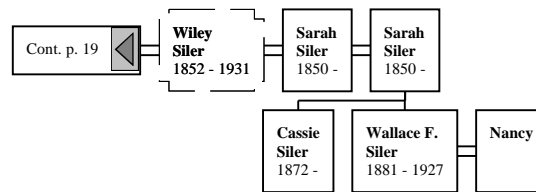

Family Group Sheet

Child:	Jennie Siler
Born:	Apr 1861
in:	North Carolina
Relationship with Father:	
Relationship with Mother:	Mary Siler - Natural
Address and Phone(s)	

Medical**Notes***Name: Wilson Evans**Home in 1900: Troy, Miami, Ohio**Age: 50**Estimated birth year: abt 1850**Birthplace: Virginia**Relationship to head-of-house: Head**Spouse's name: Jennie**Race: Colored (Black)**Occupation: View image**Neighbors: View others on page**Household Members: Name Age**Wilson Evans 50**Jennie Evans 39**Iona Nicolls 17**Lillie M Schuler 12**Kittie J Schuler 10**Samuel Williams 5*

Marriage Information	
Husband:	Wilson Evans
Married:	1897
Beginning status:	Married
in:	Troy, Ohio

Marriage Notes

SILERS

Hourglass Tree of Mary Siler

SILERS

Hourglass Tree of Mary Siler

SILERS

Hourglass Tree of Mary Siler