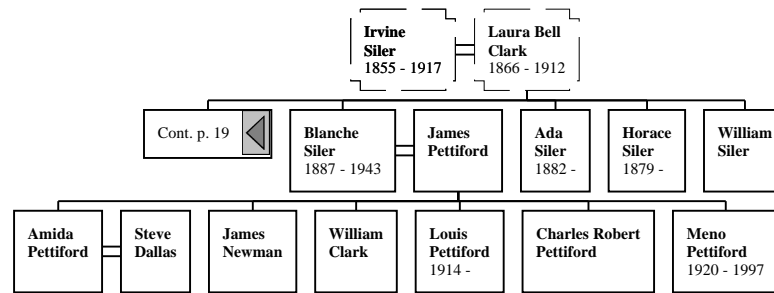

Family Group Sheet

Child:	Jennie Siler
Born:	Apr 1861
in:	North Carolina
Relationship with Father:	
Relationship with Mother:	Mary Siler - Natural
Address and Phone(s)	

Medical**Notes***Name: Wilson Evans**Home in 1900: Troy, Miami, Ohio**Age: 50**Estimated birth year: abt 1850**Birthplace: Virginia**Relationship to head-of-house: Head**Spouse's name: Jennie**Race: Colored (Black)**Occupation: View image**Neighbors: View others on page**Household Members: Name Age**Wilson Evans 50**Jennie Evans 39**Iona Nicolls 17**Lillie M Schuler 12**Kittie J Schuler 10**Samuel Williams 5*

Marriage Information	
Husband:	Wilson Evans
Married:	1897
Beginning status:	Married
in:	Troy, Ohio

Marriage Notes

SILERS

Hourglass Tree of Mary Siler

SILERS

Hourglass Tree of Mary Siler

SILERS

Hourglass Tree of Mary Siler