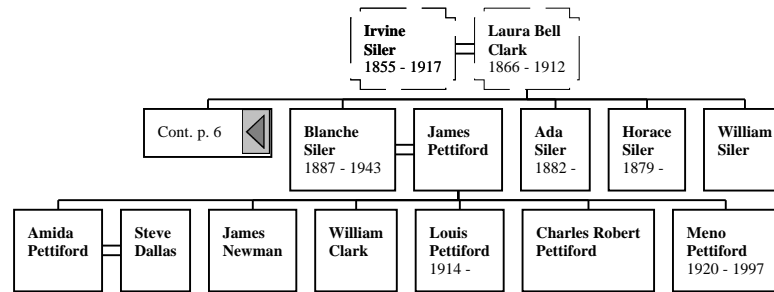

Ancestors of Mary Siler

Mary Siler
b: Abt. 1831 in North Carolina
d: in Troy, Ohio

Descendants of Mary Siler

Descendants of Mary Siler

Descendants of Mary Siler

SILERS

Hourglass Tree of Mary Siler

SILERS

Hourglass Tree of Mary Siler

SILERS

Hourglass Tree of Mary Siler

SILERS

Hourglass Tree of Mary Siler

SILERS

Family Group Sheet

Wife: Mary Siler