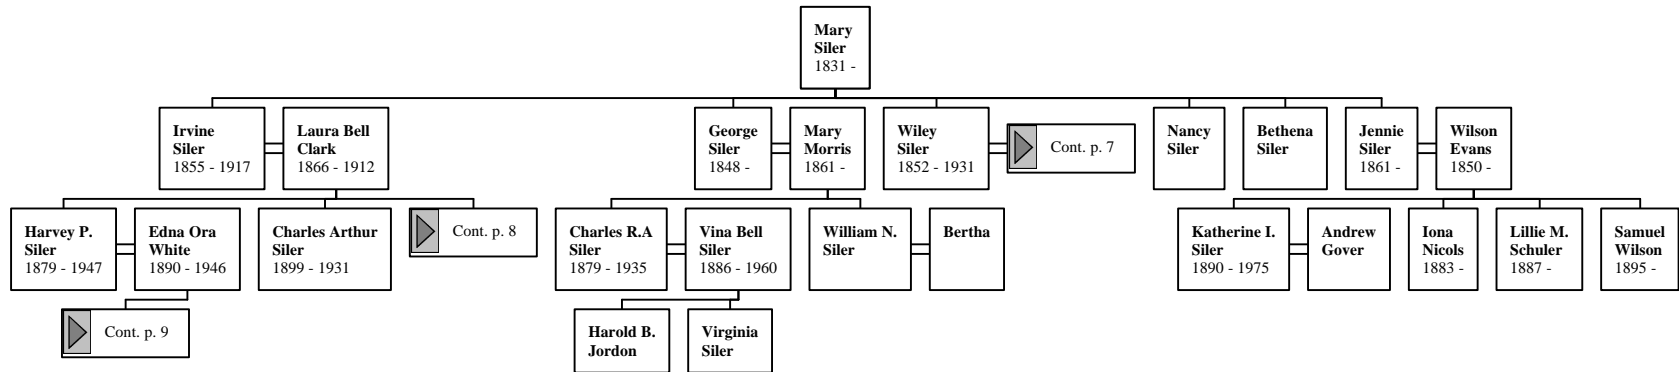

Ancestors of Mary Siler

Mary Siler
b: Abt. 1831 in North Carolina
d: in Troy, Ohio

Descendants of Mary Siler

Descendants of Mary Siler

Descendants of Mary Siler

SILERS

Hourglass Tree of Mary Siler

SILERS

Hourglass Tree of Mary Siler

SILERS

Hourglass Tree of Mary Siler

SILERS

Hourglass Tree of Mary Siler

SILERS

Family Group Sheet

Wife: Mary Siler

Medical**Notes***Name: Sarah Siler**Home in 1880: Troy, Miami, Ohio**Age: 30**Estimated birth year: abt 1850**Birthplace: Kentucky**Relation to head-of-household: Wife**Spouse's name: Wiley**Father's birthplace: Kentucky**Mother's birthplace: Kentucky**Neighbors: View others on page**Occupation: Keeping House*