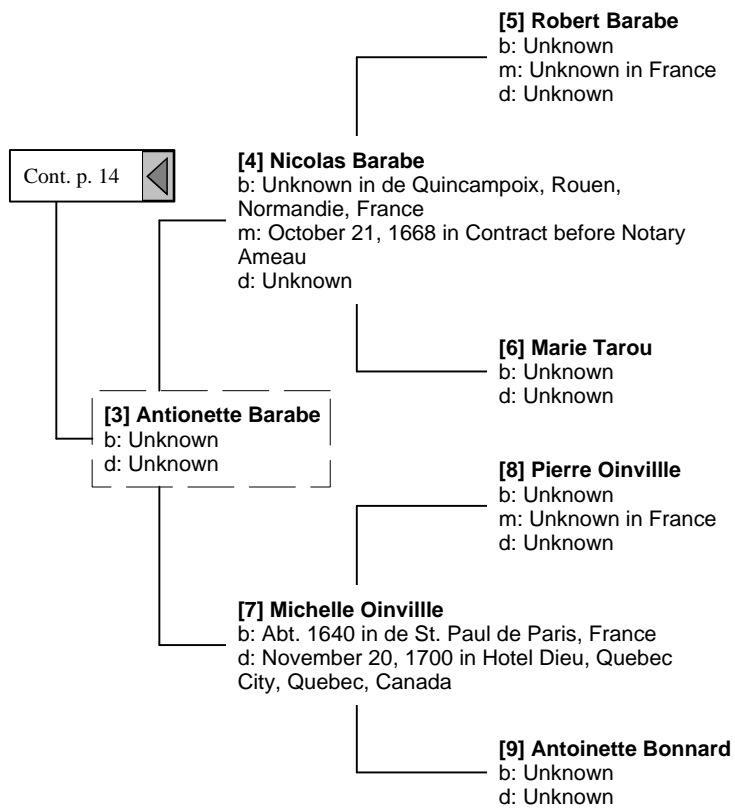

Catherine Gaugch
 b: 1607 in de Thury-Harcourt, Bayeux,
 Normandie
 d: April 09, 1679 in Quebec, Canada

Anne Felicite Bonhomme
 b: October 07, 1673 in Quebec, Canada
 d: Unknown

Noel Morin
 b: 1606 in de St. Etienne de Brie, Comte
 Rohert, France
 m: January 09, 1639/40 in Quebec, Canada
 d: February 10, 1679/80 in Quebec, Canada

Agnes Morin
 b: January 21, 1640/41 in Quebec, Canada
 d: August 30, 1687 in Quebec, Canada

Helen Desportes
 b: July 07, 1620 in Quebec, Canada
 d: June 24, 1675 in Quebec, Canada

Standard Pedigree Tree (11 of 38)

Standard Pedigree Tree (12 of 38)

Standard Pedigree Tree (13 of 38)

Standard Pedigree Tree (14 of 38)

Standard Pedigree Tree (15 of 38)

Standard Pedigree Tree (16 of 38)

Standard Pedigree Tree (17 of 38)

Standard Pedigree Tree (18 of 38)

Standard Pedigree Tree (19 of 38)

Standard Pedigree Tree (20 of 38)

Standard Pedigree Tree (21 of 38)

Standard Pedigree Tree (22 of 38)

Standard Pedigree Tree (23 of 38)

Standard Pedigree Tree (24 of 38)

Standard Pedigree Tree (25 of 38)