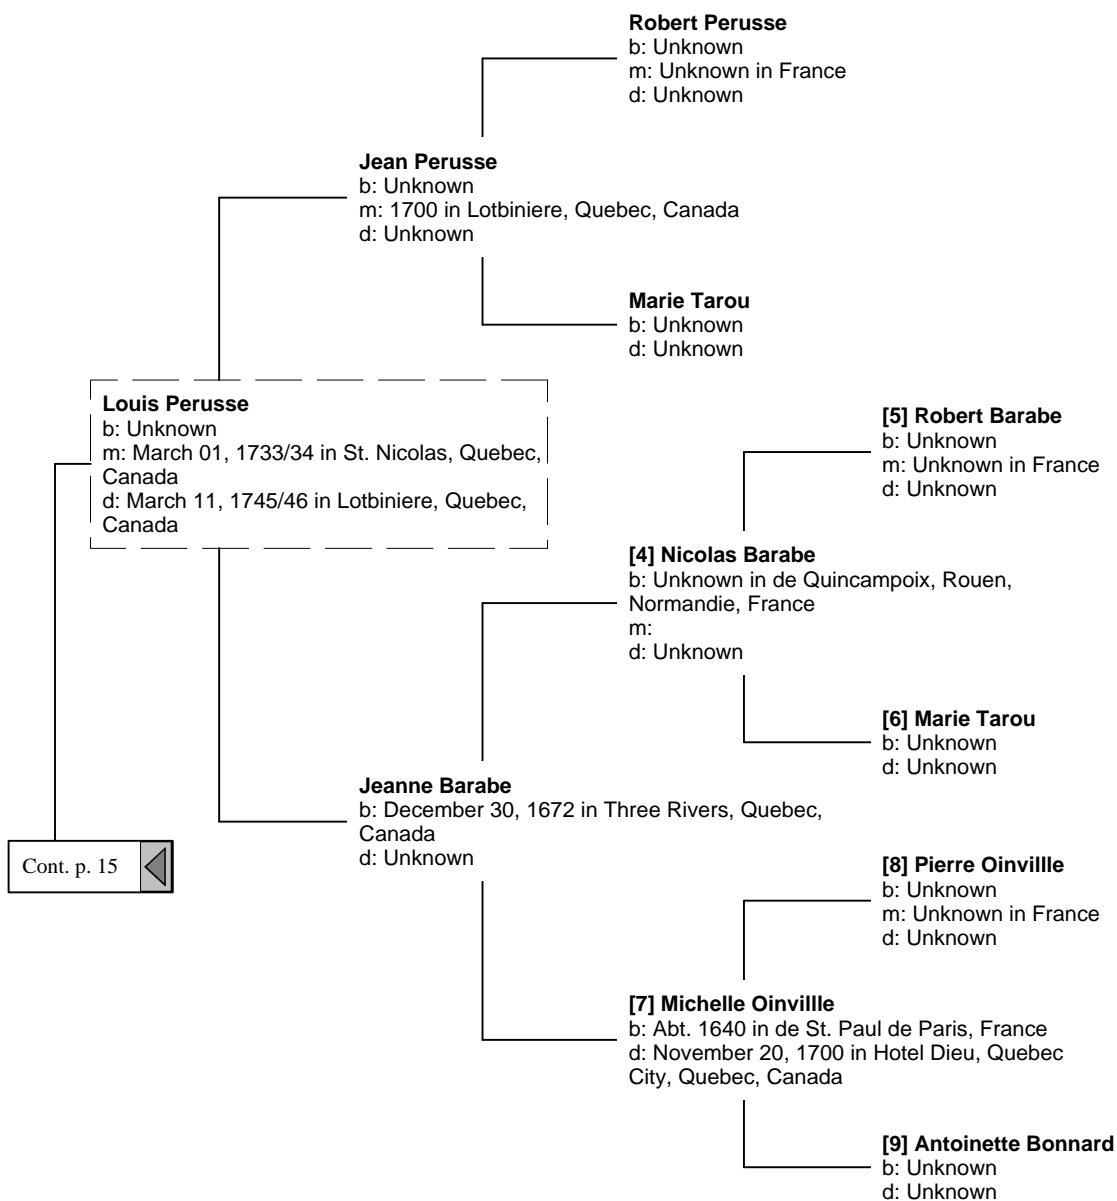

Catherine Gaugch
 b: 1607 in de Thury-Harcourt, Bayeux,
 Normandie
 d: April 09, 1679 in Quebec, Canada

Anne Felicite Bonhomme
 b: October 07, 1673 in Quebec, Canada
 d: Unknown

Noel Morin
 b: 1606 in de St. Etienne de Brie, Comte
 Rohert, France
 m: January 09, 1639/40 in Quebec, Canada
 d: February 10, 1679/80 in Quebec, Canada

Agnes Morin
 b: January 21, 1640/41 in Quebec, Canada
 d: August 30, 1687 in Quebec, Canada

Helen Desportes
 b: July 07, 1620 in Quebec, Canada
 d: June 24, 1675 in Quebec, Canada

Standard Pedigree Tree (11 of 38)

Standard Pedigree Tree (19 of 38)

Standard Pedigree Tree (20 of 38)

Standard Pedigree Tree (21 of 38)

Standard Pedigree Tree (22 of 38)

Standard Pedigree Tree (23 of 38)

Standard Pedigree Tree (24 of 38)

Standard Pedigree Tree (25 of 38)

Standard Pedigree Tree (26 of 38)

Standard Pedigree Tree (27 of 38)

Standard Pedigree Tree (28 of 38)

Standard Pedigree Tree (29 of 38)

Standard Pedigree Tree (30 of 38)

Standard Pedigree Tree (31 of 38)

Standard Pedigree Tree (32 of 38)