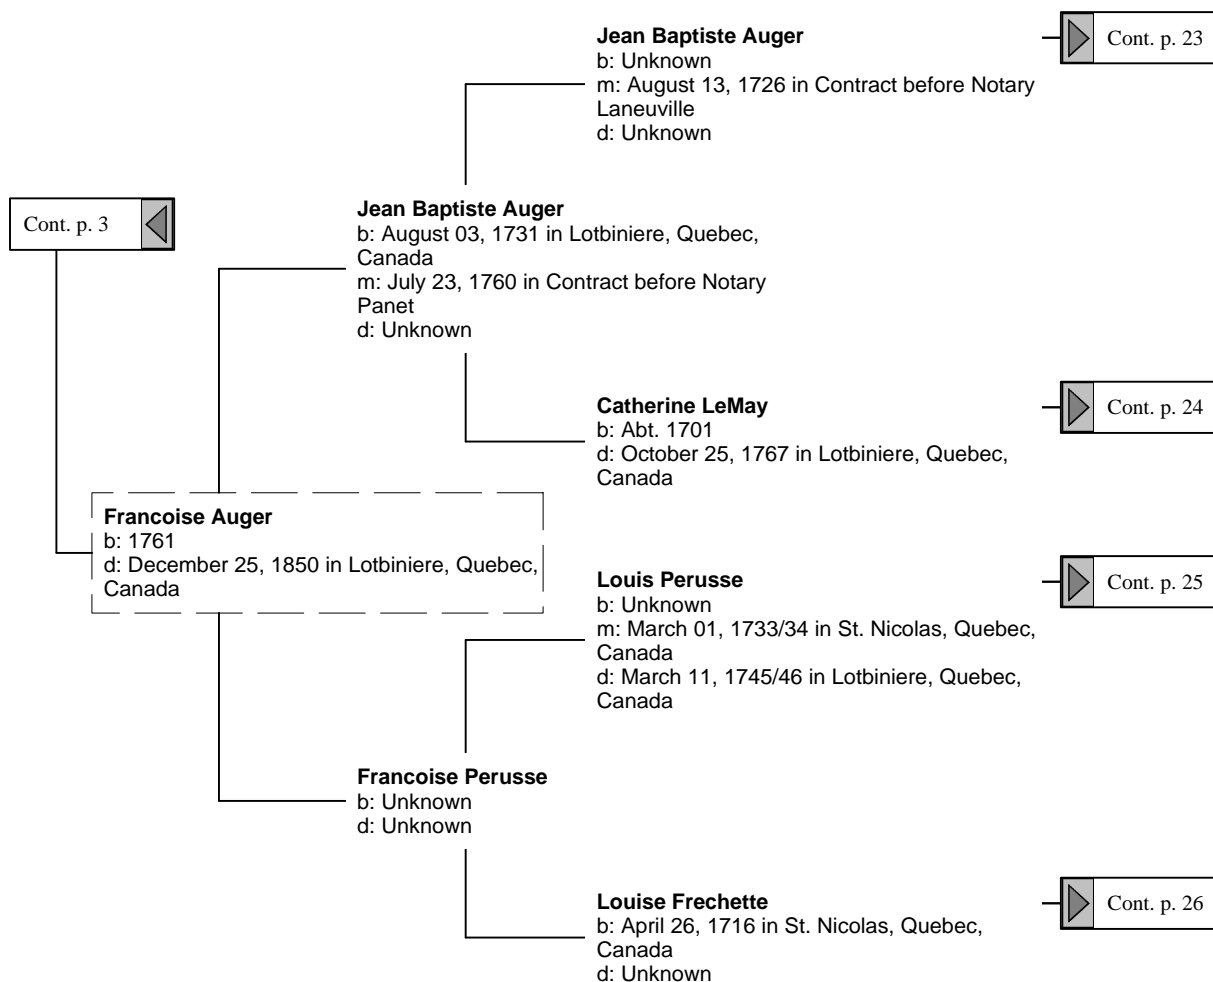

Agnes Morin
 b: January 21, 1640/41 in Quebec, Canada
 d: August 30, 1687 in Quebec, Canada

Helen Desportes
 b: July 07, 1620 in Quebec, Canada
 d: June 24, 1675 in Quebec, Canada

Standard Pedigree Tree (11 of 38)

Standard Pedigree Tree (12 of 38)

Standard Pedigree Tree (13 of 38)

Standard Pedigree Tree (14 of 38)

Standard Pedigree Tree (15 of 38)

Standard Pedigree Tree (16 of 38)

Standard Pedigree Tree (17 of 38)

Standard Pedigree Tree (18 of 38)

Standard Pedigree Tree (19 of 38)

Standard Pedigree Tree (20 of 38)

Standard Pedigree Tree (21 of 38)

Standard Pedigree Tree (22 of 38)

Standard Pedigree Tree (23 of 38)

Standard Pedigree Tree (24 of 38)

Standard Pedigree Tree (25 of 38)