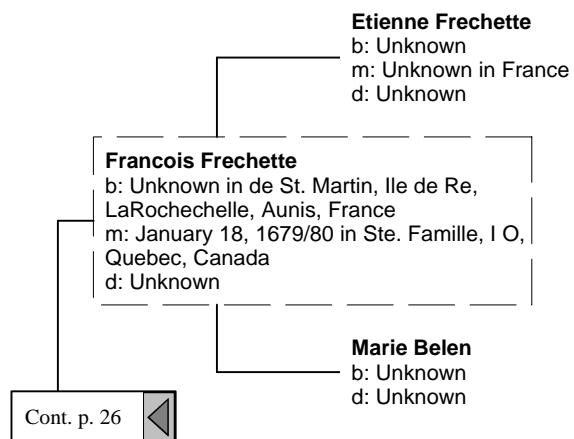

Catherine Gaugch
 b: 1607 in de Thury-Harcourt, Bayeux,
 Normandie
 d: April 09, 1679 in Quebec, Canada

Anne Felicite Bonhomme
 b: October 07, 1673 in Quebec, Canada
 d: Unknown

Noel Morin
 b: 1606 in de St. Etienne de Brie, Comte
 Rohert, France
 m: January 09, 1639/40 in Quebec, Canada
 d: February 10, 1679/80 in Quebec, Canada

Standard Pedigree Tree (19 of 38)

Standard Pedigree Tree (20 of 38)

Standard Pedigree Tree (21 of 38)

Standard Pedigree Tree (22 of 38)

Standard Pedigree Tree (23 of 38)

Standard Pedigree Tree (24 of 38)

Standard Pedigree Tree (25 of 38)

Standard Pedigree Tree (26 of 38)

Standard Pedigree Tree (27 of 38)

Standard Pedigree Tree (28 of 38)

Standard Pedigree Tree (29 of 38)

Standard Pedigree Tree (30 of 38)

Standard Pedigree Tree (31 of 38)

Standard Pedigree Tree (32 of 38)

Standard Pedigree Tree (33 of 38)

Standard Pedigree Tree (34 of 38)

Standard Pedigree Tree (35 of 38)

Standard Pedigree Tree (36 of 38)

Standard Pedigree Tree (37 of 38)

Standard Pedigree Tree (38 of 38)