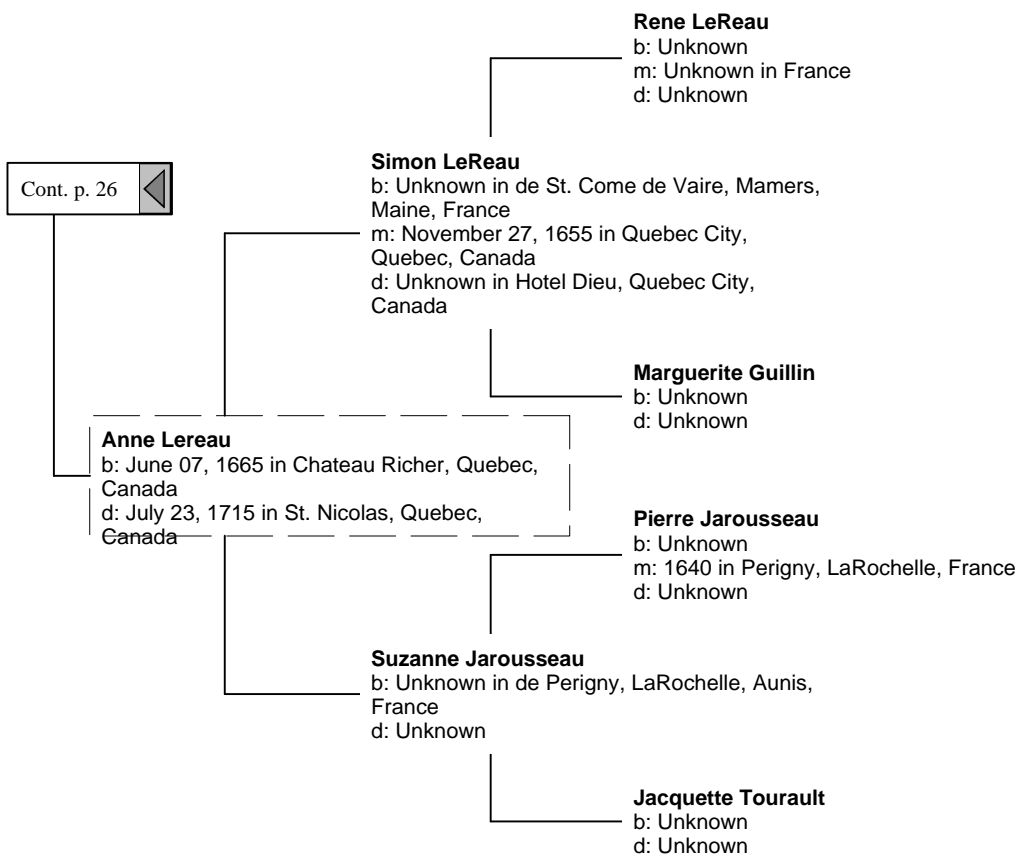

Catherine Gaugch
 b: 1607 in de Thury-Harcourt, Bayeux,
 Normandie
 d: April 09, 1679 in Quebec, Canada

Anne Felicite Bonhomme
 b: October 07, 1673 in Quebec, Canada
 d: Unknown

Noel Morin
 b: 1606 in de St. Etienne de Brie, Comte
 Rohert, France
 m: January 09, 1639/40 in Quebec, Canada
 d: February 10, 1679/80 in Quebec, Canada

Agnes Morin
 b: January 21, 1640/41 in Quebec, Canada
 d: August 30, 1687 in Quebec, Canada

Helen Desportes
 b: July 07, 1620 in Quebec, Canada
 d: June 24, 1675 in Quebec, Canada

Standard Pedigree Tree (11 of 38)

Standard Pedigree Tree (26 of 38)

Standard Pedigree Tree (27 of 38)

Standard Pedigree Tree (28 of 38)

Standard Pedigree Tree (29 of 38)

Standard Pedigree Tree (30 of 38)

Standard Pedigree Tree (31 of 38)

Standard Pedigree Tree (32 of 38)

Standard Pedigree Tree (33 of 38)

Standard Pedigree Tree (34 of 38)

Standard Pedigree Tree (35 of 38)

Standard Pedigree Tree (36 of 38)

Standard Pedigree Tree (37 of 38)

Standard Pedigree Tree (38 of 38)