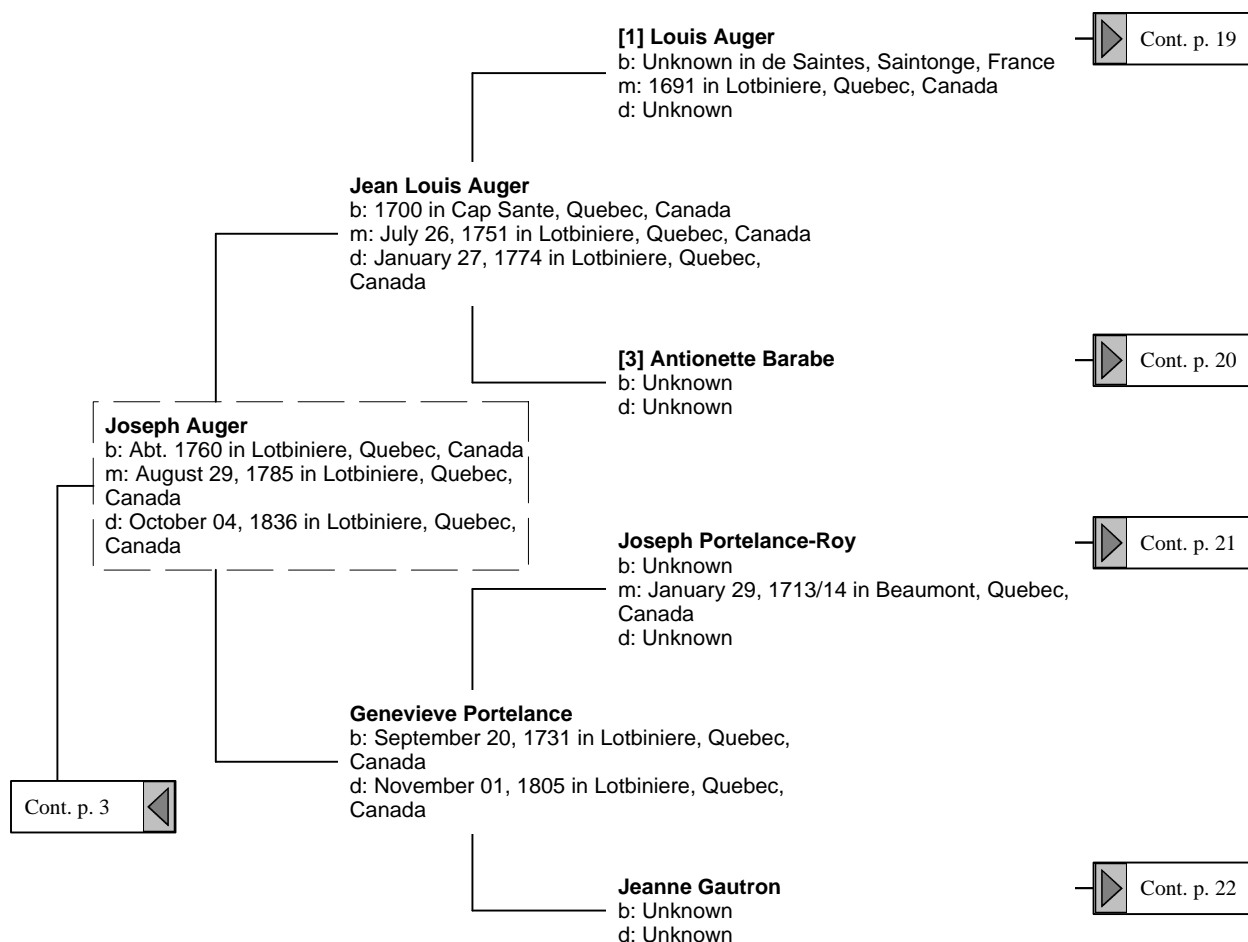

Charlotte De Poitiers
 b: 1638 in du Petit Espagne, Mont didier,
 Picardie
 d: February 09, 1717/18

Helene de Billeau
 b: Unknown
 d: Unknown

Louise Catherine Lefebure
 b: September 05, 1699 in Neuville
 d: Unknown

Catherine Gaugch
 b: 1607 in de Thury-Harcourt, Bayeux,
 Normandie
 d: April 09, 1679 in Quebec, Canada

Anne Felicite Bonhomme
 b: October 07, 1673 in Quebec, Canada
 d: Unknown

Noel Morin
 b: 1606 in de St. Etienne de Brie, Comte
 Rohert, France
 m: January 09, 1639/40 in Quebec, Canada
 d: February 10, 1679/80 in Quebec, Canada

Agnes Morin
 b: January 21, 1640/41 in Quebec, Canada
 d: August 30, 1687 in Quebec, Canada

Helen Desportes
 b: July 07, 1620 in Quebec, Canada
 d: June 24, 1675 in Quebec, Canada

Standard Pedigree Tree (11 of 38)

Standard Pedigree Tree (12 of 38)

Standard Pedigree Tree (13 of 38)

Standard Pedigree Tree (14 of 38)

Standard Pedigree Tree (15 of 38)

Standard Pedigree Tree (16 of 38)

Standard Pedigree Tree (17 of 38)

Standard Pedigree Tree (18 of 38)