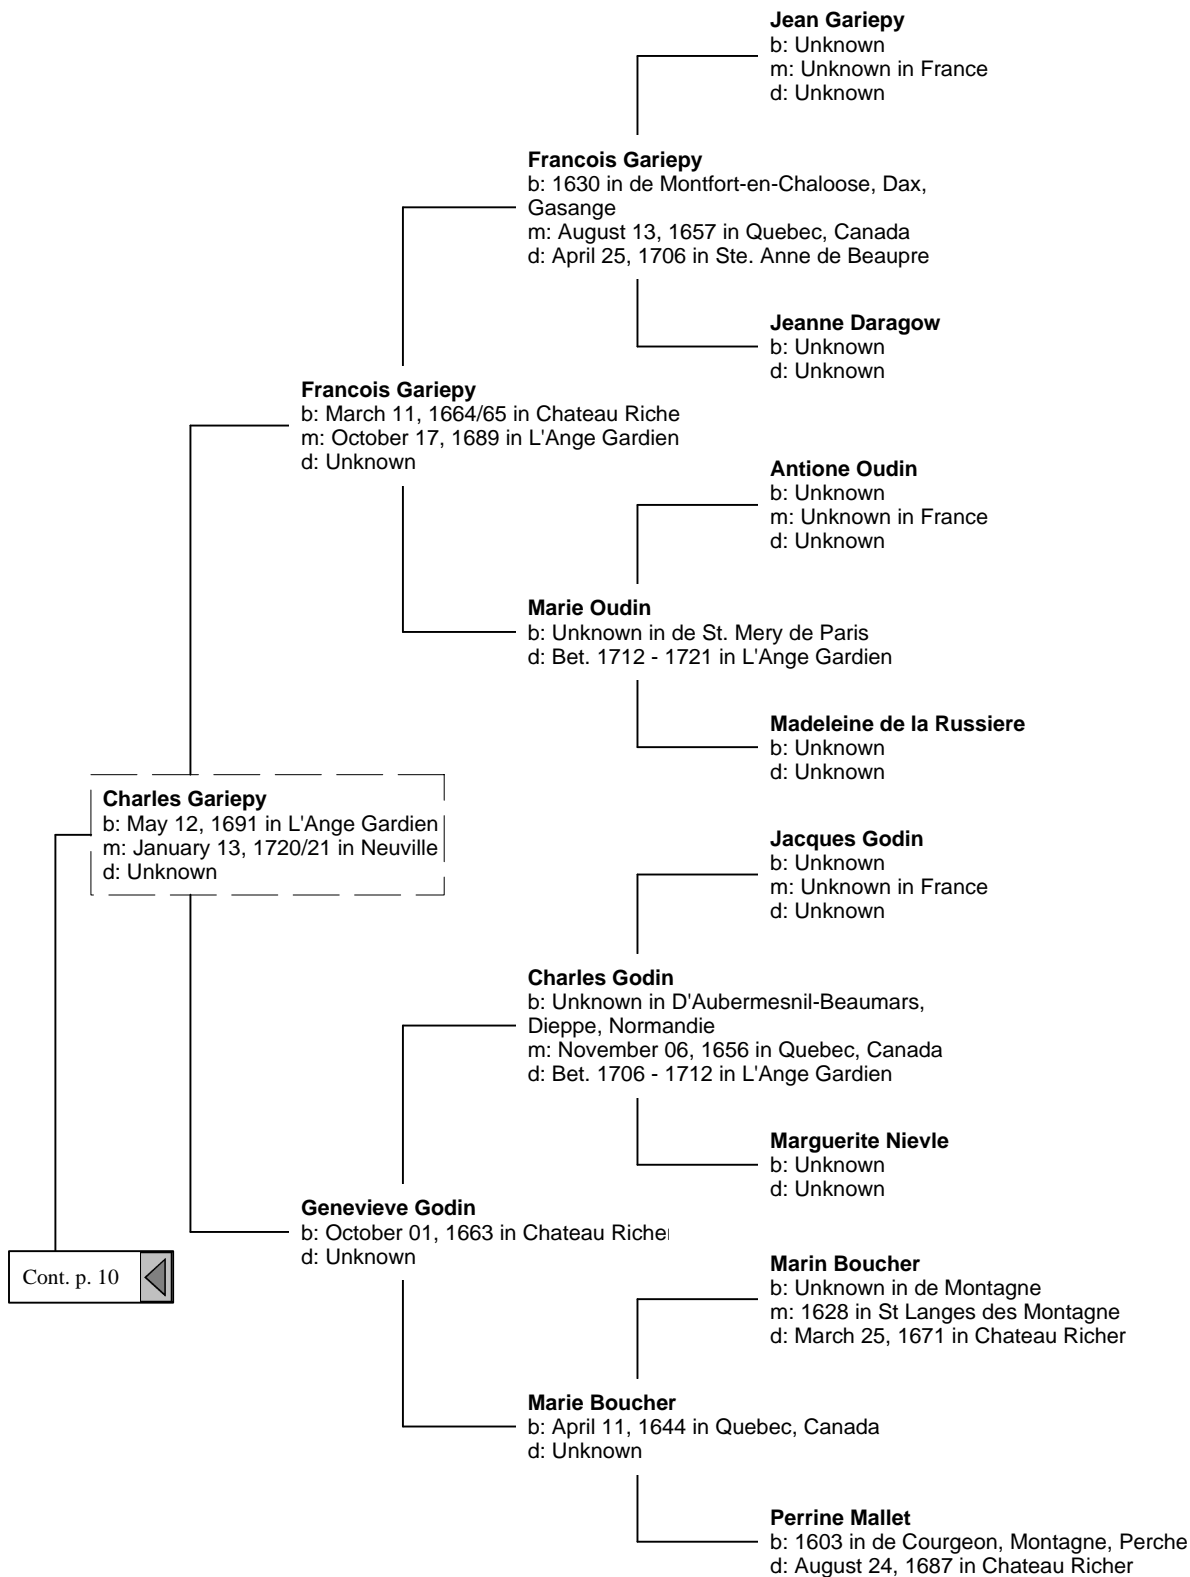

Catherine Gaugch
 b: 1607 in de Thury-Harcourt, Bayeux,
 Normandie
 d: April 09, 1679 in Quebec, Canada

Anne Felicite Bonhomme
 b: October 07, 1673 in Quebec, Canada
 d: Unknown

Noel Morin
 b: 1606 in de St. Etienne de Brie, Comte
 Rohert, France
 m: January 09, 1639/40 in Quebec, Canada
 d: February 10, 1679/80 in Quebec, Canada

Agnes Morin
 b: January 21, 1640/41 in Quebec, Canada
 d: August 30, 1687 in Quebec, Canada

Helen Desportes
 b: July 07, 1620 in Quebec, Canada
 d: June 24, 1675 in Quebec, Canada

Standard Pedigree Tree (11 of 38)

Standard Pedigree Tree (12 of 38)

Standard Pedigree Tree (13 of 38)

Standard Pedigree Tree (14 of 38)

Standard Pedigree Tree (15 of 38)

Standard Pedigree Tree (16 of 38)

Standard Pedigree Tree (17 of 38)

Standard Pedigree Tree (18 of 38)

Standard Pedigree Tree (19 of 38)

Standard Pedigree Tree (20 of 38)

Standard Pedigree Tree (21 of 38)

Standard Pedigree Tree (22 of 38)

Standard Pedigree Tree (23 of 38)

Standard Pedigree Tree (24 of 38)

Standard Pedigree Tree (25 of 38)