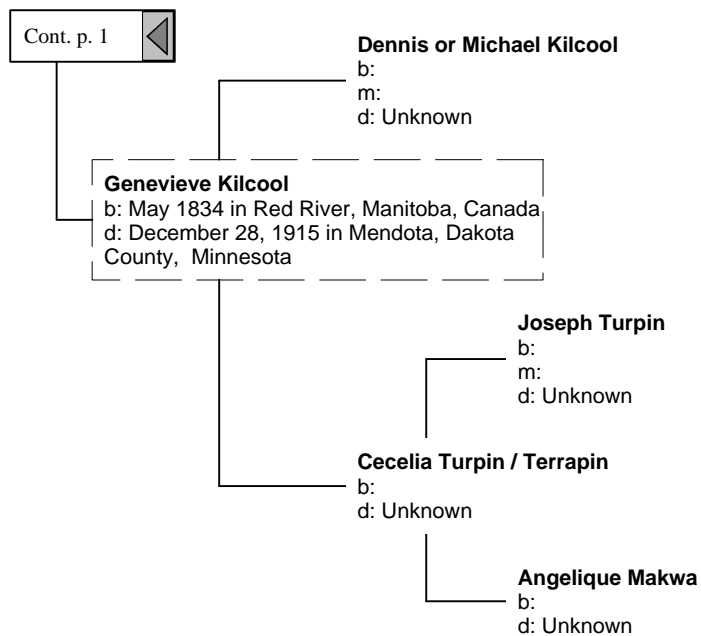

Standard Pedigree Tree (1 of 38)

Notes:

Standard Pedigree Tree (2 of 38)

Standard Pedigree Tree (3 of 38)

Standard Pedigree Tree (4 of 38)

Standard Pedigree Tree (5 of 38)

Standard Pedigree Tree (6 of 38)

Standard Pedigree Tree (7 of 38)

Standard Pedigree Tree (8 of 38)

Standard Pedigree Tree (9 of 38)

Standard Pedigree Tree (10 of 38)

Cont. p. 2

Cont. p. 18

Charles Gariepy
 b: May 12, 1691 in L'Ange Gardien
 m: January 13, 1720/21 in Neuville
 d: Unknown