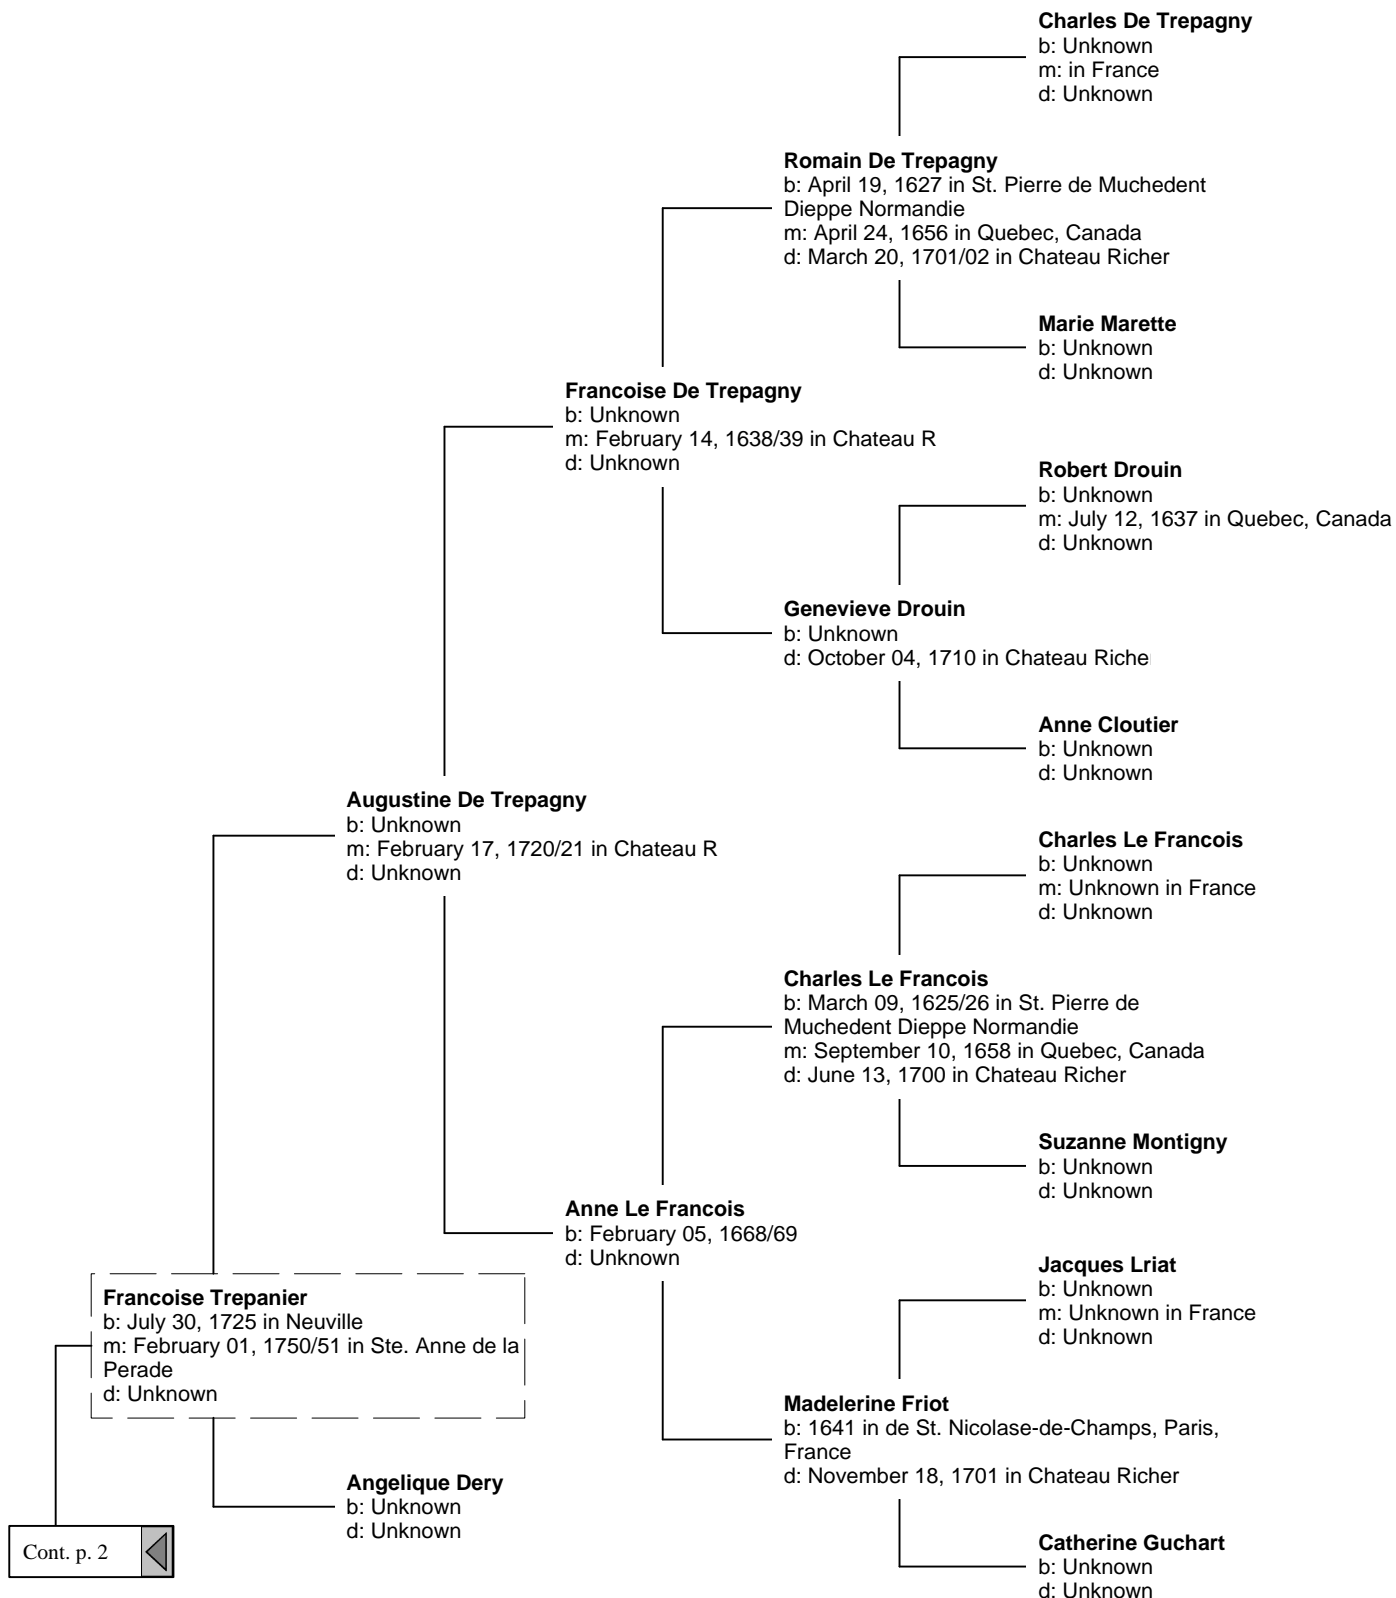

Standard Pedigree Tree (1 of 38)

Notes:

Standard Pedigree Tree (2 of 38)

Standard Pedigree Tree (3 of 38)

Standard Pedigree Tree (4 of 38)

Standard Pedigree Tree (5 of 38)

Standard Pedigree Tree (6 of 38)

Standard Pedigree Tree (7 of 38)

Standard Pedigree Tree (8 of 38)

Standard Pedigree Tree (9 of 38)

Standard Pedigree Tree (10 of 38)

Cont. p. 2

Cont. p. 18

Charles Gariepy
 b: May 12, 1691 in L'Ange Gardien
 m: January 13, 1720/21 in Neuville
 d: Unknown

Franciose Gariepy
 b: November 11, 1727 in La Perade
 d: Unknown

Simon Lefebure
 b: Unknown
 m: Unknown in France
 d: Unknown

Simon Lefebure
 b: 1642 in de St. Elsie de Tracy-le-Val,
 Compiegne, Picardie
 m: January 11, 1666/67 in Quebec, Canada
 d: November 10, 1722

Charlotte De Poitiers
 b: 1638 in du Petit Espagne, Mont didier,
 Picardie
 d: February 09, 1717/18

Helene de Billeau
 b: Unknown
 d: Unknown

Louise Catherine Lefebure
 b: September 05, 1699 in Neuville
 d: Unknown