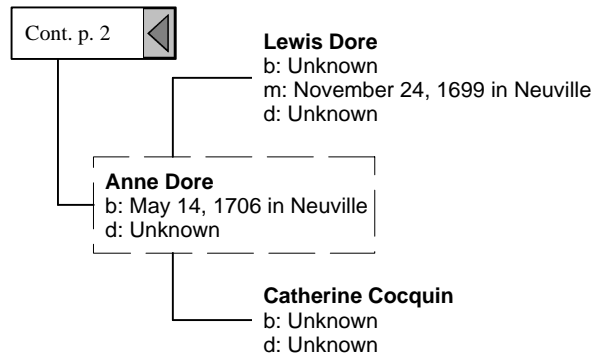

Standard Pedigree Tree (1 of 38)

Notes:

Standard Pedigree Tree (2 of 38)

Standard Pedigree Tree (3 of 38)

Standard Pedigree Tree (4 of 38)

Standard Pedigree Tree (5 of 38)

Standard Pedigree Tree (6 of 38)

Standard Pedigree Tree (7 of 38)

Standard Pedigree Tree (8 of 38)

Standard Pedigree Tree (9 of 38)

Standard Pedigree Tree (10 of 38)

Cont. p. 2

Cont. p. 18

Charles Gariepy
 b: May 12, 1691 in L'Ange Gardien
 m: January 13, 1720/21 in Neuville
 d: Unknown