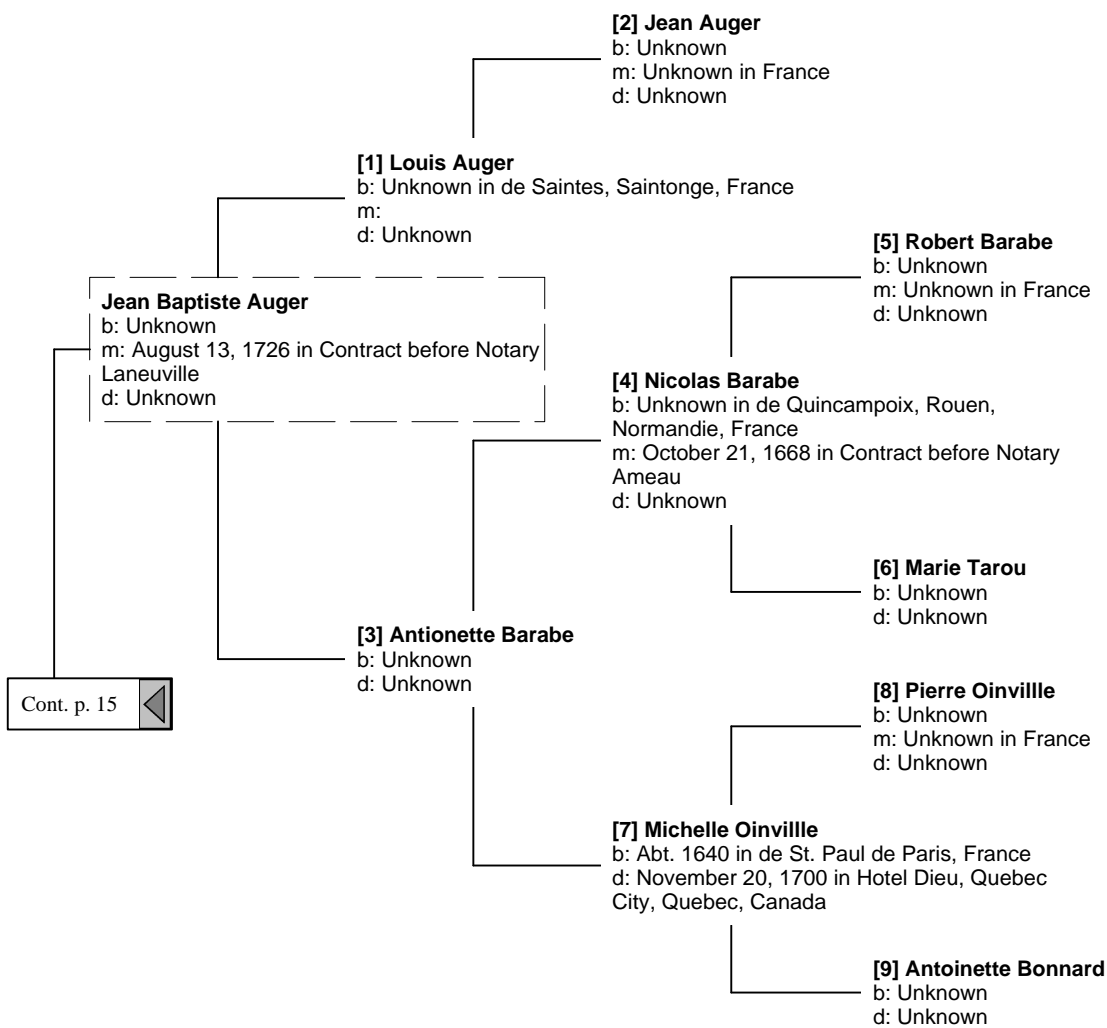

Catherine Gaugch
 b: 1607 in de Thury-Harcourt, Bayeux,
 Normandie
 d: April 09, 1679 in Quebec, Canada

Anne Felicite Bonhomme
 b: October 07, 1673 in Quebec, Canada
 d: Unknown

Noel Morin
 b: 1606 in de St. Etienne de Brie, Comte
 Rohert, France
 m: January 09, 1639/40 in Quebec, Canada
 d: February 10, 1679/80 in Quebec, Canada

Standard Pedigree Tree (12 of 38)

Standard Pedigree Tree (13 of 38)

Standard Pedigree Tree (14 of 38)

Standard Pedigree Tree (15 of 38)

Standard Pedigree Tree (16 of 38)

Standard Pedigree Tree (17 of 38)

Standard Pedigree Tree (18 of 38)

Standard Pedigree Tree (19 of 38)

Standard Pedigree Tree (20 of 38)

Standard Pedigree Tree (21 of 38)

Standard Pedigree Tree (22 of 38)

Standard Pedigree Tree (23 of 38)

Standard Pedigree Tree (24 of 38)

Standard Pedigree Tree (25 of 38)

Standard Pedigree Tree (26 of 38)

Standard Pedigree Tree (27 of 38)

Standard Pedigree Tree (28 of 38)

Standard Pedigree Tree (29 of 38)

Standard Pedigree Tree (30 of 38)

Standard Pedigree Tree (31 of 38)

Standard Pedigree Tree (32 of 38)