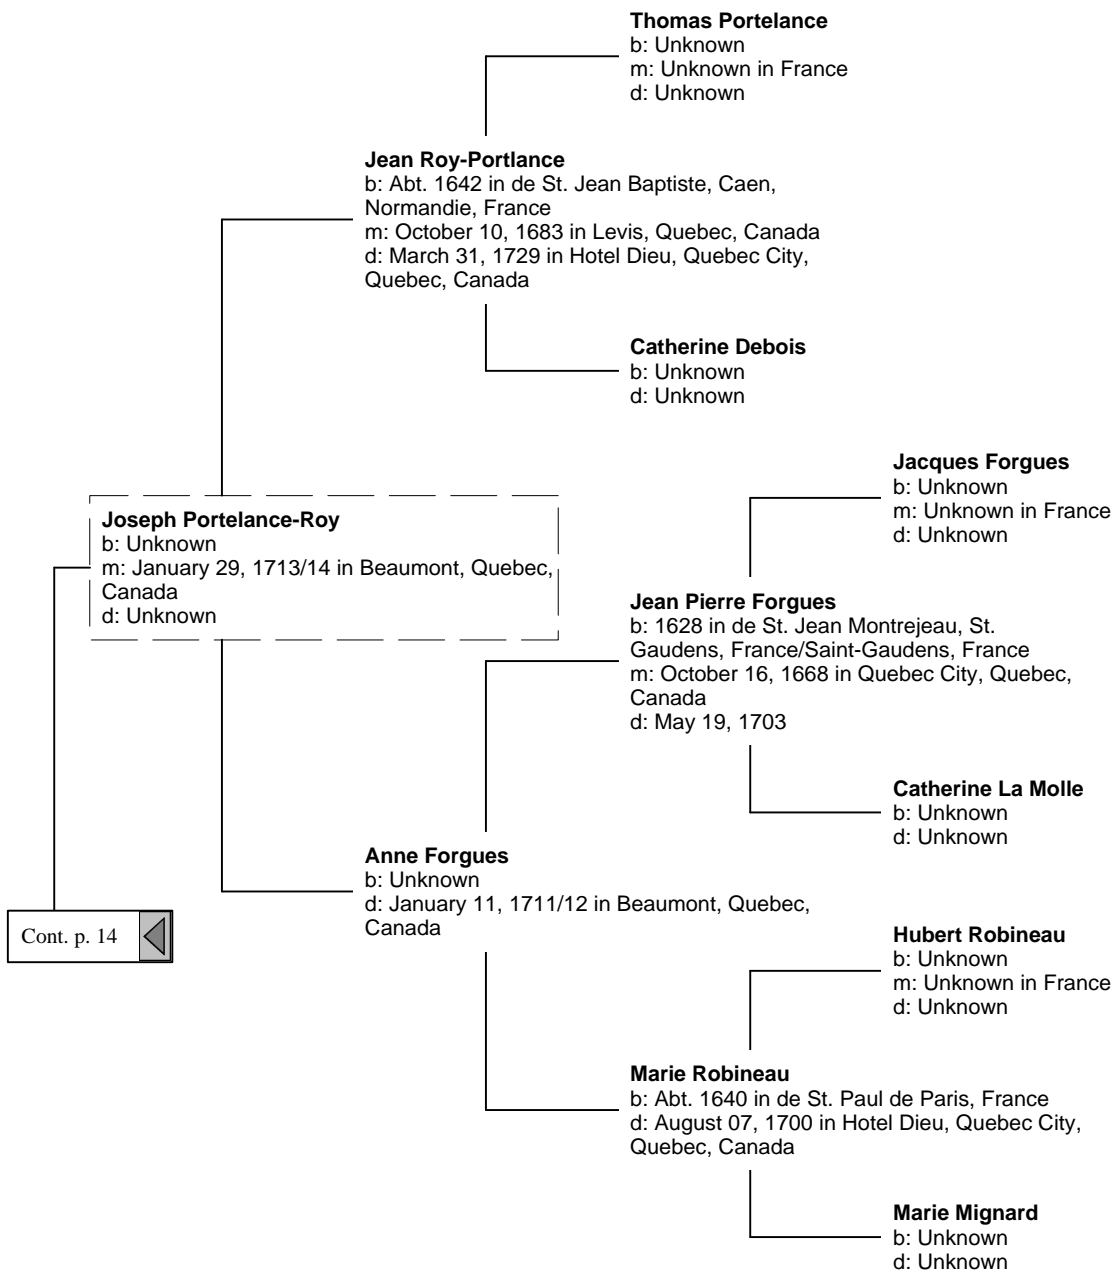

Catherine Gaugch
 b: 1607 in de Thury-Harcourt, Bayeux,
 Normandie
 d: April 09, 1679 in Quebec, Canada

Anne Felicite Bonhomme
 b: October 07, 1673 in Quebec, Canada
 d: Unknown

Noel Morin
 b: 1606 in de St. Etienne de Brie, Comte
 Rohert, France
 m: January 09, 1639/40 in Quebec, Canada
 d: February 10, 1679/80 in Quebec, Canada

Agnes Morin
 b: January 21, 1640/41 in Quebec, Canada
 d: August 30, 1687 in Quebec, Canada

Helen Desportes
 b: July 07, 1620 in Quebec, Canada
 d: June 24, 1675 in Quebec, Canada

Standard Pedigree Tree (11 of 38)

Standard Pedigree Tree (12 of 38)

Standard Pedigree Tree (13 of 38)

Standard Pedigree Tree (14 of 38)

Standard Pedigree Tree (15 of 38)

Standard Pedigree Tree (16 of 38)

Standard Pedigree Tree (17 of 38)

Standard Pedigree Tree (18 of 38)

Standard Pedigree Tree (19 of 38)

Standard Pedigree Tree (20 of 38)

Standard Pedigree Tree (21 of 38)

Standard Pedigree Tree (22 of 38)

Standard Pedigree Tree (23 of 38)

Standard Pedigree Tree (24 of 38)

Standard Pedigree Tree (25 of 38)