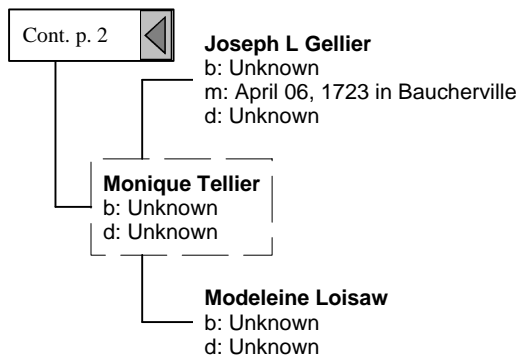

Standard Pedigree Tree (12 of 38)