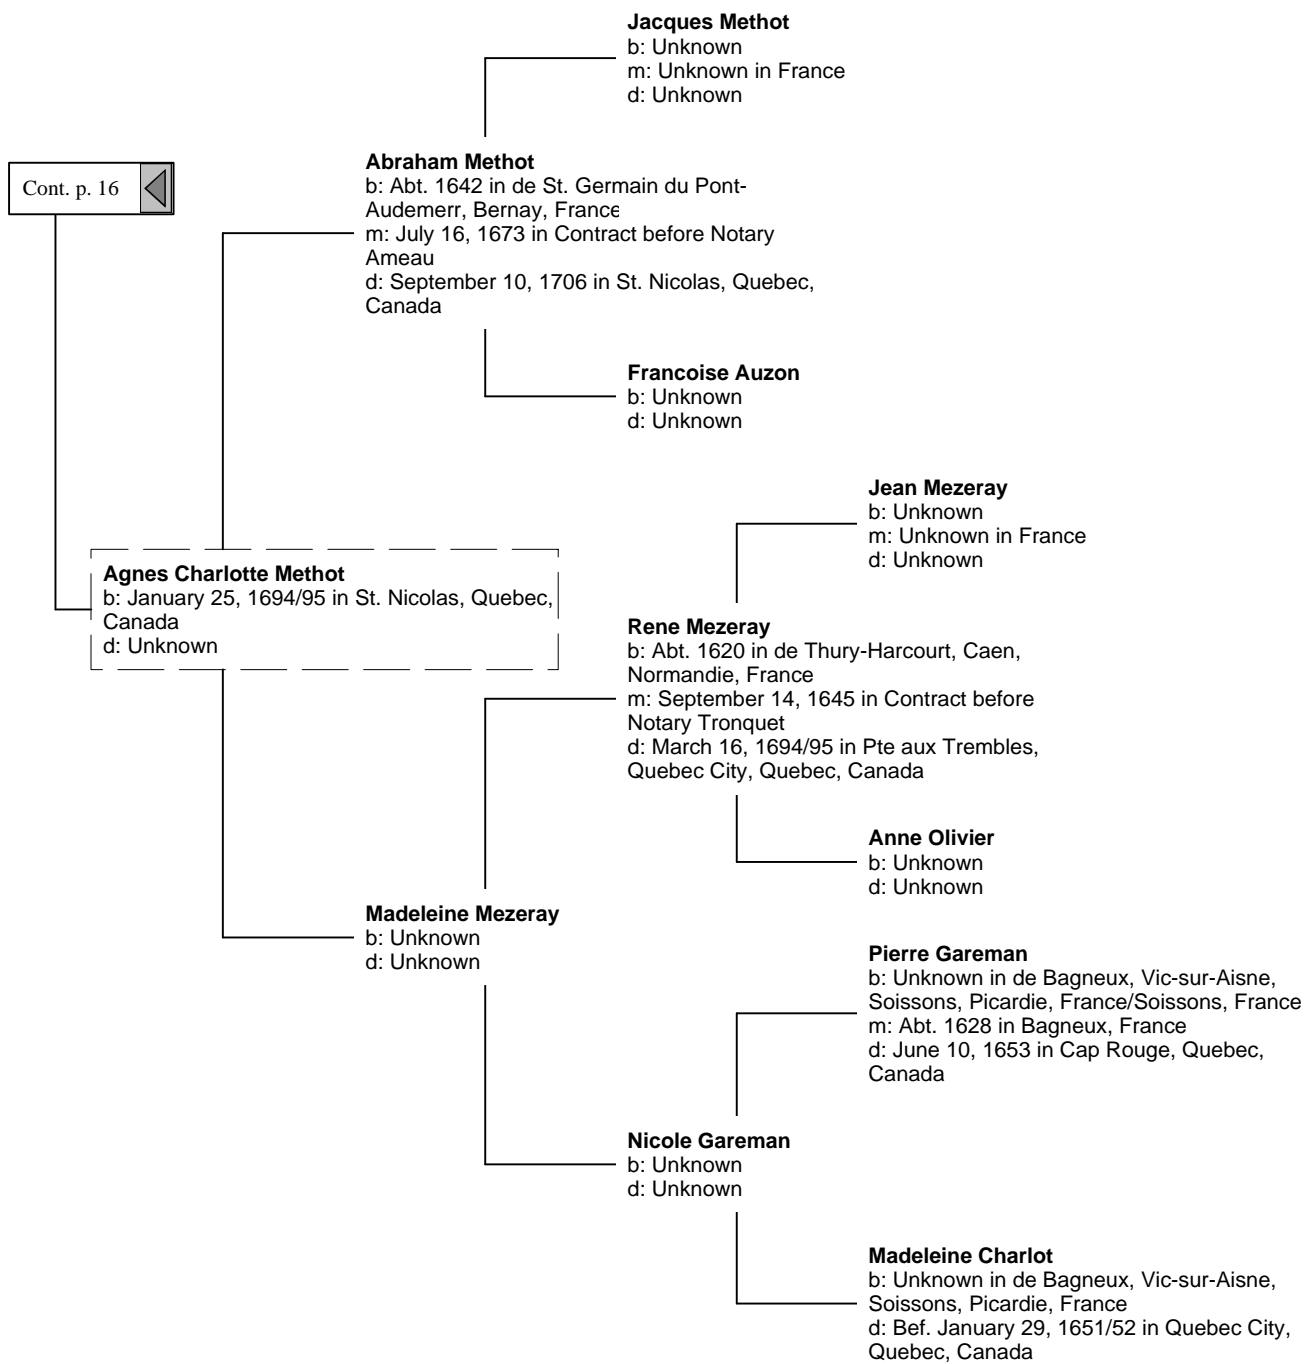

Catherine Gaugch
 b: 1607 in de Thury-Harcourt, Bayeux,
 Normandie
 d: April 09, 1679 in Quebec, Canada

Anne Felicite Bonhomme
 b: October 07, 1673 in Quebec, Canada
 d: Unknown

Noel Morin
 b: 1606 in de St. Etienne de Brie, Comte
 Rohert, France
 m: January 09, 1639/40 in Quebec, Canada
 d: February 10, 1679/80 in Quebec, Canada

Agnes Morin
 b: January 21, 1640/41 in Quebec, Canada
 d: August 30, 1687 in Quebec, Canada

Helen Desportes
 b: July 07, 1620 in Quebec, Canada
 d: June 24, 1675 in Quebec, Canada

Standard Pedigree Tree (11 of 38)

Standard Pedigree Tree (19 of 38)

Standard Pedigree Tree (20 of 38)

Standard Pedigree Tree (21 of 38)

Standard Pedigree Tree (22 of 38)

Standard Pedigree Tree (23 of 38)

Standard Pedigree Tree (24 of 38)

Standard Pedigree Tree (25 of 38)

Standard Pedigree Tree (26 of 38)

Standard Pedigree Tree (27 of 38)

Standard Pedigree Tree (28 of 38)

Standard Pedigree Tree (29 of 38)

Standard Pedigree Tree (30 of 38)

Standard Pedigree Tree (31 of 38)

Standard Pedigree Tree (32 of 38)