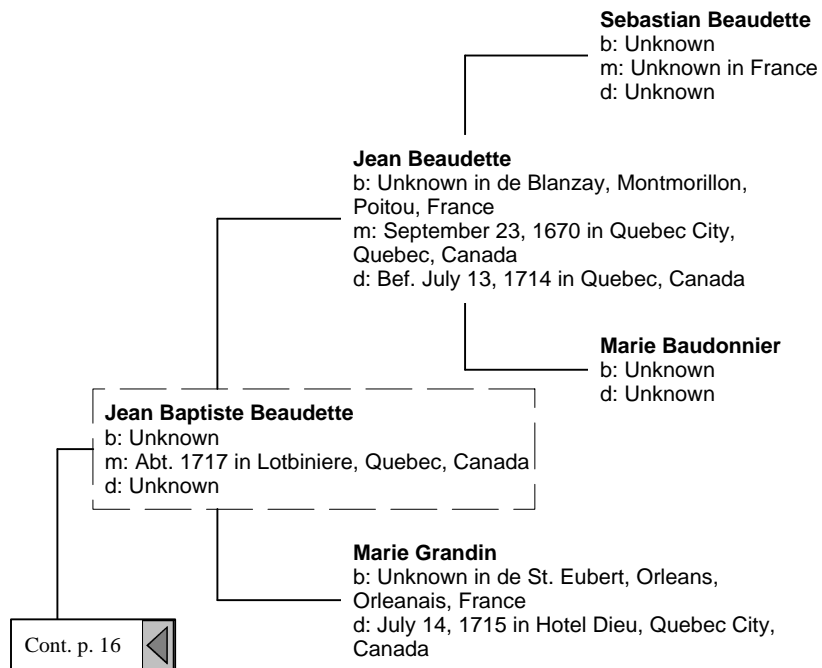

Catherine Gaugch
 b: 1607 in de Thury-Harcourt, Bayeux,
 Normandie
 d: April 09, 1679 in Quebec, Canada

Anne Felicite Bonhomme
 b: October 07, 1673 in Quebec, Canada
 d: Unknown

Noel Morin
 b: 1606 in de St. Etienne de Brie, Comte
 Rohert, France
 m: January 09, 1639/40 in Quebec, Canada
 d: February 10, 1679/80 in Quebec, Canada

Standard Pedigree Tree (12 of 38)

Standard Pedigree Tree (13 of 38)

Standard Pedigree Tree (14 of 38)

Standard Pedigree Tree (15 of 38)

Standard Pedigree Tree (16 of 38)

Standard Pedigree Tree (17 of 38)

Standard Pedigree Tree (18 of 38)

Standard Pedigree Tree (19 of 38)

Standard Pedigree Tree (20 of 38)

Standard Pedigree Tree (21 of 38)

Standard Pedigree Tree (22 of 38)

Standard Pedigree Tree (23 of 38)

Standard Pedigree Tree (24 of 38)

Standard Pedigree Tree (25 of 38)

Standard Pedigree Tree (26 of 38)

Standard Pedigree Tree (27 of 38)

Standard Pedigree Tree (28 of 38)

Standard Pedigree Tree (29 of 38)

Standard Pedigree Tree (30 of 38)

Standard Pedigree Tree (31 of 38)

Standard Pedigree Tree (32 of 38)