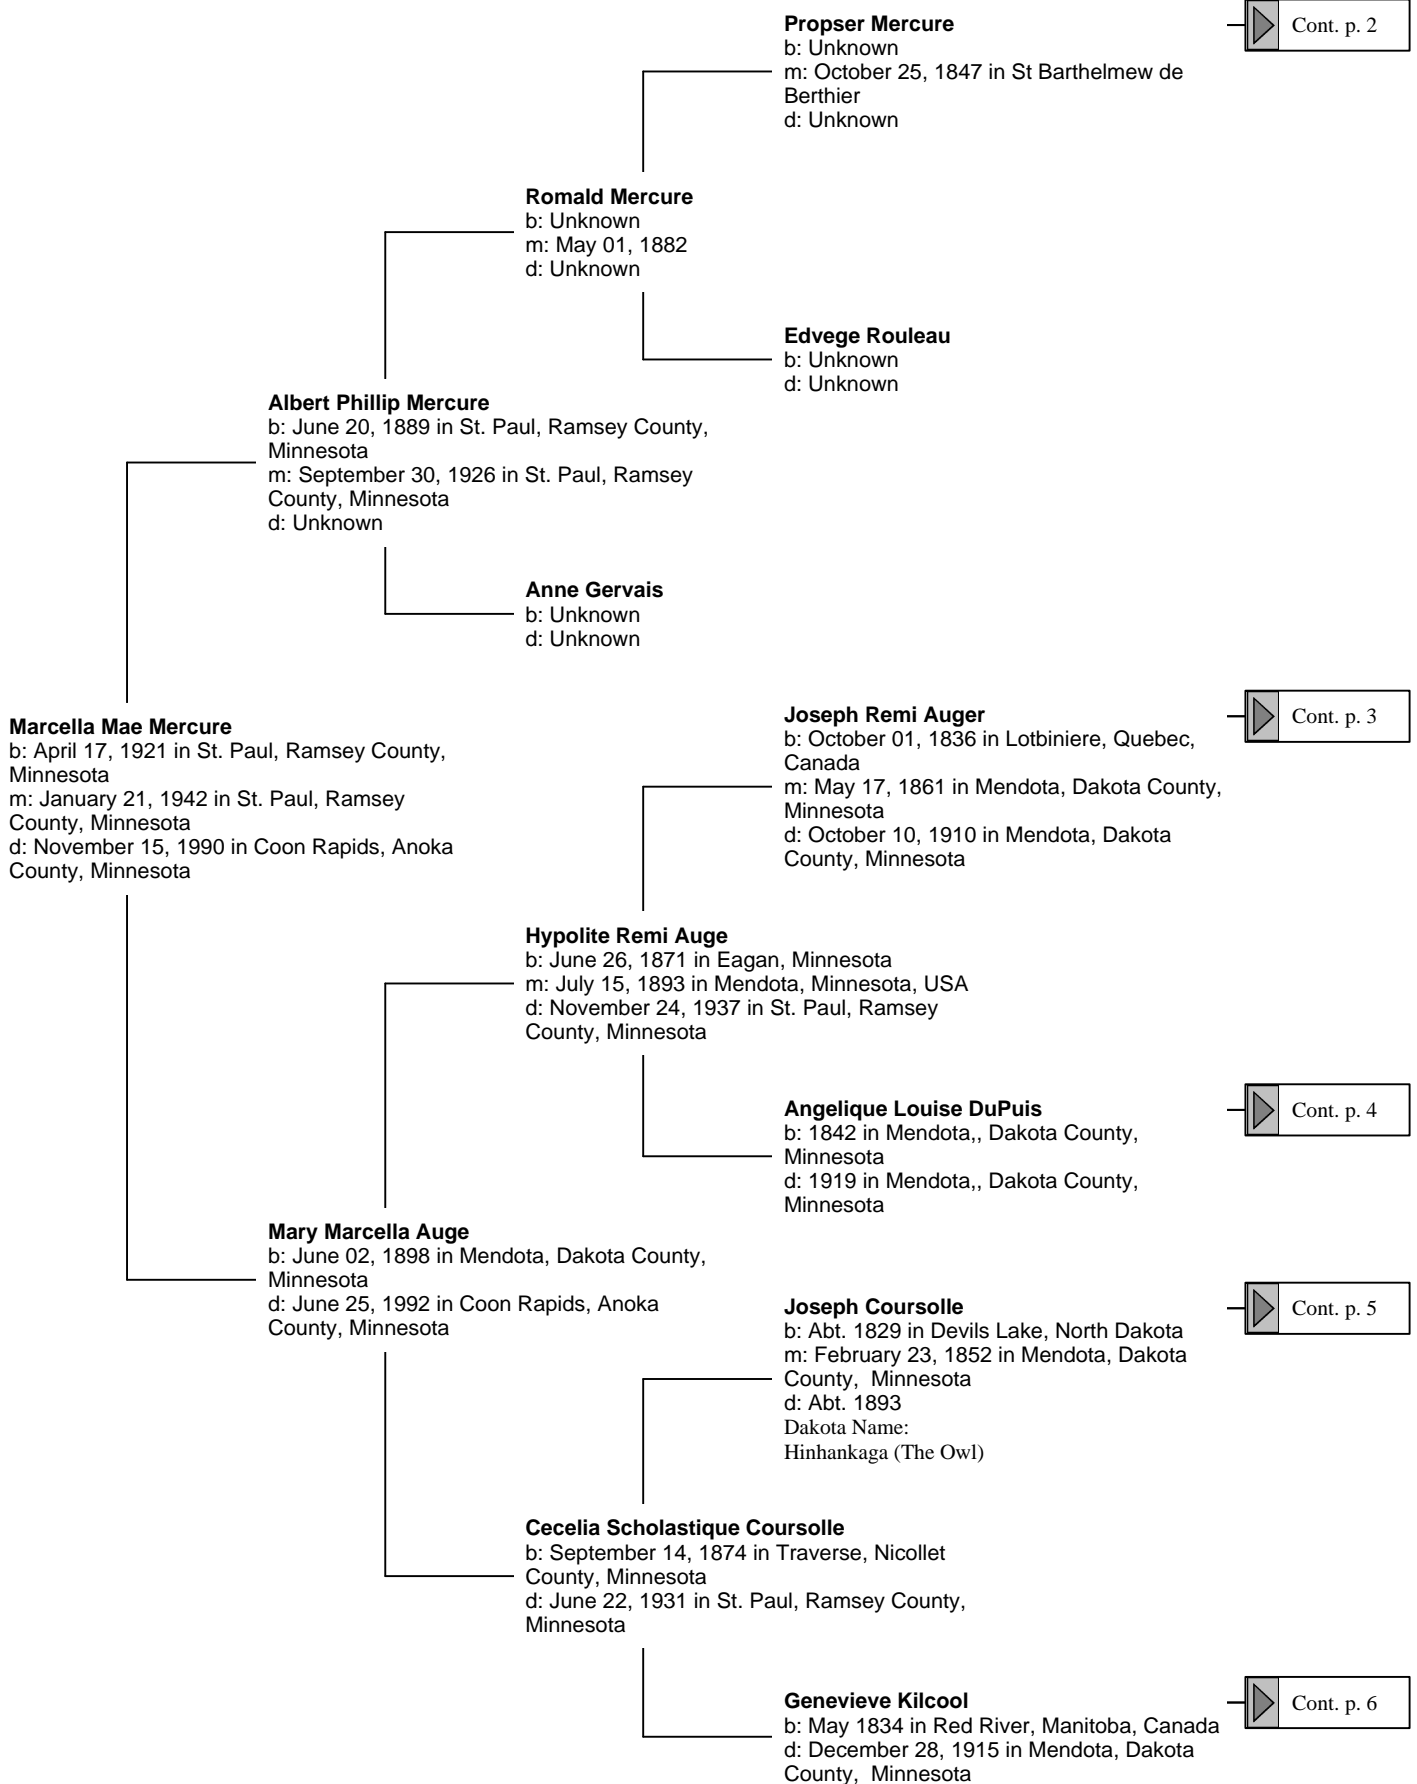

Standard Pedigree Tree (1 of 38)

Notes:

Standard Pedigree Tree (2 of 38)

Standard Pedigree Tree (3 of 38)

Standard Pedigree Tree (4 of 38)

Standard Pedigree Tree (5 of 38)

Standard Pedigree Tree (6 of 38)

Standard Pedigree Tree (7 of 38)

Standard Pedigree Tree (8 of 38)

Standard Pedigree Tree (9 of 38)

Standard Pedigree Tree (10 of 38)

Cont. p. 2

Cont. p. 18

Charles Gariepy
 b: May 12, 1691 in L'Ange Gardien
 m: January 13, 1720/21 in Neuville
 d: Unknown

Franciose Gariepy
 b: November 11, 1727 in La Perade
 d: Unknown

Simon Lefebure
 b: Unknown
 m: Unknown in France
 d: Unknown

Simon Lefebure
 b: 1642 in de St. Elsie de Tracy-le-Val,
 Compiegne, Picardie
 m: January 11, 1666/67 in Quebec, Canada
 d: November 10, 1722

Agnes Morin
 b: January 21, 1640/41 in Quebec, Canada
 d: August 30, 1687 in Quebec, Canada

Helen Desportes
 b: July 07, 1620 in Quebec, Canada
 d: June 24, 1675 in Quebec, Canada

Standard Pedigree Tree (11 of 38)