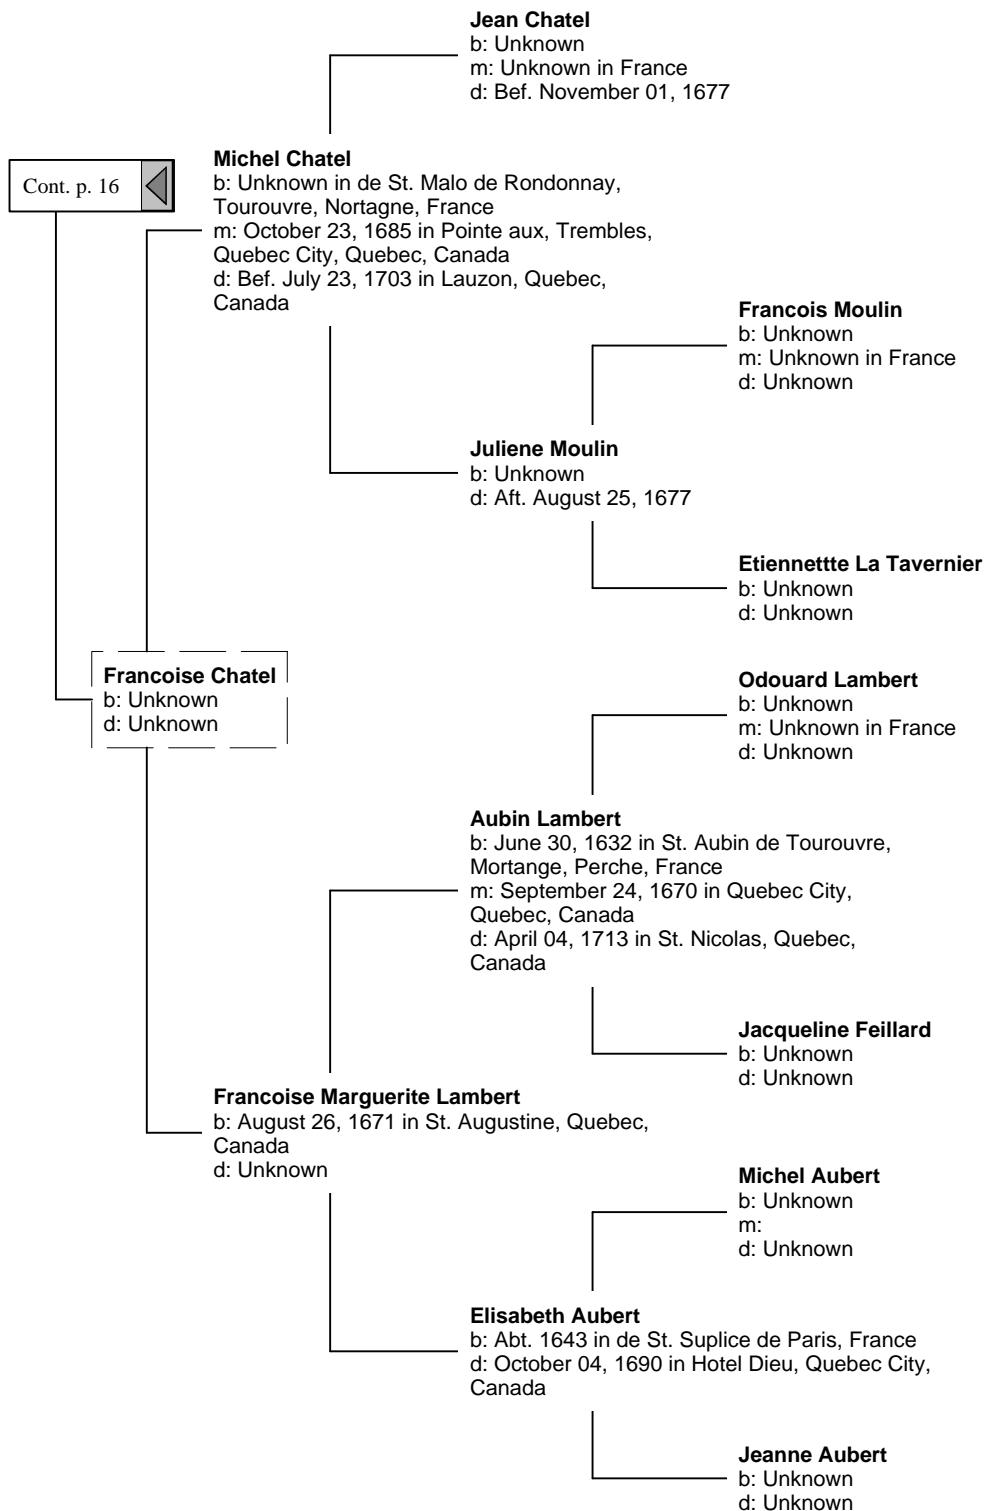

Standard Pedigree Tree (28 of 38)