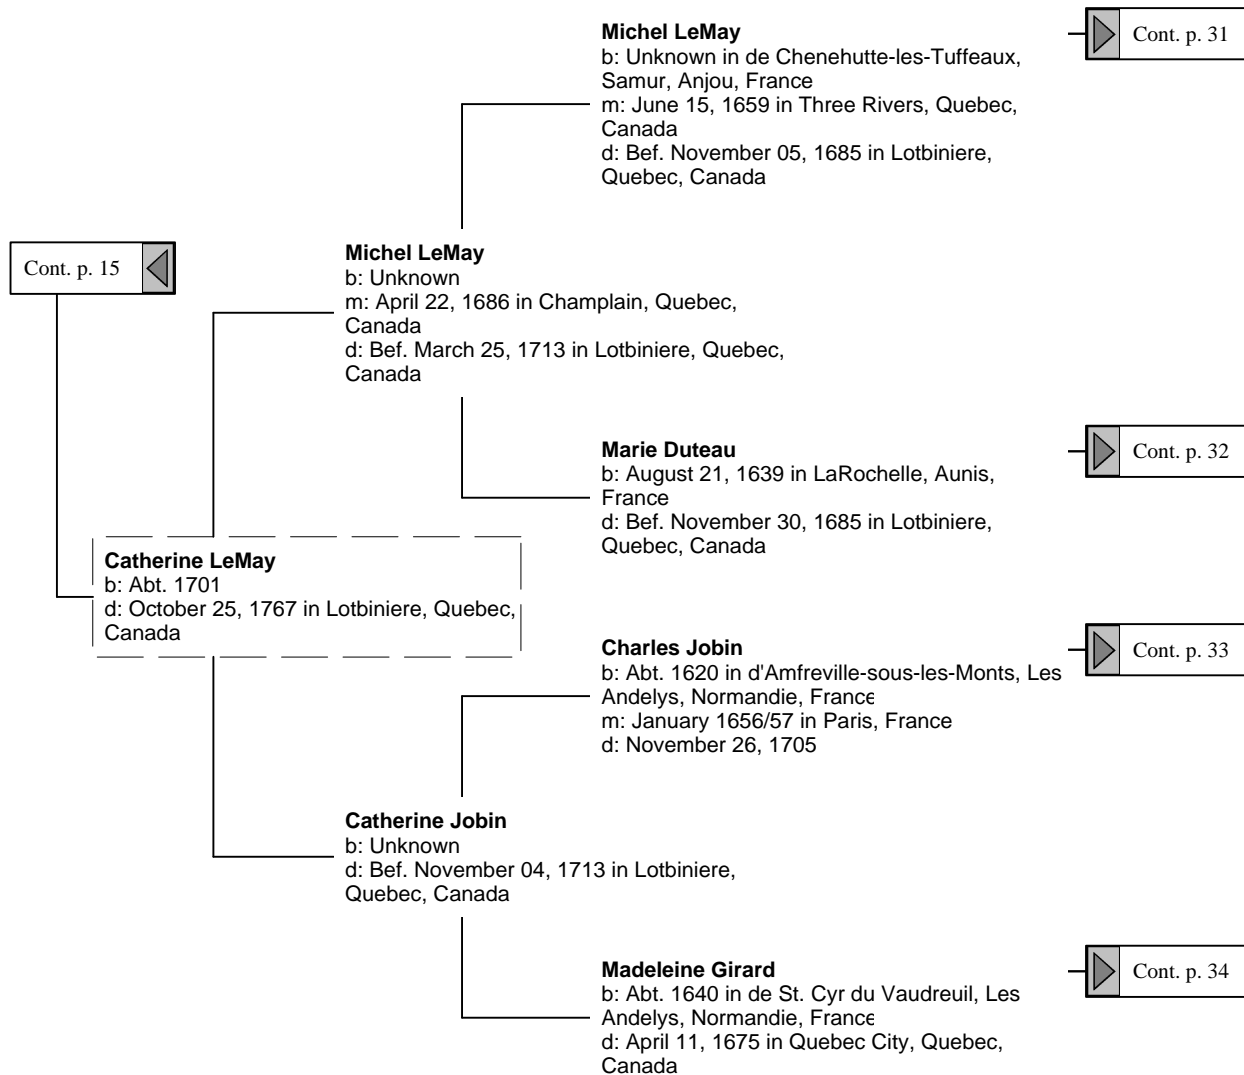

Agnes Morin
 b: January 21, 1640/41 in Quebec, Canada
 d: August 30, 1687 in Quebec, Canada

Helen Desportes
 b: July 07, 1620 in Quebec, Canada
 d: June 24, 1675 in Quebec, Canada

Standard Pedigree Tree (11 of 38)

Standard Pedigree Tree (12 of 38)

Standard Pedigree Tree (13 of 38)

Standard Pedigree Tree (14 of 38)

Standard Pedigree Tree (15 of 38)

Standard Pedigree Tree (16 of 38)

Standard Pedigree Tree (17 of 38)

Standard Pedigree Tree (18 of 38)

Standard Pedigree Tree (19 of 38)

Standard Pedigree Tree (20 of 38)

Standard Pedigree Tree (21 of 38)

Standard Pedigree Tree (22 of 38)

Standard Pedigree Tree (23 of 38)

Standard Pedigree Tree (24 of 38)

Standard Pedigree Tree (25 of 38)

Standard Pedigree Tree (26 of 38)

Standard Pedigree Tree (27 of 38)

Standard Pedigree Tree (28 of 38)

Standard Pedigree Tree (29 of 38)

Standard Pedigree Tree (30 of 38)

Standard Pedigree Tree (31 of 38)

Standard Pedigree Tree (32 of 38)