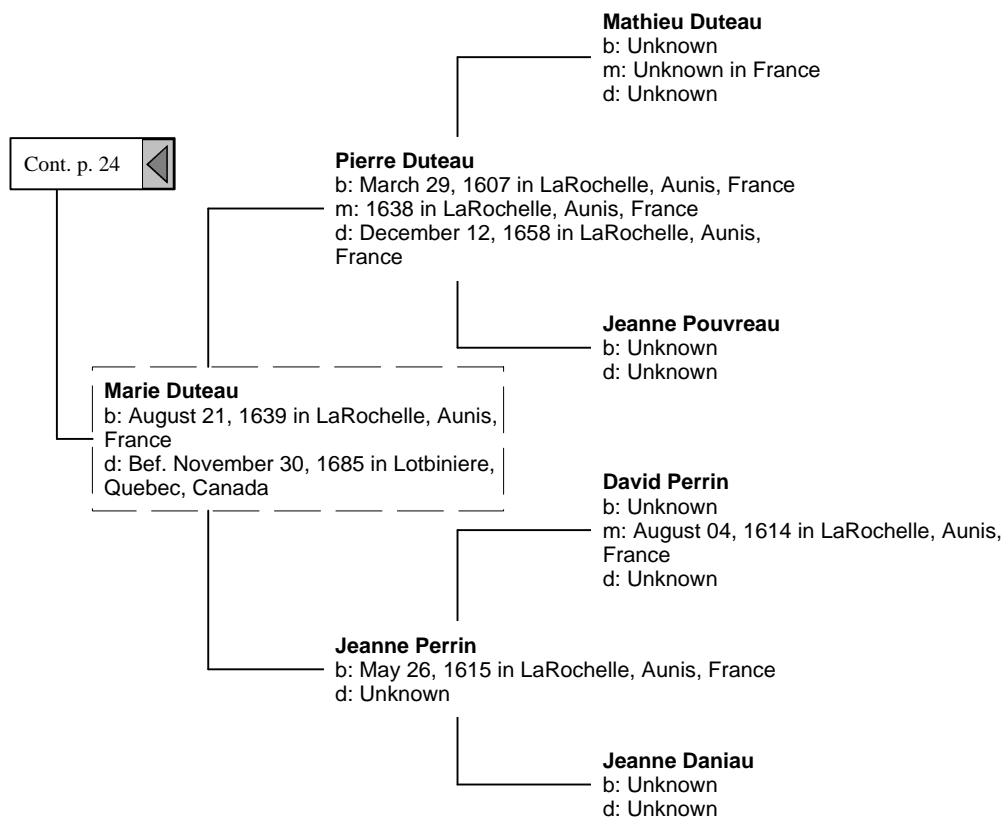

Catherine Gaugch
 b: 1607 in de Thury-Harcourt, Bayeux,
 Normandie
 d: April 09, 1679 in Quebec, Canada

Anne Felicite Bonhomme
 b: October 07, 1673 in Quebec, Canada
 d: Unknown

Noel Morin
 b: 1606 in de St. Etienne de Brie, Comte
 Rohert, France
 m: January 09, 1639/40 in Quebec, Canada
 d: February 10, 1679/80 in Quebec, Canada

Agnes Morin
 b: January 21, 1640/41 in Quebec, Canada
 d: August 30, 1687 in Quebec, Canada

Helen Desportes
 b: July 07, 1620 in Quebec, Canada
 d: June 24, 1675 in Quebec, Canada

Standard Pedigree Tree (11 of 38)

Standard Pedigree Tree (19 of 38)

Standard Pedigree Tree (20 of 38)

Standard Pedigree Tree (21 of 38)

Standard Pedigree Tree (22 of 38)

Standard Pedigree Tree (23 of 38)

Standard Pedigree Tree (24 of 38)

Standard Pedigree Tree (25 of 38)

Standard Pedigree Tree (26 of 38)

Standard Pedigree Tree (27 of 38)

Standard Pedigree Tree (28 of 38)

Standard Pedigree Tree (29 of 38)

Standard Pedigree Tree (30 of 38)

Standard Pedigree Tree (31 of 38)

Standard Pedigree Tree (32 of 38)