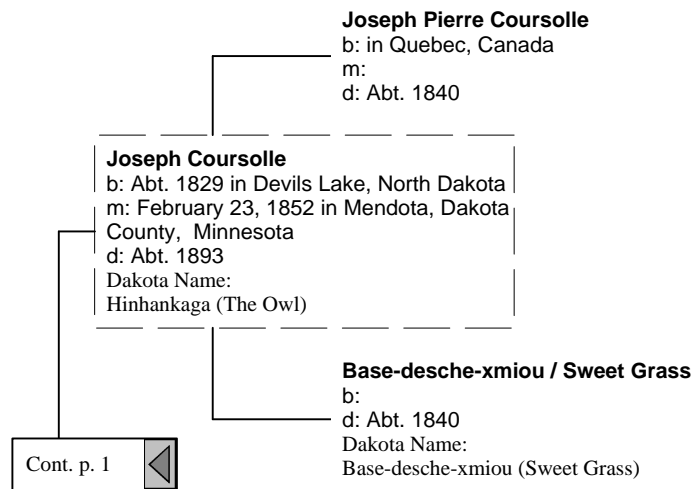

Standard Pedigree Tree (1 of 38)

Notes:

Standard Pedigree Tree (2 of 38)

Standard Pedigree Tree (3 of 38)

Standard Pedigree Tree (4 of 38)

Standard Pedigree Tree (5 of 38)

Standard Pedigree Tree (6 of 38)

Standard Pedigree Tree (7 of 38)

Standard Pedigree Tree (8 of 38)

Standard Pedigree Tree (9 of 38)

Standard Pedigree Tree (10 of 38)

Cont. p. 2

Cont. p. 18

Charles Gariepy
 b: May 12, 1691 in L'Ange Gardien
 m: January 13, 1720/21 in Neuville
 d: Unknown

Franciose Gariepy
 b: November 11, 1727 in La Perade
 d: Unknown

Simon Lefebure
 b: Unknown
 m: Unknown in France
 d: Unknown

Simon Lefebure
 b: 1642 in de St. Elsie de Tracy-le-Val,
 Compiegne, Picardie
 m: January 11, 1666/67 in Quebec, Canada
 d: November 10, 1722

Catherine Gaugch
 b: 1607 in de Thury-Harcourt, Bayeux,
 Normandie
 d: April 09, 1679 in Quebec, Canada

Anne Felicite Bonhomme
 b: October 07, 1673 in Quebec, Canada
 d: Unknown

Noel Morin
 b: 1606 in de St. Etienne de Brie, Comte
 Rohert, France
 m: January 09, 1639/40 in Quebec, Canada
 d: February 10, 1679/80 in Quebec, Canada