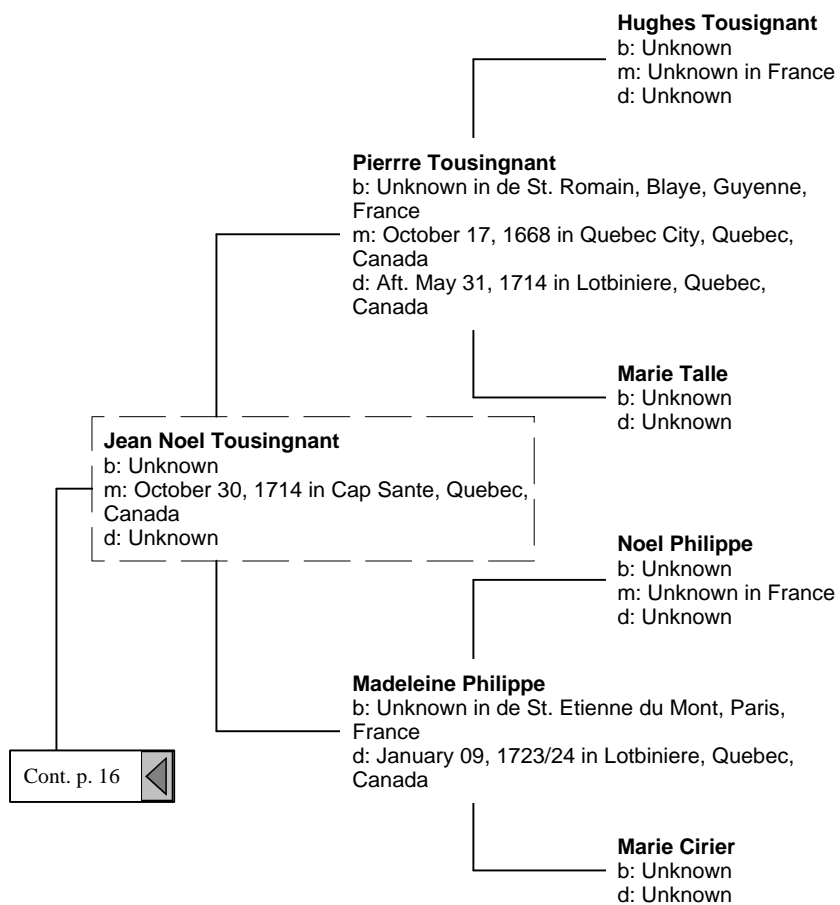

Agnes Morin
 b: January 21, 1640/41 in Quebec, Canada
 d: August 30, 1687 in Quebec, Canada

Helen Desportes
 b: July 07, 1620 in Quebec, Canada
 d: June 24, 1675 in Quebec, Canada

Standard Pedigree Tree (11 of 38)

Standard Pedigree Tree (19 of 38)

Standard Pedigree Tree (20 of 38)

Standard Pedigree Tree (21 of 38)

Standard Pedigree Tree (22 of 38)

Standard Pedigree Tree (23 of 38)

Standard Pedigree Tree (24 of 38)

Standard Pedigree Tree (25 of 38)

Standard Pedigree Tree (26 of 38)

Standard Pedigree Tree (27 of 38)

Standard Pedigree Tree (28 of 38)

Standard Pedigree Tree (29 of 38)

Standard Pedigree Tree (30 of 38)

Standard Pedigree Tree (31 of 38)

Standard Pedigree Tree (32 of 38)

Standard Pedigree Tree (33 of 38)

Standard Pedigree Tree (34 of 38)

Standard Pedigree Tree (35 of 38)

Standard Pedigree Tree (36 of 38)

Standard Pedigree Tree (37 of 38)

Standard Pedigree Tree (38 of 38)