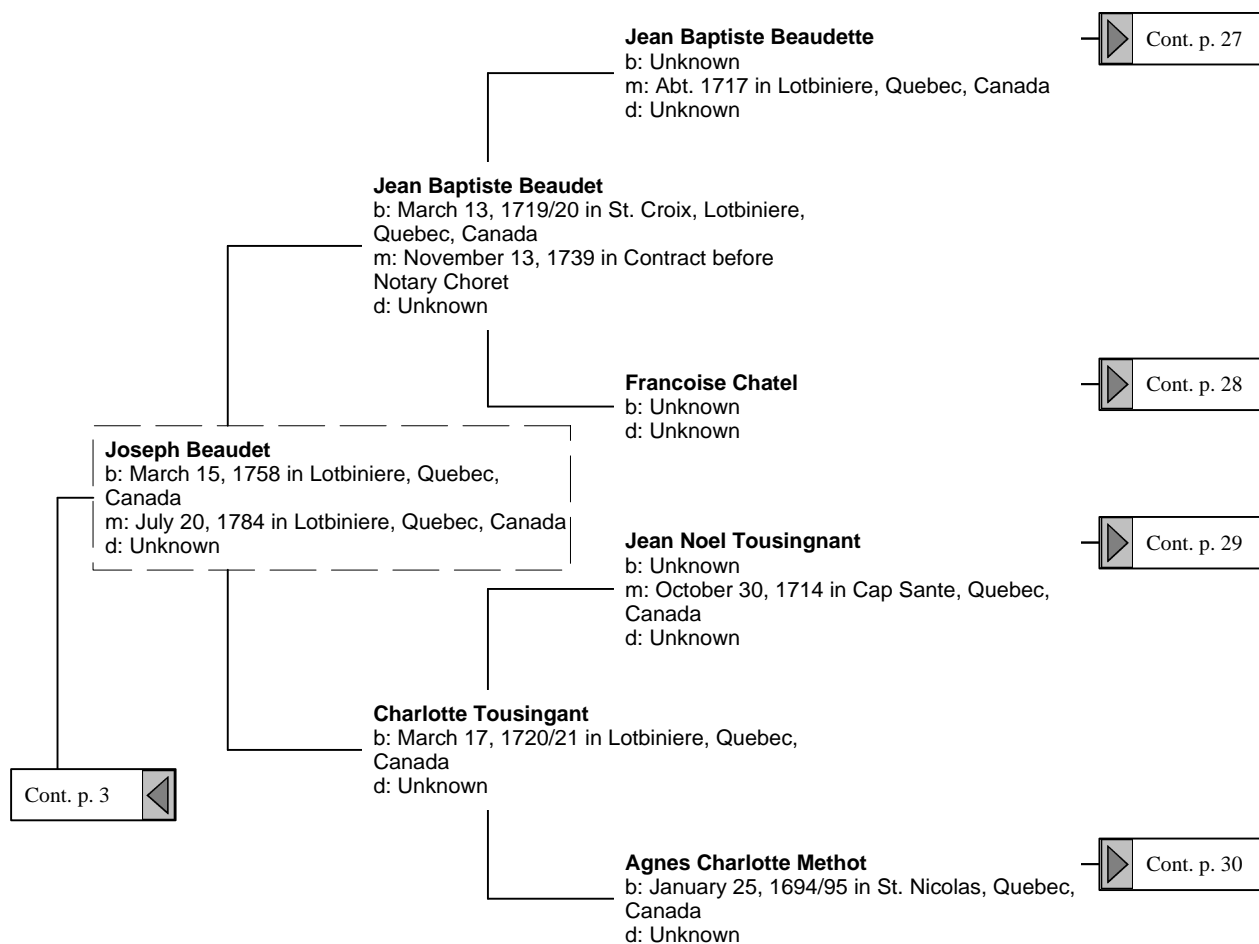

Catherine Gaugch
 b: 1607 in de Thury-Harcourt, Bayeux,
 Normandie
 d: April 09, 1679 in Quebec, Canada

Anne Felicite Bonhomme
 b: October 07, 1673 in Quebec, Canada
 d: Unknown

Noel Morin
 b: 1606 in de St. Etienne de Brie, Comte
 Rohert, France
 m: January 09, 1639/40 in Quebec, Canada
 d: February 10, 1679/80 in Quebec, Canada

Agnes Morin
 b: January 21, 1640/41 in Quebec, Canada
 d: August 30, 1687 in Quebec, Canada

Helen Desportes
 b: July 07, 1620 in Quebec, Canada
 d: June 24, 1675 in Quebec, Canada

Standard Pedigree Tree (11 of 38)

Standard Pedigree Tree (12 of 38)

Standard Pedigree Tree (13 of 38)

Standard Pedigree Tree (14 of 38)

Standard Pedigree Tree (15 of 38)

Standard Pedigree Tree (16 of 38)

Standard Pedigree Tree (17 of 38)

Standard Pedigree Tree (18 of 38)

Standard Pedigree Tree (19 of 38)

Standard Pedigree Tree (20 of 38)

Standard Pedigree Tree (21 of 38)

Standard Pedigree Tree (22 of 38)

Standard Pedigree Tree (23 of 38)

Standard Pedigree Tree (24 of 38)

Standard Pedigree Tree (25 of 38)