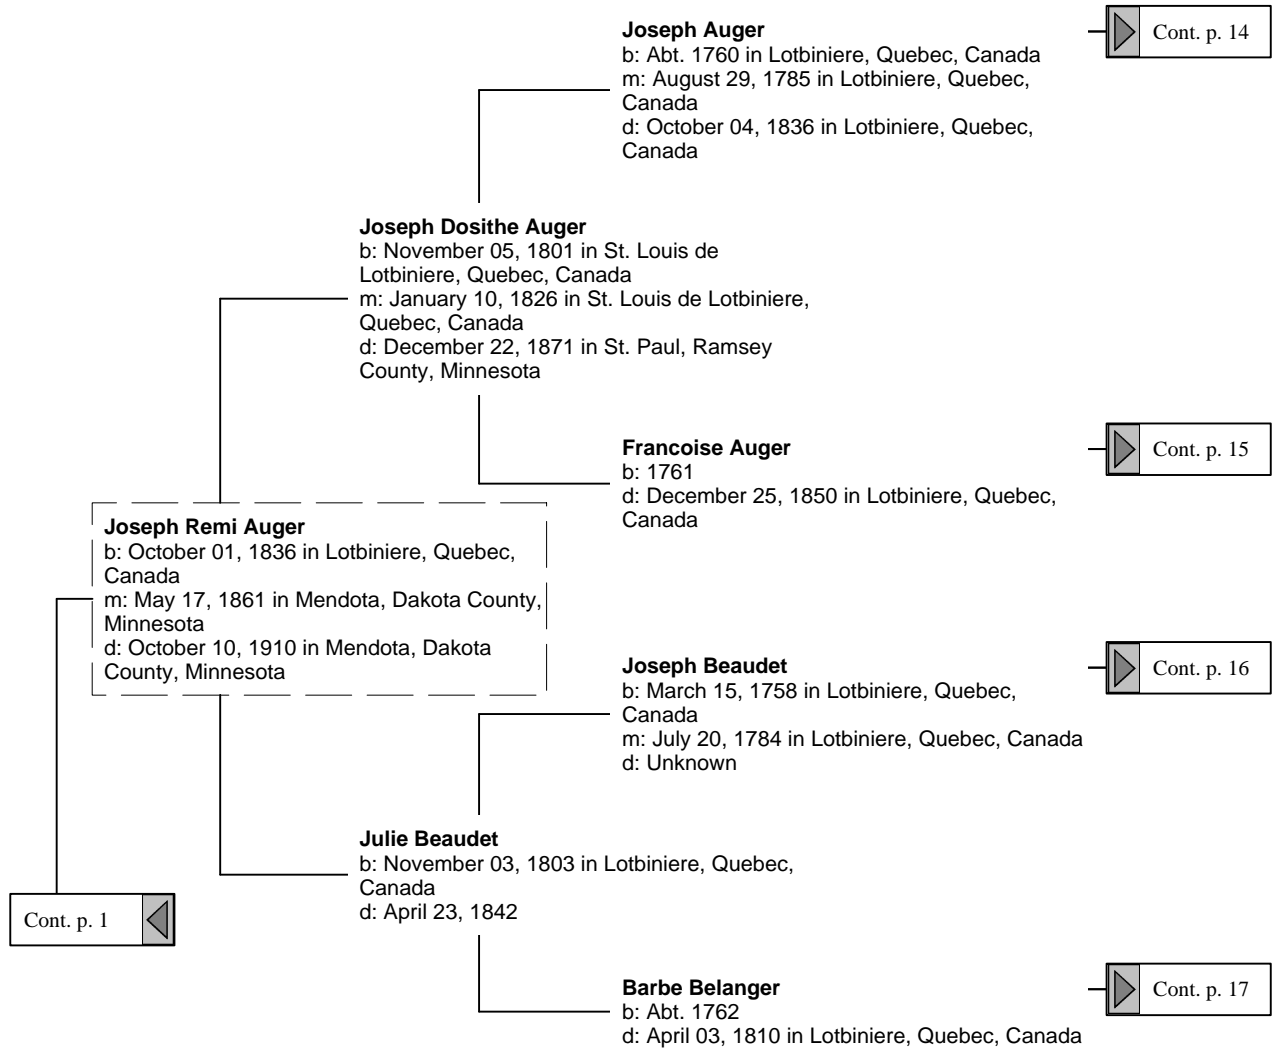

Standard Pedigree Tree (1 of 38)

Notes:

Standard Pedigree Tree (2 of 38)

Standard Pedigree Tree (3 of 38)

Standard Pedigree Tree (4 of 38)

Standard Pedigree Tree (5 of 38)

Standard Pedigree Tree (6 of 38)

Standard Pedigree Tree (7 of 38)

Standard Pedigree Tree (8 of 38)

Standard Pedigree Tree (9 of 38)

Standard Pedigree Tree (10 of 38)

Cont. p. 2

Cont. p. 18

Charles Gariepy
 b: May 12, 1691 in L'Ange Gardien
 m: January 13, 1720/21 in Neuville
 d: Unknown

Franciose Gariepy
 b: November 11, 1727 in La Perade
 d: Unknown

Simon Lefebure
 b: Unknown
 m: Unknown in France
 d: Unknown

Simon Lefebure
 b: 1642 in de St. Elsie de Tracy-le-Val,
 Compiegne, Picardie
 m: January 11, 1666/67 in Quebec, Canada
 d: November 10, 1722