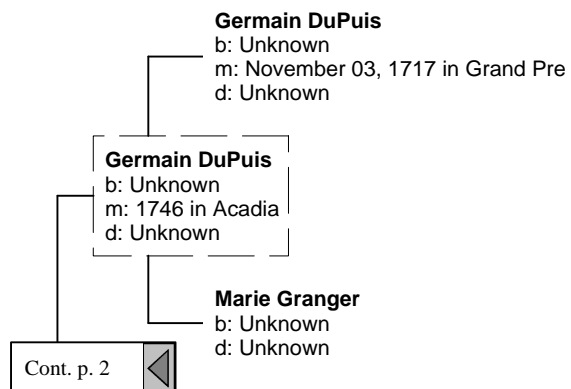

Catherine Gaugch
 b: 1607 in de Thury-Harcourt, Bayeux,
 Normandie
 d: April 09, 1679 in Quebec, Canada

Anne Felicite Bonhomme
 b: October 07, 1673 in Quebec, Canada
 d: Unknown

Noel Morin
 b: 1606 in de St. Etienne de Brie, Comte
 Rohert, France
 m: January 09, 1639/40 in Quebec, Canada
 d: February 10, 1679/80 in Quebec, Canada

Standard Pedigree Tree (12 of 38)

Standard Pedigree Tree (13 of 38)

Standard Pedigree Tree (14 of 38)

Standard Pedigree Tree (15 of 38)

Standard Pedigree Tree (16 of 38)

Standard Pedigree Tree (17 of 38)

Standard Pedigree Tree (18 of 38)