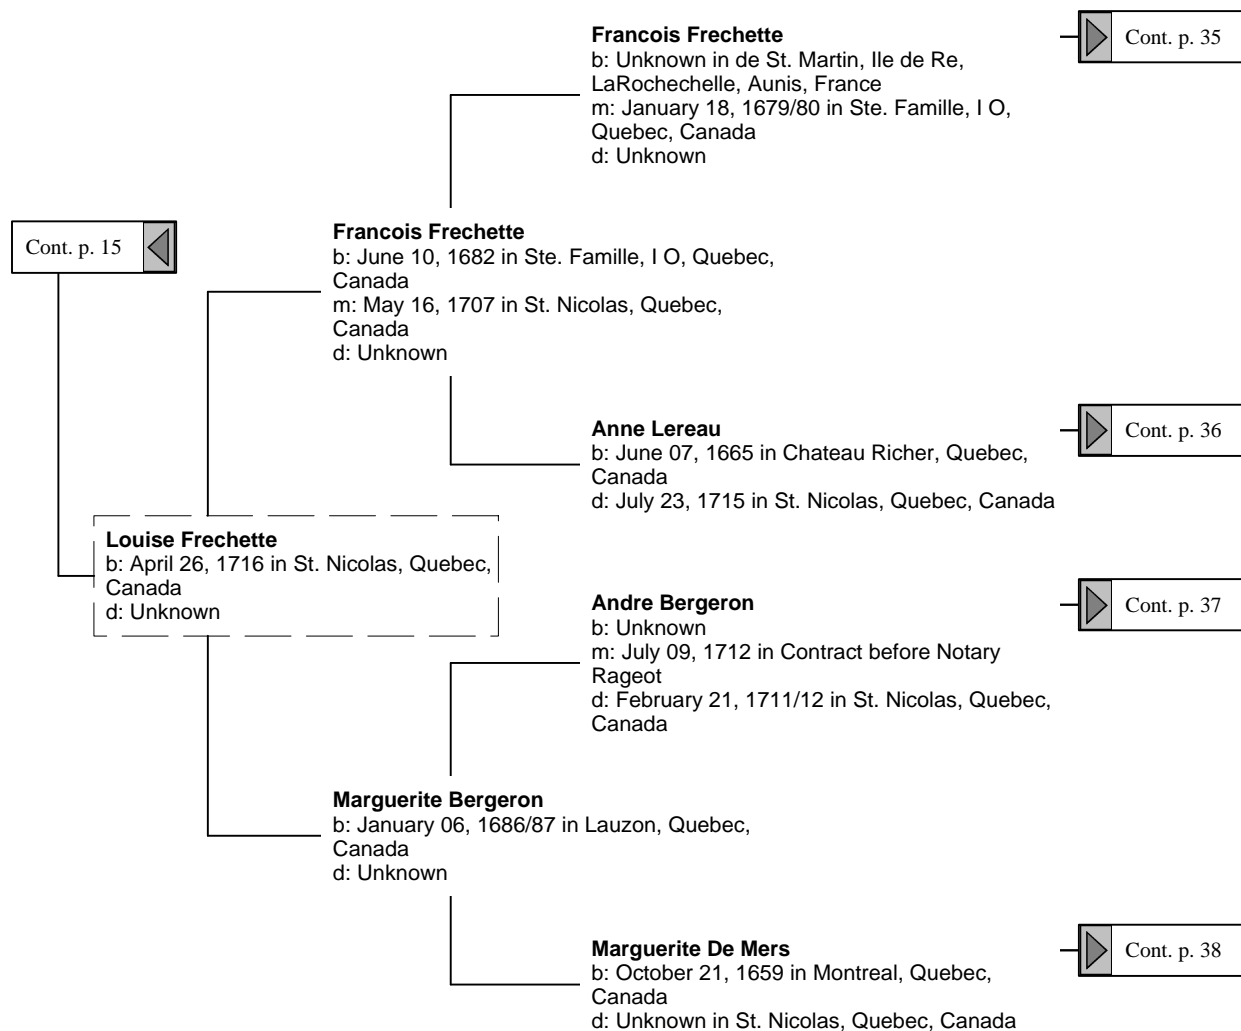

Agnes Morin
 b: January 21, 1640/41 in Quebec, Canada
 d: August 30, 1687 in Quebec, Canada

Helen Desportes
 b: July 07, 1620 in Quebec, Canada
 d: June 24, 1675 in Quebec, Canada

Standard Pedigree Tree (11 of 38)

Standard Pedigree Tree (12 of 38)

Standard Pedigree Tree (13 of 38)

Standard Pedigree Tree (14 of 38)

Standard Pedigree Tree (15 of 38)

Standard Pedigree Tree (16 of 38)

Standard Pedigree Tree (17 of 38)

Standard Pedigree Tree (18 of 38)

Standard Pedigree Tree (19 of 38)

Standard Pedigree Tree (20 of 38)

Standard Pedigree Tree (21 of 38)

Standard Pedigree Tree (22 of 38)

Standard Pedigree Tree (23 of 38)

Standard Pedigree Tree (24 of 38)

Standard Pedigree Tree (25 of 38)

Standard Pedigree Tree (26 of 38)

Standard Pedigree Tree (27 of 38)

Standard Pedigree Tree (28 of 38)

Standard Pedigree Tree (29 of 38)

Standard Pedigree Tree (30 of 38)

Standard Pedigree Tree (31 of 38)

Standard Pedigree Tree (32 of 38)