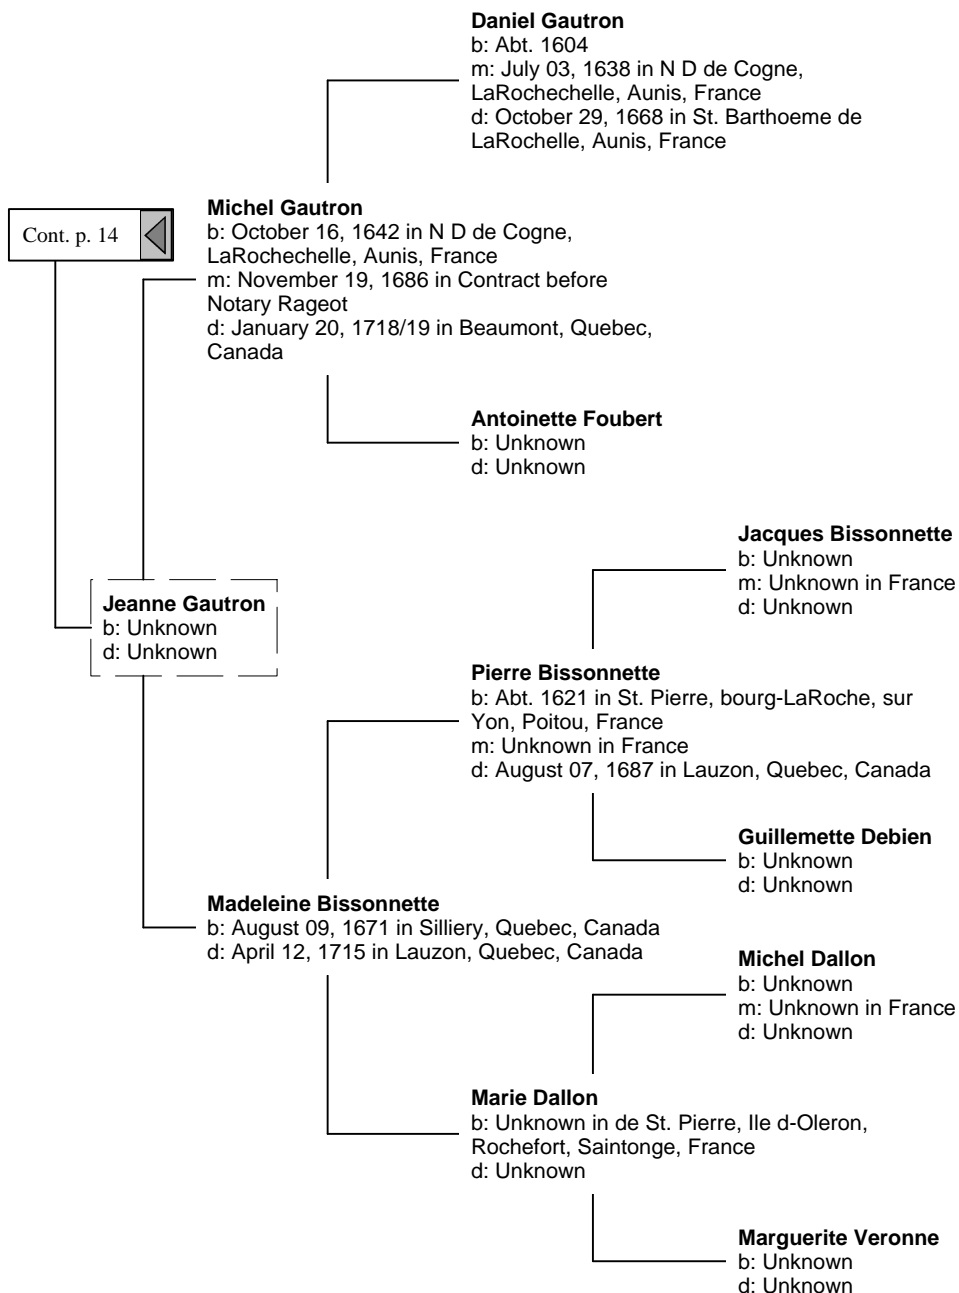

Charlotte De Poitiers
 b: 1638 in du Petit Espagne, Mont didier,
 Picardie
 d: February 09, 1717/18

Helene de Billeau
 b: Unknown
 d: Unknown

Louise Catherine Lefebure
 b: September 05, 1699 in Neuville
 d: Unknown

Agnes Morin
 b: January 21, 1640/41 in Quebec, Canada
 d: August 30, 1687 in Quebec, Canada

Helen Desportes
 b: July 07, 1620 in Quebec, Canada
 d: June 24, 1675 in Quebec, Canada

Standard Pedigree Tree (11 of 38)

Standard Pedigree Tree (12 of 38)

Standard Pedigree Tree (13 of 38)

Standard Pedigree Tree (14 of 38)

Standard Pedigree Tree (15 of 38)

Standard Pedigree Tree (16 of 38)

Standard Pedigree Tree (17 of 38)

Standard Pedigree Tree (18 of 38)

Standard Pedigree Tree (19 of 38)

Standard Pedigree Tree (20 of 38)

Standard Pedigree Tree (21 of 38)

Standard Pedigree Tree (22 of 38)

Standard Pedigree Tree (23 of 38)

Standard Pedigree Tree (24 of 38)

Standard Pedigree Tree (25 of 38)