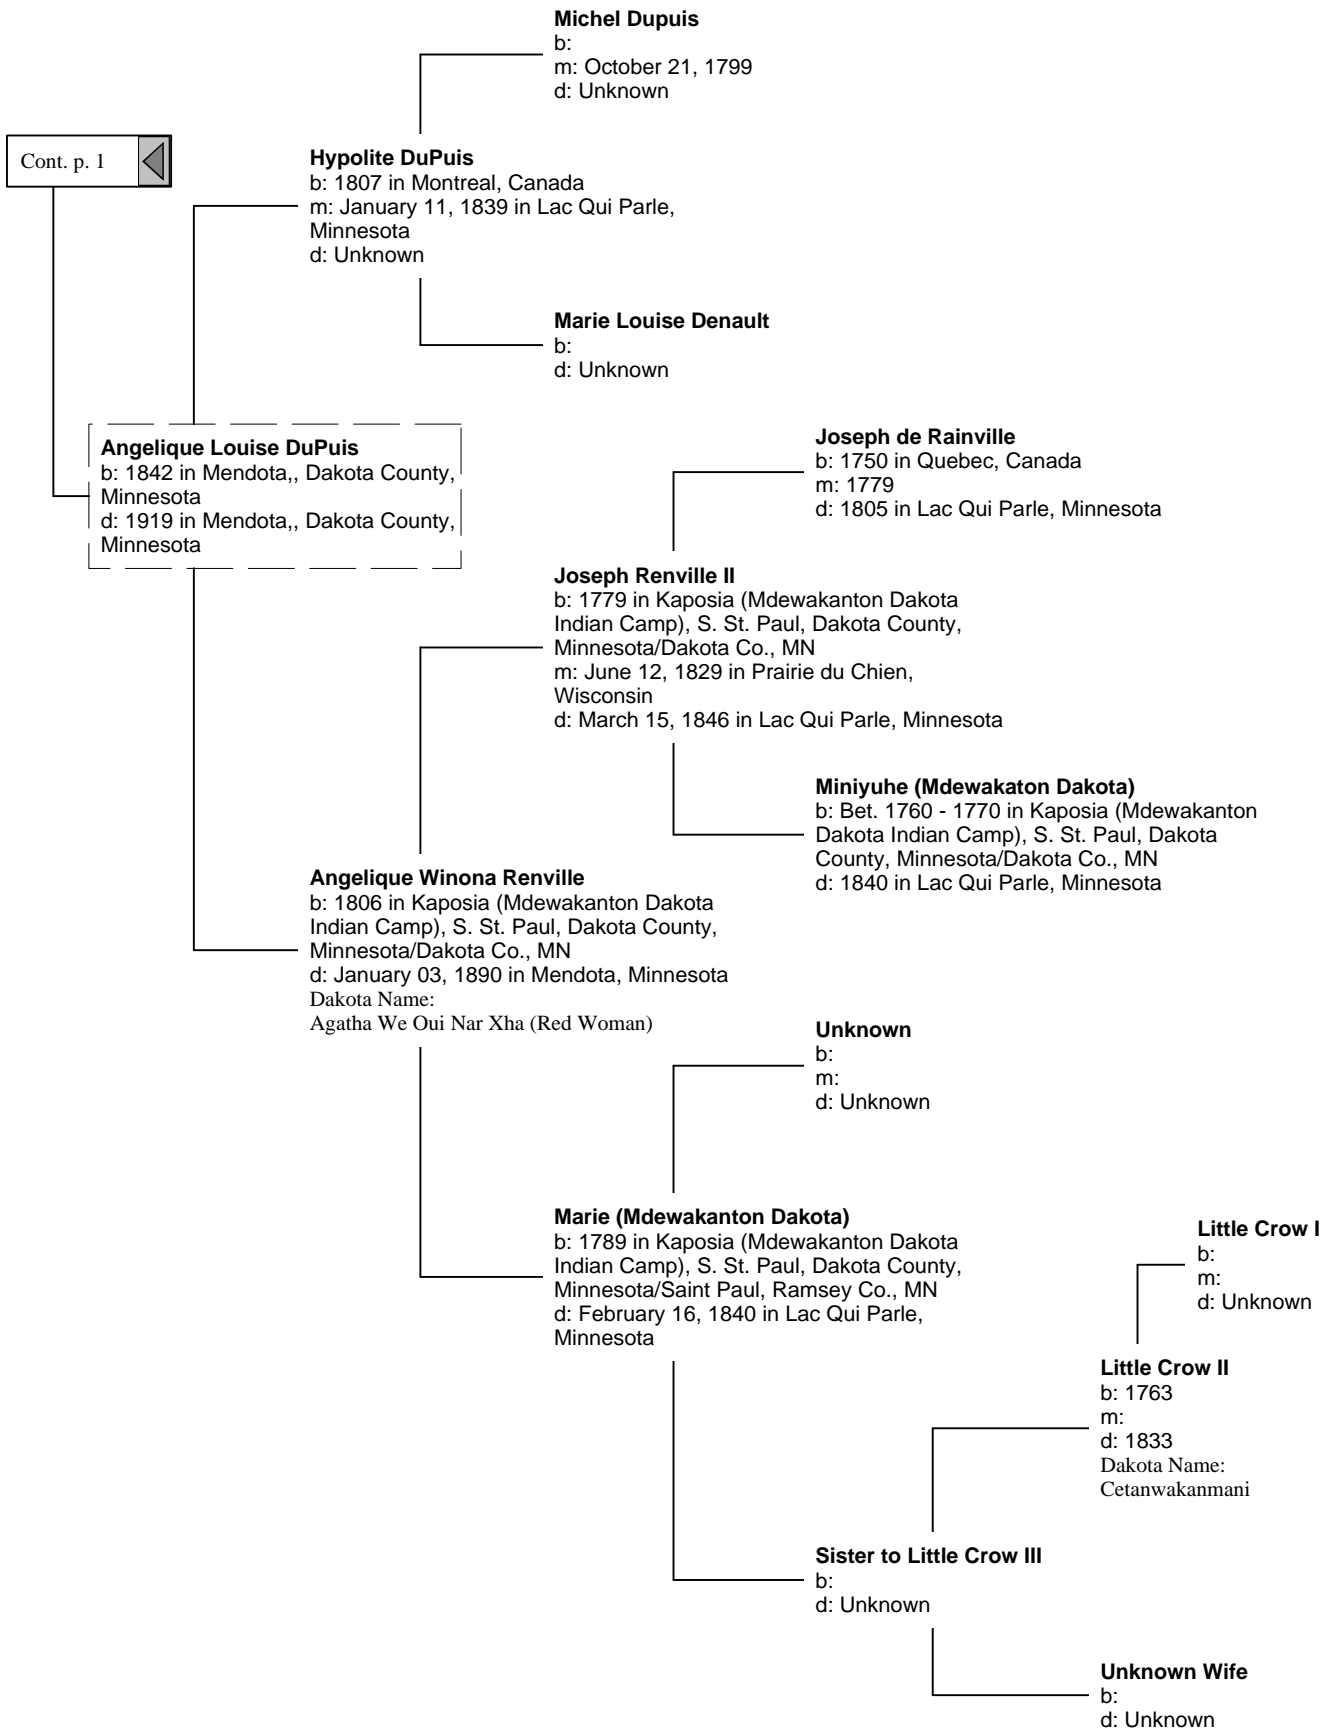

Standard Pedigree Tree (1 of 38)

Notes:

Standard Pedigree Tree (2 of 38)

Standard Pedigree Tree (3 of 38)

Standard Pedigree Tree (4 of 38)

Standard Pedigree Tree (5 of 38)

Standard Pedigree Tree (6 of 38)

Standard Pedigree Tree (7 of 38)

Standard Pedigree Tree (8 of 38)

Standard Pedigree Tree (9 of 38)

Standard Pedigree Tree (10 of 38)

Cont. p. 2

Cont. p. 18

Charles Gariepy
 b: May 12, 1691 in L'Ange Gardien
 m: January 13, 1720/21 in Neuville
 d: Unknown

Franciose Gariepy
 b: November 11, 1727 in La Perade
 d: Unknown

Simon Lefebure
 b: Unknown
 m: Unknown in France
 d: Unknown

Simon Lefebure
 b: 1642 in de St. Elsie de Tracy-le-Val,
 Compiegne, Picardie
 m: January 11, 1666/67 in Quebec, Canada
 d: November 10, 1722

Charlotte De Poitiers
 b: 1638 in du Petit Espagne, Mont didier,
 Picardie
 d: February 09, 1717/18

Helene de Billeau
 b: Unknown
 d: Unknown

Louise Catherine Lefebure
 b: September 05, 1699 in Neuville
 d: Unknown