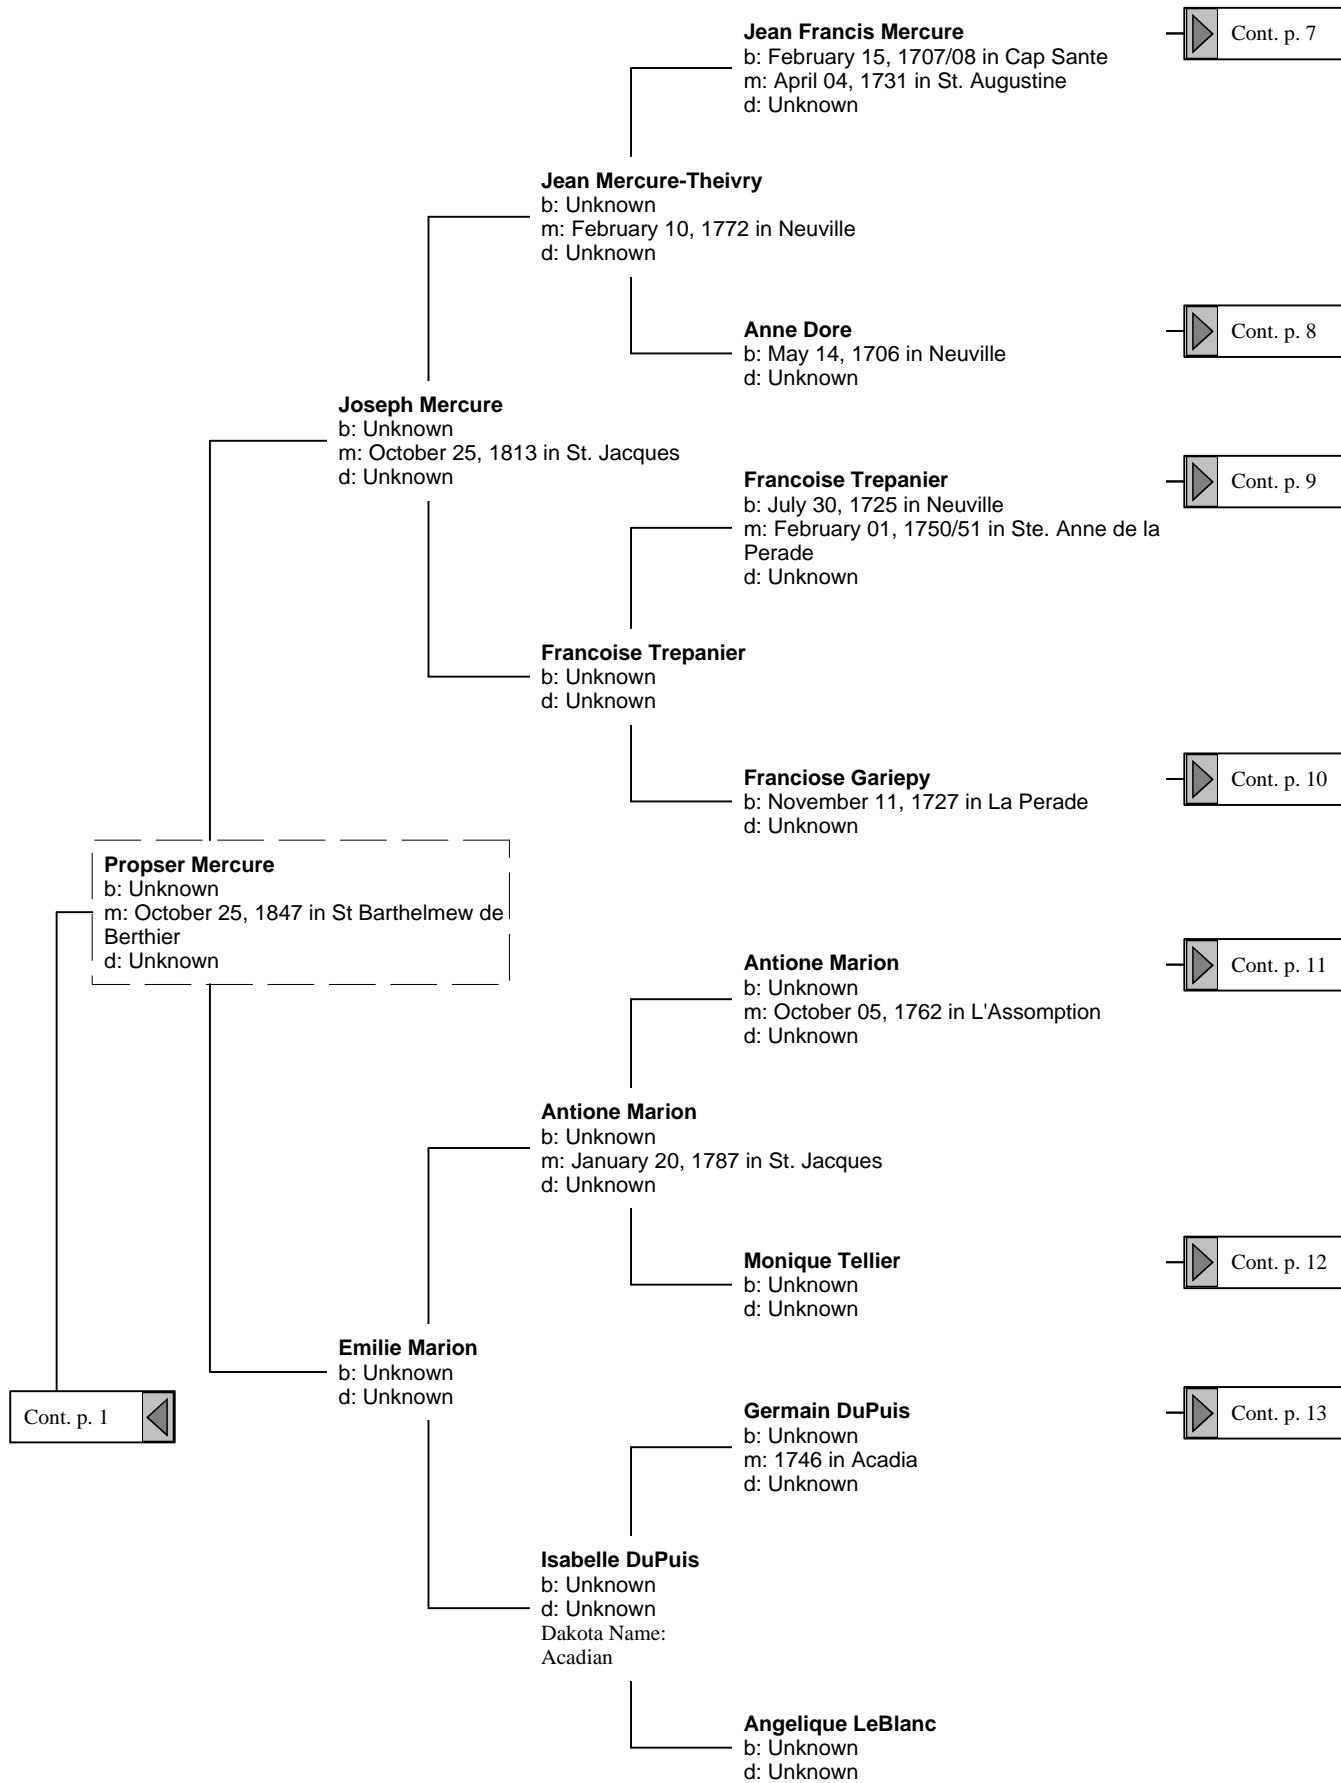

Standard Pedigree Tree (1 of 38)

Notes:

Standard Pedigree Tree (2 of 38)

Standard Pedigree Tree (3 of 38)

Standard Pedigree Tree (4 of 38)

Standard Pedigree Tree (5 of 38)

Standard Pedigree Tree (6 of 38)

Standard Pedigree Tree (7 of 38)

Standard Pedigree Tree (8 of 38)

Standard Pedigree Tree (9 of 38)

Standard Pedigree Tree (10 of 38)

Cont. p. 2

Cont. p. 18

Charles Gariepy
 b: May 12, 1691 in L'Ange Gardien
 m: January 13, 1720/21 in Neuville
 d: Unknown

Franciose Gariepy
 b: November 11, 1727 in La Perade
 d: Unknown

Simon Lefebure
 b: Unknown
 m: Unknown in France
 d: Unknown

Simon Lefebure
 b: 1642 in de St. Elsie de Tracy-le-Val,
 Compiegne, Picardie
 m: January 11, 1666/67 in Quebec, Canada
 d: November 10, 1722

Charlotte De Poitiers
 b: 1638 in du Petit Espagne, Mont didier,
 Picardie
 d: February 09, 1717/18

Helene de Billeau
 b: Unknown
 d: Unknown

Louise Catherine Lefebure
 b: September 05, 1699 in Neuville
 d: Unknown