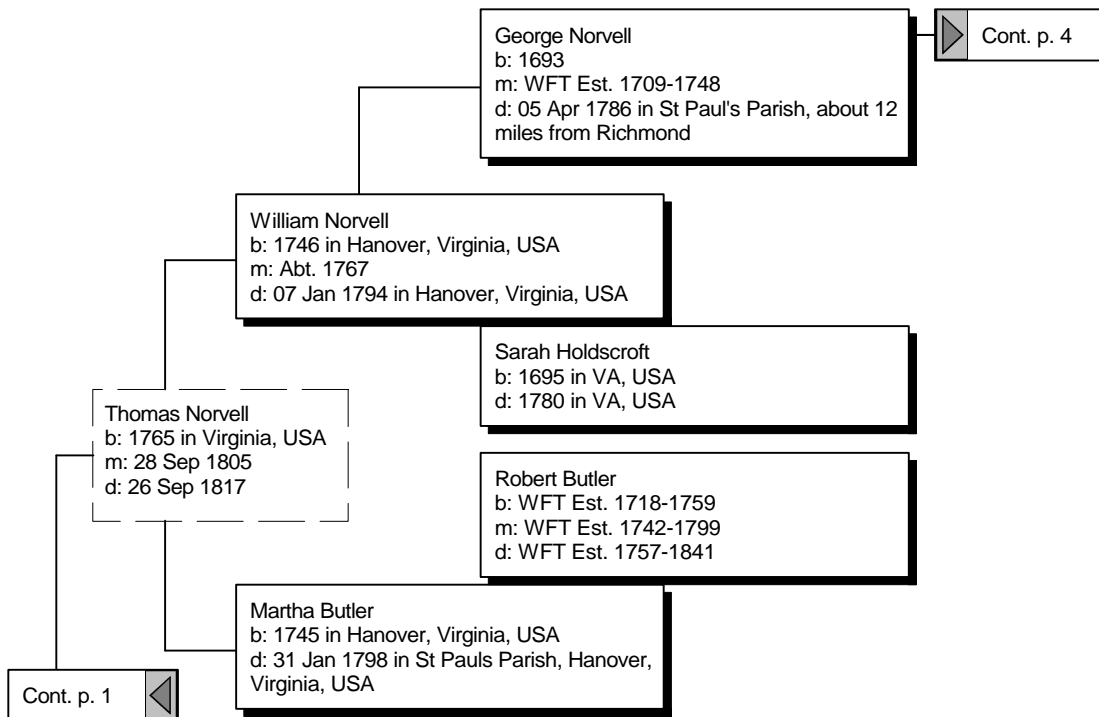

Ancestors of Oliver Norvell Hardy (1 of 7)

Ancestors of Oliver Norvell Hardy (2 of 7)

Ancestors of Oliver Norvell Hardy (3 of 7)

Ancestors of Oliver Norvell Hardy (4 of 7)

John Norvell
b: Feb 1635 in Marys Mount, VA, USA
m: 1658
d: 1665 in Marys Mount, Warwick, Virginia, USA

George Norvell
b: 1648 in Williamsburg, James City, VA, USA
m: 1662
d: 29 Jan 1686 in Charles City, Virginia, USA

Cont. p. 4

Lydia Perkins
b: 1642 in England
d: Aft. 1693 in Virginia

Cont. p. 4

Hugh Bullock
b: 1620 in VA, USA
d: 1670 in VA, USA

Bullock
b: Abt. 1650 in James City, VA, USA
d: 1677 in Burton, VA, USA