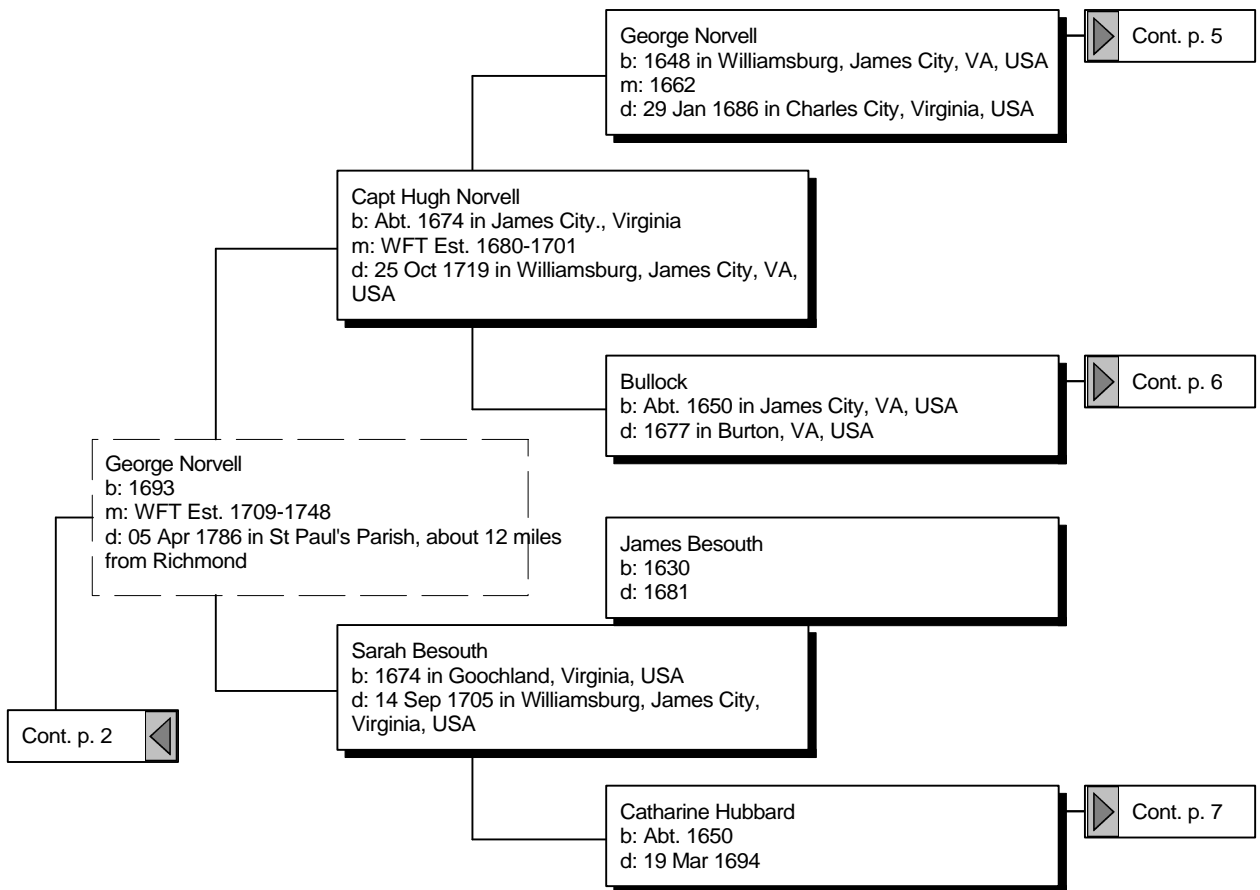

Ancestors of Oliver Norvell Hardy (1 of 7)

Ancestors of Oliver Norvell Hardy (2 of 7)

Ancestors of Oliver Norvell Hardy (3 of 7)

Ancestors of Oliver Norvell Hardy (4 of 7)

John Norvell
b: Feb 1635 in Marys Mount, VA, USA
m: 1658
d: 1665 in Marys Mount, Warwick, Virginia, USA

George Norvell
b: 1648 in Williamsburg, James City, VA, USA
m: 1662
d: 29 Jan 1686 in Charles City, Virginia, USA

Cont. p. 4

Lydia Perkins
b: 1642 in England
d: Aft. 1693 in Virginia

Cont. p. 4

Hugh Bullock
b: 1620 in VA, USA
d: 1670 in VA, USA

Bullock
b: Abt. 1650 in James City, VA, USA
d: 1677 in Burton, VA, USA