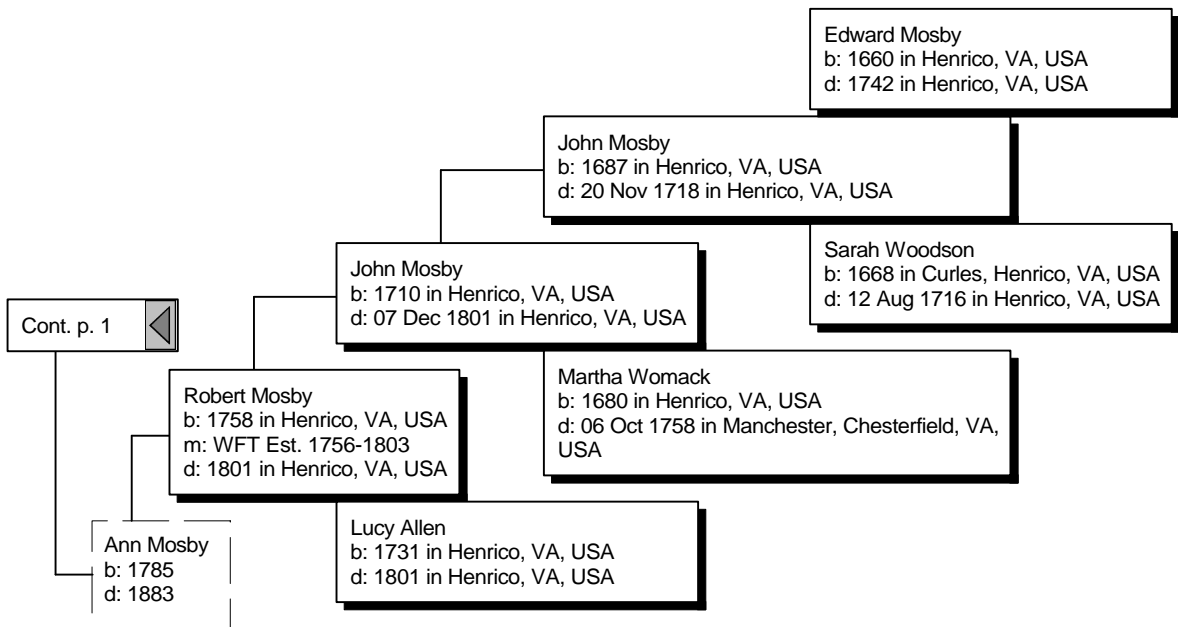

Ancestors of Oliver Norvell Hardy (1 of 7)

Ancestors of Oliver Norvell Hardy (2 of 7)

Ancestors of Oliver Norvell Hardy (3 of 7)

Ancestors of Oliver Norvell Hardy (4 of 7)

John Norvell
b: Feb 1635 in Marys Mount, VA, USA
m: 1658
d: 1665 in Marys Mount, Warwick, Virginia, USA

George Norvell
b: 1648 in Williamsburg, James City, VA, USA
m: 1662
d: 29 Jan 1686 in Charles City, Virginia, USA

Cont. p. 4

Lydia Perkins
b: 1642 in England
d: Aft. 1693 in Virginia

Cont. p. 4

Hugh Bullock
b: 1620 in VA, USA
d: 1670 in VA, USA

Bullock
b: Abt. 1650 in James City, VA, USA
d: 1677 in Burton, VA, USA