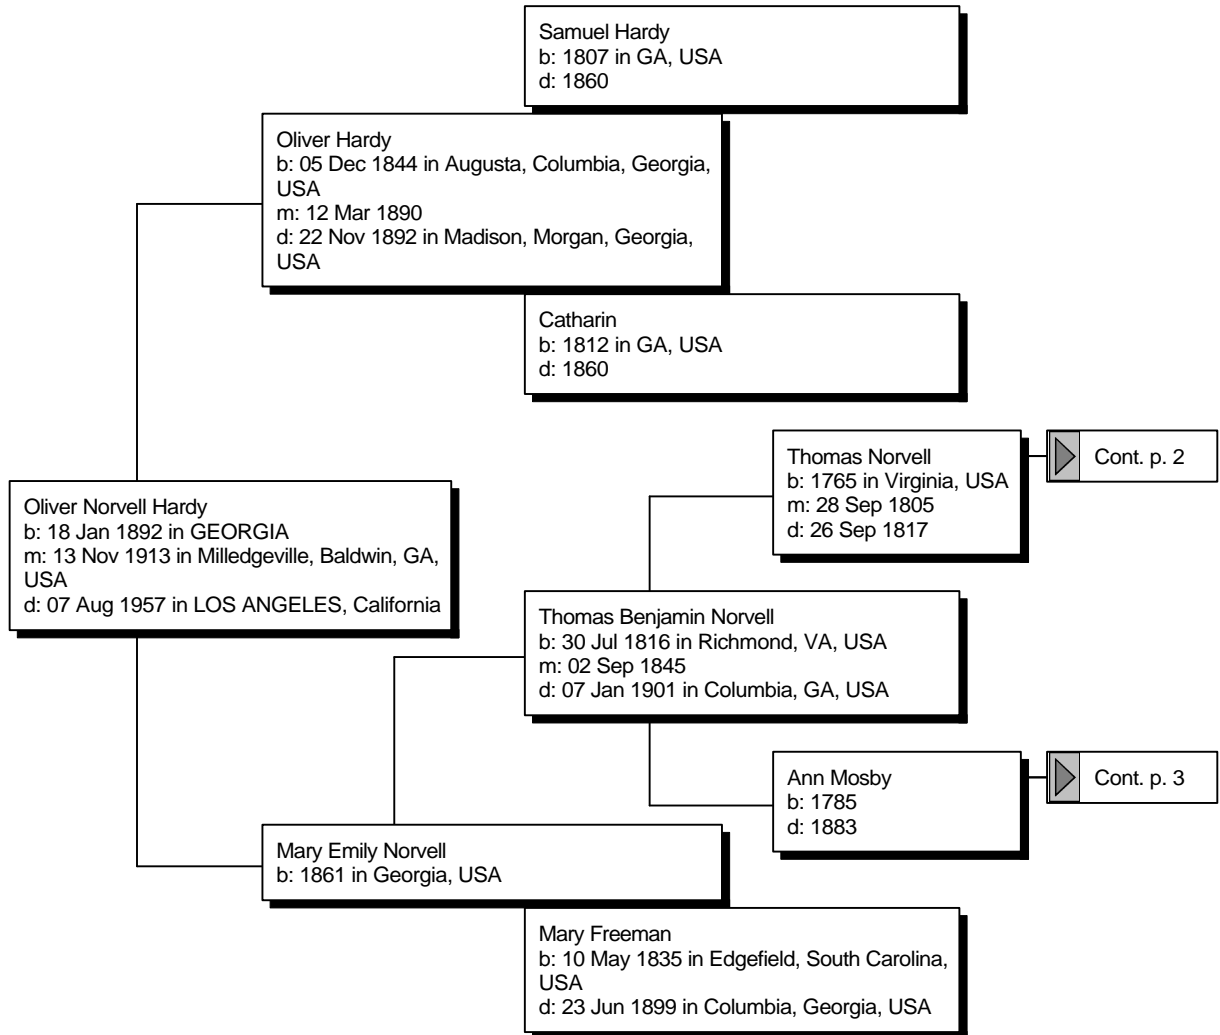

Ancestors of Oliver Norvell Hardy (1 of 7)

Ancestors of Oliver Norvell Hardy (2 of 7)

Ancestors of Oliver Norvell Hardy (3 of 7)

Ancestors of Oliver Norvell Hardy (4 of 7)

John Norvell
b: Feb 1635 in Marys Mount, VA, USA
m: 1658
d: 1665 in Marys Mount, Warwick, Virginia, USA

George Norvell
b: 1648 in Williamsburg, James City, VA, USA
m: 1662
d: 29 Jan 1686 in Charles City, Virginia, USA

Cont. p. 4

Lydia Perkins
b: 1642 in England
d: Aft. 1693 in Virginia

Cont. p. 4

Hugh Bullock
b: 1620 in VA, USA
d: 1670 in VA, USA

Bullock
b: Abt. 1650 in James City, VA, USA
d: 1677 in Burton, VA, USA