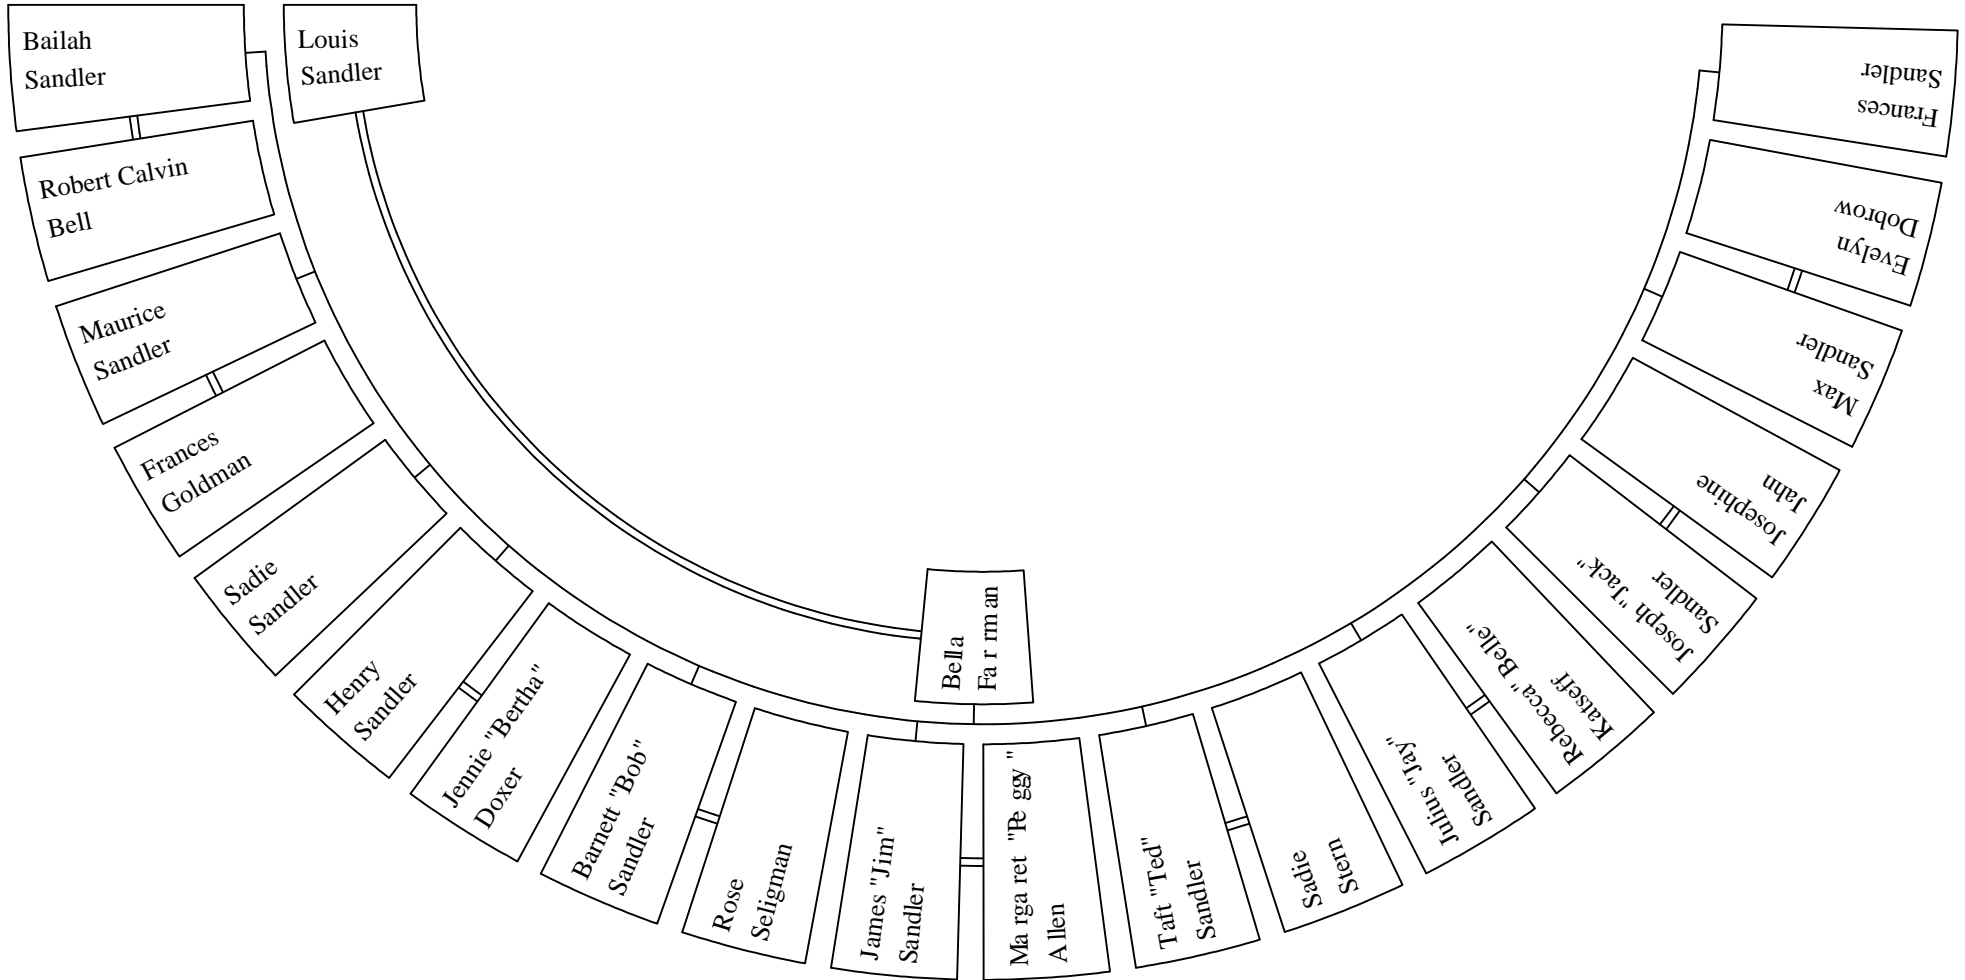

Descendants of Louis Sandler