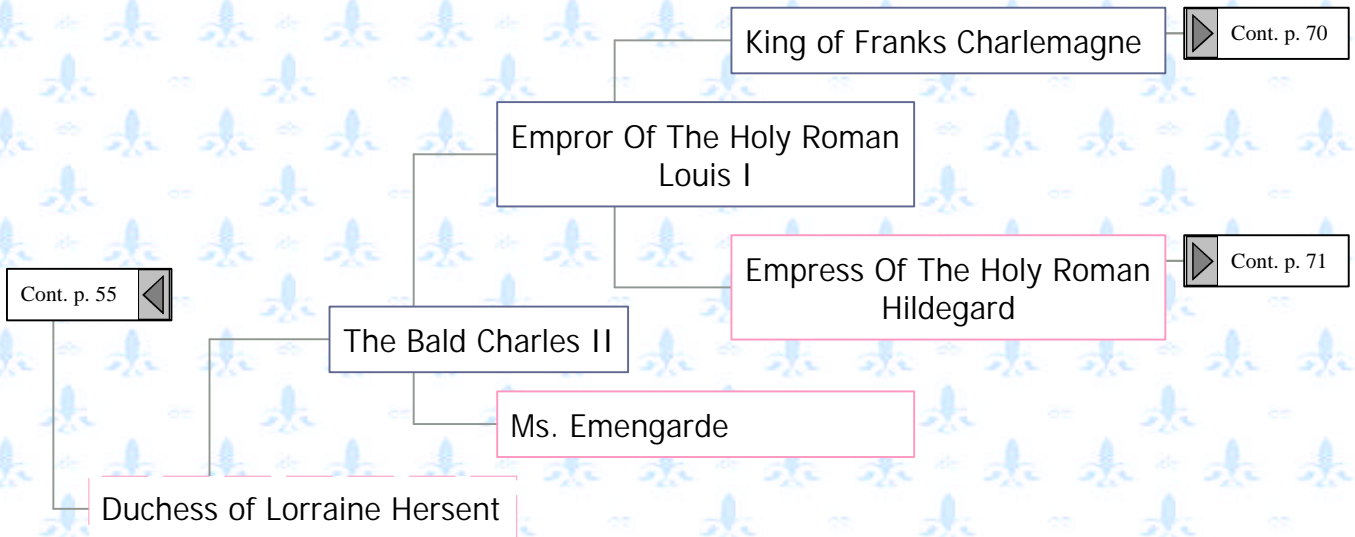

Ms. Maud Bracebridge

Sir Knight Ralph Bracebridge

Ms. ?

Mr. Gislebert

Duke of Lorraine Regnier I

Ms. Ermengarde

Cont. p. 55

Mr. Ketelborn