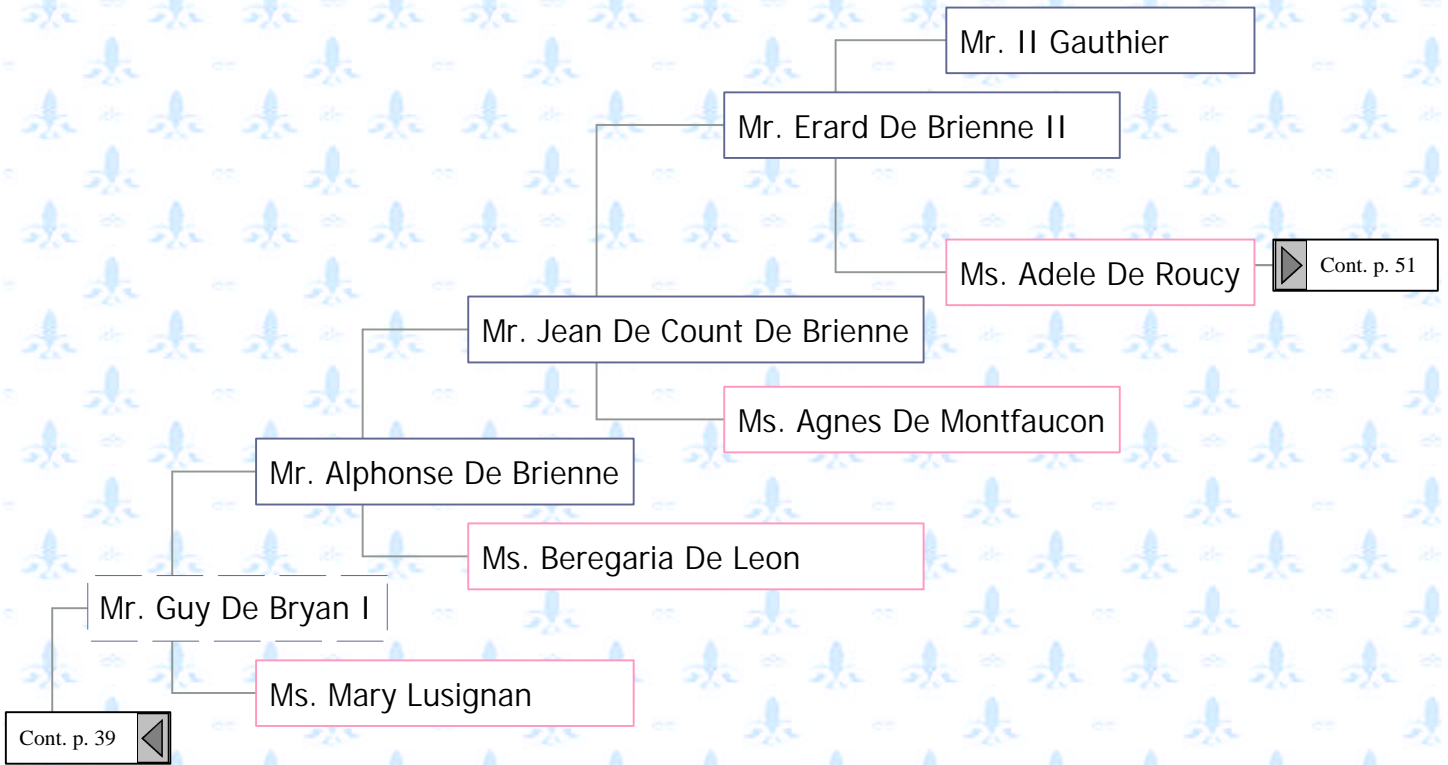

Mr. John Jenner

Cont. p. 37

Chief Murmuring Ripple

Mr. Dashing Stream

Cont. p. 37

Cont. p. 40 ◀

Mr. William Popley

Ms. Grace Papeley