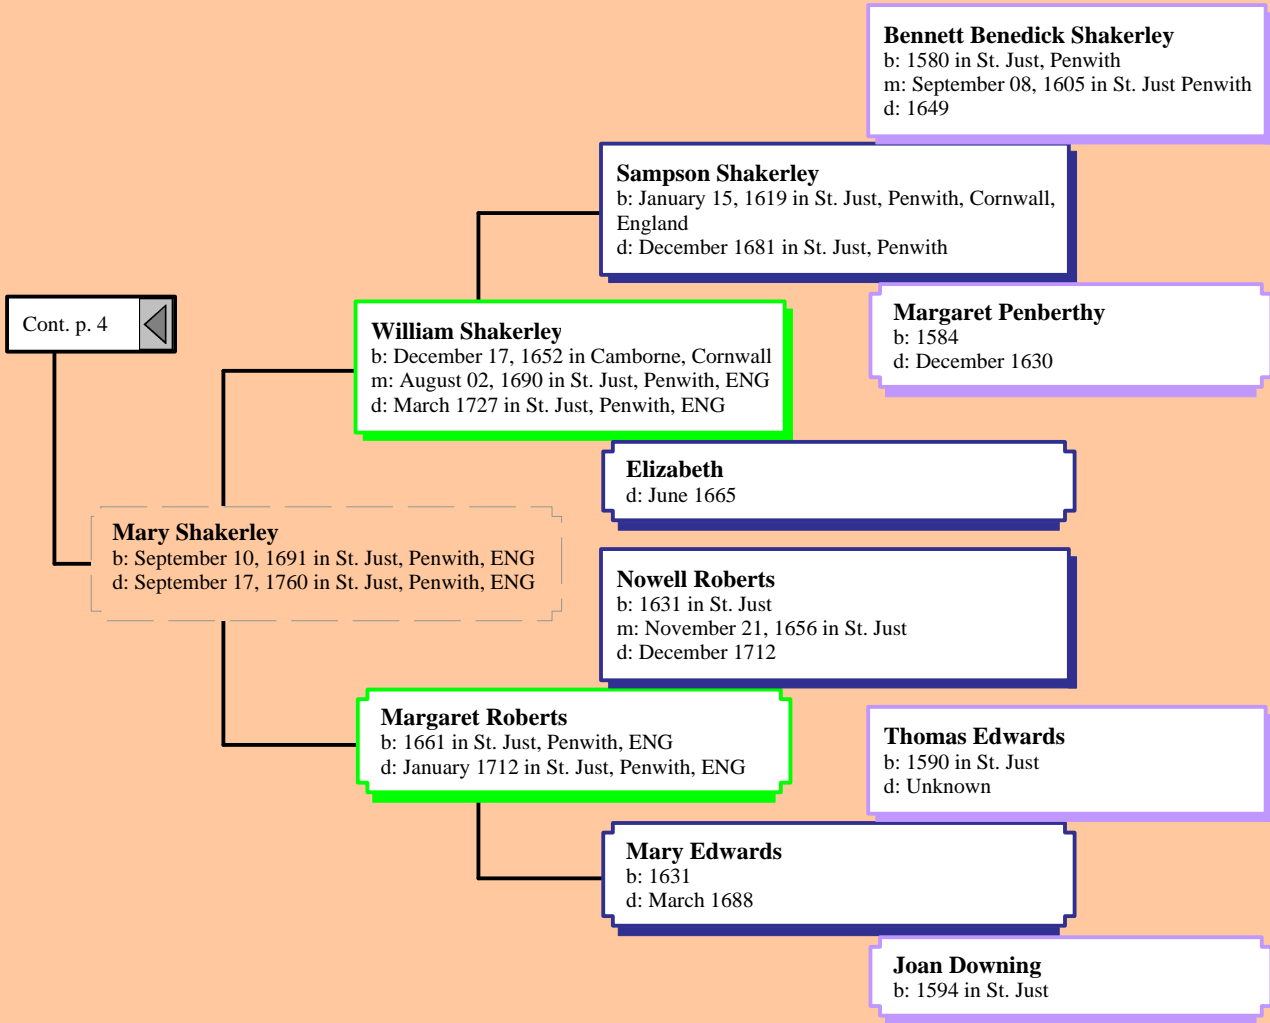

**Martha Pearce**

b: January 03, 1827 in Uny Lelant, Cornwall  
d: January 30, 1908 in Ishpeming, Marquette, MI

Cont. p. 3

Cont. p. 2 

**James Harry**

**Alice Harry**  
b: Abt. 1749  
d: February 03, 1827 in Uny Lelant

**Alice**

**Luke Love**

b: 1671 in Gwinear, Cornwall, England  
d: October 27, 1717 in Gwinear, Cornwall,  
England

**Thomas Love**

b: 1697 in Gwinear, Cornwall  
m: May 07, 1722 in Gwinear, CR  
d: June 30, 1755 in Gwinear, Cornwall