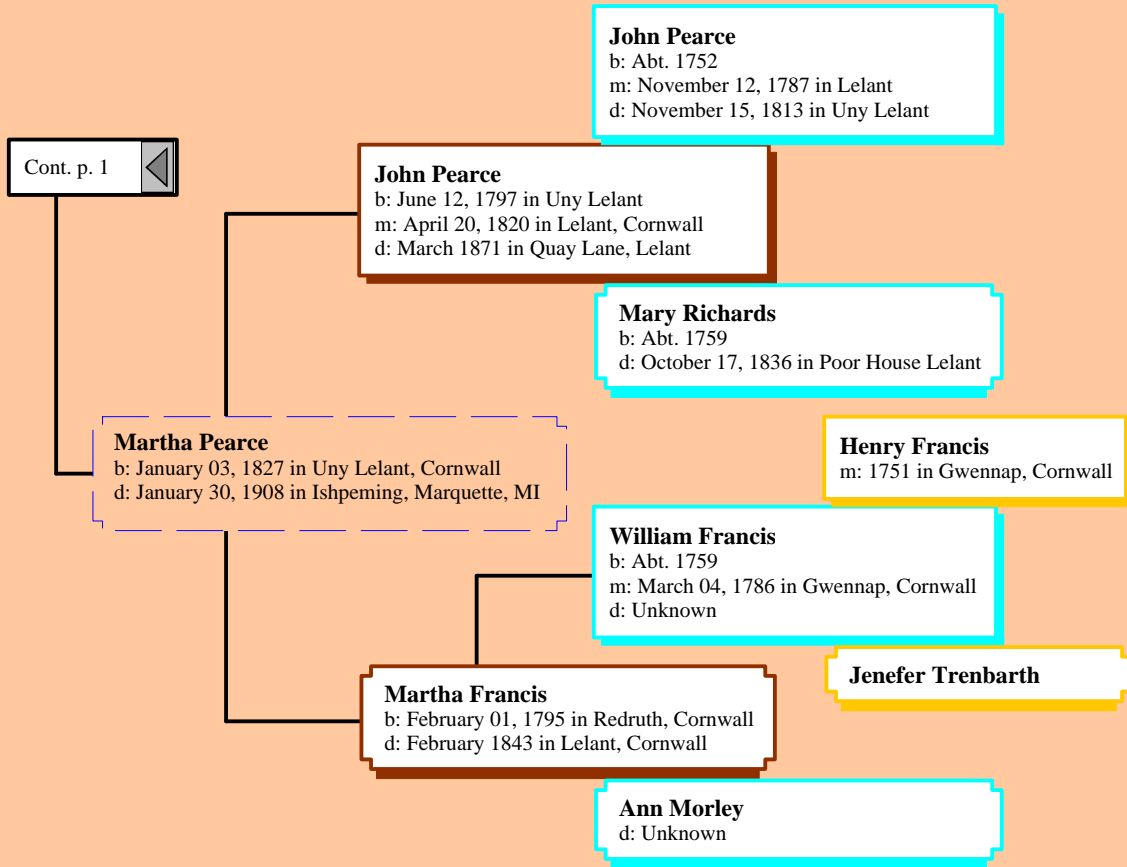

**Frank Hawes**

b: December 1860 in Uny Lelant, Cornwall  
m: July 07, 1888 in Lelant  
d: Bef. 1891

**Grace Ann Hawes**

b: June 03, 1862 in Uny Lelant, Cornwall  
m: December 31, 1886 in New Zealand, Mary and  
John Grenfell's porch  
d: June 24, 1936 in Marquette, MI

**Jessie M. Hawes**

b: April 05, 1864 in Uny Lelant, Cornwall  
m: March 21, 1886 in Uny Lelant, Cornwall  
d: April 1944 in Franklin, NJ

**Fenwick Pender Hawes**

b: December 11, 1865 in Uny Lelant, Cornwall  
m: July 24, 1895 in Ishpeming, Marquette, MI  
d: August 15, 1935 in Bremerton, WA

**Martha Pearce**

b: January 03, 1827 in Uny Lelant, Cornwall  
d: January 30, 1908 in Ishpeming, Marquette, MI

Cont. p. 3

Cont. p. 2 

**James Harry**

**Alice Harry**  
b: Abt. 1749  
d: February 03, 1827 in Uny Lelant

**Alice**

**Luke Love**

b: 1671 in Gwinear, Cornwall, England  
d: October 27, 1717 in Gwinear, Cornwall,  
England

**Thomas Love**

b: 1697 in Gwinear, Cornwall  
m: May 07, 1722 in Gwinear, CR  
d: June 30, 1755 in Gwinear, Cornwall