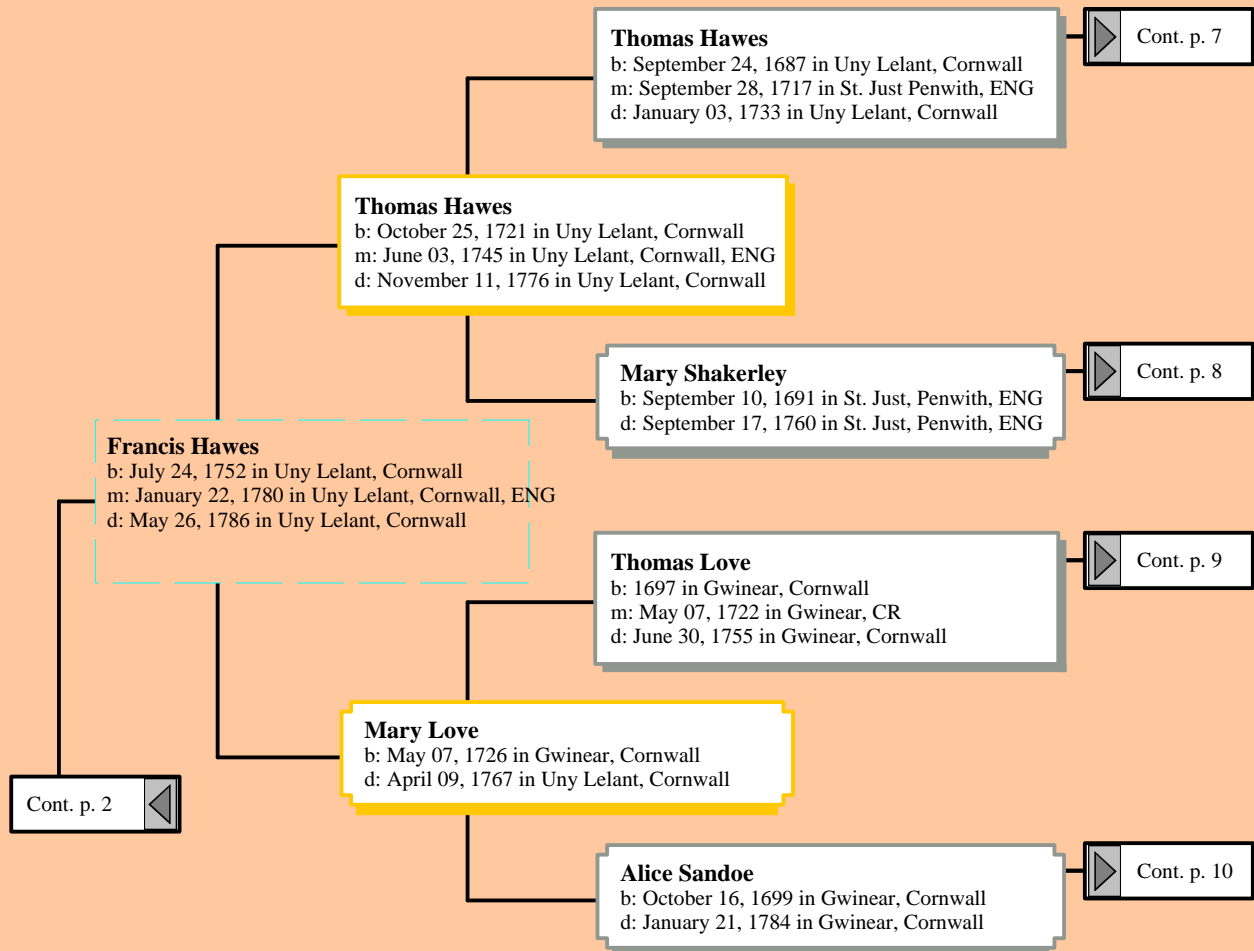

**Frank Hawes**

b: December 1860 in Uny Lelant, Cornwall  
m: July 07, 1888 in Lelant  
d: Bef. 1891

**Grace Ann Hawes**

b: June 03, 1862 in Uny Lelant, Cornwall  
m: December 31, 1886 in New Zealand, Mary and  
John Grenfell's porch  
d: June 24, 1936 in Marquette, MI

**Jessie M. Hawes**

b: April 05, 1864 in Uny Lelant, Cornwall  
m: March 21, 1886 in Uny Lelant, Cornwall  
d: April 1944 in Franklin, NJ

**Fenwick Pender Hawes**

b: December 11, 1865 in Uny Lelant, Cornwall  
m: July 24, 1895 in Ishpeming, Marquette, MI  
d: August 15, 1935 in Bremerton, WA

**Martha Pearce**

b: January 03, 1827 in Uny Lelant, Cornwall  
d: January 30, 1908 in Ishpeming, Marquette, MI

Cont. p. 3

Cont. p. 2 

**James Harry**

**Alice Harry**  
b: Abt. 1749  
d: February 03, 1827 in Uny Lelant

**Alice**

**Luke Love**

b: 1671 in Gwinear, Cornwall, England  
d: October 27, 1717 in Gwinear, Cornwall,  
England

**Thomas Love**

b: 1697 in Gwinear, Cornwall  
m: May 07, 1722 in Gwinear, CR  
d: June 30, 1755 in Gwinear, Cornwall