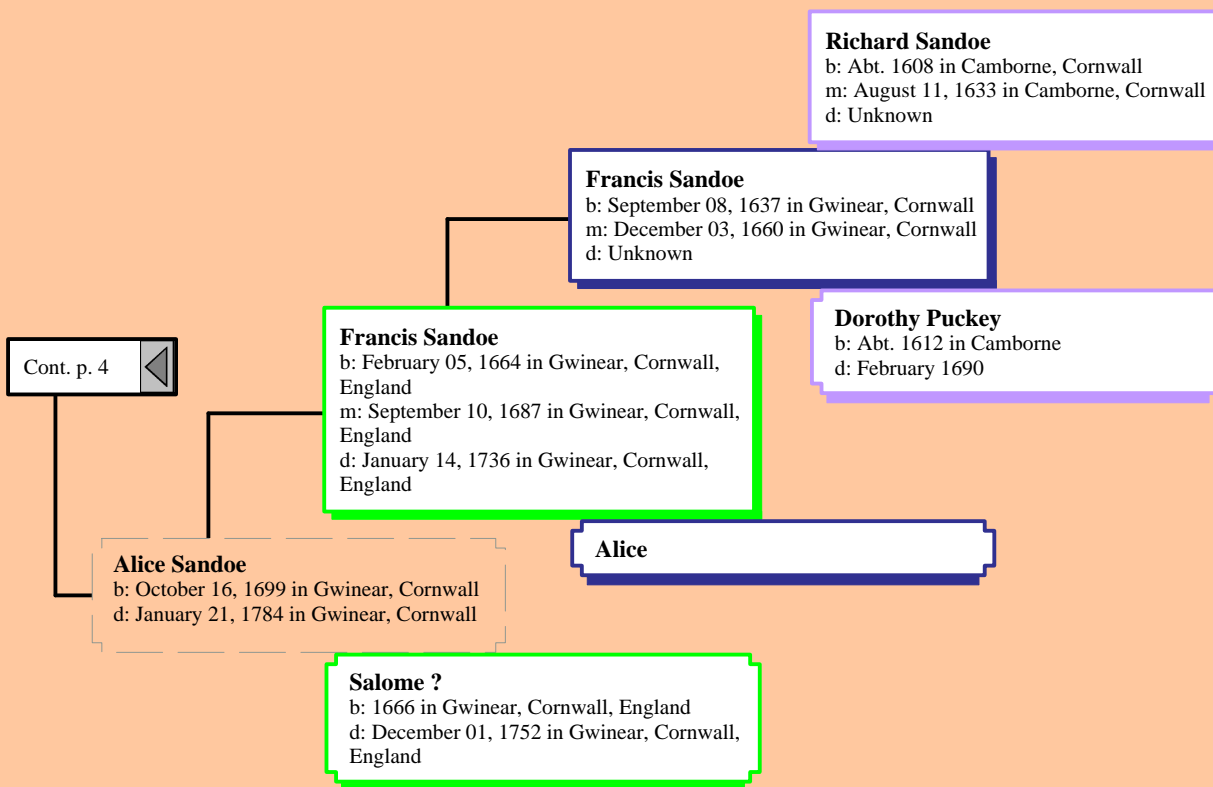

**Martha Pearce**

b: January 03, 1827 in Uny Lelant, Cornwall  
d: January 30, 1908 in Ishpeming, Marquette, MI

Cont. p. 3

Cont. p. 2 

**James Harry**

**Alice Harry**  
b: Abt. 1749  
d: February 03, 1827 in Uny Lelant

**Alice**

**Luke Love**

b: 1671 in Gwinear, Cornwall, England  
d: October 27, 1717 in Gwinear, Cornwall,  
England

**Thomas Love**

b: 1697 in Gwinear, Cornwall  
m: May 07, 1722 in Gwinear, CR  
d: June 30, 1755 in Gwinear, Cornwall

**Martha**

b: 1675 in Gwinear, Cornwall, England  
d: December 08, 1731 in Gwinear, Cornwall,  
England

Cont. p. 4

**Gilbert Thurlbe**  
m: November 04, 1587 in St Martin in Meneage

**Thomas Thurleby**  
d: Bef. 1662 in Uny Lelant