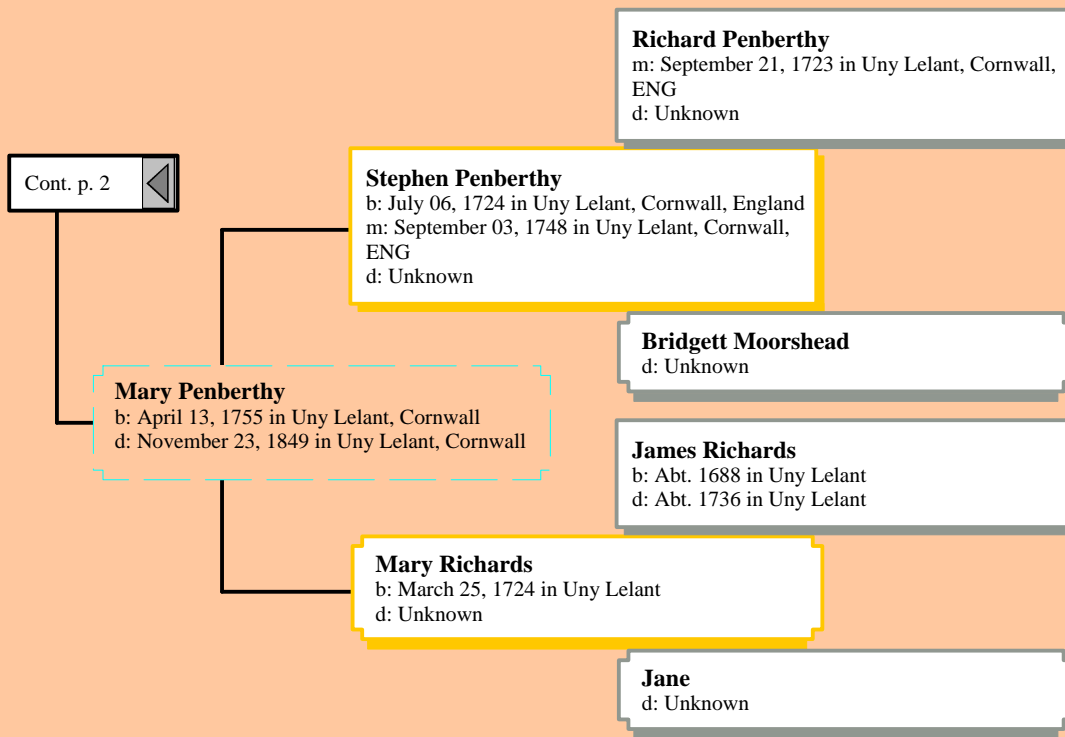

**John Hawes**

b: May 22, 1819 in Uny Lelant, Cornwall  
m: October 25, 1845 in Uny Lelant, Cornwall,  
ENG  
d: November 03, 1869 in Uny Lelant, Cornwall

Cont. p. 2

**Richard Stevens Hawes**

b: February 01, 1846 in Uny Lelant, Cornwall  
m: April 03, 1874 in Fairview on War Eagle  
Mountain, Empire City, ID  
d: June 10, 1932 in Silver City, ID

**Martha Pearce**

b: January 03, 1827 in Uny Lelant, Cornwall  
d: January 30, 1908 in Ishpeming, Marquette, MI

Cont. p. 3

Cont. p. 2 

**James Harry**

**Alice Harry**  
b: Abt. 1749  
d: February 03, 1827 in Uny Lelant

**Alice**

**Luke Love**

b: 1671 in Gwinear, Cornwall, England  
d: October 27, 1717 in Gwinear, Cornwall,  
England

**Thomas Love**

b: 1697 in Gwinear, Cornwall  
m: May 07, 1722 in Gwinear, CR  
d: June 30, 1755 in Gwinear, Cornwall