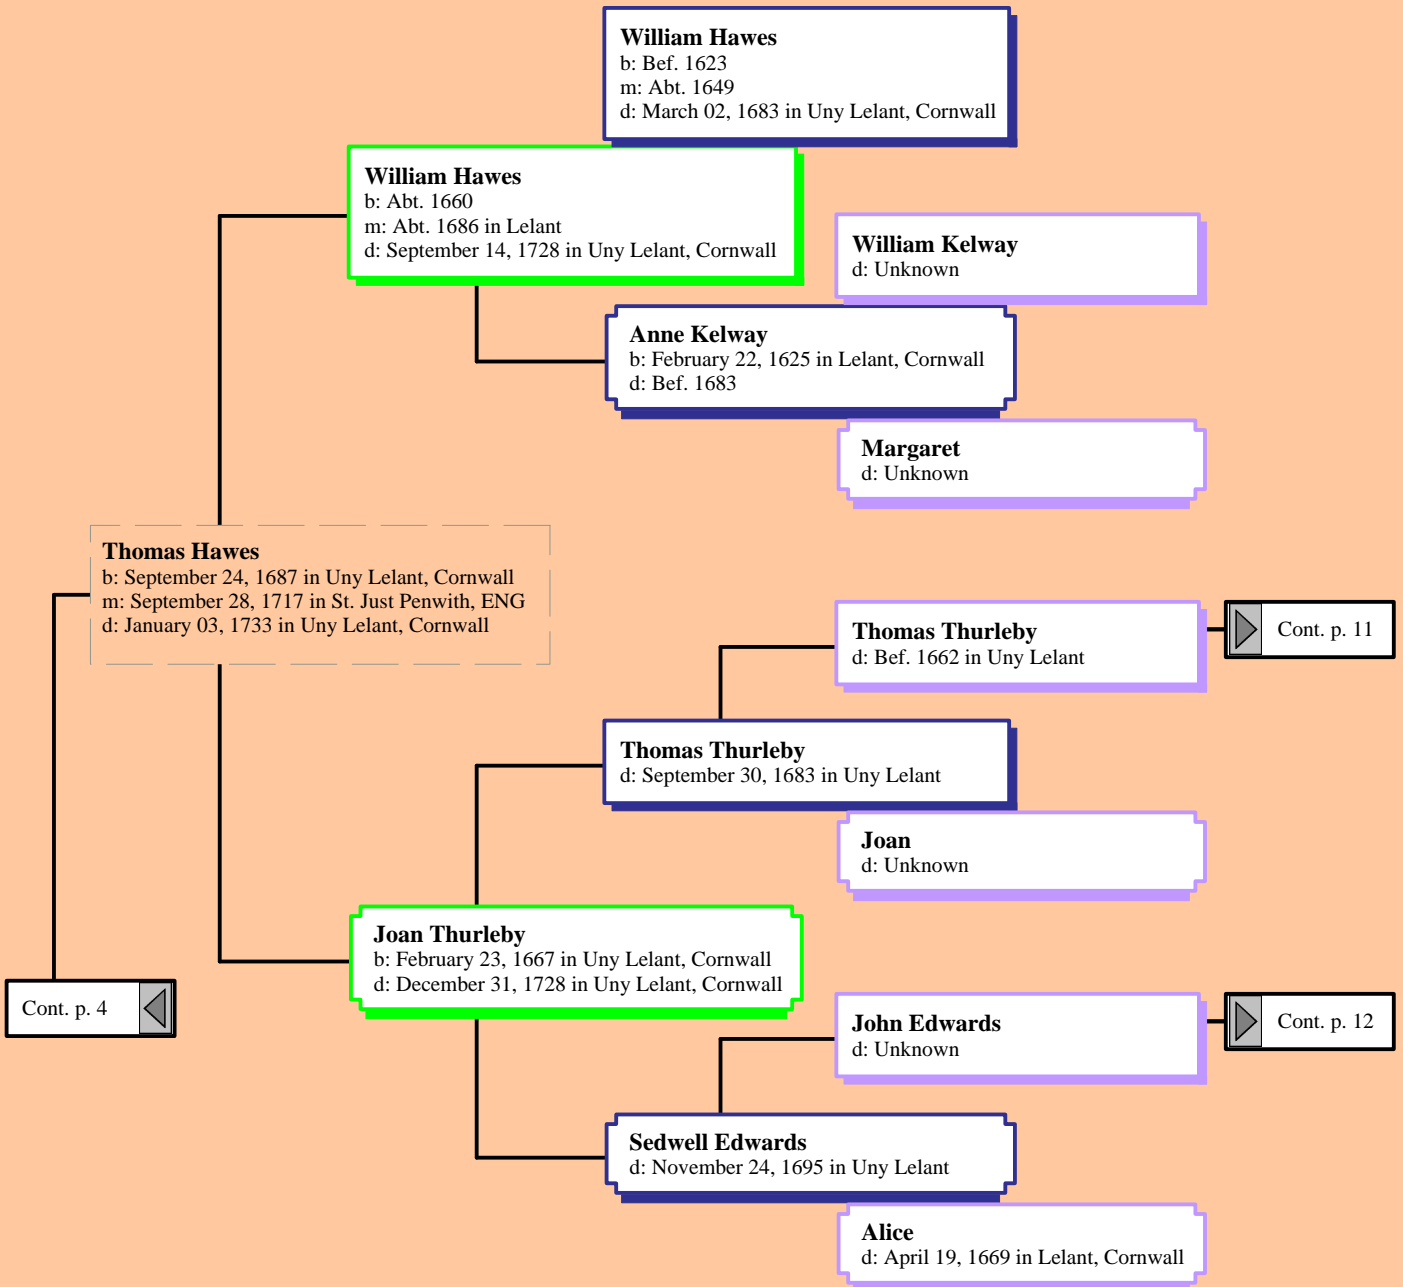

**Martha Pearce**

b: January 03, 1827 in Uny Lelant, Cornwall  
d: January 30, 1908 in Ishpeming, Marquette, MI

Cont. p. 3

Cont. p. 2 

**James Harry**

**Alice Harry**  
b: Abt. 1749  
d: February 03, 1827 in Uny Lelant

**Alice**

**Luke Love**

b: 1671 in Gwinear, Cornwall, England  
d: October 27, 1717 in Gwinear, Cornwall,  
England

**Thomas Love**

b: 1697 in Gwinear, Cornwall  
m: May 07, 1722 in Gwinear, CR  
d: June 30, 1755 in Gwinear, Cornwall