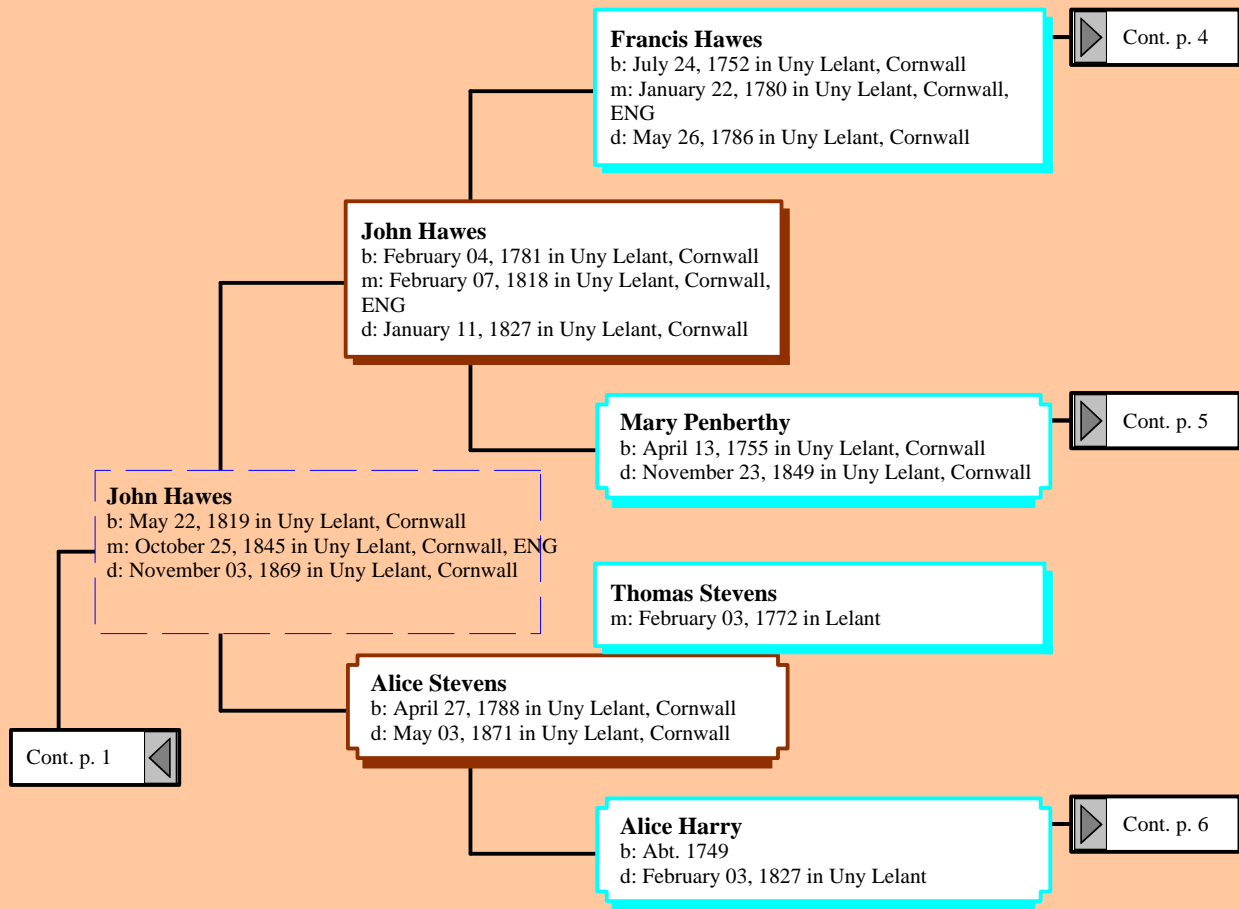

**John Hawes**

b: May 22, 1819 in Uny Lelant, Cornwall  
m: October 25, 1845 in Uny Lelant, Cornwall,  
ENG  
d: November 03, 1869 in Uny Lelant, Cornwall

Cont. p. 2

**Richard Stevens Hawes**

b: February 01, 1846 in Uny Lelant, Cornwall  
m: April 03, 1874 in Fairview on War Eagle  
Mountain, Empire City, ID  
d: June 10, 1932 in Silver City, ID

**Jessie M. Hawes**

b: April 05, 1864 in Uny Lelant, Cornwall  
m: March 21, 1886 in Uny Lelant, Cornwall  
d: April 1944 in Franklin, NJ

**Fenwick Pender Hawes**

b: December 11, 1865 in Uny Lelant, Cornwall  
m: July 24, 1895 in Ishpeming, Marquette, MI  
d: August 15, 1935 in Bremerton, WA

**Martha Pearce**

b: January 03, 1827 in Uny Lelant, Cornwall  
d: January 30, 1908 in Ishpeming, Marquette, MI

Cont. p. 3

Cont. p. 2 

**James Harry**

**Alice Harry**  
b: Abt. 1749  
d: February 03, 1827 in Uny Lelant

**Alice**

**Luke Love**

b: 1671 in Gwinear, Cornwall, England  
d: October 27, 1717 in Gwinear, Cornwall,  
England

**Thomas Love**

b: 1697 in Gwinear, Cornwall  
m: May 07, 1722 in Gwinear, CR  
d: June 30, 1755 in Gwinear, Cornwall