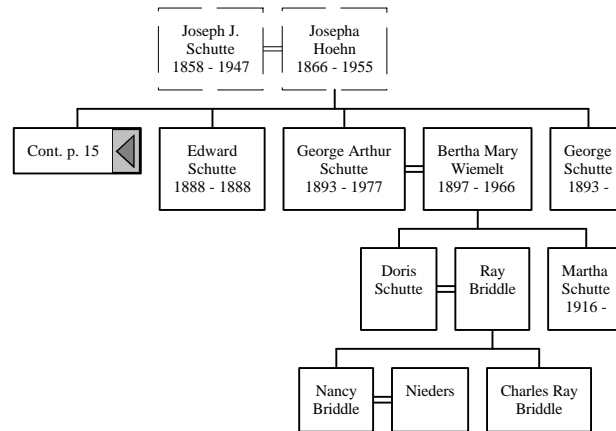

Descendants of Anna Katharina Frericks