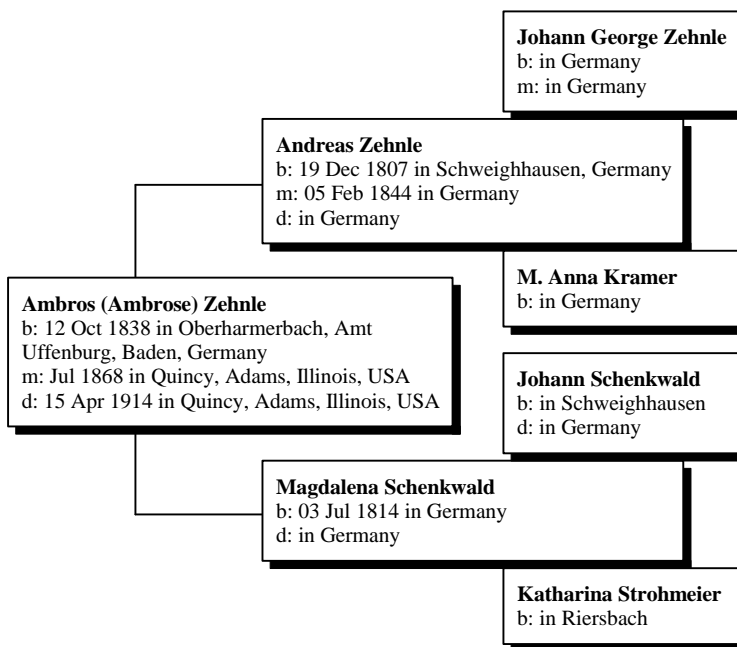

Ancestors of Ambros (Ambrose) Zehnle