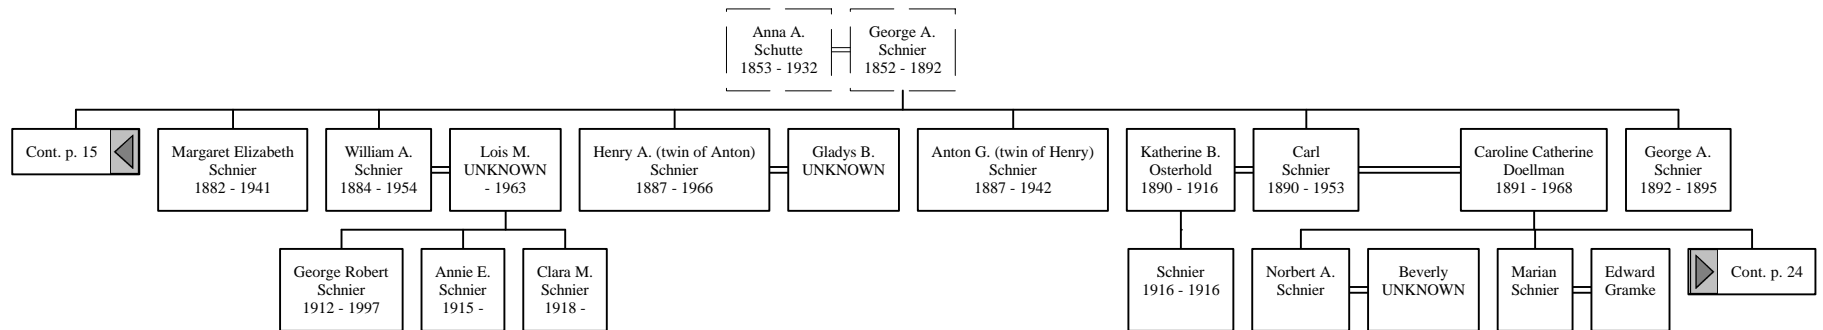

Descendants of Anna Katharina Frericks