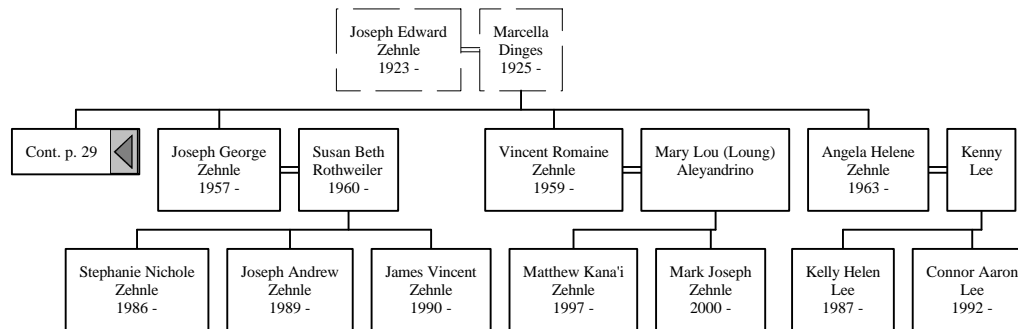

Descendants of Anna Katharina Frericks