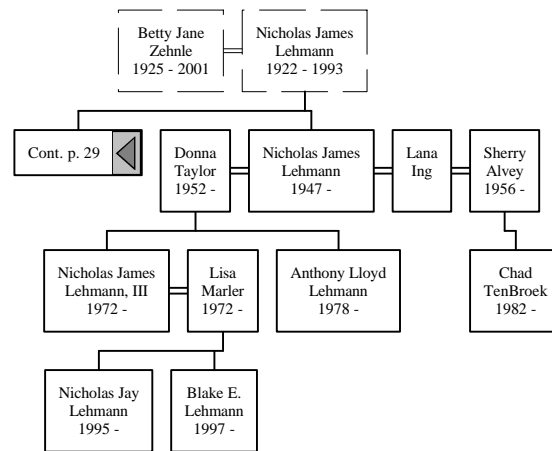

Descendants of Anna Katharina Frericks