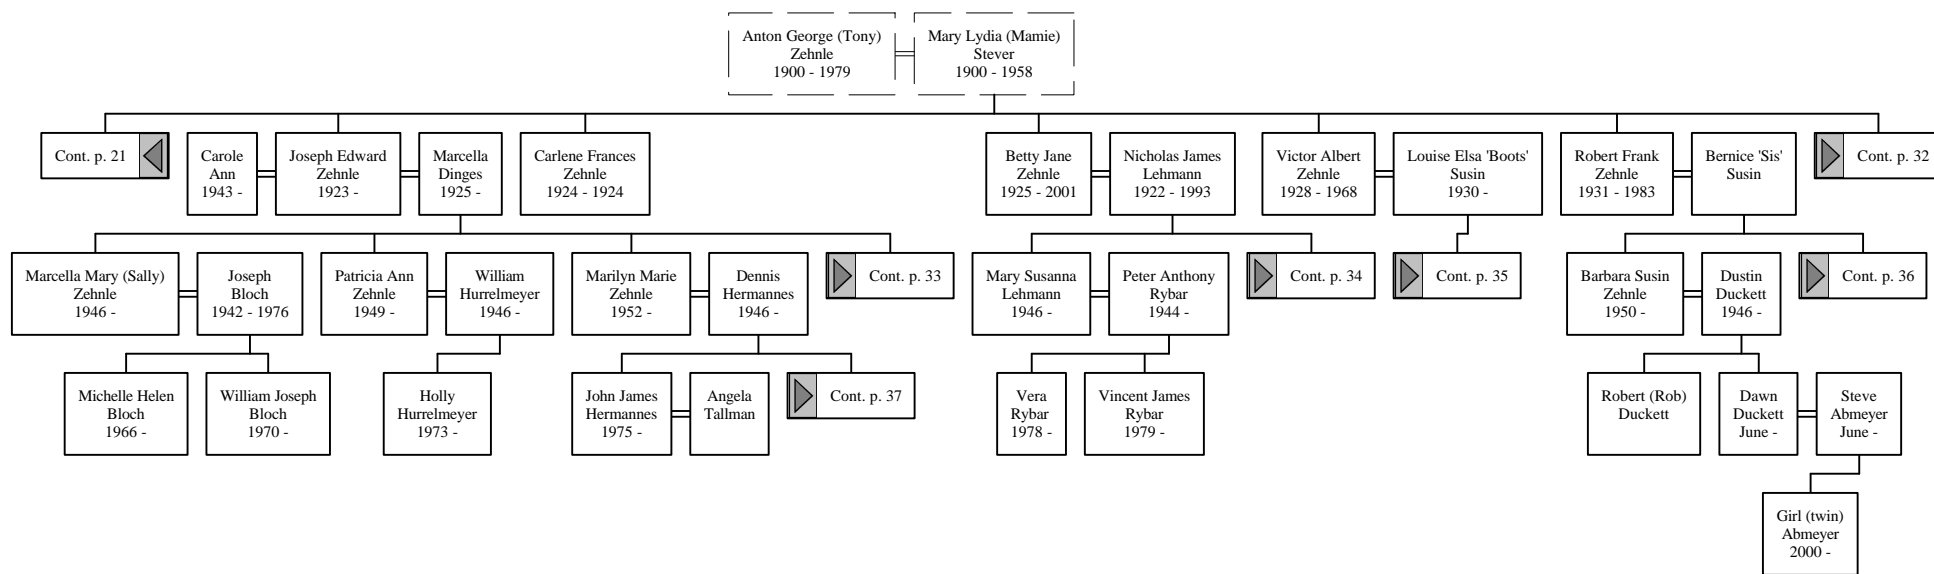

Descendants of Anna Katharina Frericks