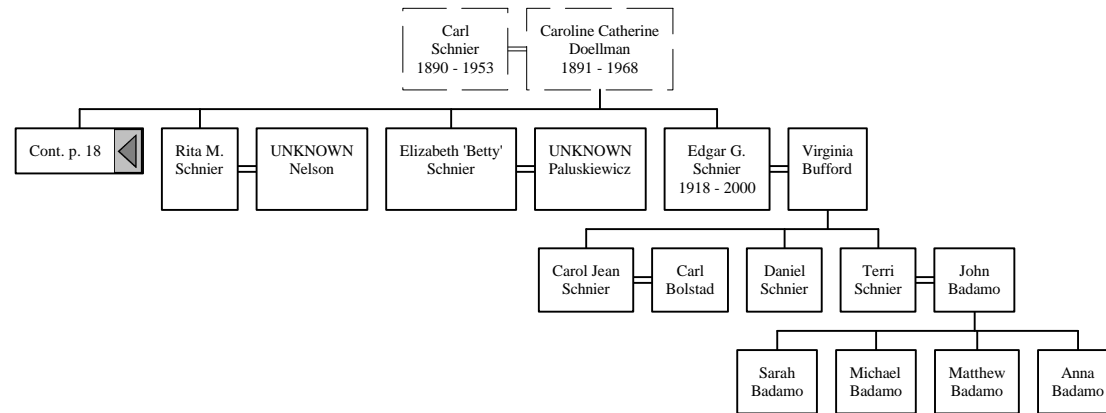

Descendants of Anna Katharina Frericks