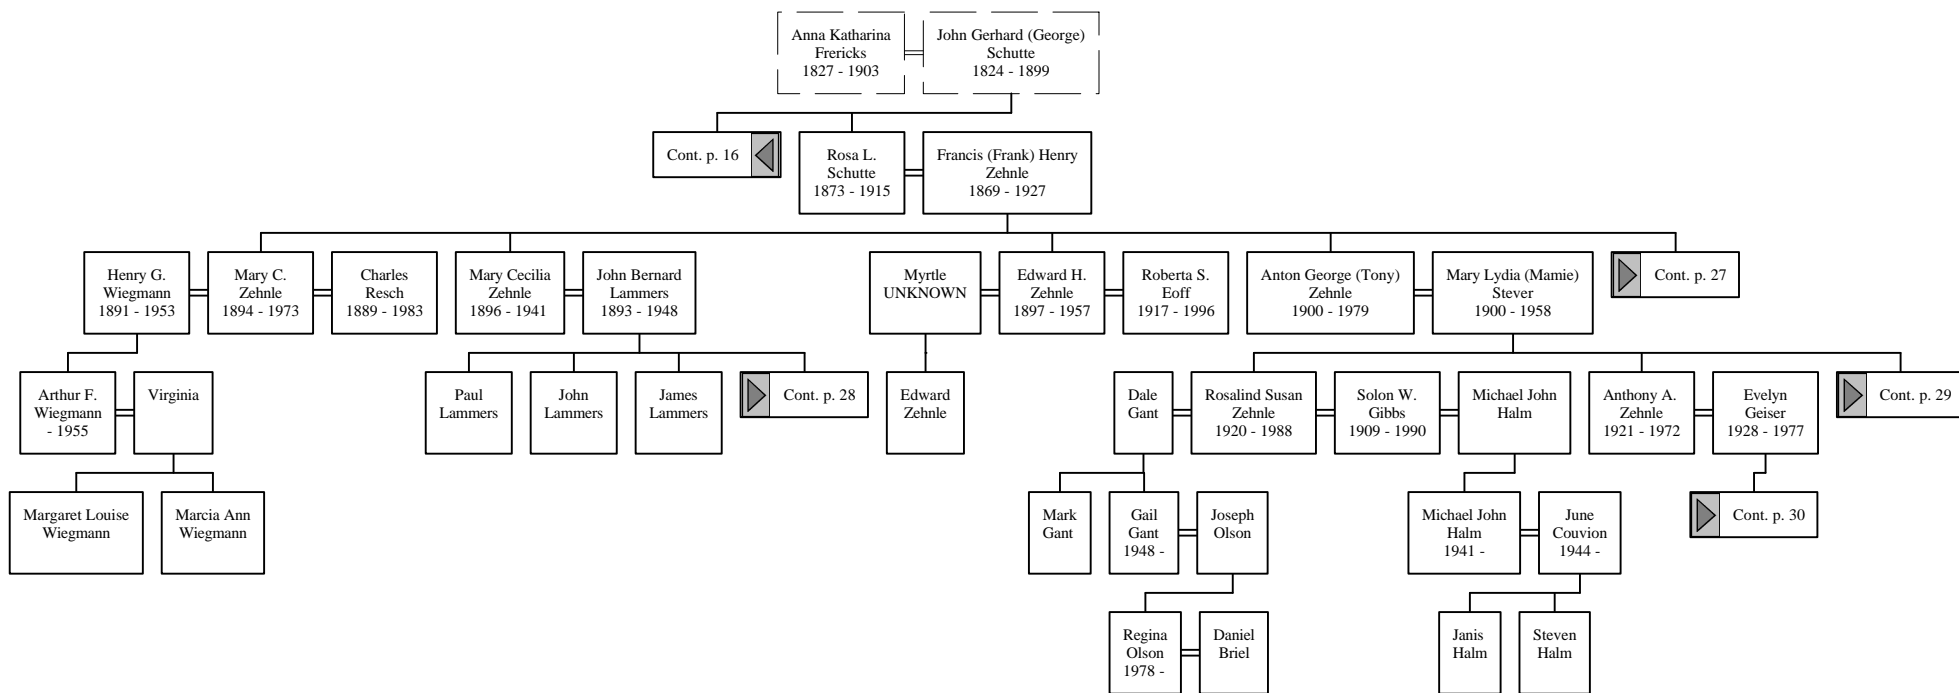

Descendants of Anna Katharina Frericks