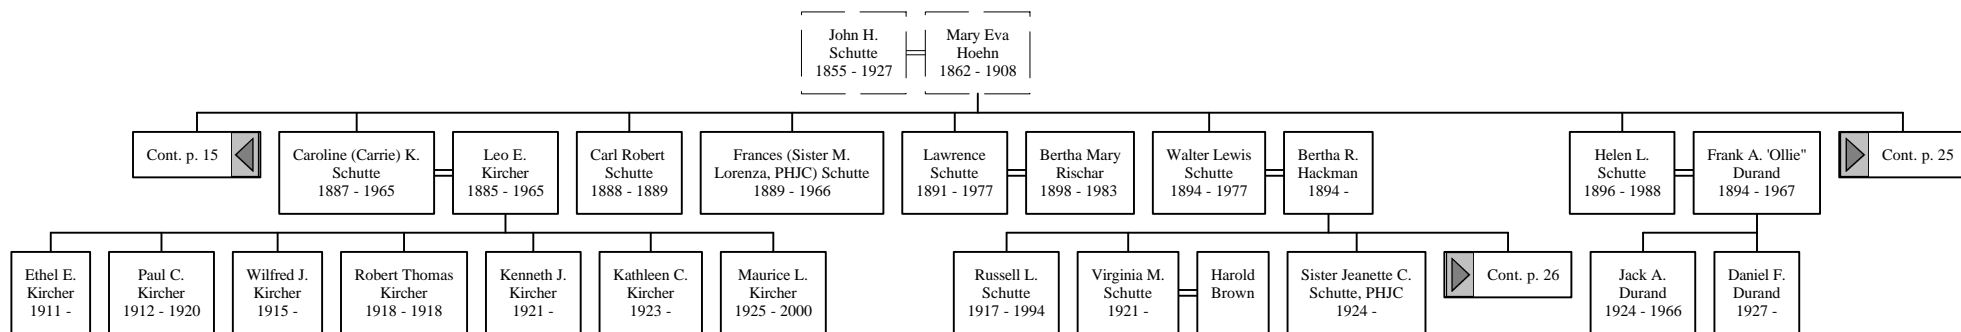

Descendants of Anna Katharina Frericks