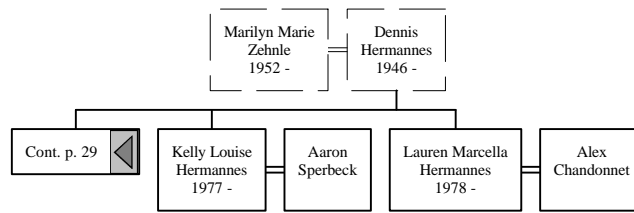

Descendants of Anna Katharina Frericks