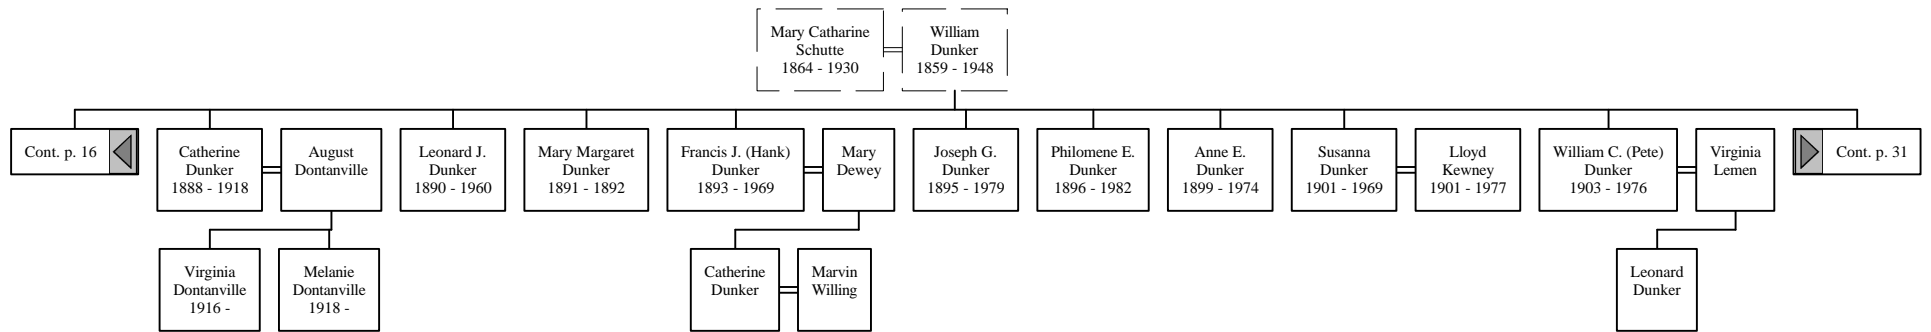

Descendants of Anna Katharina Frericks