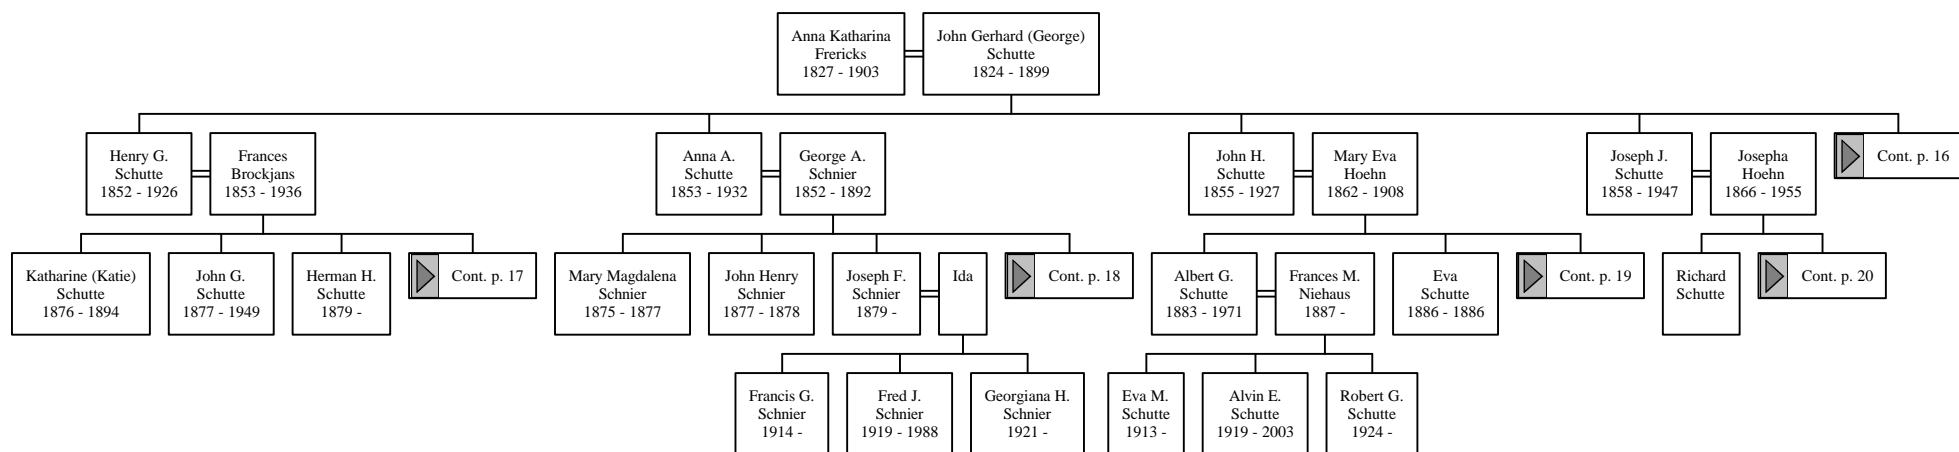

Notes for John H. Schutte

For fifty years John was a gardener in Riverside Township and was widely known as a maker and seller of horse radish.

Family Ancestors

Ancestors of Anna Katharina Frericks

Descendants of Anna Katharina Frericks