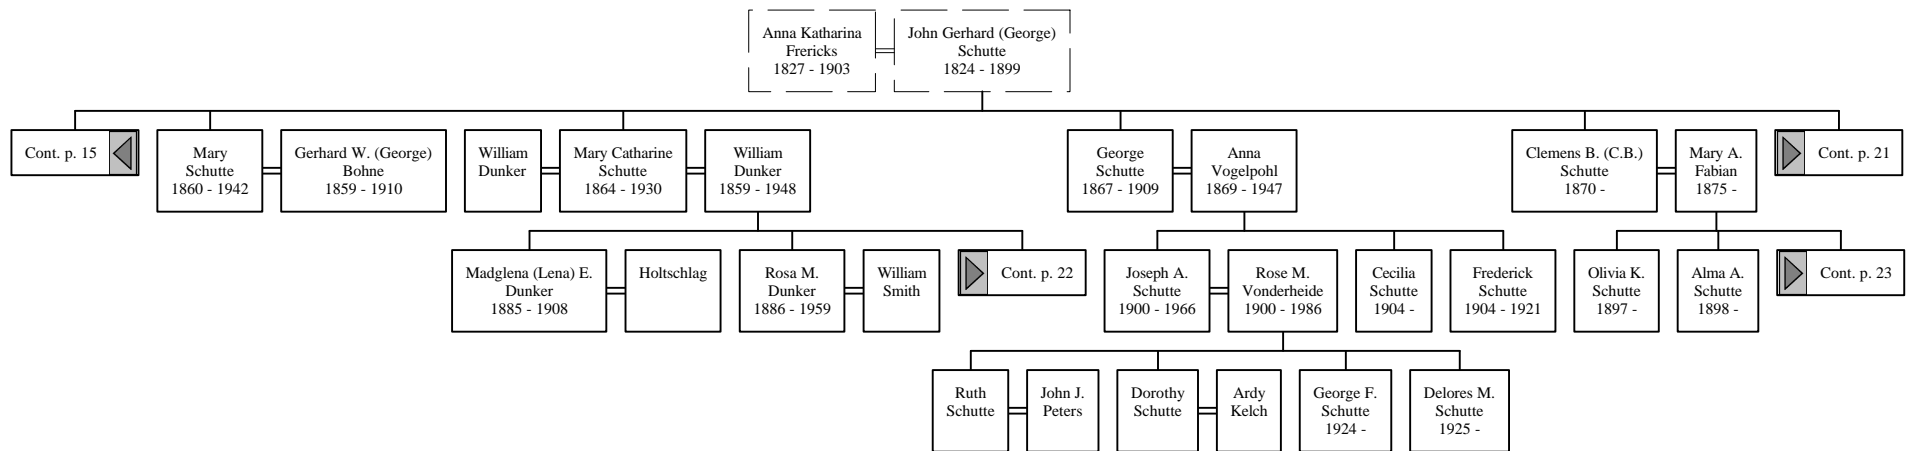

Descendants of Anna Katharina Frericks