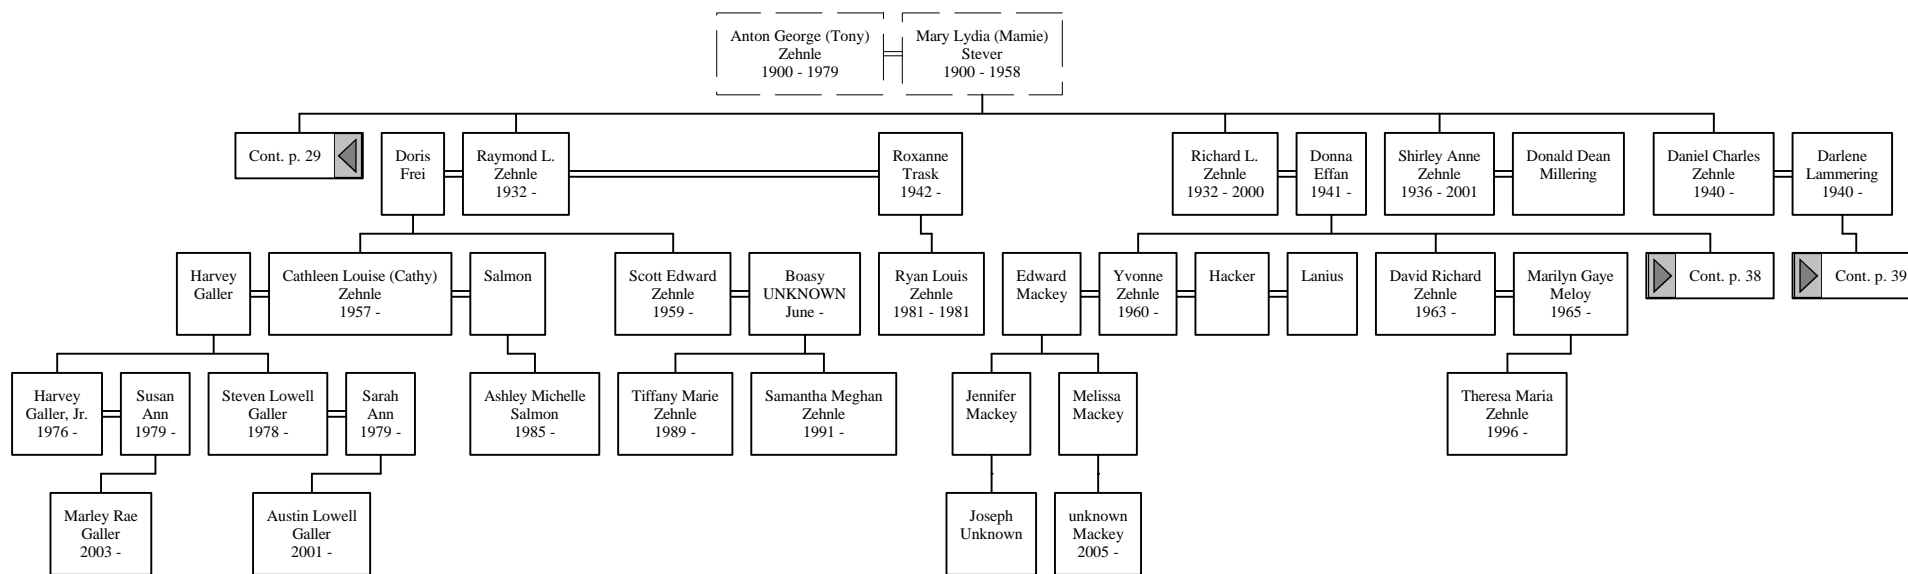

Descendants of Anna Katharina Frericks