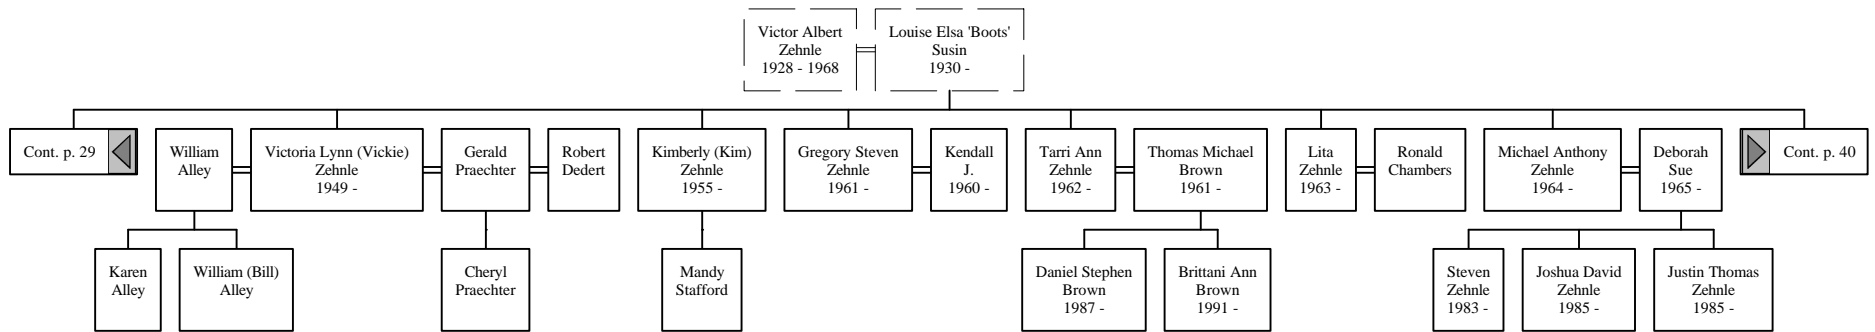

Descendants of Anna Katharina Frericks