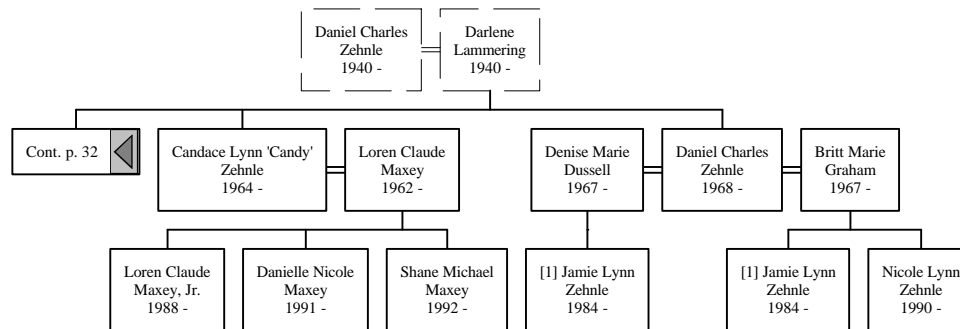

Descendants of Anna Katharina Frericks