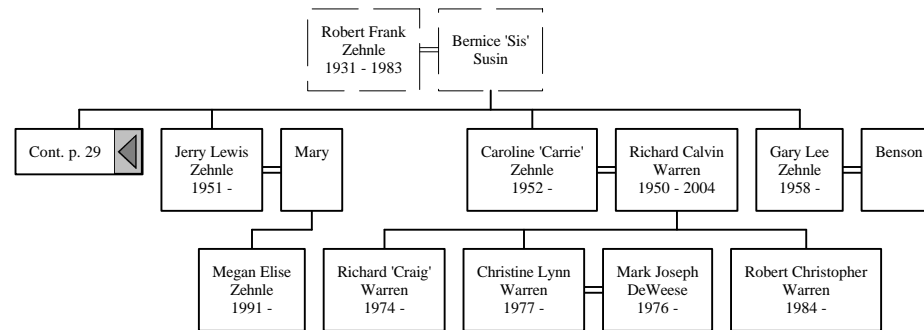

Descendants of Anna Katharina Frericks