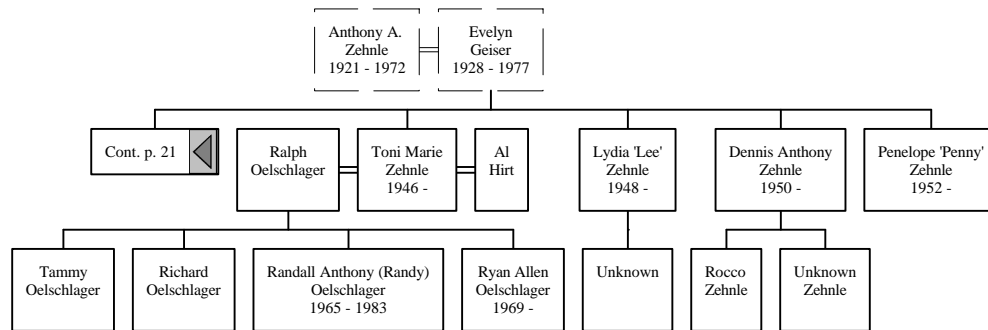

Descendants of Anna Katharina Frericks