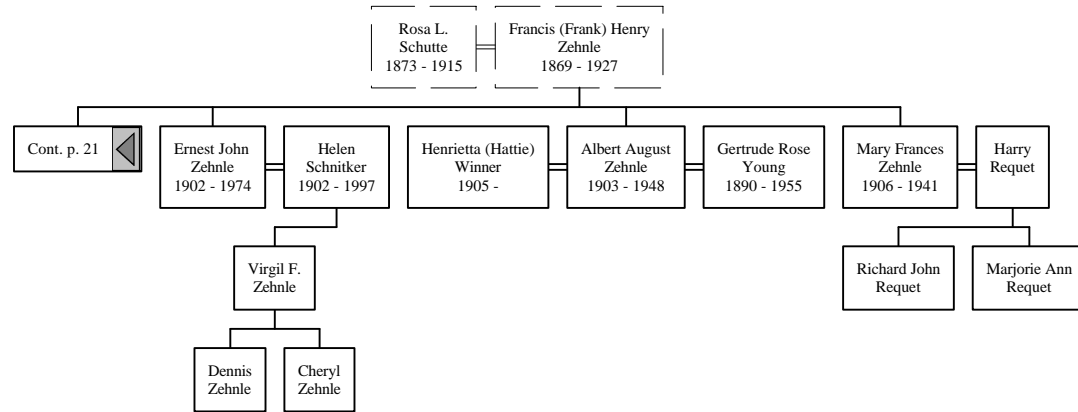

Descendants of Anna Katharina Frericks