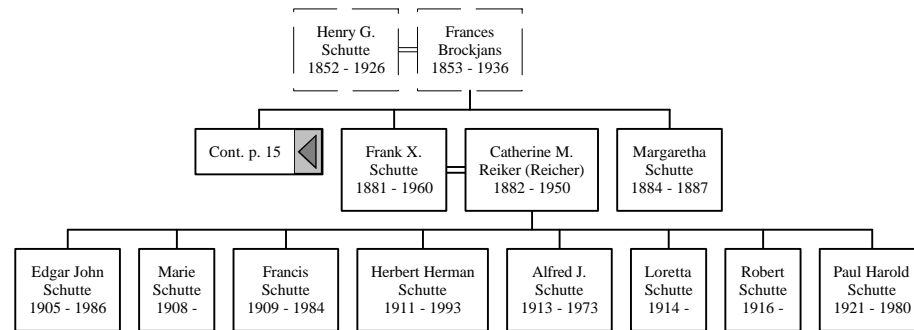

Descendants of Anna Katharina Frericks