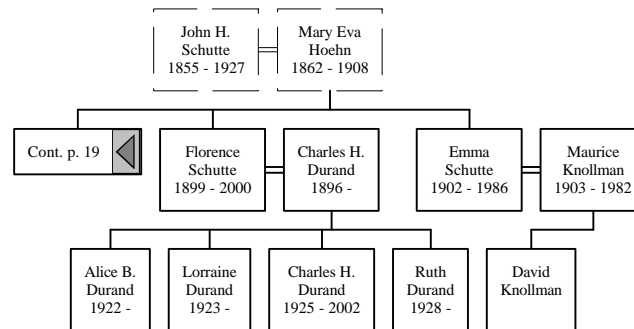

Descendants of Anna Katharina Frericks