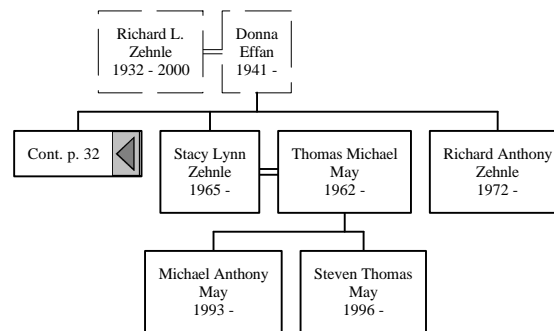

Descendants of Anna Katharina Frericks