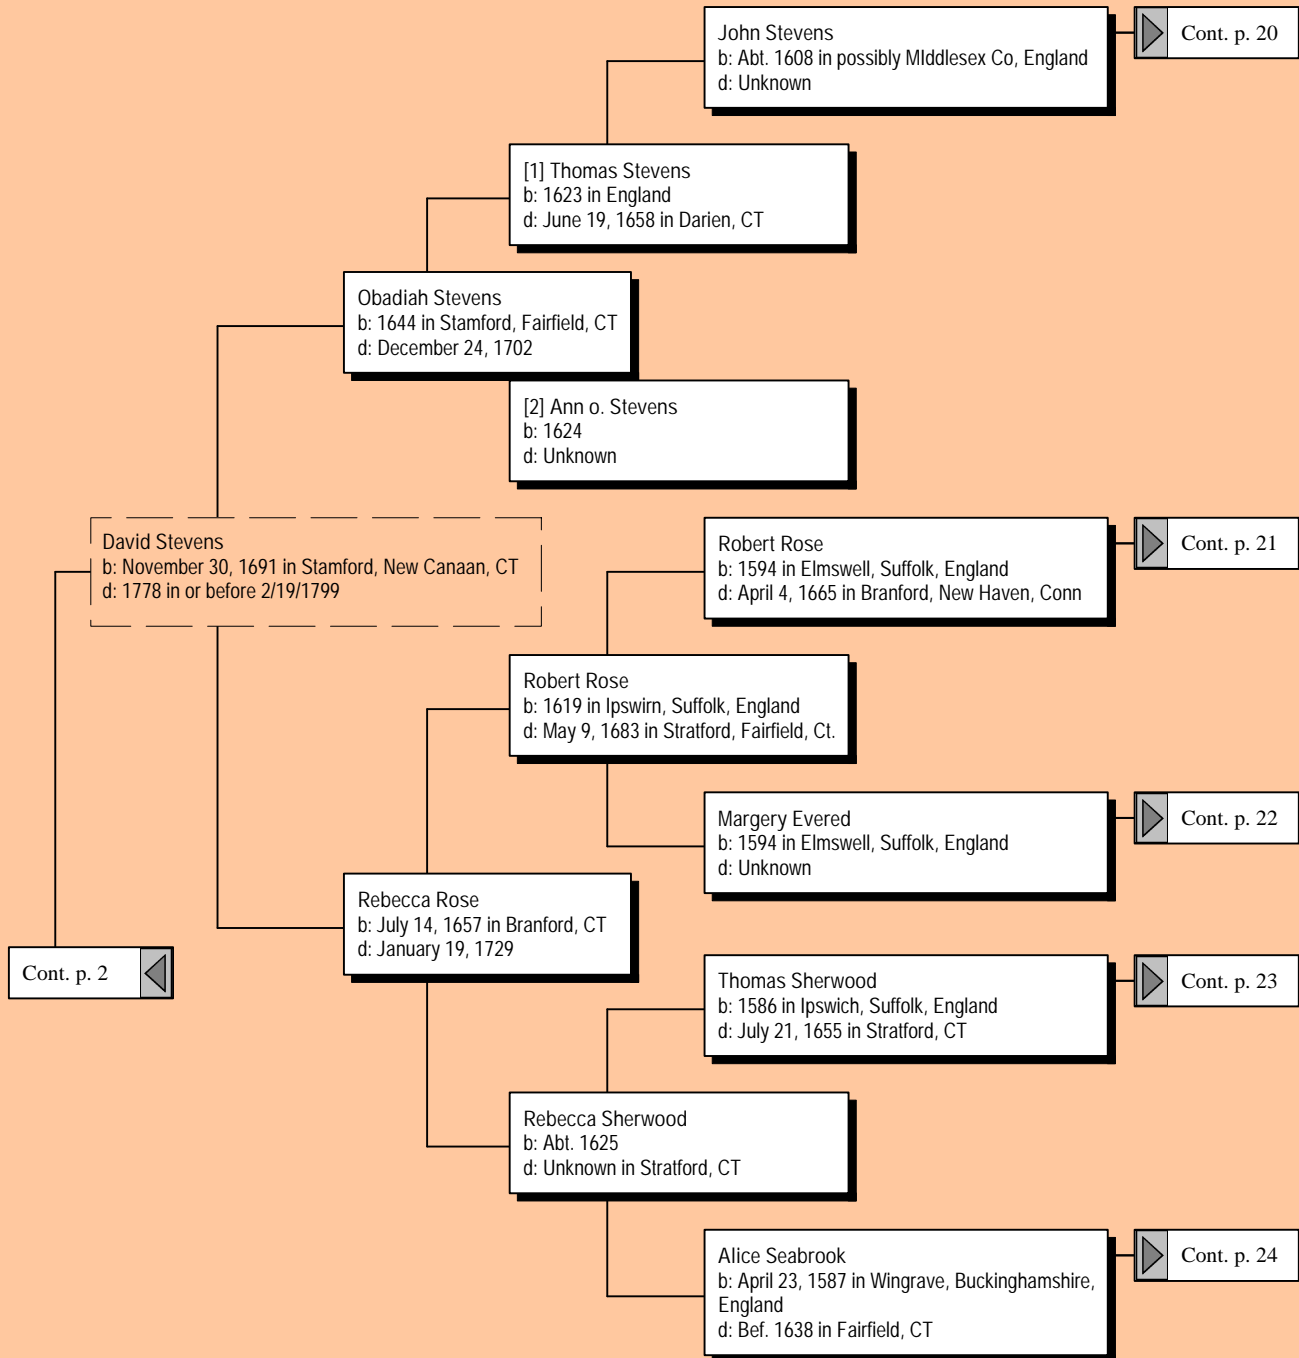

Ancestors of Mark Winfield Stevens (10 of 41)