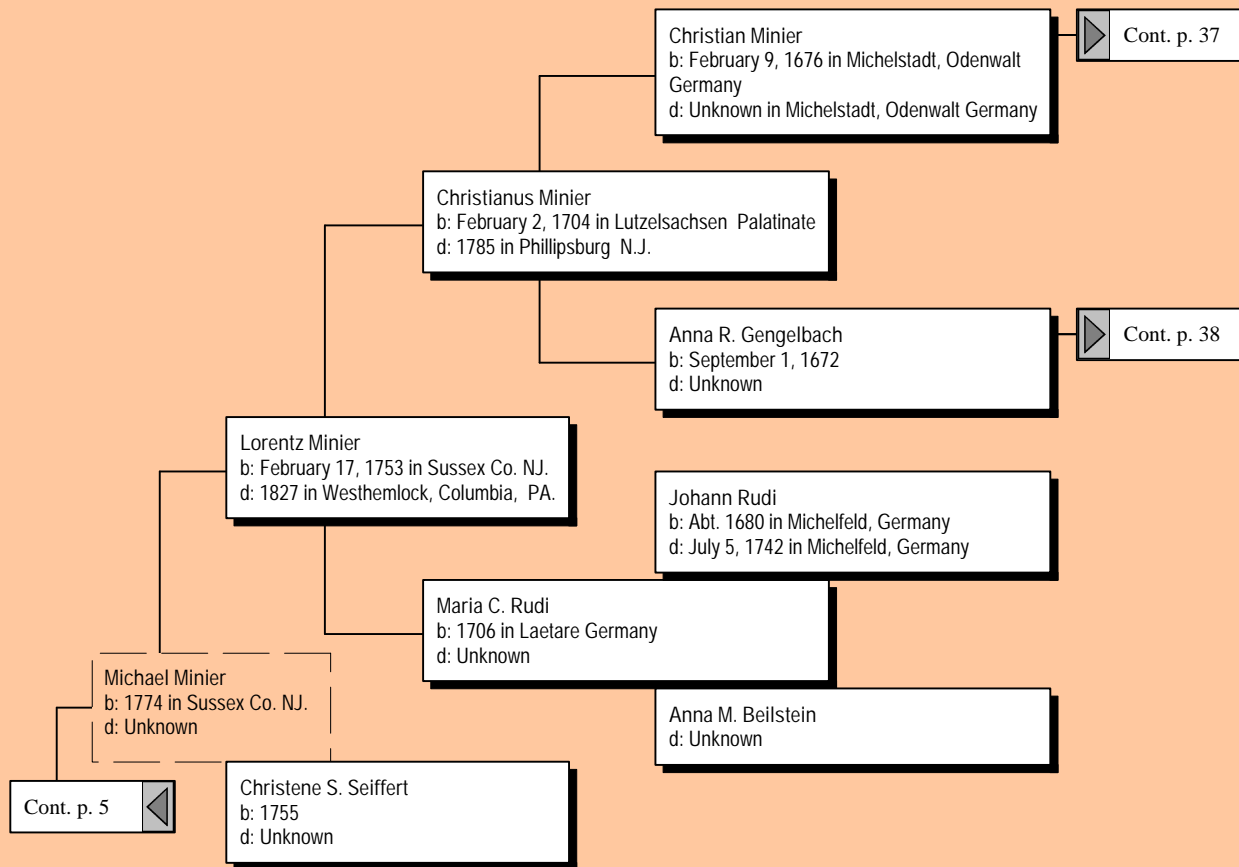

Ancestors of Mark Winfield Stevens (15 of 41)

Ancestors of Mark Winfield Stevens (16 of 41)

Ancestors of Mark Winfield Stevens (17 of 41)

Ancestors of Mark Winfield Stevens (18 of 41)

Ancestors of Mark Winfield Stevens (19 of 41)

John Burg
d: Unknown

Henry Burg
b: in Lancaster, Penn
d: Unknown

Cont. p. 5 

Ancestors of Mark Winfield Stevens (20 of 41)

Richard Stevens
b: in Unsure if John's Father b in Middlesex Co,
England
d: Unknown