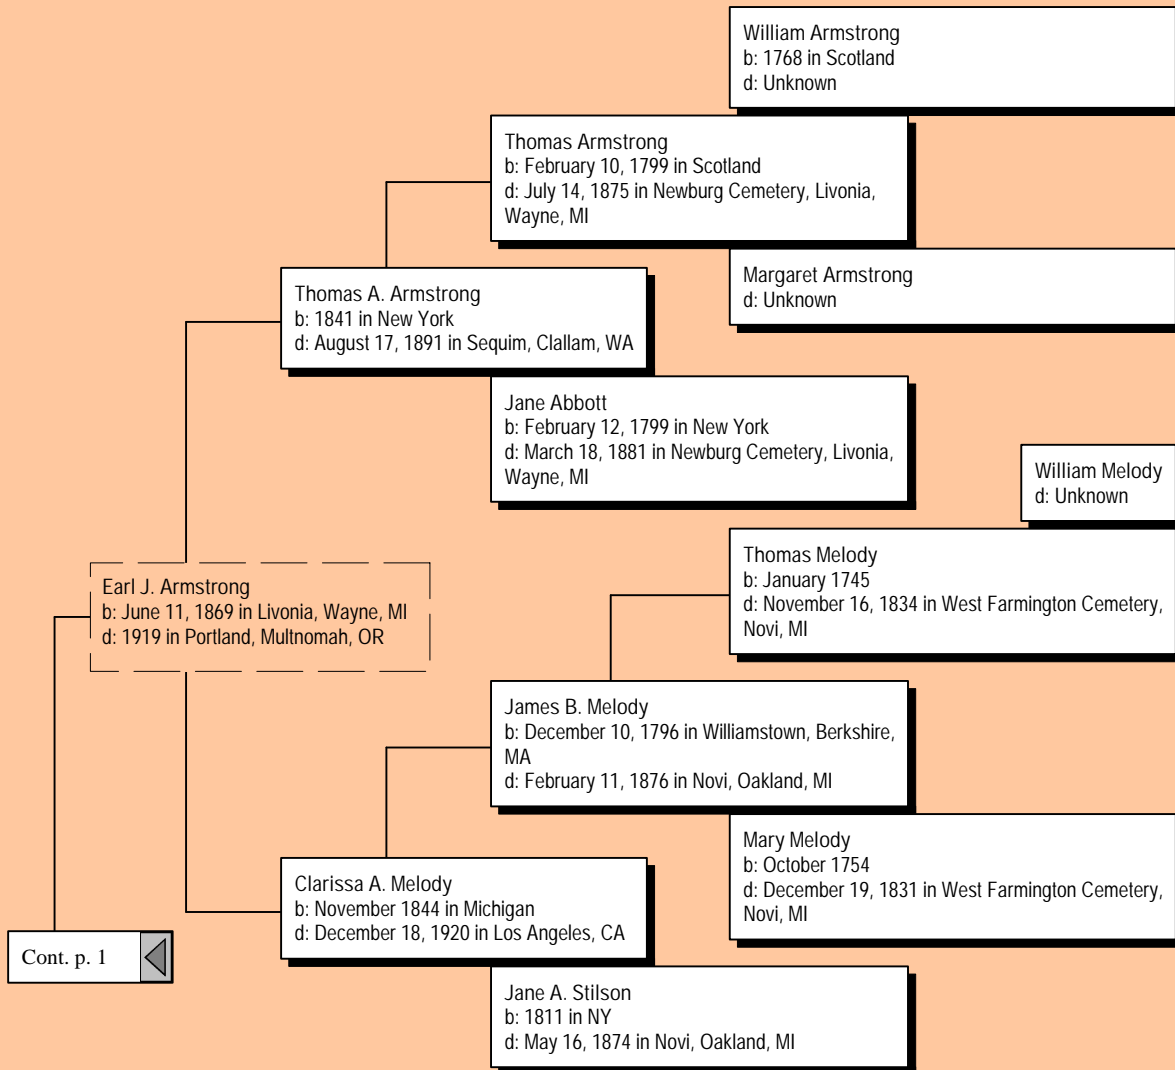

Ancestors of Mark Winfield Stevens (1 of 41)

Ancestors of Mark Winfield Stevens (2 of 41)

Ancestors of Mark Winfield Stevens (3 of 41)

Ancestors of Mark Winfield Stevens (4 of 41)

Ancestors of Mark Winfield Stevens (5 of 41)

Ancestors of Mark Winfield Stevens (6 of 41)

Ancestors of Mark Winfield Stevens (7 of 41)

Cont. p. 1

George Maggs
b: 1822
d: 1850 in Nebraska? on Oregon Trail?

Georgia A. Maggs
b: July 15, 1850 in DesMoines, Iowa
d: April 16, 1930 in Berkeley, CA

Mr. Simmons
b: in NJ/PA
d: Unknown

Sarah A. Simmons
b: April 29, 1829 in Eugene, Vermilion, Co., IN
d: December 9, 1897 in Marshland, OR

Mrs. Simmons
b: in OH
d: Unknown

Ancestors of Mark Winfield Stevens (8 of 41)

Ancestors of Mark Winfield Stevens (9 of 41)

Ancestors of Mark Winfield Stevens (10 of 41)

Ancestors of Mark Winfield Stevens (11 of 41)

Ancestors of Mark Winfield Stevens (12 of 41)

Ancestors of Mark Winfield Stevens (13 of 41)