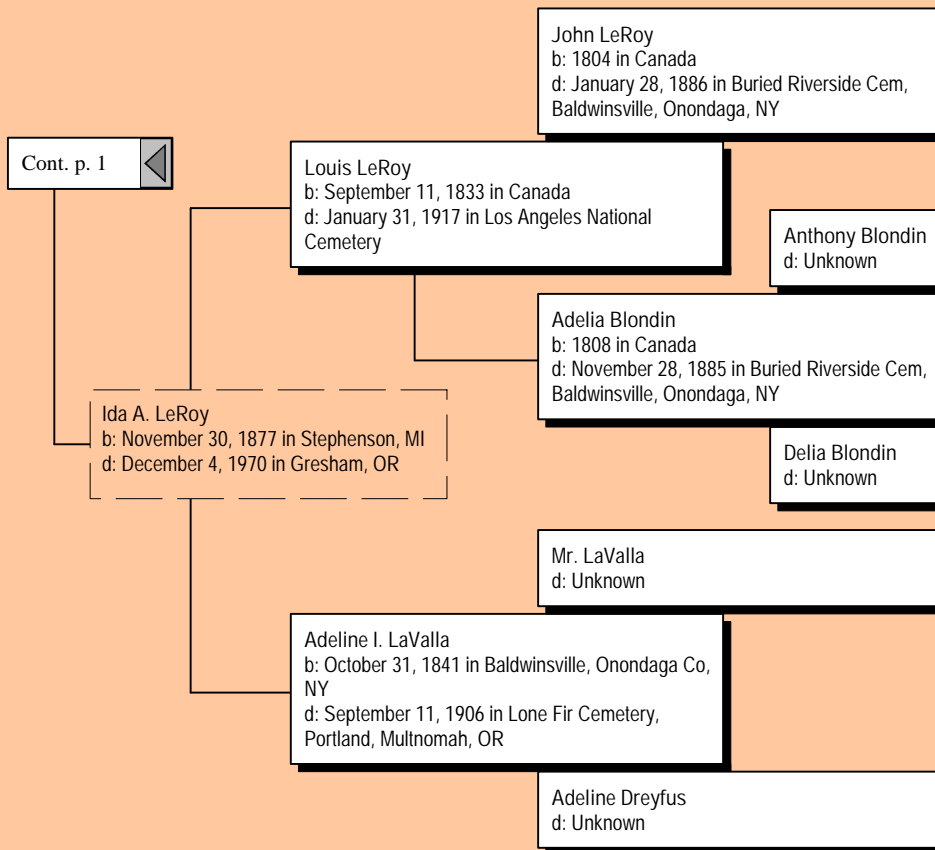

Ancestors of Mark Winfield Stevens (6 of 41)

Ancestors of Mark Winfield Stevens (7 of 41)

Cont. p. 1

George Maggs
b: 1822
d: 1850 in Nebraska? on Oregon Trail?

Georgia A. Maggs
b: July 15, 1850 in DesMoines, Iowa
d: April 16, 1930 in Berkeley, CA

Mr. Simmons
b: in NJ/PA
d: Unknown

Sarah A. Simmons
b: April 29, 1829 in Eugene, Vermilion, Co., IN
d: December 9, 1897 in Marshland, OR

Mrs. Simmons
b: in OH
d: Unknown

Ancestors of Mark Winfield Stevens (8 of 41)

Ancestors of Mark Winfield Stevens (9 of 41)

Ancestors of Mark Winfield Stevens (10 of 41)

Ancestors of Mark Winfield Stevens (11 of 41)

Ancestors of Mark Winfield Stevens (12 of 41)

Ancestors of Mark Winfield Stevens (13 of 41)

Ancestors of Mark Winfield Stevens (15 of 41)

Ancestors of Mark Winfield Stevens (16 of 41)

Ancestors of Mark Winfield Stevens (17 of 41)

Ancestors of Mark Winfield Stevens (18 of 41)

Ancestors of Mark Winfield Stevens (19 of 41)