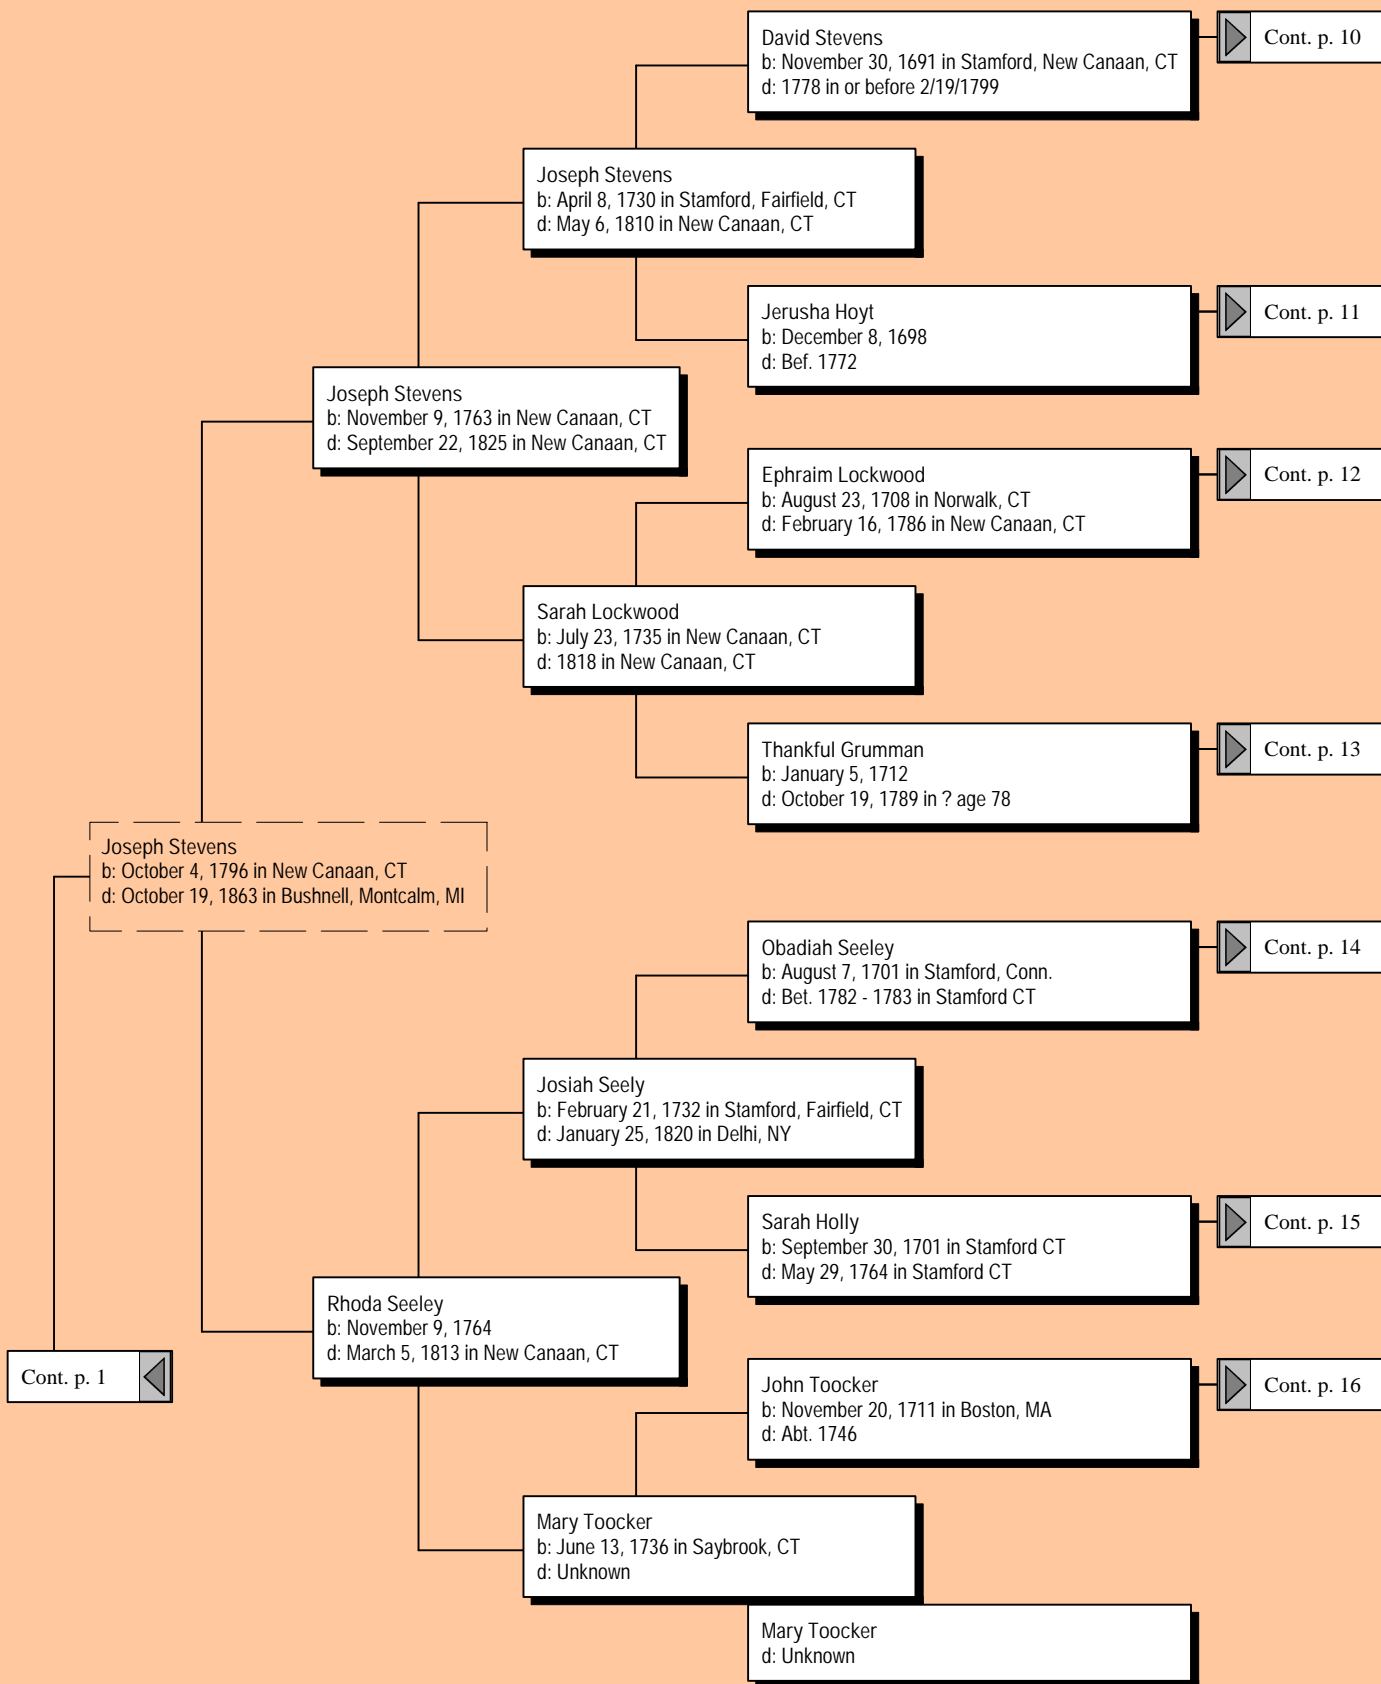

Ancestors of Mark Winfield Stevens (1 of 41)

Ancestors of Mark Winfield Stevens (2 of 41)

Ancestors of Mark Winfield Stevens (3 of 41)

Ancestors of Mark Winfield Stevens (4 of 41)

Ancestors of Mark Winfield Stevens (5 of 41)

Ancestors of Mark Winfield Stevens (6 of 41)

Ancestors of Mark Winfield Stevens (7 of 41)

Cont. p. 1

George Maggs
b: 1822
d: 1850 in Nebraska? on Oregon Trail?

Georgia A. Maggs
b: July 15, 1850 in DesMoines, Iowa
d: April 16, 1930 in Berkeley, CA