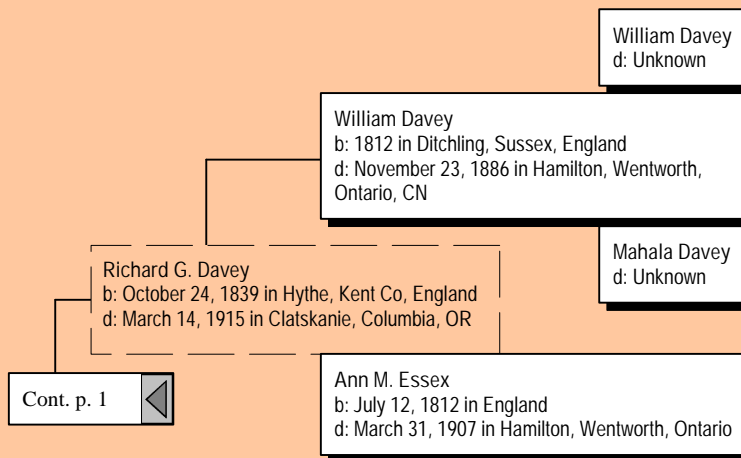

Ancestors of Mark Winfield Stevens (1 of 41)

Ancestors of Mark Winfield Stevens (2 of 41)

Ancestors of Mark Winfield Stevens (3 of 41)

Ancestors of Mark Winfield Stevens (4 of 41)

Ancestors of Mark Winfield Stevens (5 of 41)

Ancestors of Mark Winfield Stevens (6 of 41)

Ancestors of Mark Winfield Stevens (7 of 41)

Cont. p. 1

George Maggs
b: 1822
d: 1850 in Nebraska? on Oregon Trail?

Georgia A. Maggs
b: July 15, 1850 in DesMoines, Iowa
d: April 16, 1930 in Berkeley, CA

James Angel
b: Bet. 1563 - 1603
d: Unknown

Mary Angel
b: Abt. 1616 in England
d: WFT Est. 1661-1718 in Stamford CT

Anna Elliot
d: Unknown

Ancestors of Mark Winfield Stevens (36 of 41)

Abraham Finch
b: in York, Yorkshire, England
d: 1638

John Finch
b: Bet. 1590 - 1610 in Yorkshire? England
d: September 5, 1657 in Stamford, Fairfield, CT

Cont. p. 14 

Ancestors of Mark Winfield Stevens (37 of 41)

Ancestors of Mark Winfield Stevens (38 of 41)