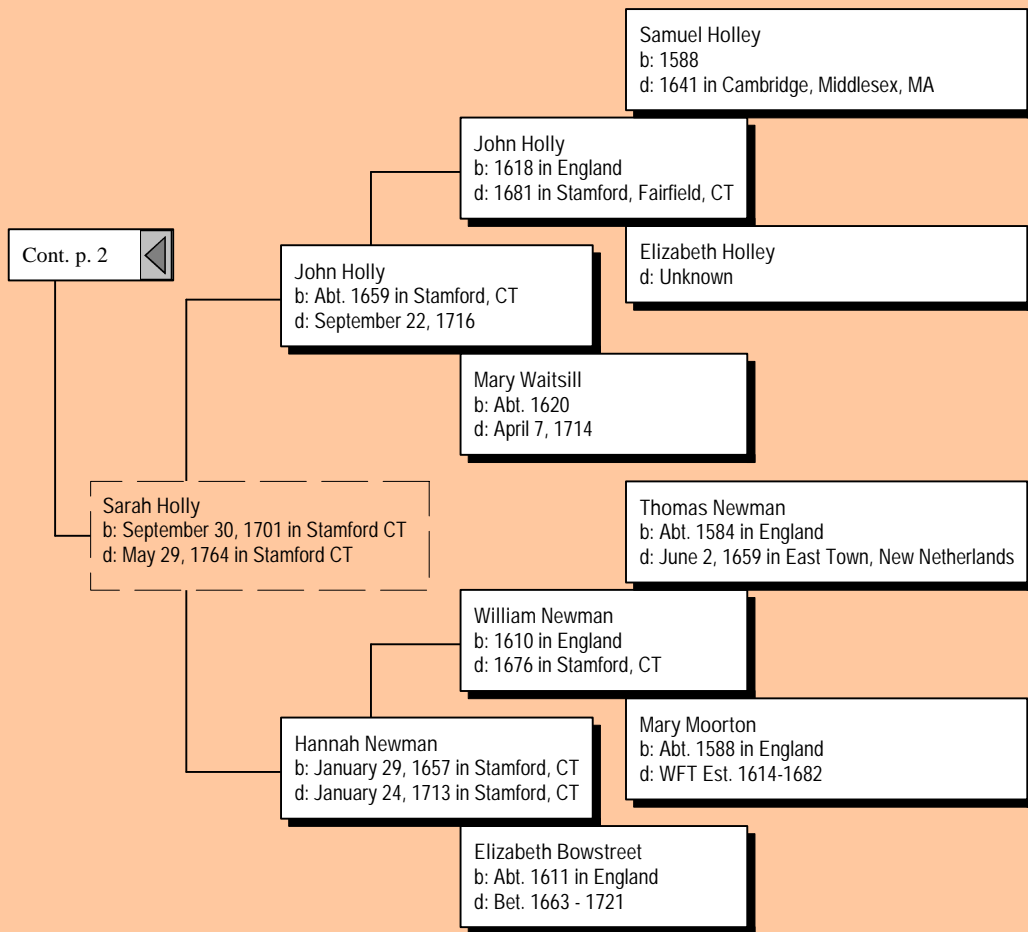

Ancestors of Mark Winfield Stevens (6 of 41)

Ancestors of Mark Winfield Stevens (7 of 41)

Cont. p. 1

George Maggs
b: 1822
d: 1850 in Nebraska? on Oregon Trail?

Georgia A. Maggs
b: July 15, 1850 in DesMoines, Iowa
d: April 16, 1930 in Berkeley, CA

Mr. Simmons
b: in NJ/PA
d: Unknown

Sarah A. Simmons
b: April 29, 1829 in Eugene, Vermilion, Co., IN
d: December 9, 1897 in Marshland, OR

Mrs. Simmons
b: in OH
d: Unknown

Ancestors of Mark Winfield Stevens (8 of 41)

Ancestors of Mark Winfield Stevens (9 of 41)

Ancestors of Mark Winfield Stevens (10 of 41)

Ancestors of Mark Winfield Stevens (11 of 41)

Ancestors of Mark Winfield Stevens (12 of 41)

Ancestors of Mark Winfield Stevens (13 of 41)

Ancestors of Mark Winfield Stevens (15 of 41)

Ancestors of Mark Winfield Stevens (16 of 41)

Ancestors of Mark Winfield Stevens (17 of 41)

Ancestors of Mark Winfield Stevens (18 of 41)

Ancestors of Mark Winfield Stevens (19 of 41)