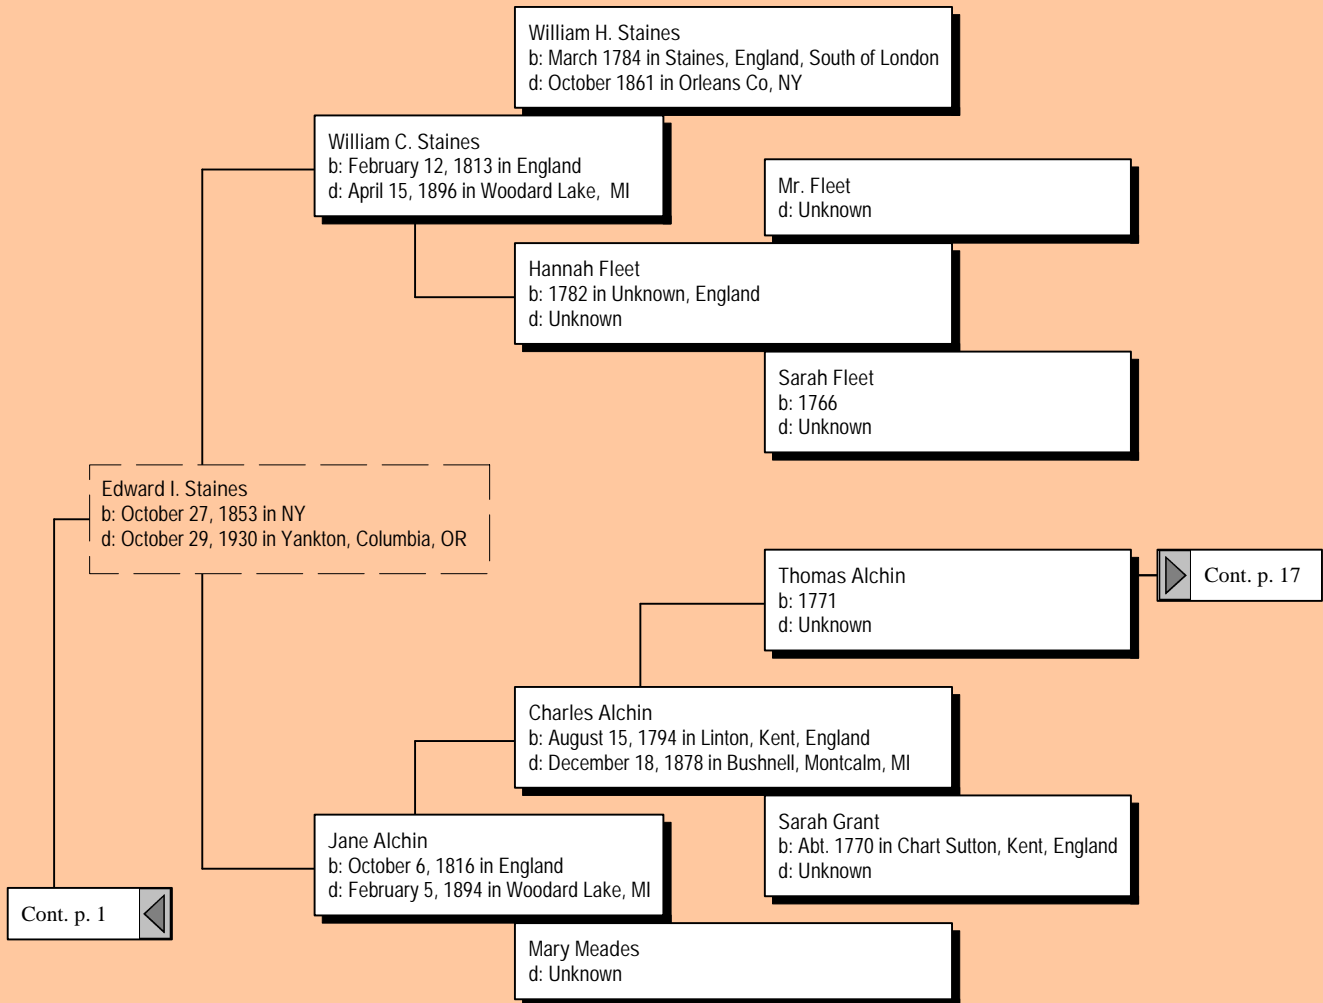

Ancestors of Mark Winfield Stevens (1 of 41)

Ancestors of Mark Winfield Stevens (2 of 41)

Ancestors of Mark Winfield Stevens (3 of 41)

Ancestors of Mark Winfield Stevens (4 of 41)

Ancestors of Mark Winfield Stevens (5 of 41)

Ancestors of Mark Winfield Stevens (6 of 41)

Ancestors of Mark Winfield Stevens (7 of 41)

Cont. p. 1

George Maggs
b: 1822
d: 1850 in Nebraska? on Oregon Trail?

Georgia A. Maggs
b: July 15, 1850 in DesMoines, Iowa
d: April 16, 1930 in Berkeley, CA

Mr. Simmons
b: in NJ/PA
d: Unknown

Sarah A. Simmons
b: April 29, 1829 in Eugene, Vermilion, Co., IN
d: December 9, 1897 in Marshland, OR

Mrs. Simmons
b: in OH
d: Unknown

Ancestors of Mark Winfield Stevens (8 of 41)

John Finch
b: Bet. 1590 - 1610 in Yorkshire? England
d: September 5, 1657 in Stamford, Fairfield, CT

Cont. p. 14 

Ancestors of Mark Winfield Stevens (37 of 41)

Ancestors of Mark Winfield Stevens (38 of 41)