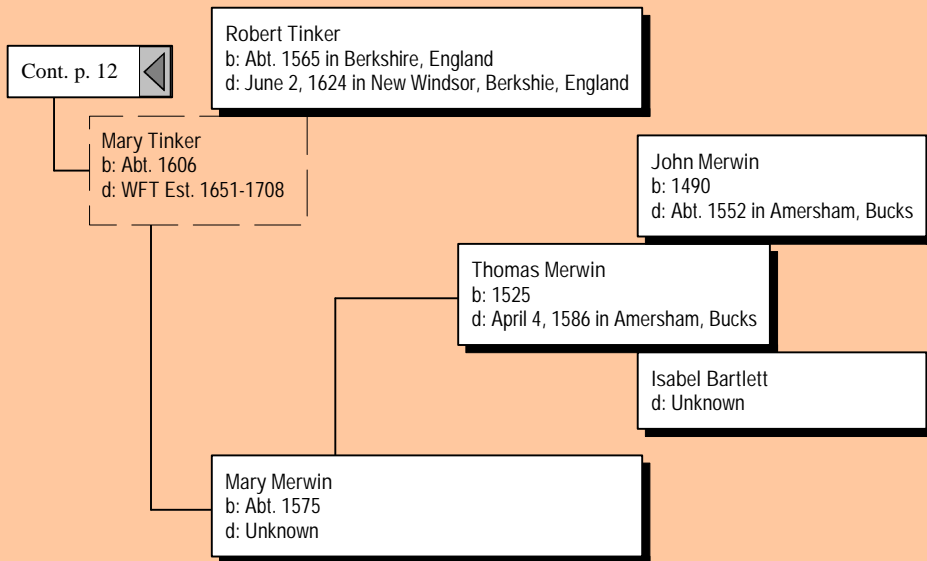

Ancestors of Mark Winfield Stevens (29 of 41)

Cont. p. 12

Richard Norman
b: 1580
d: 1682

Susannah Norman
b: Abt. 1615 in England
d: December 23, 1660 in Greenwich, CT

Margaret Alford
b: Abt. 1597
d: 1644

Ancestors of Mark Winfield Stevens (30 of 41)

Ancestors of Mark Winfield Stevens (31 of 41)

Ancestors of Mark Winfield Stevens (32 of 41)

Cont. p. 12

Daniel Scofield
b: 1574 in England
d: 1671 in Stamford, CT

Mary Scofield
b: 1608 in England
d: March 10, 1689 in Stamford, CT