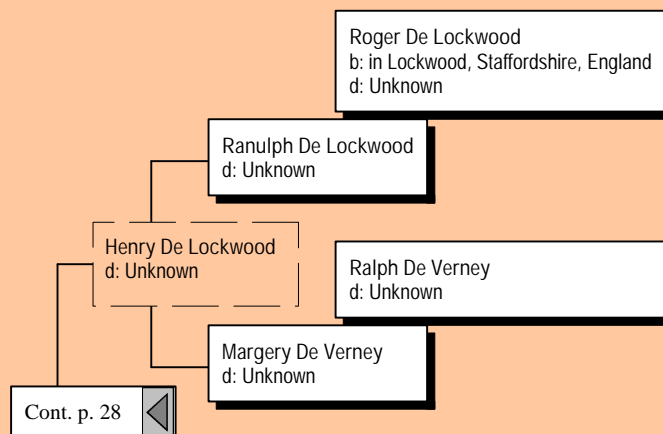

Ancestors of Mark Winfield Stevens (40 of 41)