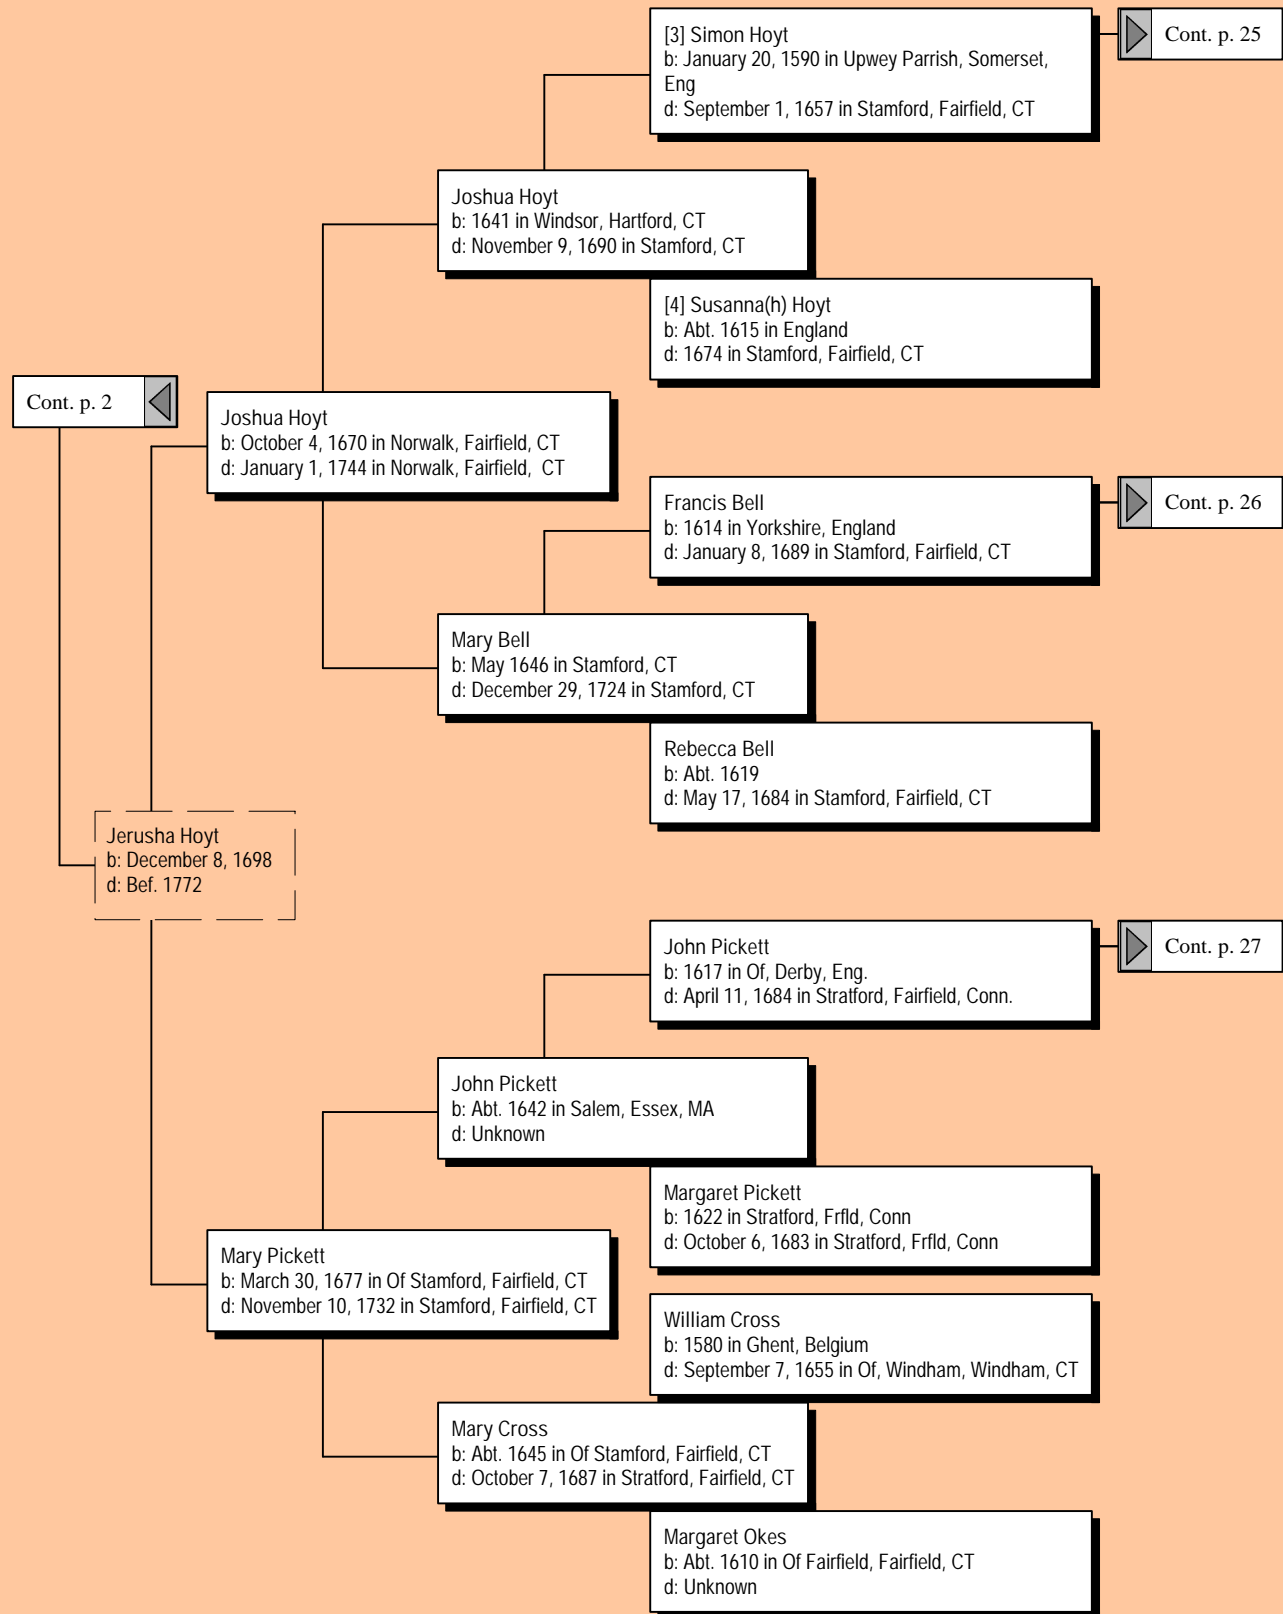

Ancestors of Mark Winfield Stevens (6 of 41)

Ancestors of Mark Winfield Stevens (7 of 41)

Cont. p. 1

George Maggs
b: 1822
d: 1850 in Nebraska? on Oregon Trail?

Georgia A. Maggs
b: July 15, 1850 in DesMoines, Iowa
d: April 16, 1930 in Berkeley, CA

Mr. Simmons
b: in NJ/PA
d: Unknown

Sarah A. Simmons
b: April 29, 1829 in Eugene, Vermilion, Co., IN
d: December 9, 1897 in Marshland, OR

Mrs. Simmons
b: in OH
d: Unknown

Ancestors of Mark Winfield Stevens (8 of 41)

Ancestors of Mark Winfield Stevens (9 of 41)

Ancestors of Mark Winfield Stevens (10 of 41)

Ancestors of Mark Winfield Stevens (11 of 41)

Ancestors of Mark Winfield Stevens (12 of 41)

Ancestors of Mark Winfield Stevens (13 of 41)