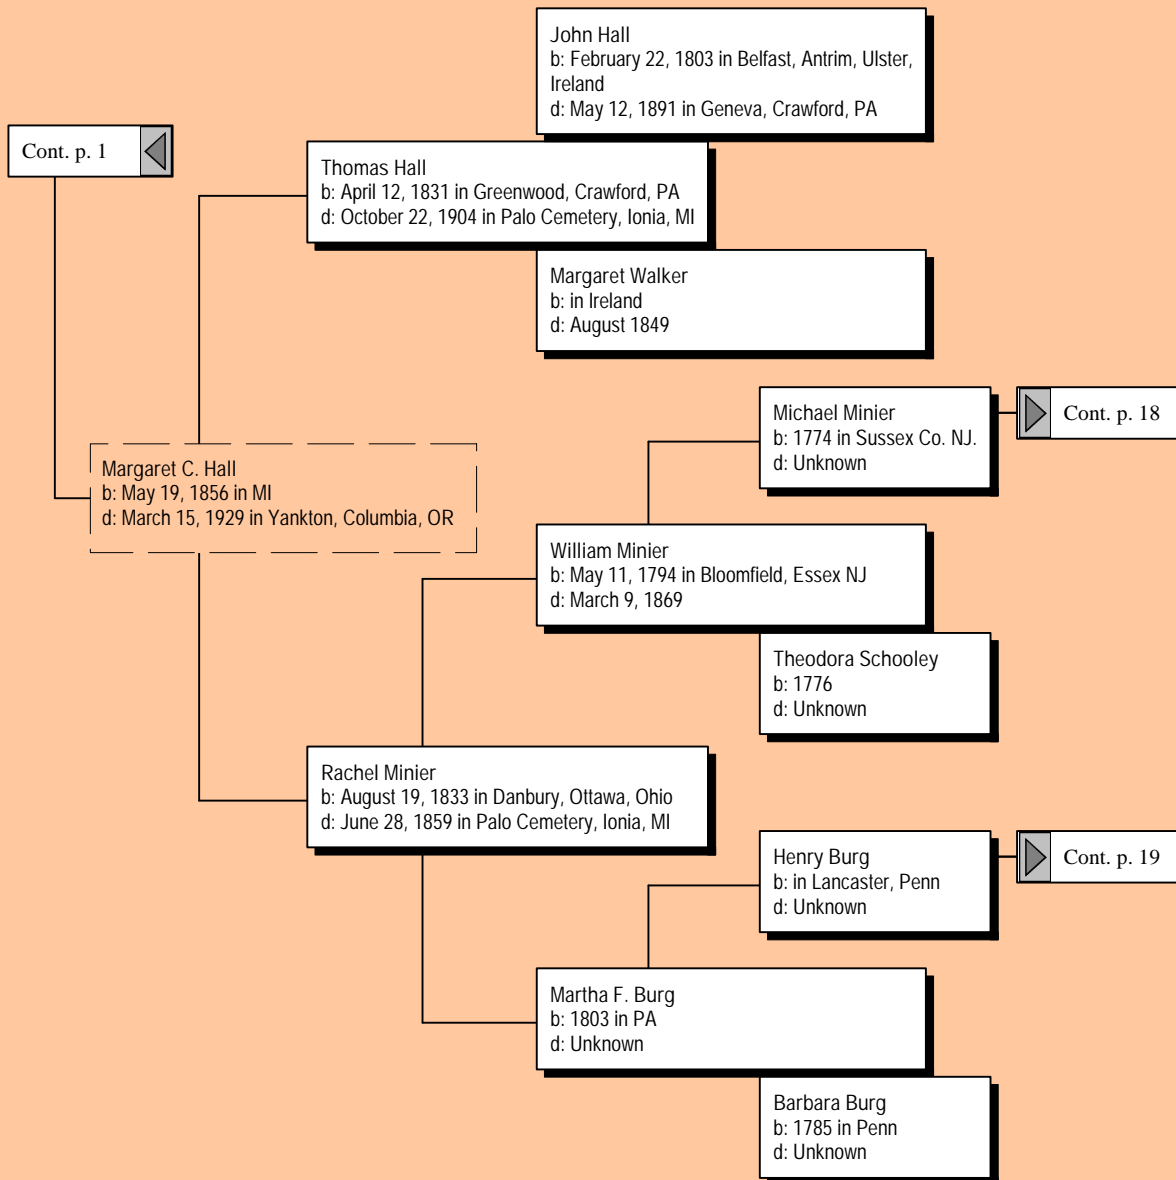

Ancestors of Mark Winfield Stevens (1 of 41)

Ancestors of Mark Winfield Stevens (2 of 41)

Ancestors of Mark Winfield Stevens (3 of 41)

Ancestors of Mark Winfield Stevens (4 of 41)

Ancestors of Mark Winfield Stevens (5 of 41)

Ancestors of Mark Winfield Stevens (6 of 41)

Ancestors of Mark Winfield Stevens (7 of 41)

Cont. p. 1

George Maggs
b: 1822
d: 1850 in Nebraska? on Oregon Trail?

Georgia A. Maggs
b: July 15, 1850 in DesMoines, Iowa
d: April 16, 1930 in Berkeley, CA