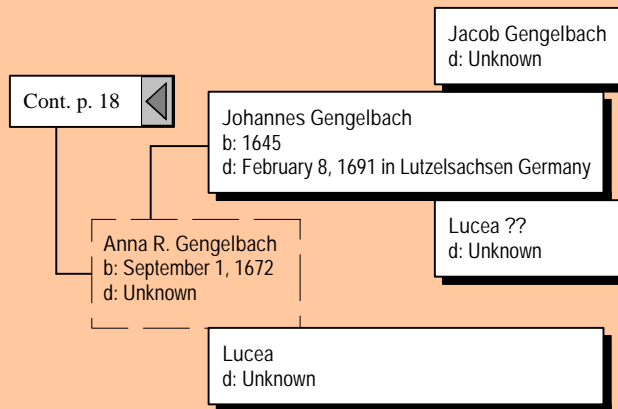

Richard Westcott
b: 1612 in prob Devon, Eng
d: March 11, 1682 in Fairfield, Fairfield, CT

Cont. p. 12

Ancestors of Mark Winfield Stevens (34 of 41)

Ancestors of Mark Winfield Stevens (35 of 41)

Cont. p. 14 

James Angel
b: Bet. 1563 - 1603
d: Unknown

Mary Angel
b: Abt. 1616 in England
d: WFT Est. 1661-1718 in Stamford CT

Anna Elliot
d: Unknown

Ancestors of Mark Winfield Stevens (36 of 41)

Abraham Finch
b: in York, Yorkshire, England
d: 1638

John Finch
b: Bet. 1590 - 1610 in Yorkshire? England
d: September 5, 1657 in Stamford, Fairfield, CT

Cont. p. 14 

Ancestors of Mark Winfield Stevens (37 of 41)

Ancestors of Mark Winfield Stevens (38 of 41)