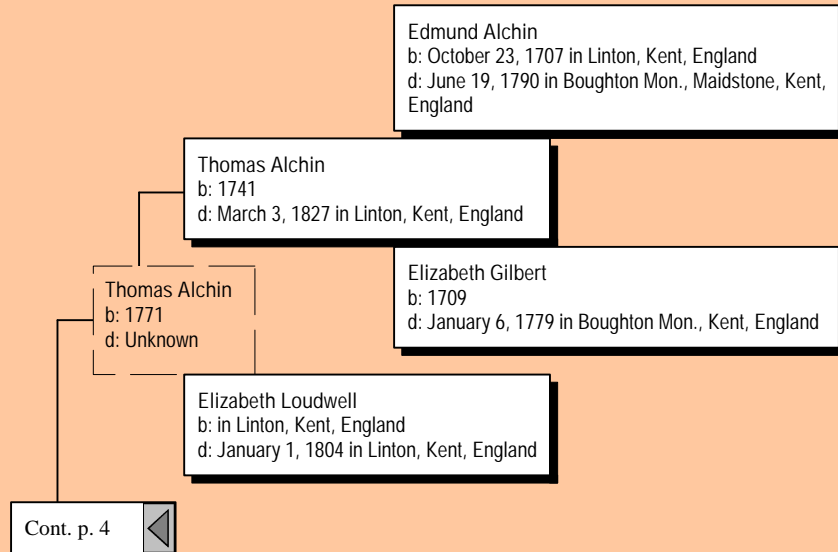

Ancestors of Mark Winfield Stevens (6 of 41)

Ancestors of Mark Winfield Stevens (7 of 41)

Cont. p. 1

George Maggs
b: 1822
d: 1850 in Nebraska? on Oregon Trail?

Georgia A. Maggs
b: July 15, 1850 in DesMoines, Iowa
d: April 16, 1930 in Berkeley, CA

Mr. Simmons
b: in NJ/PA
d: Unknown

Sarah A. Simmons
b: April 29, 1829 in Eugene, Vermilion, Co., IN
d: December 9, 1897 in Marshland, OR

Mrs. Simmons
b: in OH
d: Unknown

Ancestors of Mark Winfield Stevens (8 of 41)

Ancestors of Mark Winfield Stevens (9 of 41)

Ancestors of Mark Winfield Stevens (10 of 41)

Ancestors of Mark Winfield Stevens (11 of 41)

Ancestors of Mark Winfield Stevens (12 of 41)

Ancestors of Mark Winfield Stevens (13 of 41)

Ancestors of Mark Winfield Stevens (15 of 41)

Ancestors of Mark Winfield Stevens (16 of 41)

Ancestors of Mark Winfield Stevens (17 of 41)

Ancestors of Mark Winfield Stevens (18 of 41)

Ancestors of Mark Winfield Stevens (19 of 41)