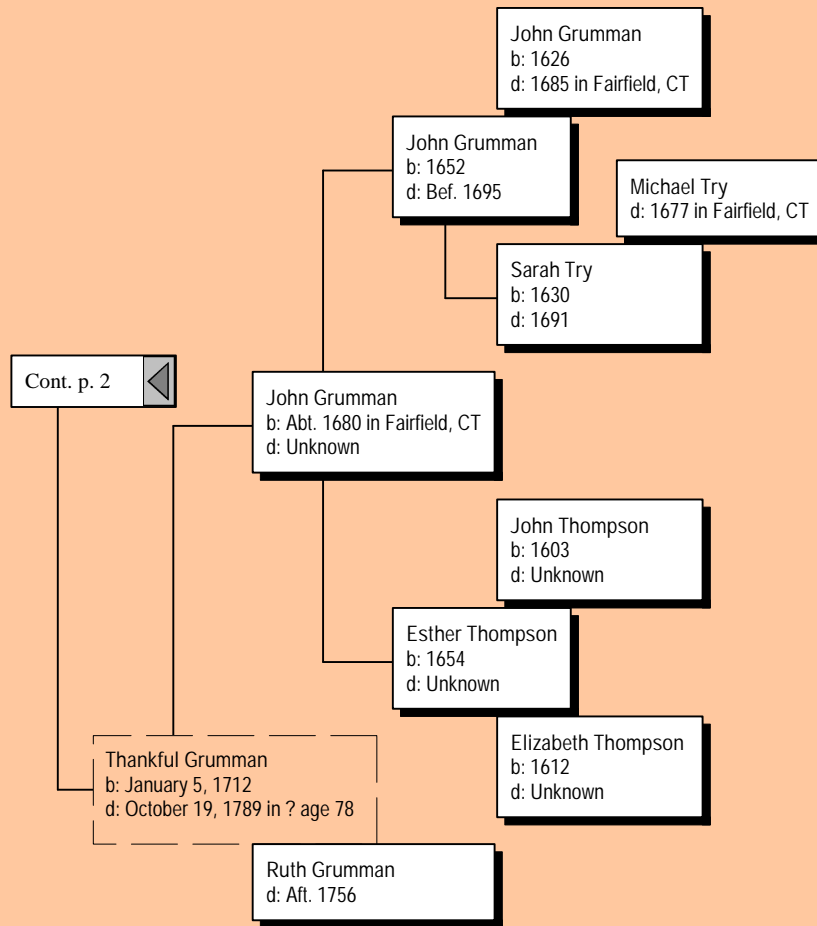

Mr. Simmons
b: in NJ/PA
d: Unknown

Sarah A. Simmons
b: April 29, 1829 in Eugene, Vermilion, Co., IN
d: December 9, 1897 in Marshland, OR

Mrs. Simmons
b: in OH
d: Unknown

Ancestors of Mark Winfield Stevens (8 of 41)

Ancestors of Mark Winfield Stevens (9 of 41)

Ancestors of Mark Winfield Stevens (10 of 41)

Ancestors of Mark Winfield Stevens (11 of 41)

Ancestors of Mark Winfield Stevens (12 of 41)

Ancestors of Mark Winfield Stevens (13 of 41)

Ancestors of Mark Winfield Stevens (15 of 41)

Ancestors of Mark Winfield Stevens (16 of 41)

Ancestors of Mark Winfield Stevens (17 of 41)

Ancestors of Mark Winfield Stevens (18 of 41)

Ancestors of Mark Winfield Stevens (19 of 41)