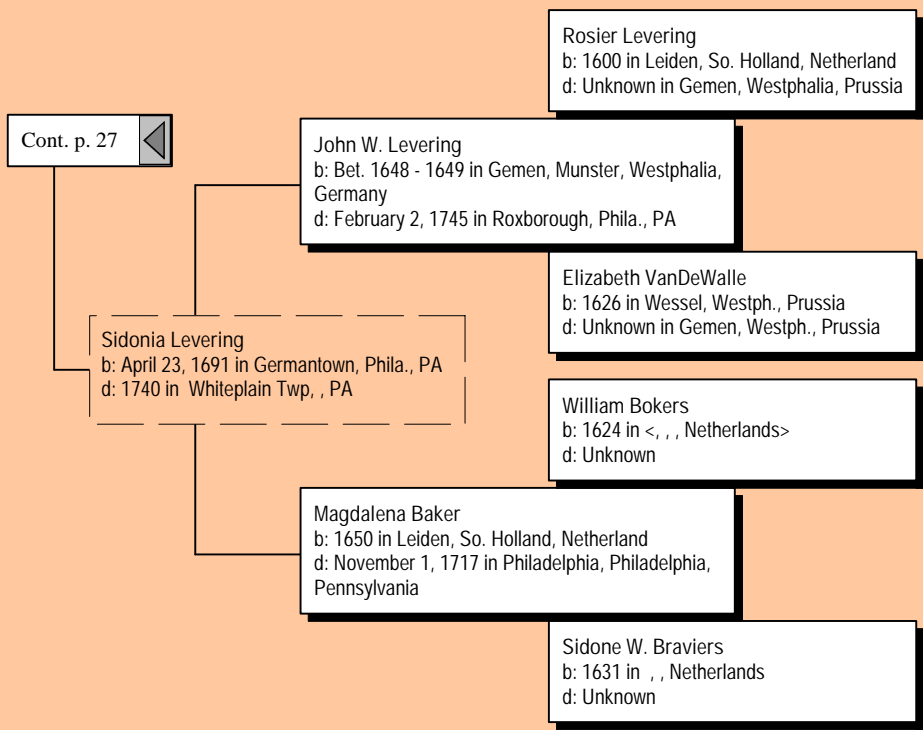

*Ancestors of Glorene Ruth Simpson (33 of 38)*

Evert Inder Hoffan  
b: 1660 in Mulheim, Ruhr, Germany  
d: 1728 in Skippack Twp, Philadelphia, PA

Peter DeHaven (InDeHaven)  
b: December 3, 1686 in Muelheim, , Germany  
d: May 23, 1768 in Boehm's Church ,Blue Bel,I  
Montgomery, PA

Cont. p. 27

Elizabeth Schippbower  
b: Abt. 1666 in , , Germany  
d: Unknown

*Ancestors of Glorene Ruth Simpson (34 of 38)*

*Ancestors of Glorene Ruth Simpson (35 of 38)*

*Ancestors of Glorene Ruth Simpson (36 of 38)*