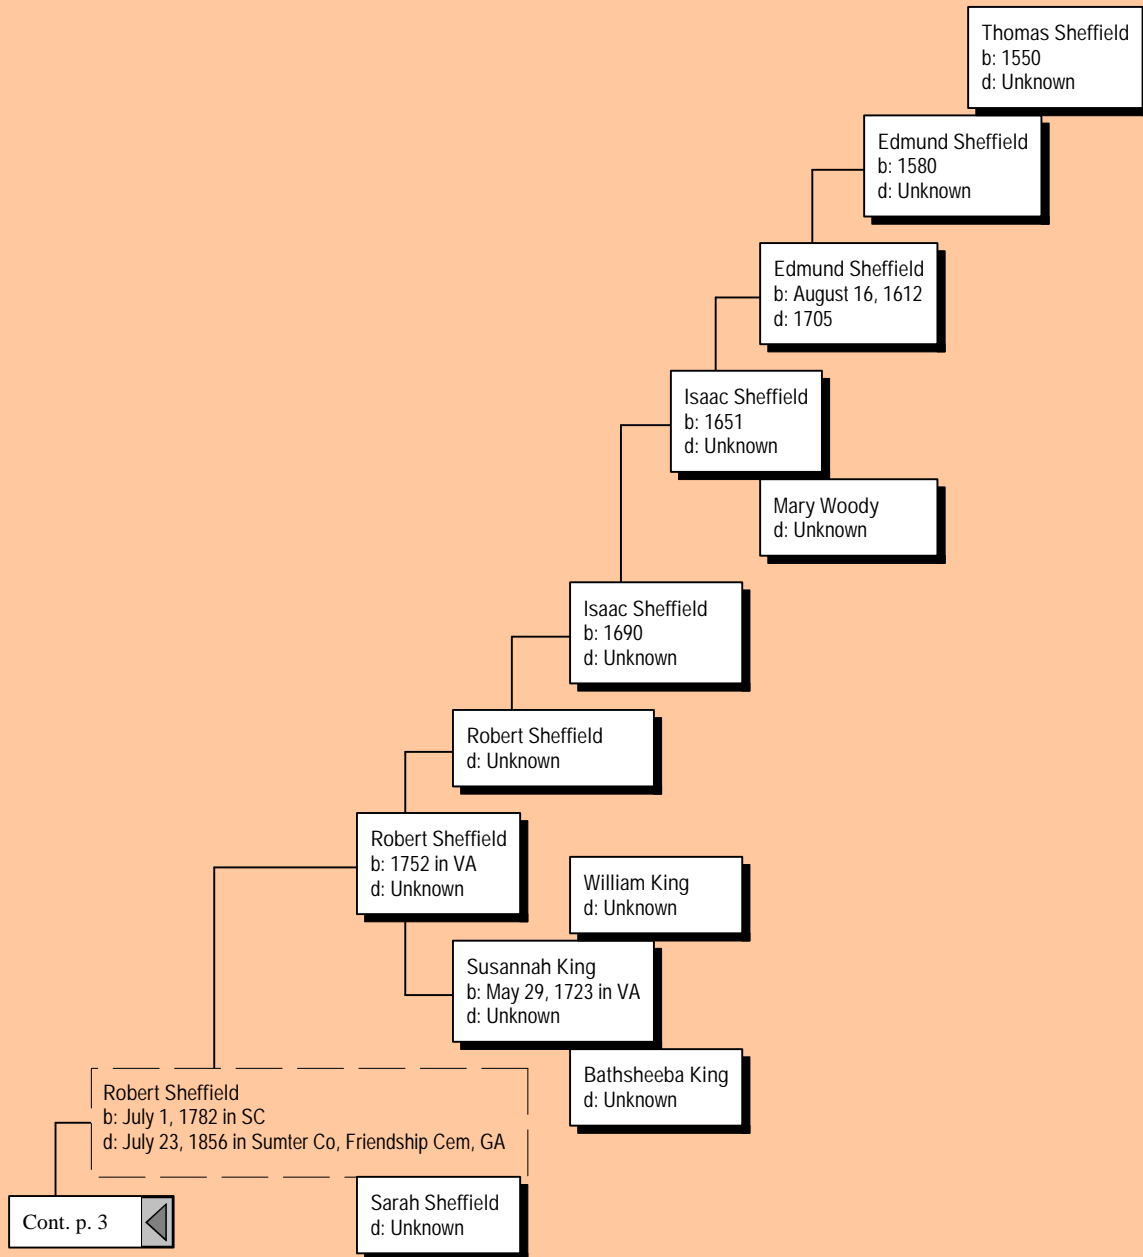

## *Ancestors of Glorene Ruth Simpson (2 of 38)*

## *Ancestors of Glorene Ruth Simpson (6 of 38)*

Cont. p. 1

*Ancestors of Glorene Ruth Simpson (7 of 38)*

*Ancestors of Glorene Ruth Simpson (8 of 38)*

*Ancestors of Glorene Ruth Simpson (9 of 38)*

*Ancestors of Glorene Ruth Simpson (10 of 38)*

*Ancestors of Glorene Ruth Simpson (11 of 38)*

*Ancestors of Glorene Ruth Simpson (12 of 38)*

*Ancestors of Glorene Ruth Simpson (13 of 38)*

*Ancestors of Glorene Ruth Simpson (14 of 38)*

*Ancestors of Glorene Ruth Simpson (15 of 38)*

*Ancestors of Glorene Ruth Simpson (16 of 38)*

*Ancestors of Glorene Ruth Simpson (17 of 38)*

*Ancestors of Glorene Ruth Simpson (18 of 38)*

James Finney  
b: 1734 in Ireland  
d: August 3, 1802 in Allegheny Co. Elizabeth Twn PA