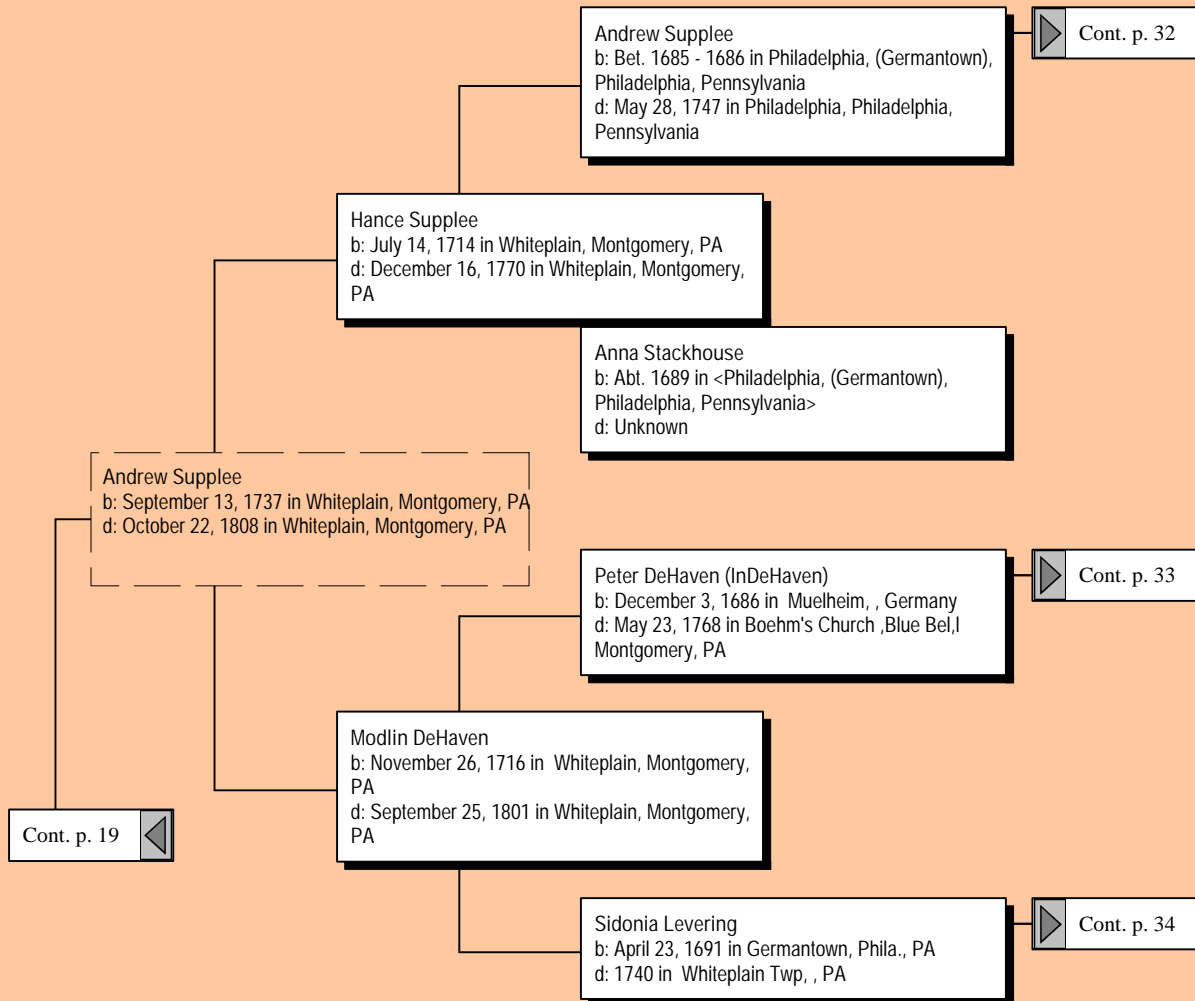

# Ancestors of Glorene Ruth Simpson (19 of 38)

*Ancestors of Glorene Ruth Simpson (20 of 38)*

*Ancestors of Glorene Ruth Simpson (21 of 38)*

*Ancestors of Glorene Ruth Simpson (22 of 38)*

*Ancestors of Glorene Ruth Simpson (23 of 38)*

*Ancestors of Glorene Ruth Simpson (24 of 38)*

*Ancestors of Glorene Ruth Simpson (25 of 38)*

*Ancestors of Glorene Ruth Simpson (26 of 38)*

*Ancestors of Glorene Ruth Simpson (27 of 38)*

# Ancestors of Glorene Ruth Simpson (28 of 38)

*Ancestors of Glorene Ruth Simpson (29 of 38)*

[1] Arnold VanFossen  
b: 1665 in Krefeld, Germany  
d: Unknown

Conrad VanFossen  
b: 1699 in Worcester Twp, Montgomery, PA  
d: October 28, 1774 in Skippack Cem, Skippack,  
Montgomery, Pa