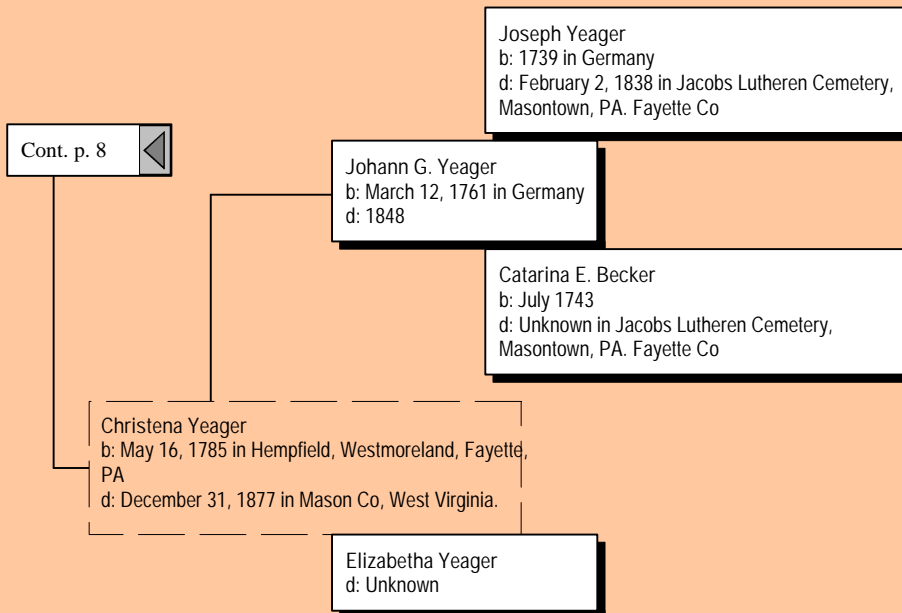

*Ancestors of Glorene Ruth Simpson (16 of 38)*

*Ancestors of Glorene Ruth Simpson (17 of 38)*

*Ancestors of Glorene Ruth Simpson (18 of 38)*

James Finney  
b: 1734 in Ireland  
d: August 3, 1802 in Allegheny Co. Elizabeth Twn PA

John Finney  
b: December 18, 1760 in Lancaster, Pa or Ireland  
d: January 20, 1839 in New Comerstown  
(Peoples)cemetery, Tuscarawas Co. OH

Mr. Mays  
d: Unknown

Martha Mays  
b: 1738 in Lancaster, PA  
d: Abt. November 1805 in Allegheny Co. Elizabeth  
Twn PA

# Ancestors of Glorene Ruth Simpson (19 of 38)

*Ancestors of Glorene Ruth Simpson (20 of 38)*

*Ancestors of Glorene Ruth Simpson (21 of 38)*

*Ancestors of Glorene Ruth Simpson (22 of 38)*

*Ancestors of Glorene Ruth Simpson (23 of 38)*

*Ancestors of Glorene Ruth Simpson (24 of 38)*

*Ancestors of Glorene Ruth Simpson (25 of 38)*

*Ancestors of Glorene Ruth Simpson (26 of 38)*

*Ancestors of Glorene Ruth Simpson (27 of 38)*