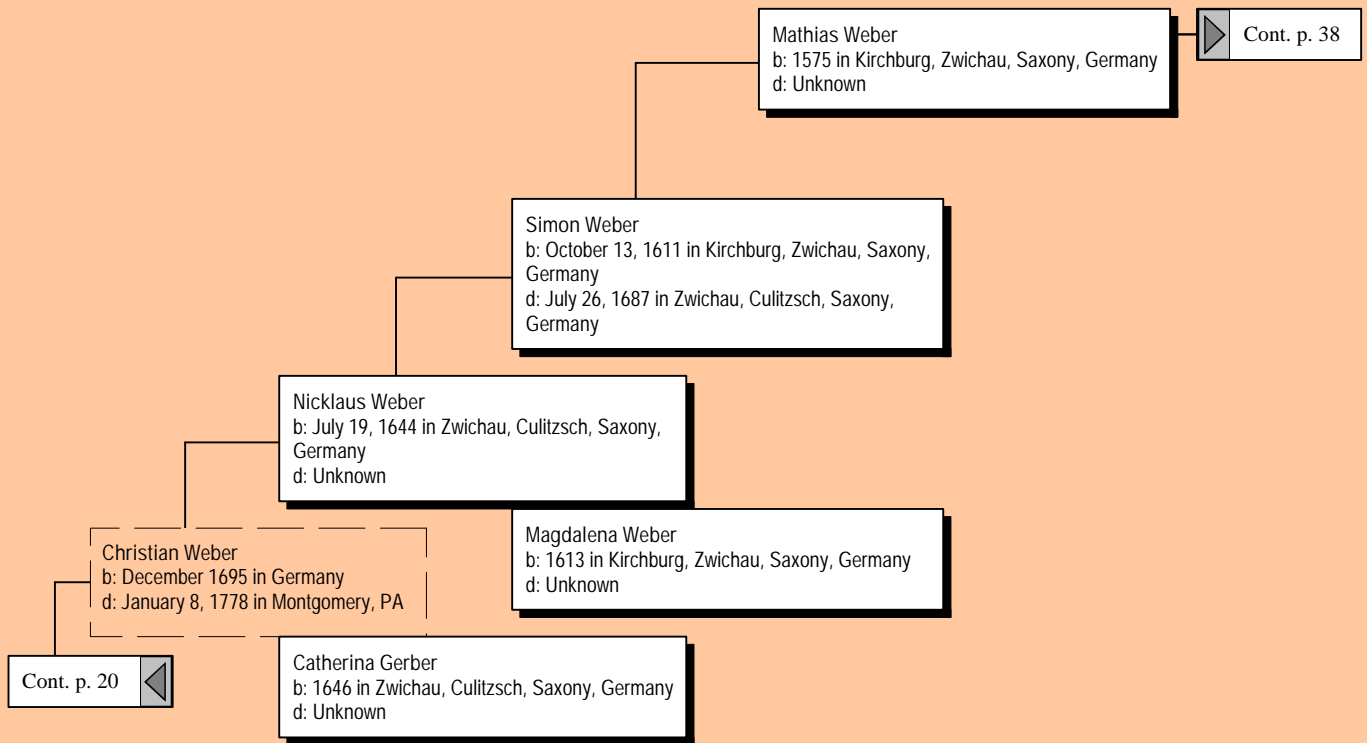

Ancestors of Glorene Ruth Simpson (31 of 38)