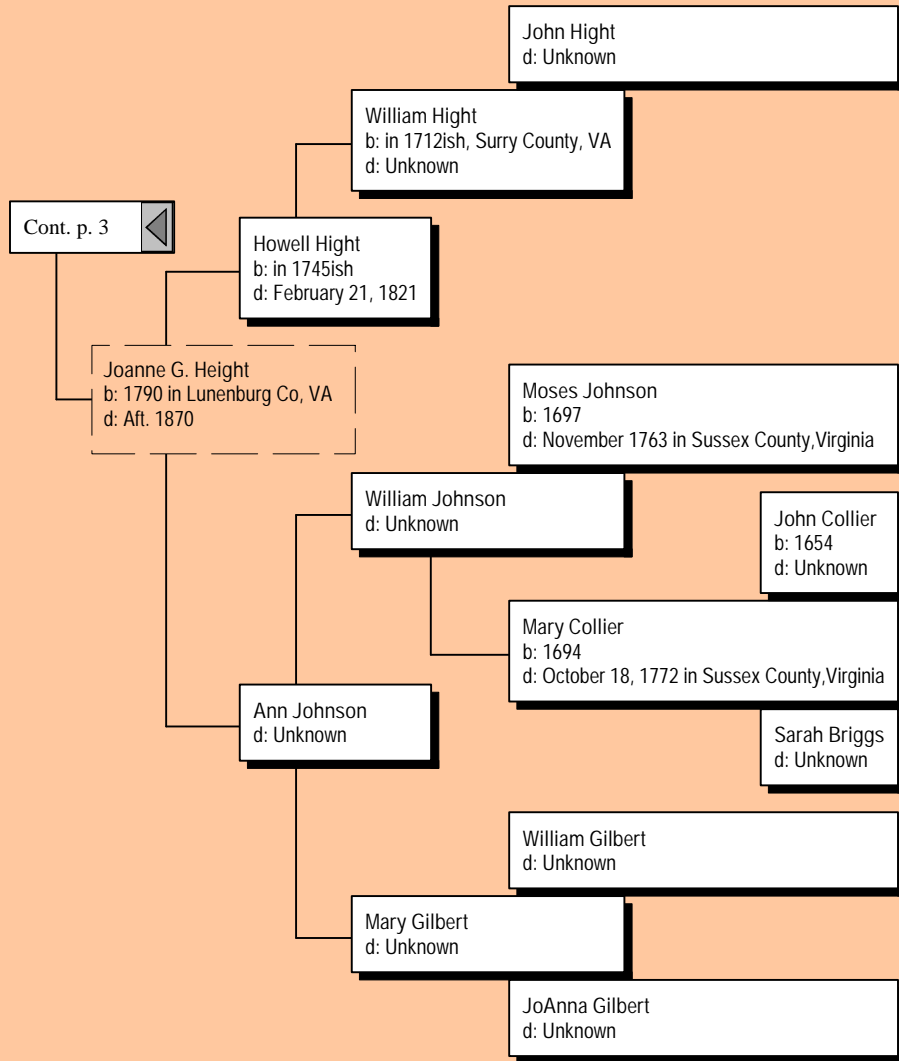

## *Ancestors of Glorene Ruth Simpson (2 of 38)*

## *Ancestors of Glorene Ruth Simpson (6 of 38)*

Cont. p. 1

*Ancestors of Glorene Ruth Simpson (7 of 38)*

*Ancestors of Glorene Ruth Simpson (8 of 38)*

*Ancestors of Glorene Ruth Simpson (9 of 38)*

*Ancestors of Glorene Ruth Simpson (10 of 38)*

*Ancestors of Glorene Ruth Simpson (11 of 38)*

*Ancestors of Glorene Ruth Simpson (12 of 38)*

*Ancestors of Glorene Ruth Simpson (13 of 38)*

*Ancestors of Glorene Ruth Simpson (14 of 38)*

*Ancestors of Glorene Ruth Simpson (15 of 38)*

*Ancestors of Glorene Ruth Simpson (16 of 38)*

*Ancestors of Glorene Ruth Simpson (17 of 38)*

*Ancestors of Glorene Ruth Simpson (18 of 38)*

James Finney  
b: 1734 in Ireland  
d: August 3, 1802 in Allegheny Co. Elizabeth Twn PA