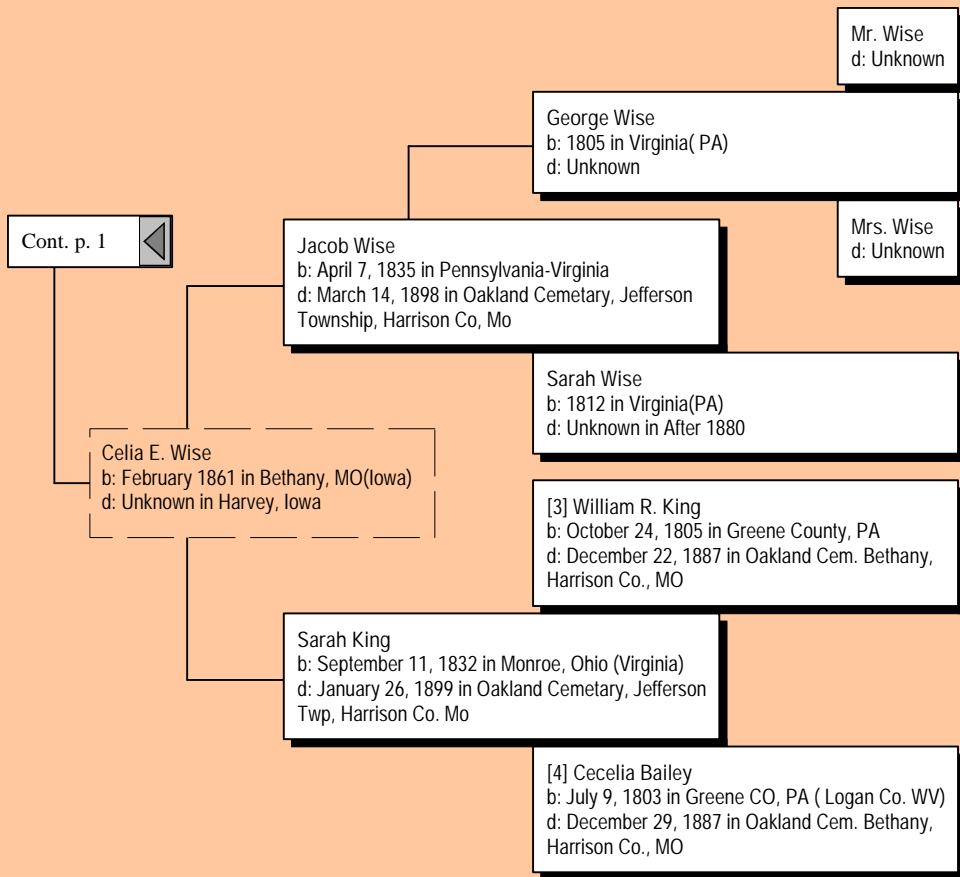

# Ancestors of Glorene Ruth Simpson (3 of 38)

*Ancestors of Glorene Ruth Simpson (4 of 38)*

*Ancestors of Glorene Ruth Simpson (5 of 38)*

## *Ancestors of Glorene Ruth Simpson (6 of 38)*

Cont. p. 1

*Ancestors of Glorene Ruth Simpson (7 of 38)*

*Ancestors of Glorene Ruth Simpson (8 of 38)*

*Ancestors of Glorene Ruth Simpson (9 of 38)*

*Ancestors of Glorene Ruth Simpson (10 of 38)*

*Ancestors of Glorene Ruth Simpson (11 of 38)*

*Ancestors of Glorene Ruth Simpson (12 of 38)*

*Ancestors of Glorene Ruth Simpson (13 of 38)*

*Ancestors of Glorene Ruth Simpson (14 of 38)*

*Ancestors of Glorene Ruth Simpson (15 of 38)*

*Ancestors of Glorene Ruth Simpson (16 of 38)*

*Ancestors of Glorene Ruth Simpson (17 of 38)*

*Ancestors of Glorene Ruth Simpson (18 of 38)*

James Finney  
b: 1734 in Ireland  
d: August 3, 1802 in Allegheny Co. Elizabeth Twn PA