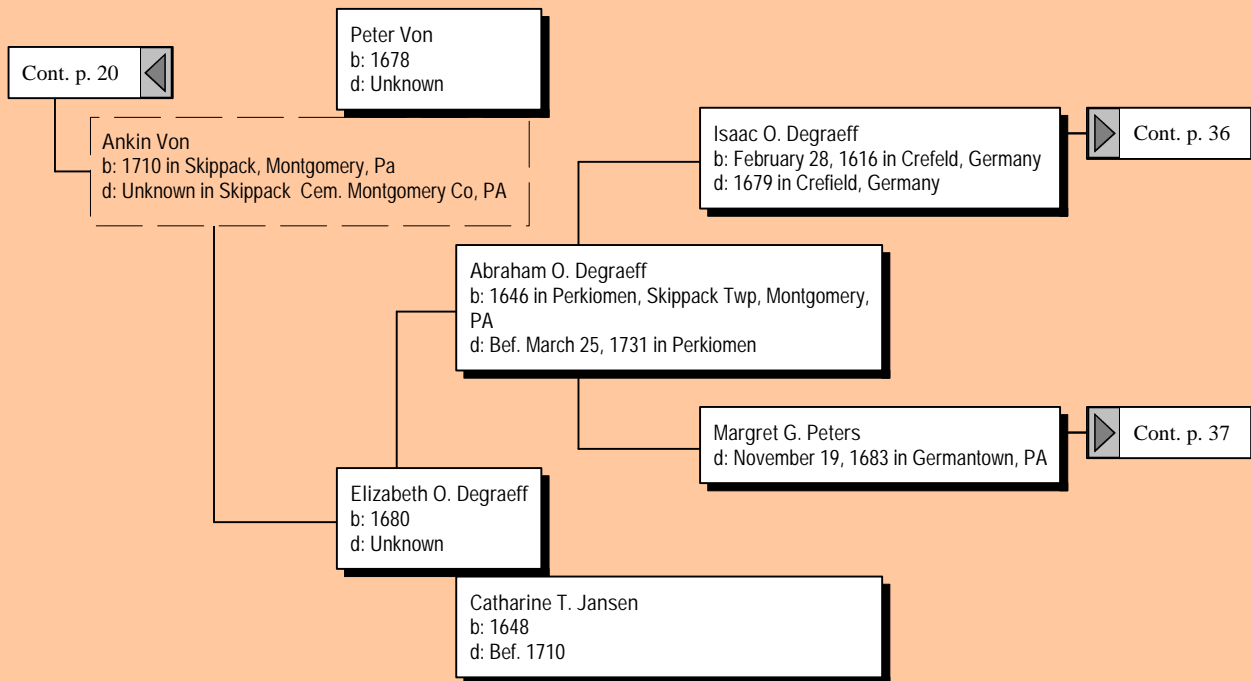

Ancestors of Glorene Ruth Simpson (30 of 38)