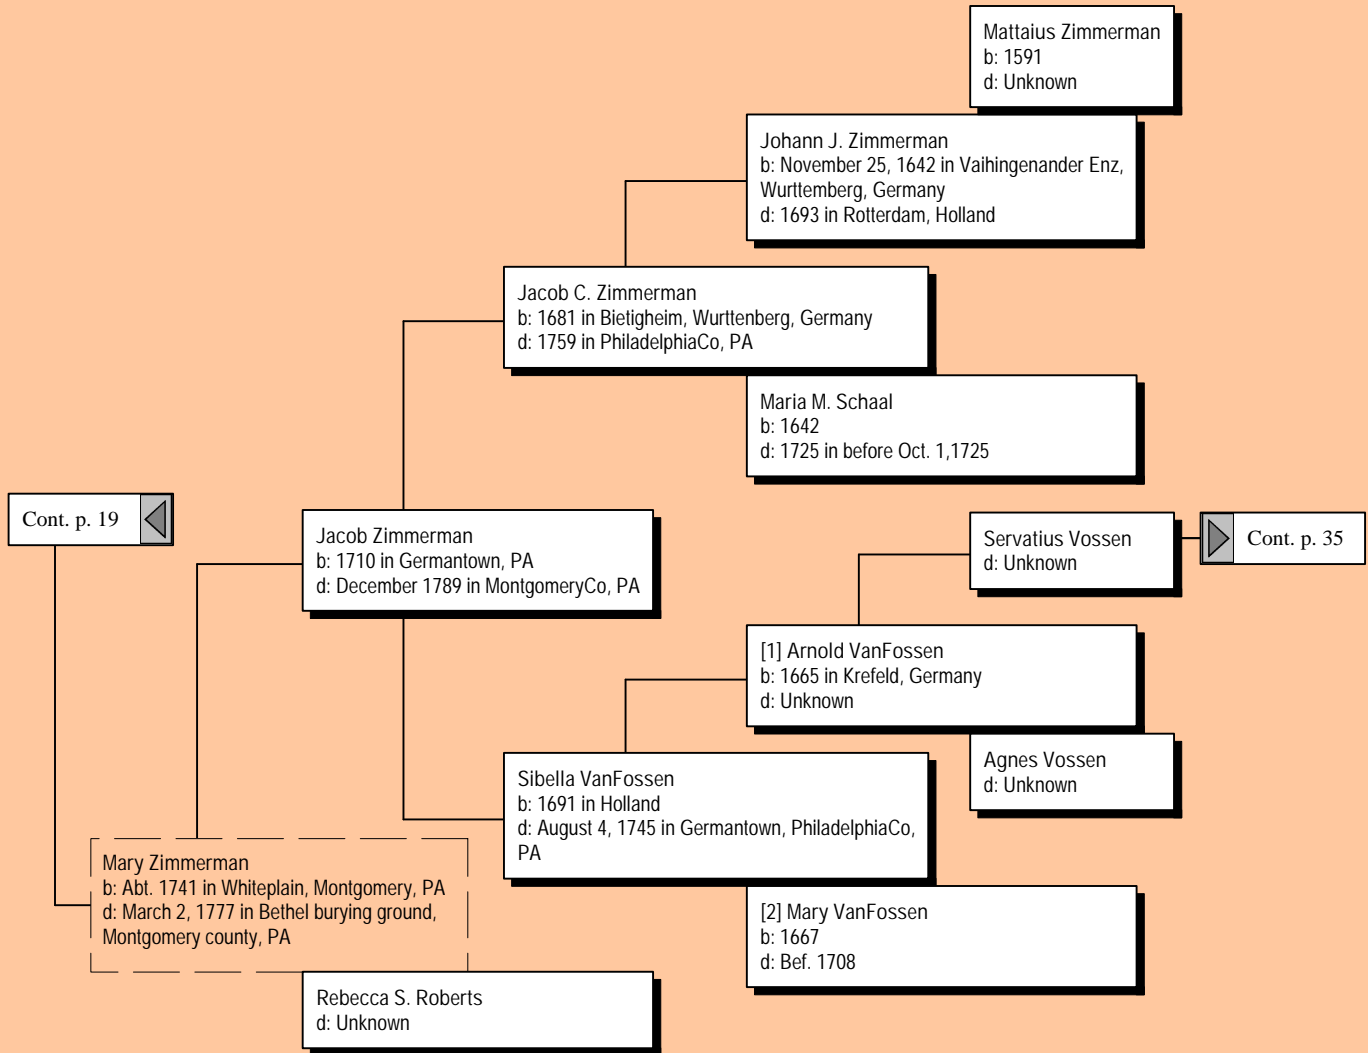

# Ancestors of Glorene Ruth Simpson (19 of 38)

*Ancestors of Glorene Ruth Simpson (20 of 38)*

*Ancestors of Glorene Ruth Simpson (21 of 38)*

*Ancestors of Glorene Ruth Simpson (22 of 38)*

*Ancestors of Glorene Ruth Simpson (23 of 38)*

*Ancestors of Glorene Ruth Simpson (24 of 38)*

*Ancestors of Glorene Ruth Simpson (25 of 38)*

*Ancestors of Glorene Ruth Simpson (26 of 38)*

*Ancestors of Glorene Ruth Simpson (27 of 38)*

# Ancestors of Glorene Ruth Simpson (28 of 38)

*Ancestors of Glorene Ruth Simpson (29 of 38)*

[1] Arnold VanFossen  
b: 1665 in Krefeld, Germany  
d: Unknown

Conrad VanFossen  
b: 1699 in Worcester Twp, Montgomery, PA  
d: October 28, 1774 in Skippack Cem, Skippack,  
Montgomery, Pa