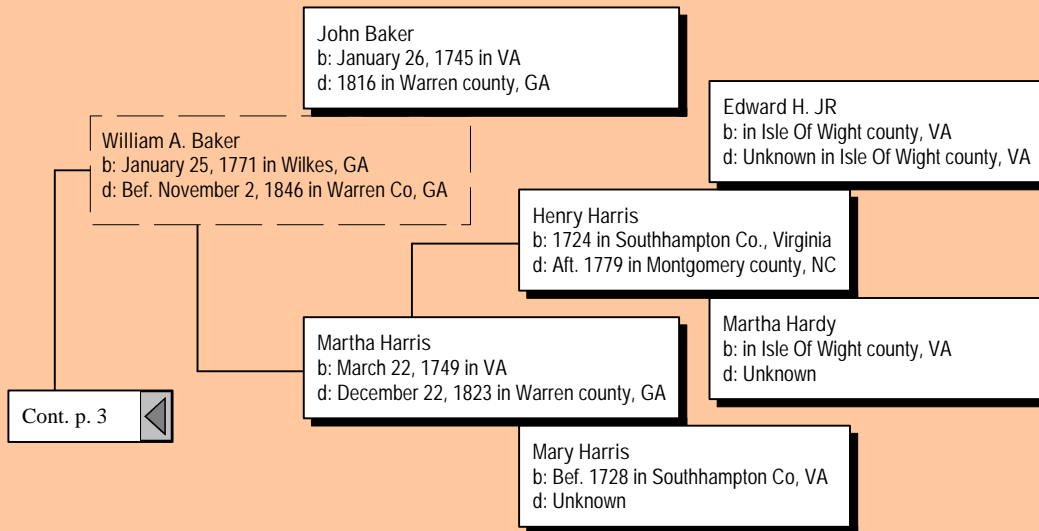

## *Ancestors of Glorene Ruth Simpson (6 of 38)*

Cont. p. 1

*Ancestors of Glorene Ruth Simpson (7 of 38)*

*Ancestors of Glorene Ruth Simpson (8 of 38)*

*Ancestors of Glorene Ruth Simpson (9 of 38)*

*Ancestors of Glorene Ruth Simpson (10 of 38)*

*Ancestors of Glorene Ruth Simpson (11 of 38)*

*Ancestors of Glorene Ruth Simpson (12 of 38)*

*Ancestors of Glorene Ruth Simpson (13 of 38)*

*Ancestors of Glorene Ruth Simpson (14 of 38)*

*Ancestors of Glorene Ruth Simpson (15 of 38)*

*Ancestors of Glorene Ruth Simpson (16 of 38)*

*Ancestors of Glorene Ruth Simpson (17 of 38)*

*Ancestors of Glorene Ruth Simpson (18 of 38)*

James Finney  
b: 1734 in Ireland  
d: August 3, 1802 in Allegheny Co. Elizabeth Twn PA