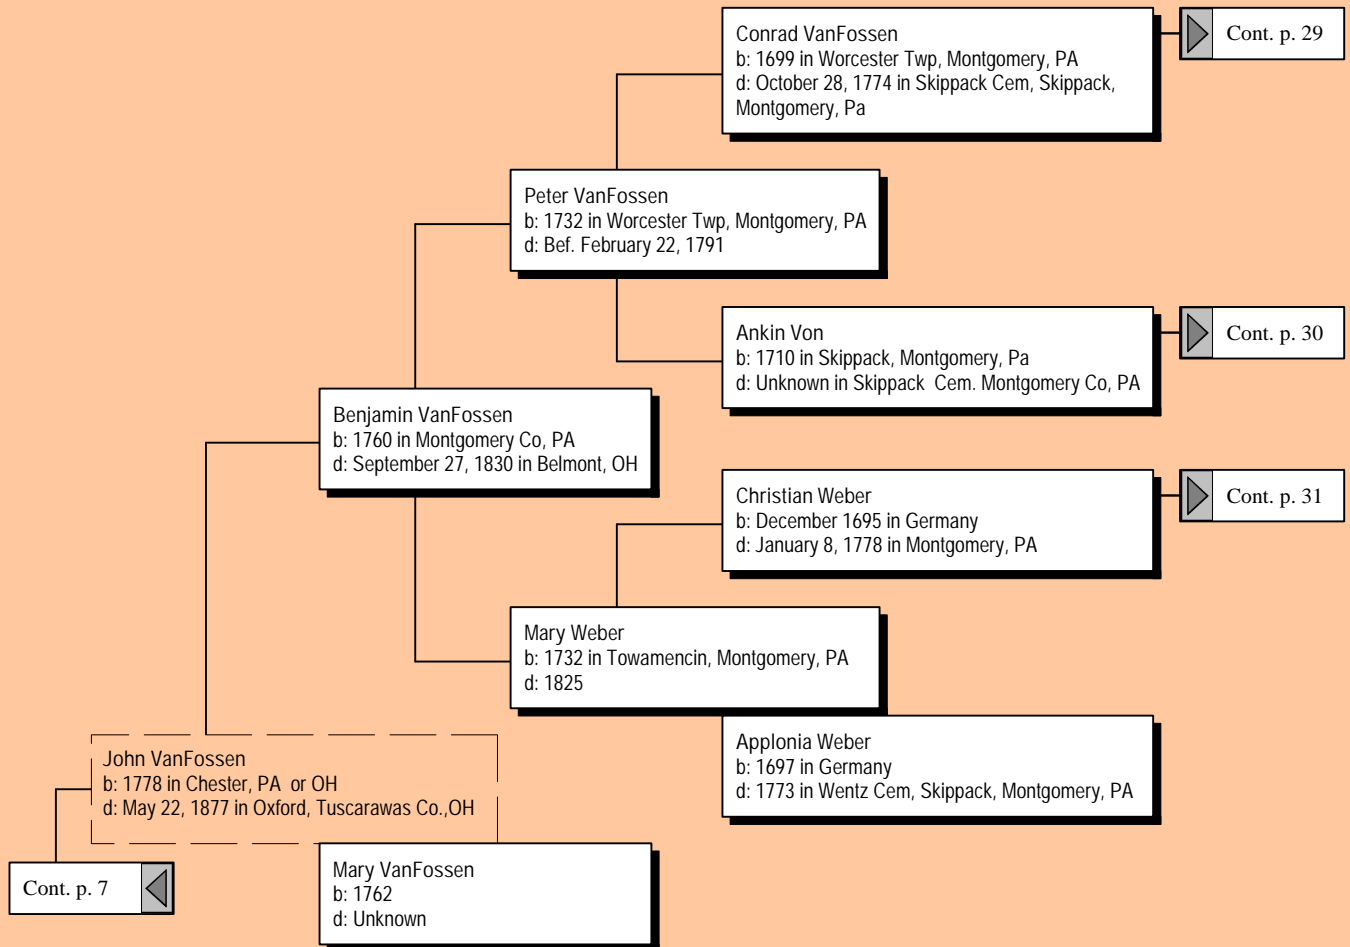

*Ancestors of Glorene Ruth Simpson (11 of 38)*

*Ancestors of Glorene Ruth Simpson (12 of 38)*

*Ancestors of Glorene Ruth Simpson (13 of 38)*

*Ancestors of Glorene Ruth Simpson (14 of 38)*

*Ancestors of Glorene Ruth Simpson (15 of 38)*

*Ancestors of Glorene Ruth Simpson (16 of 38)*

*Ancestors of Glorene Ruth Simpson (17 of 38)*

*Ancestors of Glorene Ruth Simpson (18 of 38)*

James Finney  
b: 1734 in Ireland  
d: August 3, 1802 in Allegheny Co. Elizabeth Twn PA

John Finney  
b: December 18, 1760 in Lancaster, Pa or Ireland  
d: January 20, 1839 in New Comerstown  
(Peoples)cemetery, Tuscarawas Co. OH

Mr. Mays  
d: Unknown

Martha Mays  
b: 1738 in Lancaster, PA  
d: Abt. November 1805 in Allegheny Co. Elizabeth  
Twn PA

# Ancestors of Glorene Ruth Simpson (19 of 38)

*Ancestors of Glorene Ruth Simpson (20 of 38)*

*Ancestors of Glorene Ruth Simpson (21 of 38)*

*Ancestors of Glorene Ruth Simpson (22 of 38)*

*Ancestors of Glorene Ruth Simpson (23 of 38)*