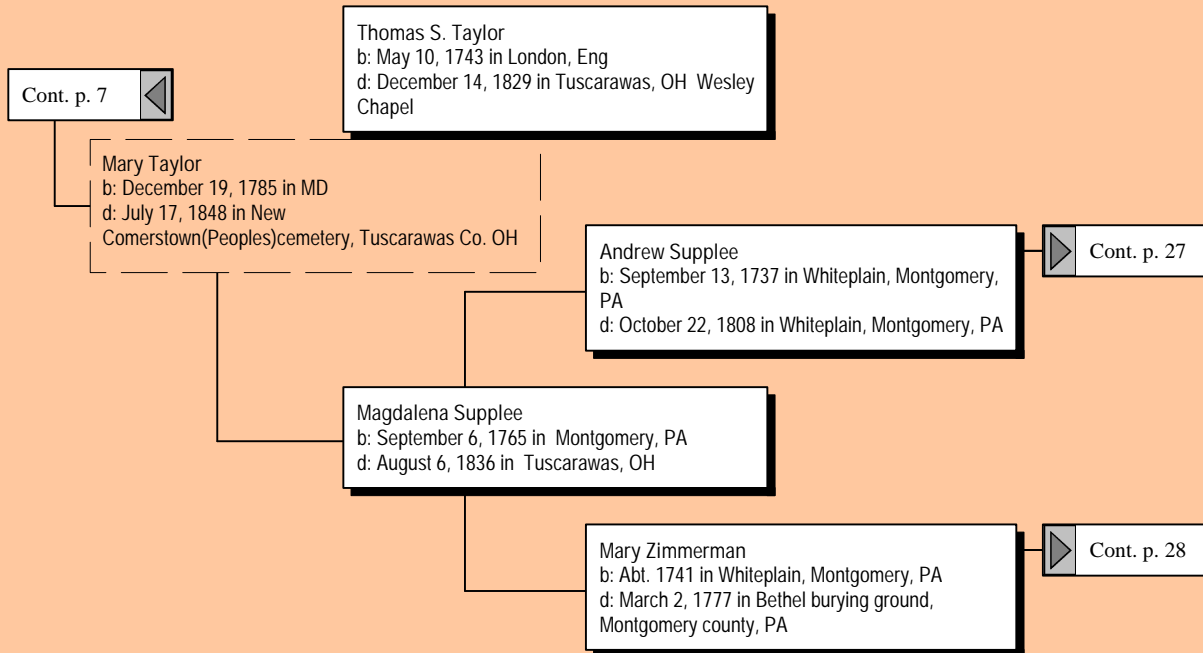

Ancestors of Glorene Ruth Simpson (19 of 38)