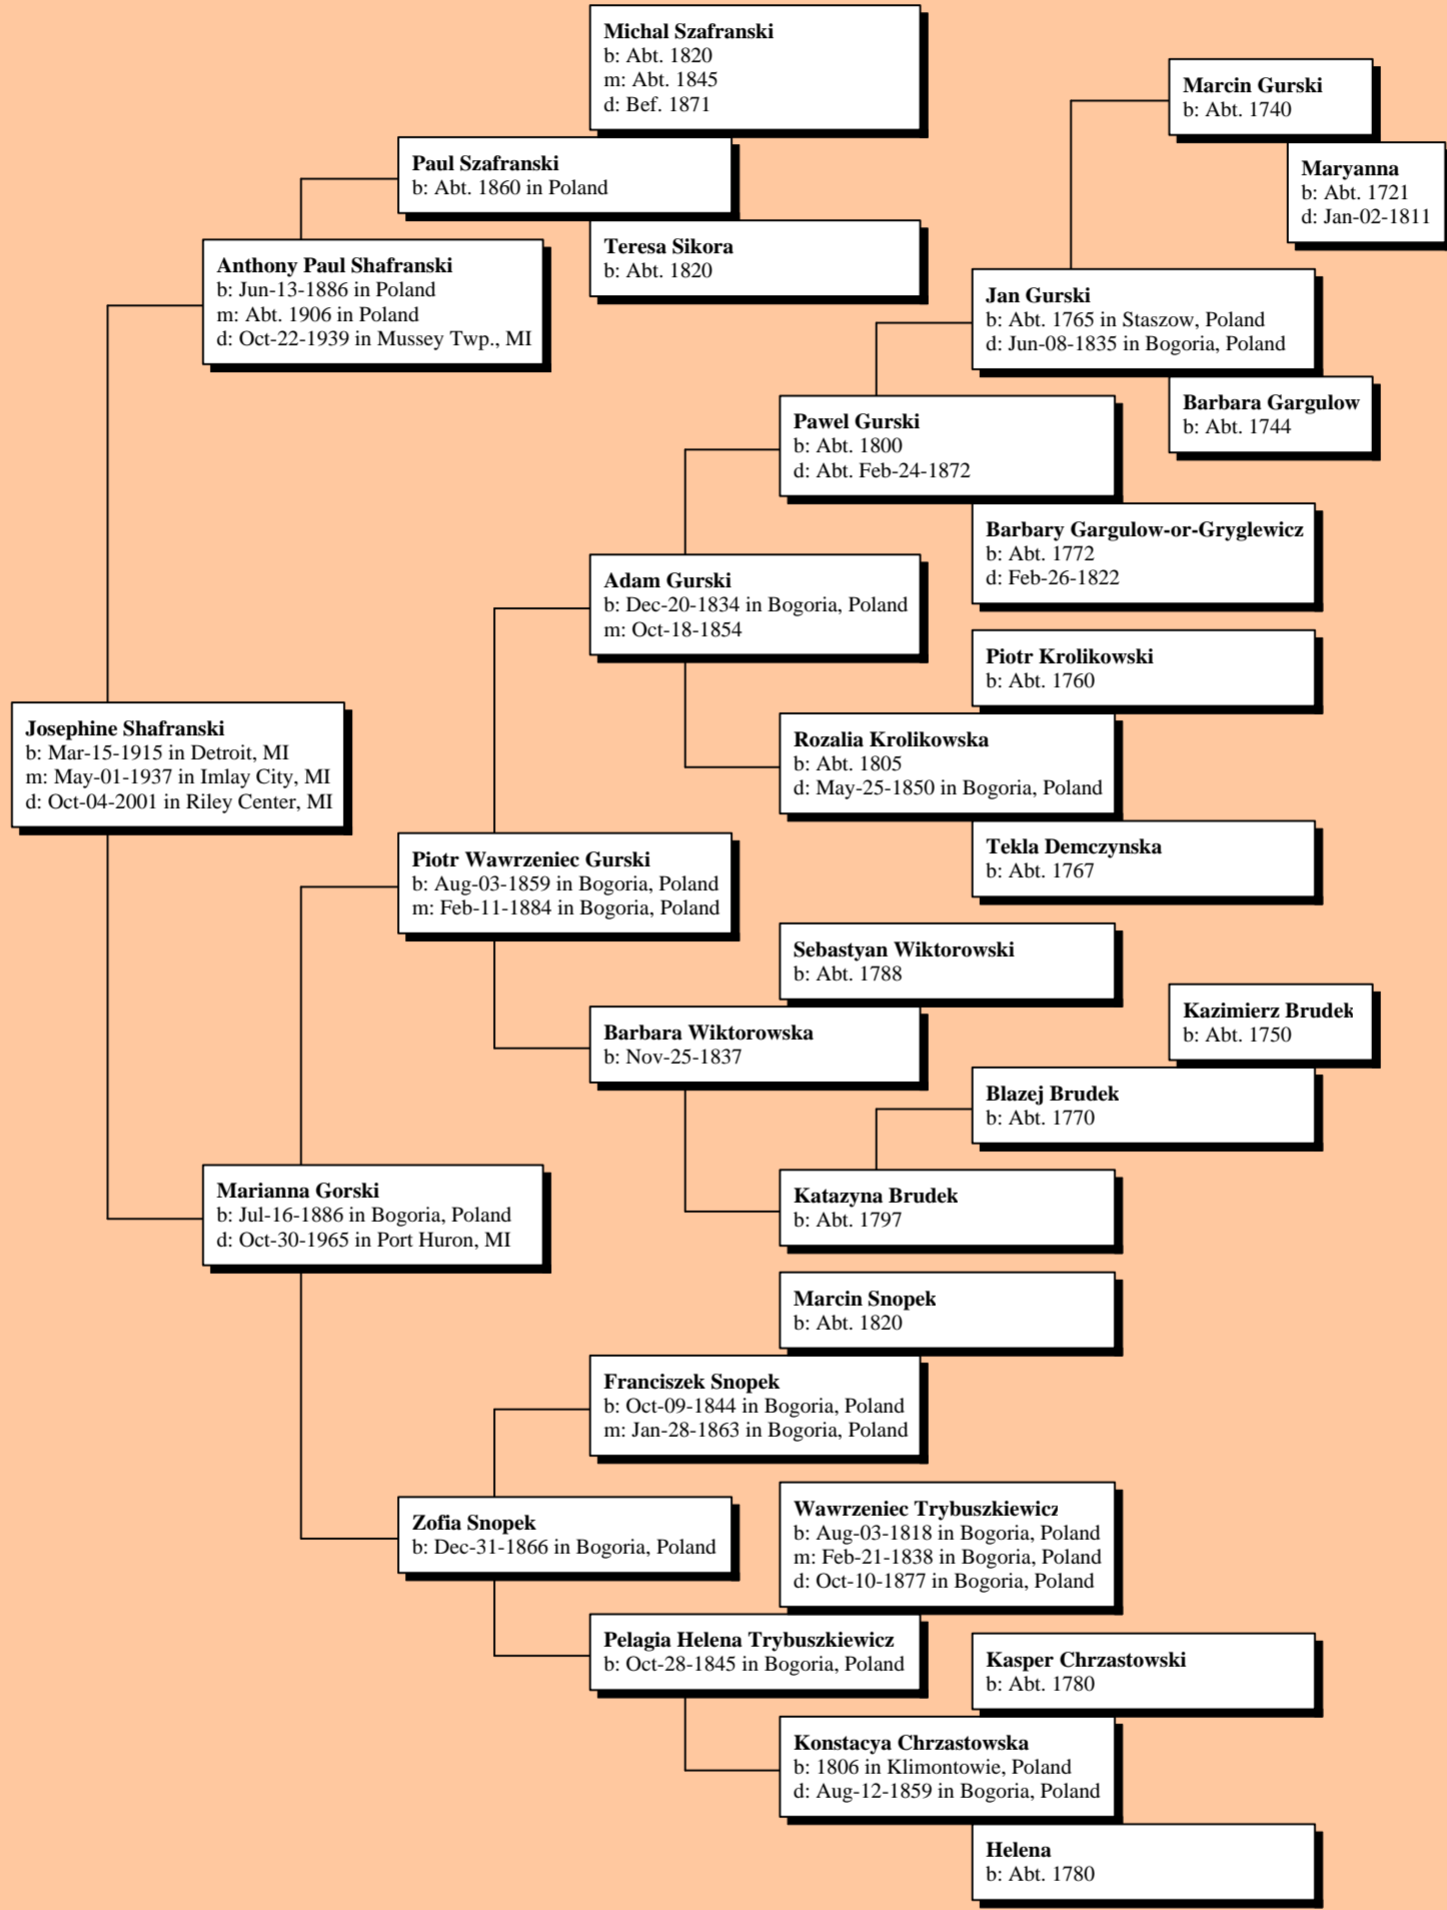

Ancestors of Josephine Shafranski

Assembled by: Kathy Stocki
chillypumpkin@yahoo.com