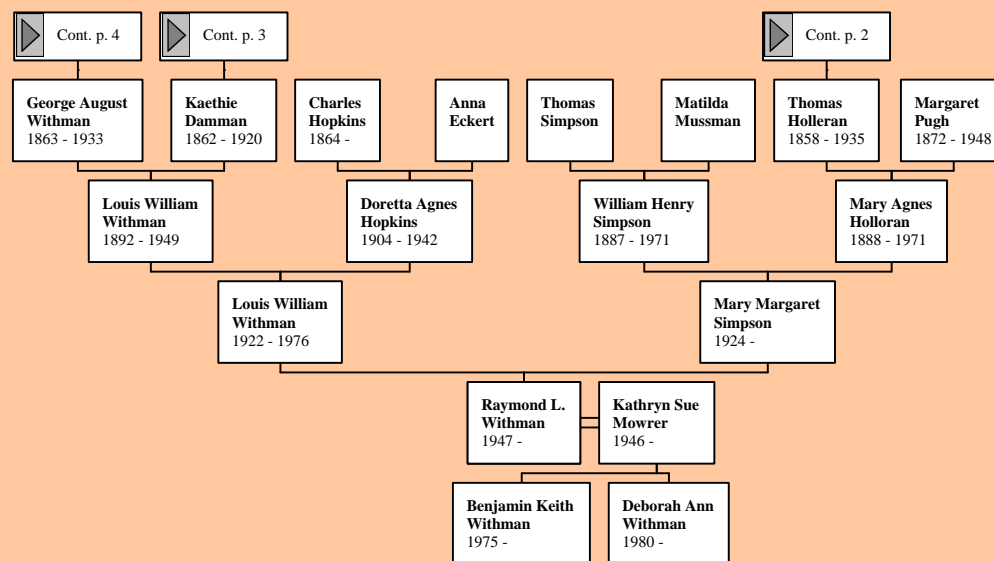

*Hourglass Tree of Raymond Louis William Withman*

2nd Great-Grandparents

Great-Grandparents

Grandparents

Parents

Children

*Hourglass Tree of Raymond Louis William Withman*

2nd Great-Grandparents

Great-Grandparents

Grandparents

*Hourglass Tree of Raymond Louis William Withman*

2nd Great-Grandparents

Great-Grandparents

Grandparents

Herman  
Damman

Kaethie  
Damman  
1862 - 1920

Cont. p. 1

*Hourglass Tree of Raymond Louis William Withman*

2nd Great-Grandparents

Great-Grandparents

Grandparents